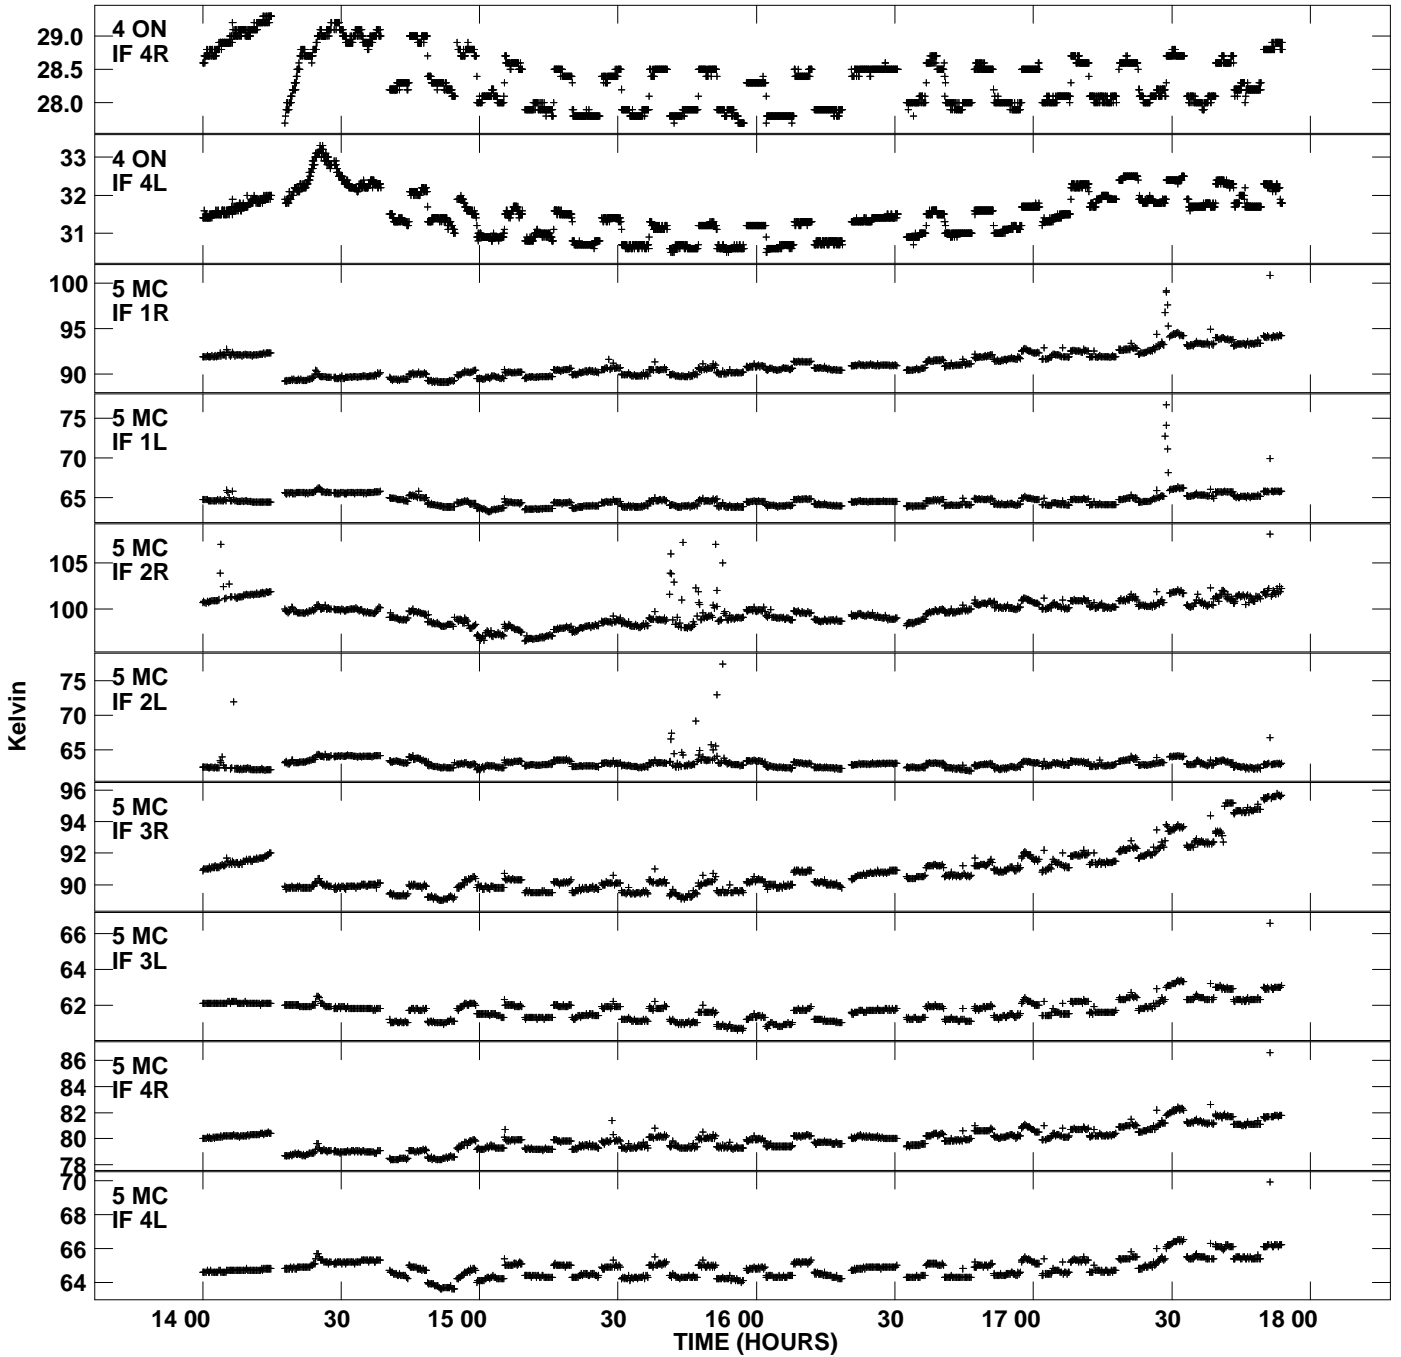

Plot file version 1 created 23-NOV-2007 17:15:16  
Tsyst vs UTC time for N07L3.UVDATA.1  
TY 1 Rpol & Lpol IF 1 - 4

Plot file version 2 created 23-NOV-2007 17:15:16  
Tsys vs UTC time for N07L3.UVDATA.1  
TY 1 Rpol & Lpol IF 1 - 4

Plot file version 3 created 23-NOV-2007 17:15:16  
Tsyst vs UTC time for N07L3.UVDATA.1  
TY 1 Rpol & Lpol IF 1 - 4

Plot file version 4 created 23-NOV-2007 17:15:16  
Tsyst vs UTC time for N07L3.UVDATA.1  
TY 1 Rpol & Lpol IF 1 - 4

Plot file version 5 created 23-NOV-2007 17:15:17  
 Tsys vs UTC time for N07L3.UVDATA.1  
 TY 1 Rpol & Lpol IF 1 - 4

Plot file version 6 created 23-NOV-2007 17:15:17  
Tsys vs UTC time for N07L3.UVDATA.1  
TY 1 Rpol & Lpol IF 1 - 4

Plot file version 7 created 23-NOV-2007 17:15:17  
 Tsys vs UTC time for N07L3.UVDATA.1  
 TY 1 Rpol & Lpol IF 1 - 4

Plot file version 8 created 23-NOV-2007 17:15:17  
Tsys vs UTC time for N07L3.UVDATA.1  
TY 1 Rpol & Lpol IF 1 - 4