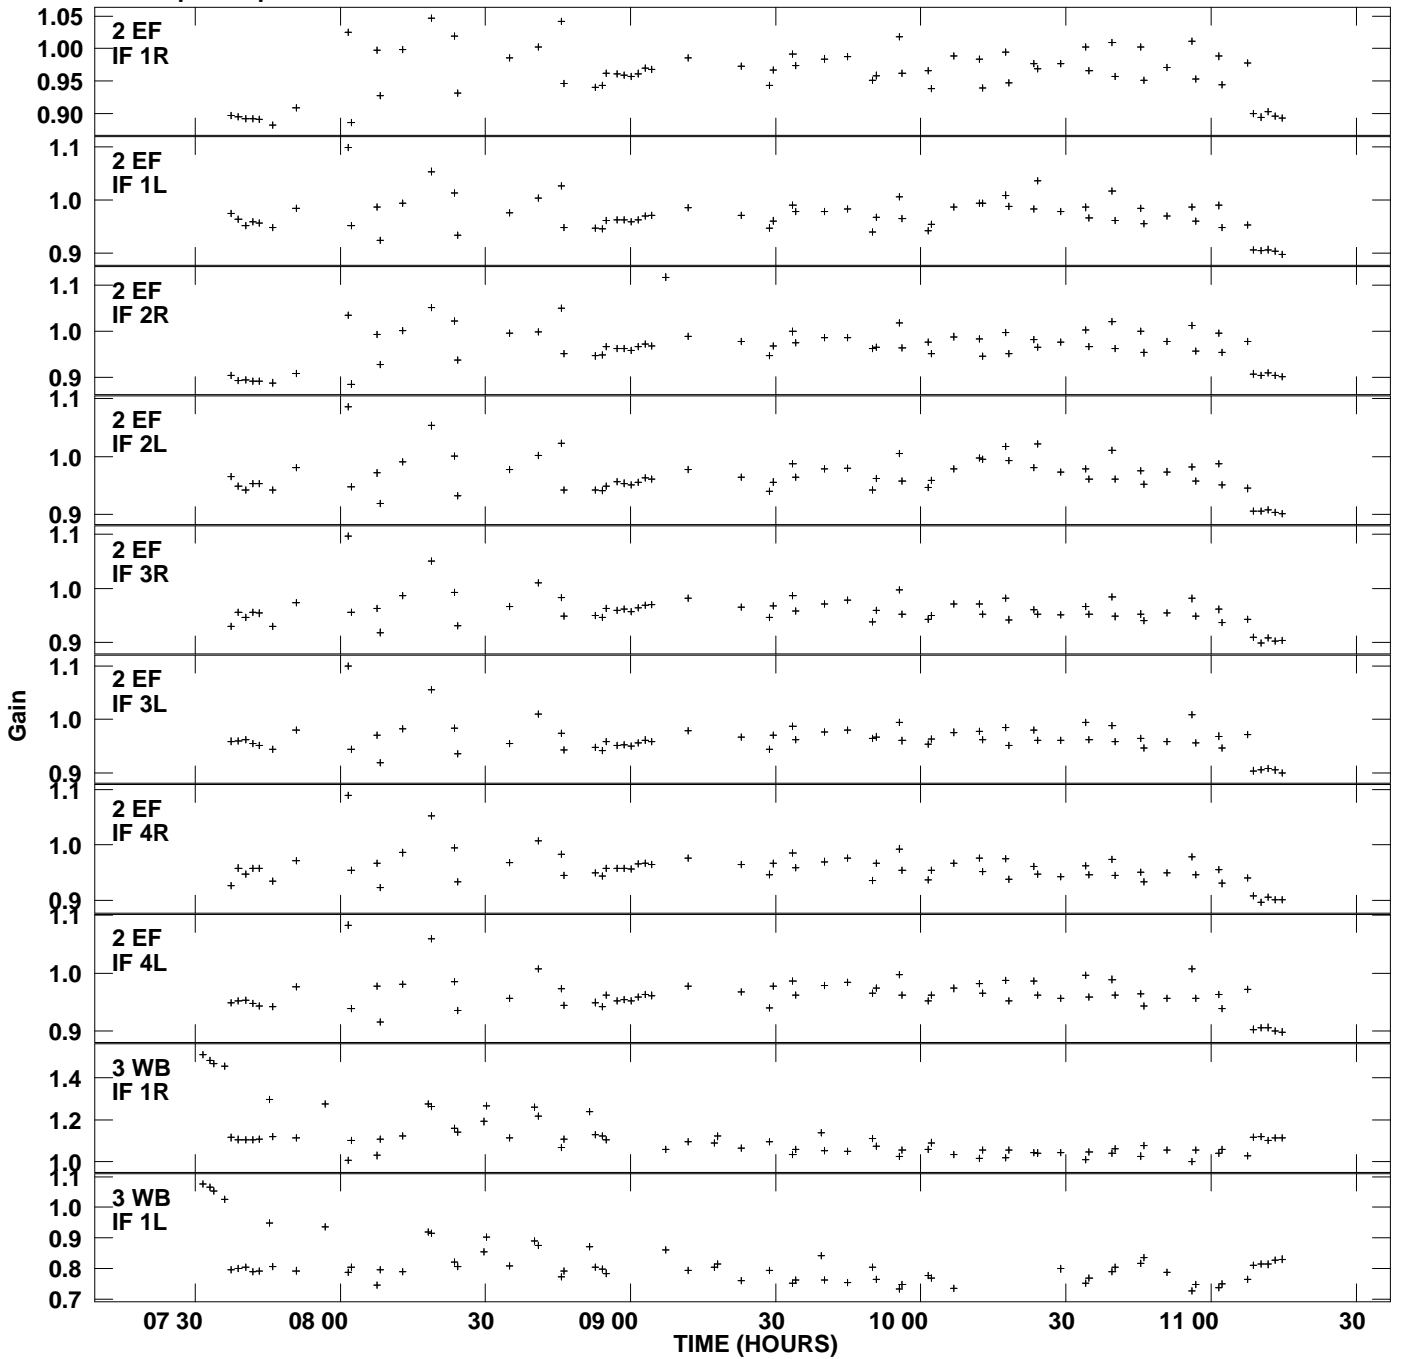

Plot file version 1 created 27-NOV-2007 12:17:12  
Gain amp vs UTC time for 3C273B.MULTI.1  
SN 2 Rpol & Lpol IF 1 - 4

Plot file version 2 created 27-NOV-2007 12:17:12  
Gain amp vs UTC time for 3C273B.MULTI.1  
SN 2 Rpol & Lpol IF 1 - 4

Plot file version 3 created 27-NOV-2007 12:17:12  
 Gain amp vs UTC time for 3C273B.MULTI.1  
 SN 2 Rpol & Lpol IF 1 - 4

Plot file version 4 created 27-NOV-2007 12:17:12  
Gain amp vs UTC time for 3C273B.MULTI.1  
SN 2 Rpol & Lpol IF 1 - 4

Plot file version 5 created 27-NOV-2007 12:17:12  
Gain amp vs UTC time for 3C273B.MULTI.1  
SN 2 Rpol & Lpol IF 1 - 4

Plot file version 6 created 27-NOV-2007 12:17:12  
Gain amp vs UTC time for 3C273B.MULTI.1  
SN 2 Rpol & Lpol IF 1 - 4

Plot file version 7 created 27-NOV-2007 12:17:12  
Gain amp vs UTC time for 3C273B.MULTI.1  
SN 2 Rpol & Lpol IF 1 - 4