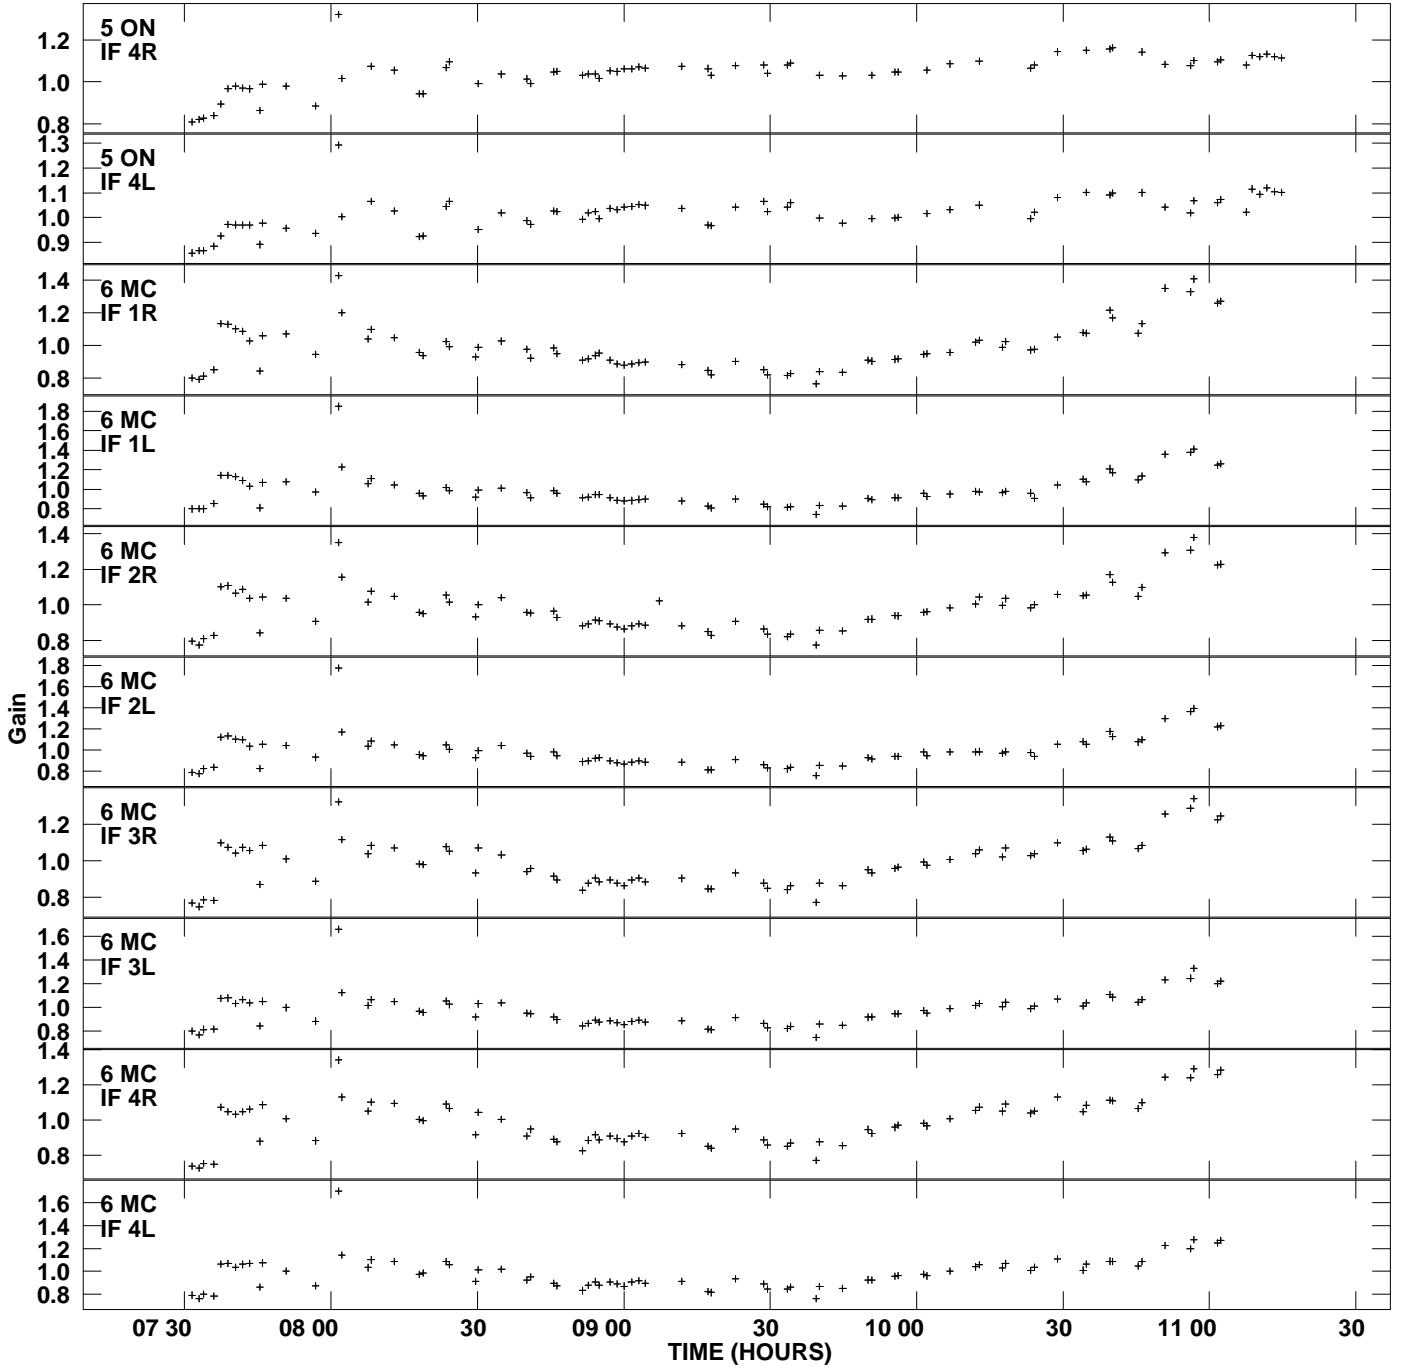

Plot file version 1 created 27-NOV-2007 12:17:12  
Gain amp vs UTC time for 3C273B.MULTI.1  
SN 2 Rpol & Lpol IF 1 - 4

Plot file version 2 created 27-NOV-2007 12:17:12  
Gain amp vs UTC time for 3C273B.MULTI.1  
SN 2 Rpol & Lpol IF 1 - 4

Plot file version 3 created 27-NOV-2007 12:17:12  
 Gain amp vs UTC time for 3C273B.MULTI.1  
 SN 2 Rpol & Lpol IF 1 - 4

Plot file version 4 created 27-NOV-2007 12:17:12  
Gain amp vs UTC time for 3C273B.MULTI.1  
SN 2 Rpol & Lpol IF 1 - 4

Plot file version 5 created 27-NOV-2007 12:17:12  
Gain amp vs UTC time for 3C273B.MULTI.1  
SN 2 Rpol & Lpol IF 1 - 4

Plot file version 6 created 27-NOV-2007 12:17:12  
Gain amp vs UTC time for 3C273B.MULTI.1  
SN 2 Rpol & Lpol IF 1 - 4

Plot file version 7 created 27-NOV-2007 12:17:12  
Gain amp vs UTC time for 3C273B.MULTI.1  
SN 2 Rpol & Lpol IF 1 - 4