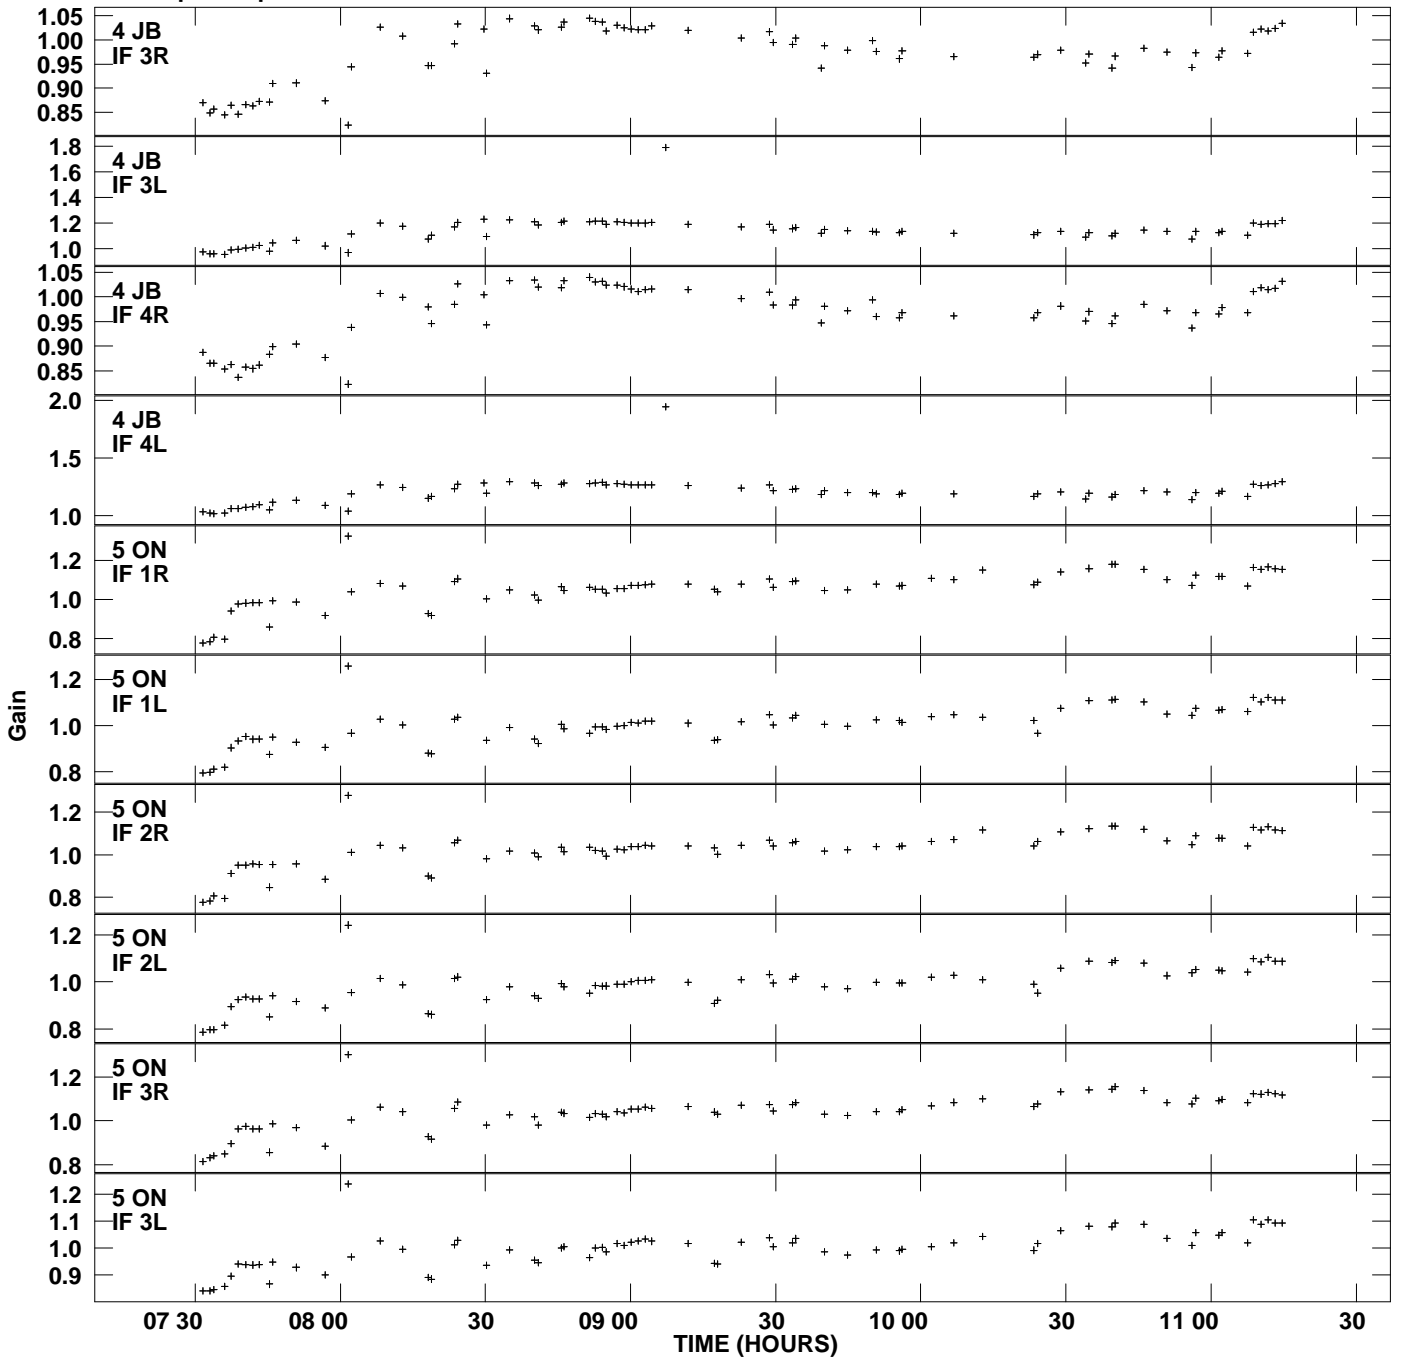

Plot file version 1 created 27-NOV-2007 12:17:12  
Gain amp vs UTC time for 3C273B.MULTI.1  
SN 2 Rpol & Lpol IF 1 - 4

Plot file version 2 created 27-NOV-2007 12:17:12  
Gain amp vs UTC time for 3C273B.MULTI.1  
SN 2 Rpol & Lpol IF 1 - 4

Plot file version 3 created 27-NOV-2007 12:17:12  
 Gain amp vs UTC time for 3C273B.MULTI.1  
 SN 2 Rpol & Lpol IF 1 - 4

Plot file version 4 created 27-NOV-2007 12:17:12  
Gain amp vs UTC time for 3C273B.MULTI.1  
SN 2 Rpol & Lpol IF 1 - 4

Plot file version 5 created 27-NOV-2007 12:17:12  
Gain amp vs UTC time for 3C273B.MULTI.1  
SN 2 Rpol & Lpol IF 1 - 4

Plot file version 6 created 27-NOV-2007 12:17:12  
Gain amp vs UTC time for 3C273B.MULTI.1  
SN 2 Rpol & Lpol IF 1 - 4

Plot file version 7 created 27-NOV-2007 12:17:12  
Gain amp vs UTC time for 3C273B.MULTI.1  
SN 2 Rpol & Lpol IF 1 - 4