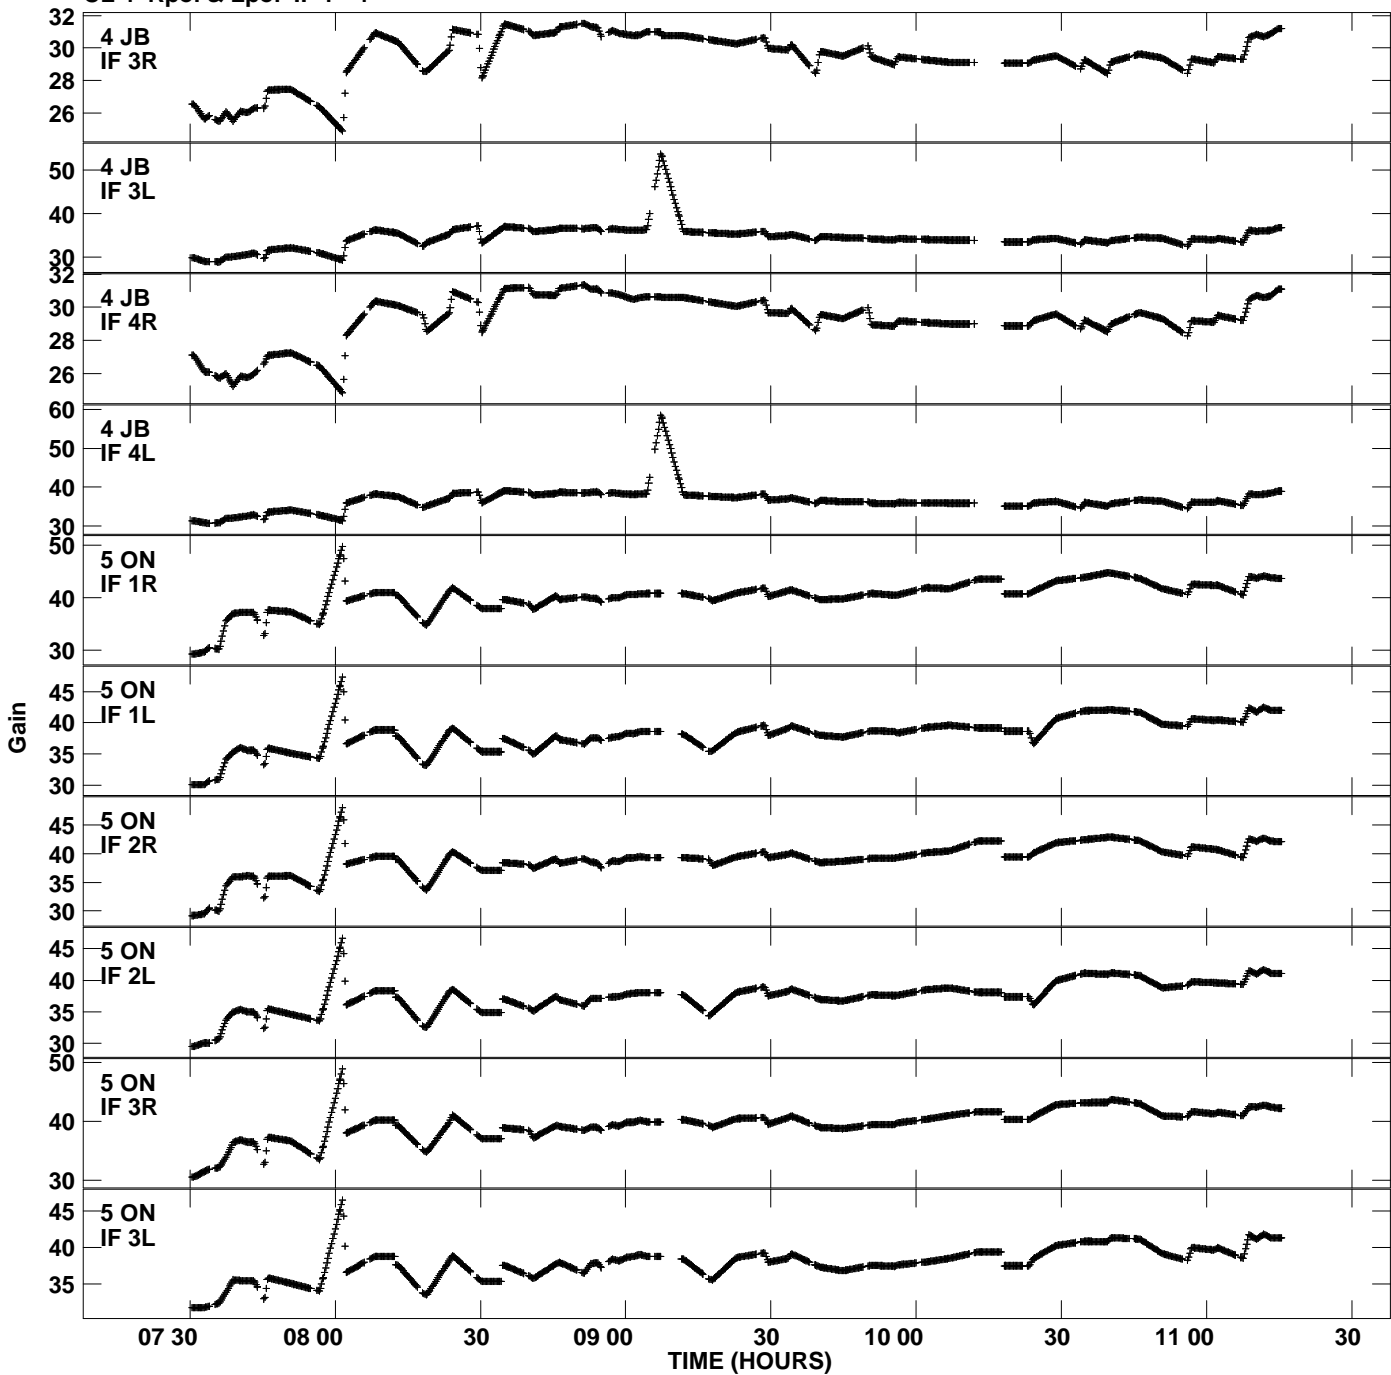

Plot file version 1 created 27-NOV-2007 12:18:40
Gain amp vs UTC time for N07M3.TMP.1
CL 4 Rpol & Lpol IF 1 - 4

Plot file version 2 created 27-NOV-2007 12:18:40
Gain amp vs UTC time for N07M3.TMP.1
CL 4 Rpol & Lpol IF 1 - 4

Plot file version 3 created 27-NOV-2007 12:18:40
Gain amp vs UTC time for N07M3.TMP.1
CL 4 Rpol & Lpol IF 1 - 4

Plot file version 4 created 27-NOV-2007 12:18:40
Gain amp vs UTC time for N07M3.TMP.1
CL 4 Rpol & Lpol IF 1 - 4

Plot file version 5 created 27-NOV-2007 12:18:40
Gain amp vs UTC time for N07M3.TMP.1
CL 4 Rpol & Lpol IF 1 - 4

Plot file version 6 created 27-NOV-2007 12:18:40
Gain amp vs UTC time for N07M3.TMP.1
CL 4 Rpol & Lpol IF 1 - 4

Plot file version 7 created 27-NOV-2007 12:18:40
Gain amp vs UTC time for N07M3.TMP.1
CL 4 Rpol & Lpol IF 1 - 4