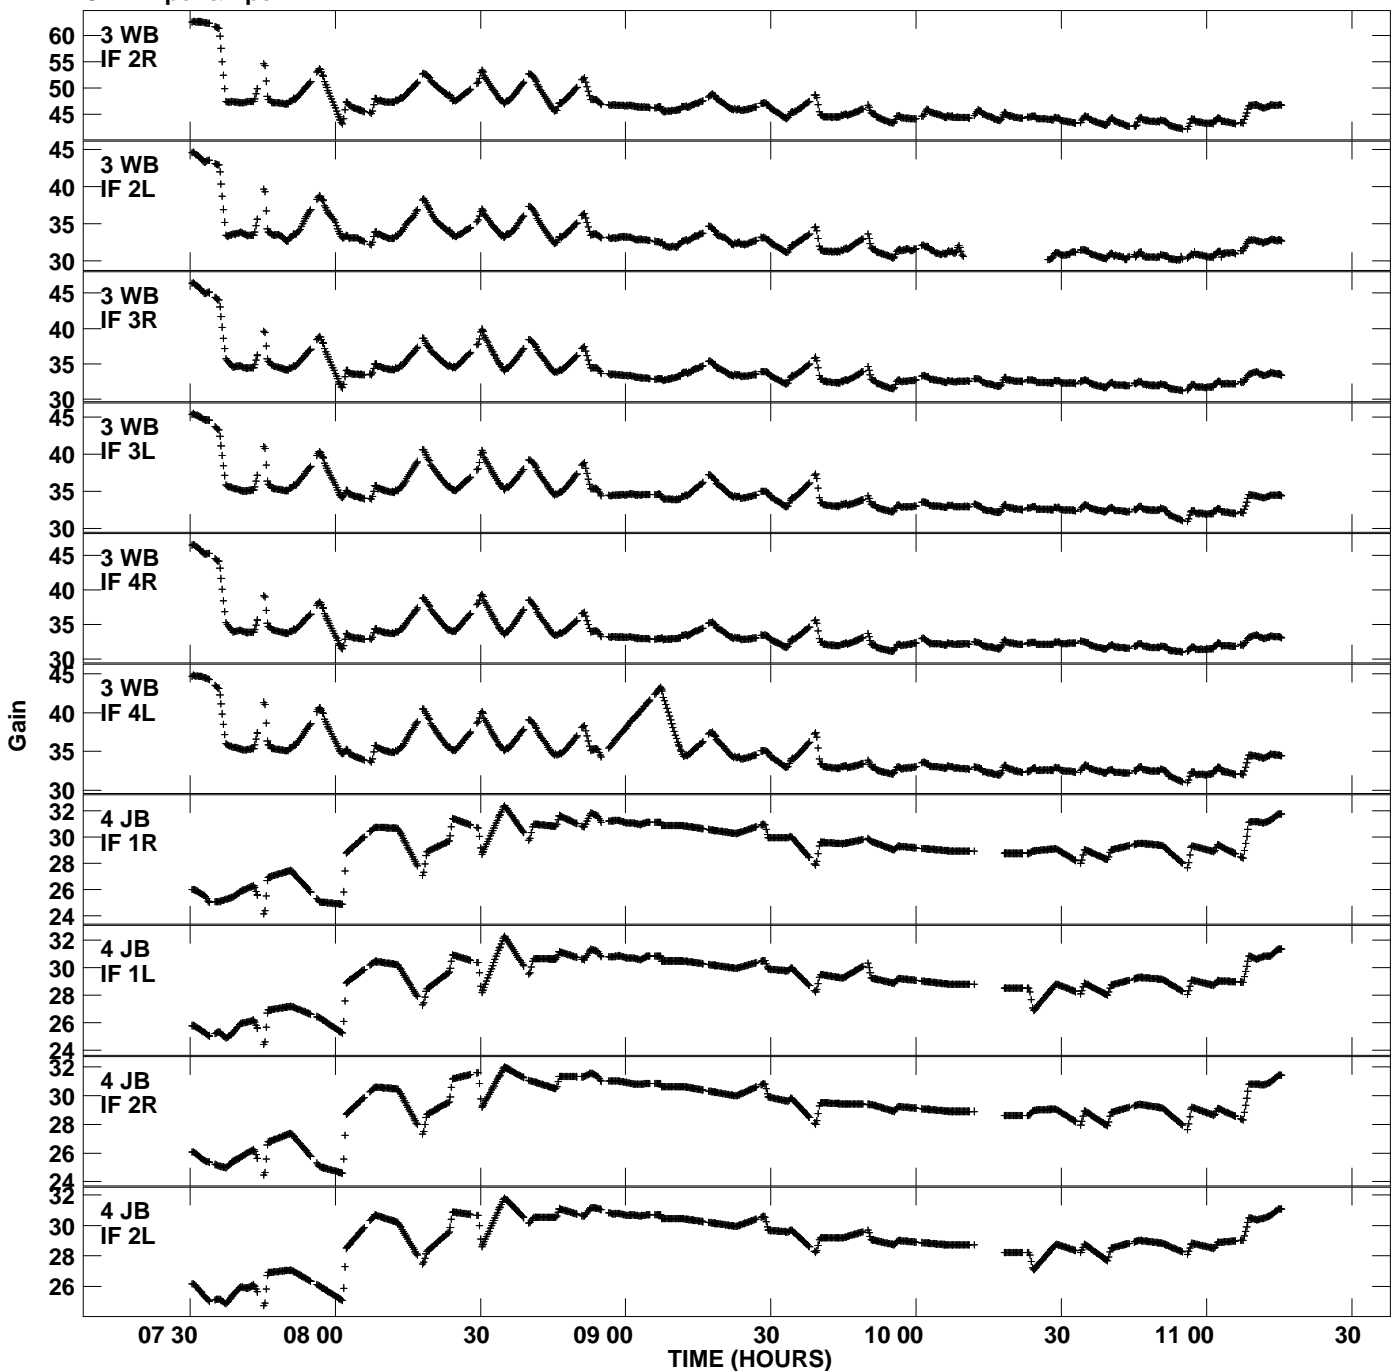

Plot file version 1 created 27-NOV-2007 12:18:40
Gain amp vs UTC time for N07M3.TMP.1
CL 4 Rpol & Lpol IF 1 - 4

Plot file version 2 created 27-NOV-2007 12:18:40
Gain amp vs UTC time for N07M3.TMP.1
CL 4 Rpol & Lpol IF 1 - 4

Plot file version 3 created 27-NOV-2007 12:18:40
Gain amp vs UTC time for N07M3.TMP.1
CL 4 Rpol & Lpol IF 1 - 4

Plot file version 4 created 27-NOV-2007 12:18:40
Gain amp vs UTC time for N07M3.TMP.1
CL 4 Rpol & Lpol IF 1 - 4

Plot file version 5 created 27-NOV-2007 12:18:40
Gain amp vs UTC time for N07M3.TMP.1
CL 4 Rpol & Lpol IF 1 - 4

Plot file version 6 created 27-NOV-2007 12:18:40
Gain amp vs UTC time for N07M3.TMP.1
CL 4 Rpol & Lpol IF 1 - 4

Plot file version 7 created 27-NOV-2007 12:18:40
Gain amp vs UTC time for N07M3.TMP.1
CL 4 Rpol & Lpol IF 1 - 4