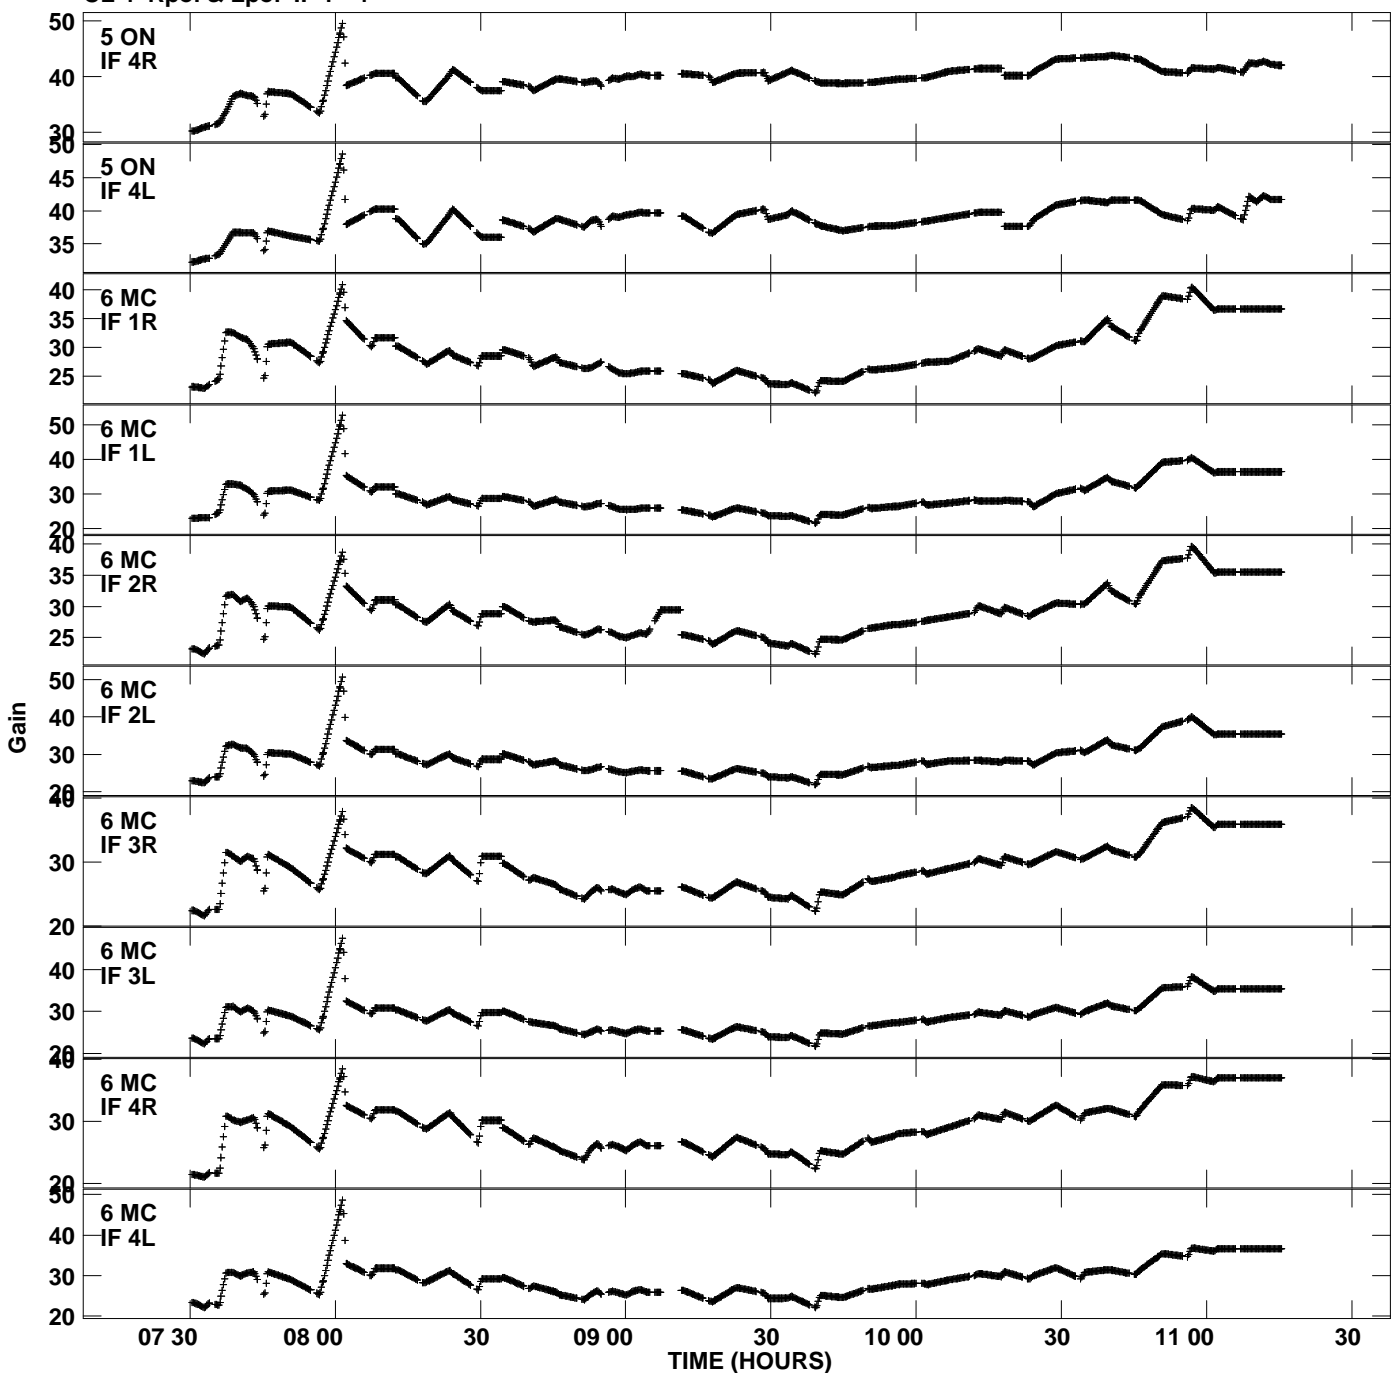

Plot file version 1 created 27-NOV-2007 12:18:40
Gain amp vs UTC time for N07M3.TMP.1
CL 4 Rpol & Lpol IF 1 - 4

Plot file version 2 created 27-NOV-2007 12:18:40
Gain amp vs UTC time for N07M3.TMP.1
CL 4 Rpol & Lpol IF 1 - 4

Plot file version 3 created 27-NOV-2007 12:18:40
Gain amp vs UTC time for N07M3.TMP.1
CL 4 Rpol & Lpol IF 1 - 4

Plot file version 4 created 27-NOV-2007 12:18:40
Gain amp vs UTC time for N07M3.TMP.1
CL 4 Rpol & Lpol IF 1 - 4

Plot file version 5 created 27-NOV-2007 12:18:40
Gain amp vs UTC time for N07M3.TMP.1
CL 4 Rpol & Lpol IF 1 - 4

Plot file version 6 created 27-NOV-2007 12:18:40
Gain amp vs UTC time for N07M3.TMP.1
CL 4 Rpol & Lpol IF 1 - 4

Plot file version 7 created 27-NOV-2007 12:18:40
Gain amp vs UTC time for N07M3.TMP.1
CL 4 Rpol & Lpol IF 1 - 4