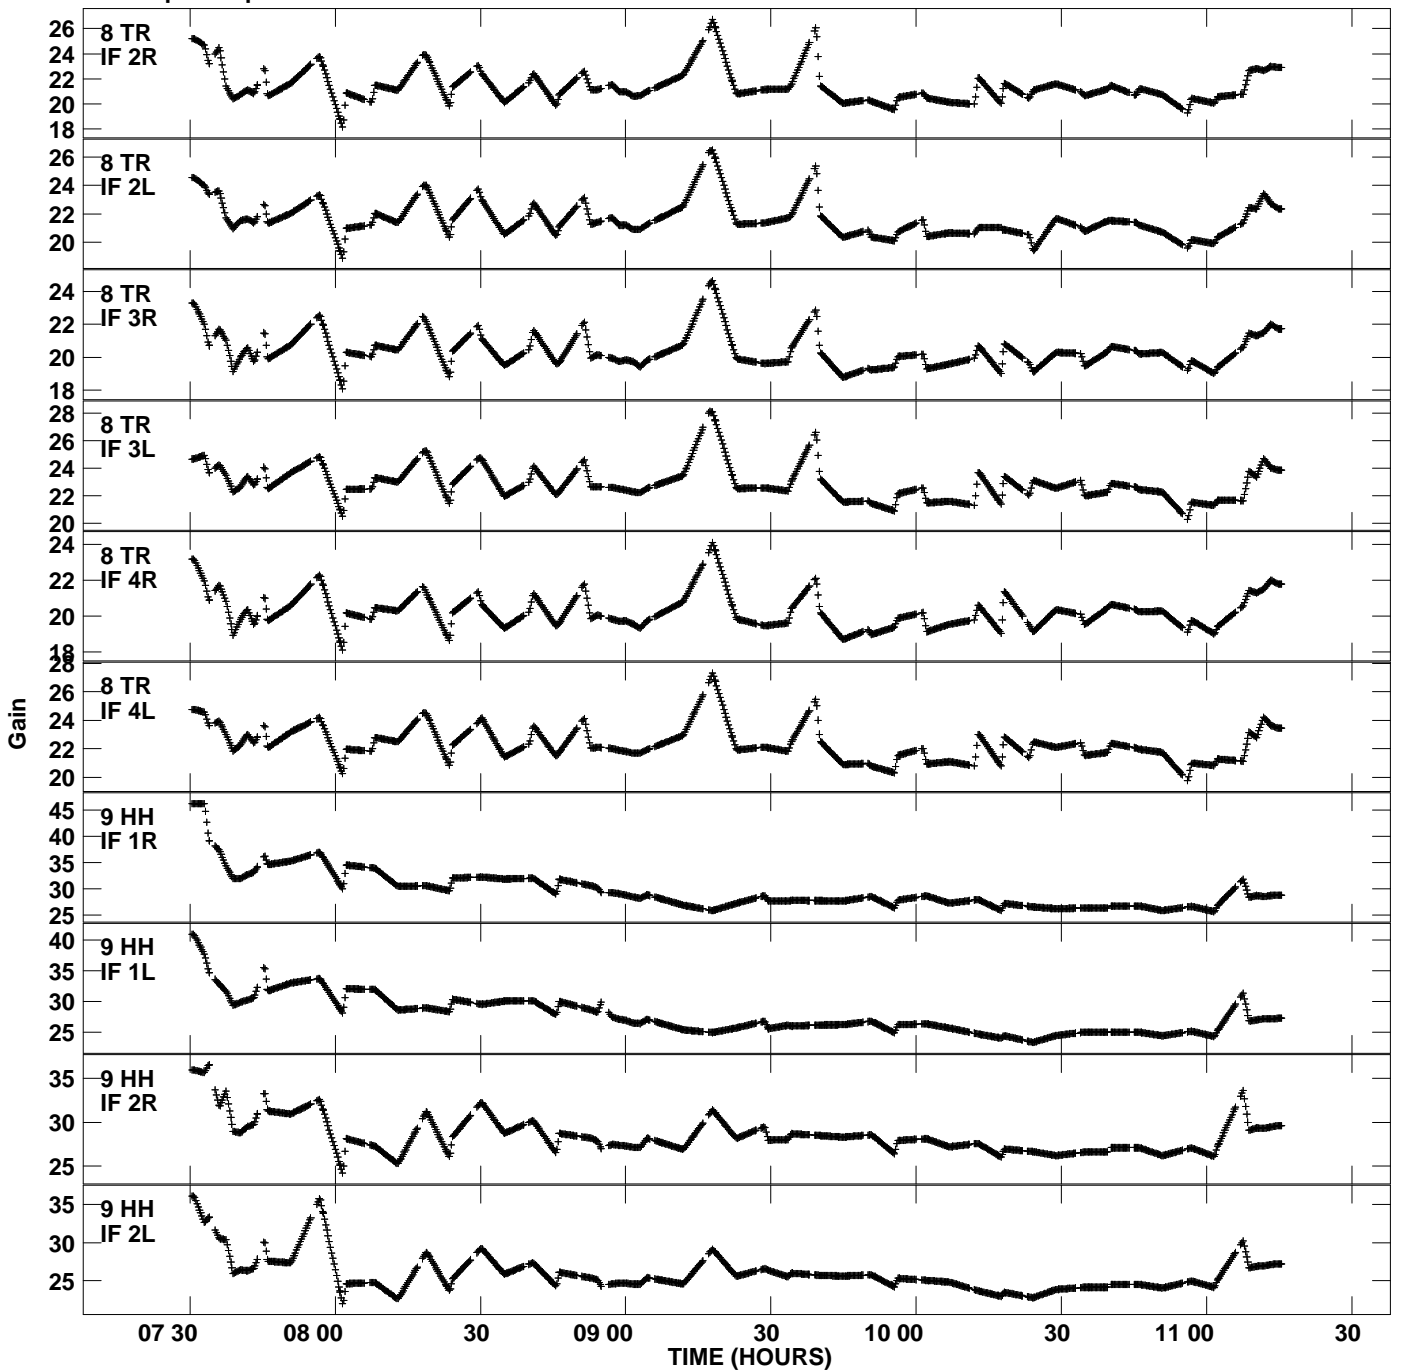

Plot file version 1 created 27-NOV-2007 12:18:40
Gain amp vs UTC time for N07M3.TMP.1
CL 4 Rpol & Lpol IF 1 - 4

Plot file version 2 created 27-NOV-2007 12:18:40
Gain amp vs UTC time for N07M3.TMP.1
CL 4 Rpol & Lpol IF 1 - 4

Plot file version 3 created 27-NOV-2007 12:18:40
Gain amp vs UTC time for N07M3.TMP.1
CL 4 Rpol & Lpol IF 1 - 4

Plot file version 4 created 27-NOV-2007 12:18:40
Gain amp vs UTC time for N07M3.TMP.1
CL 4 Rpol & Lpol IF 1 - 4

Plot file version 5 created 27-NOV-2007 12:18:40
Gain amp vs UTC time for N07M3.TMP.1
CL 4 Rpol & Lpol IF 1 - 4

Plot file version 6 created 27-NOV-2007 12:18:40
Gain amp vs UTC time for N07M3.TMP.1
CL 4 Rpol & Lpol IF 1 - 4

Plot file version 7 created 27-NOV-2007 12:18:40
Gain amp vs UTC time for N07M3.TMP.1
CL 4 Rpol & Lpol IF 1 - 4