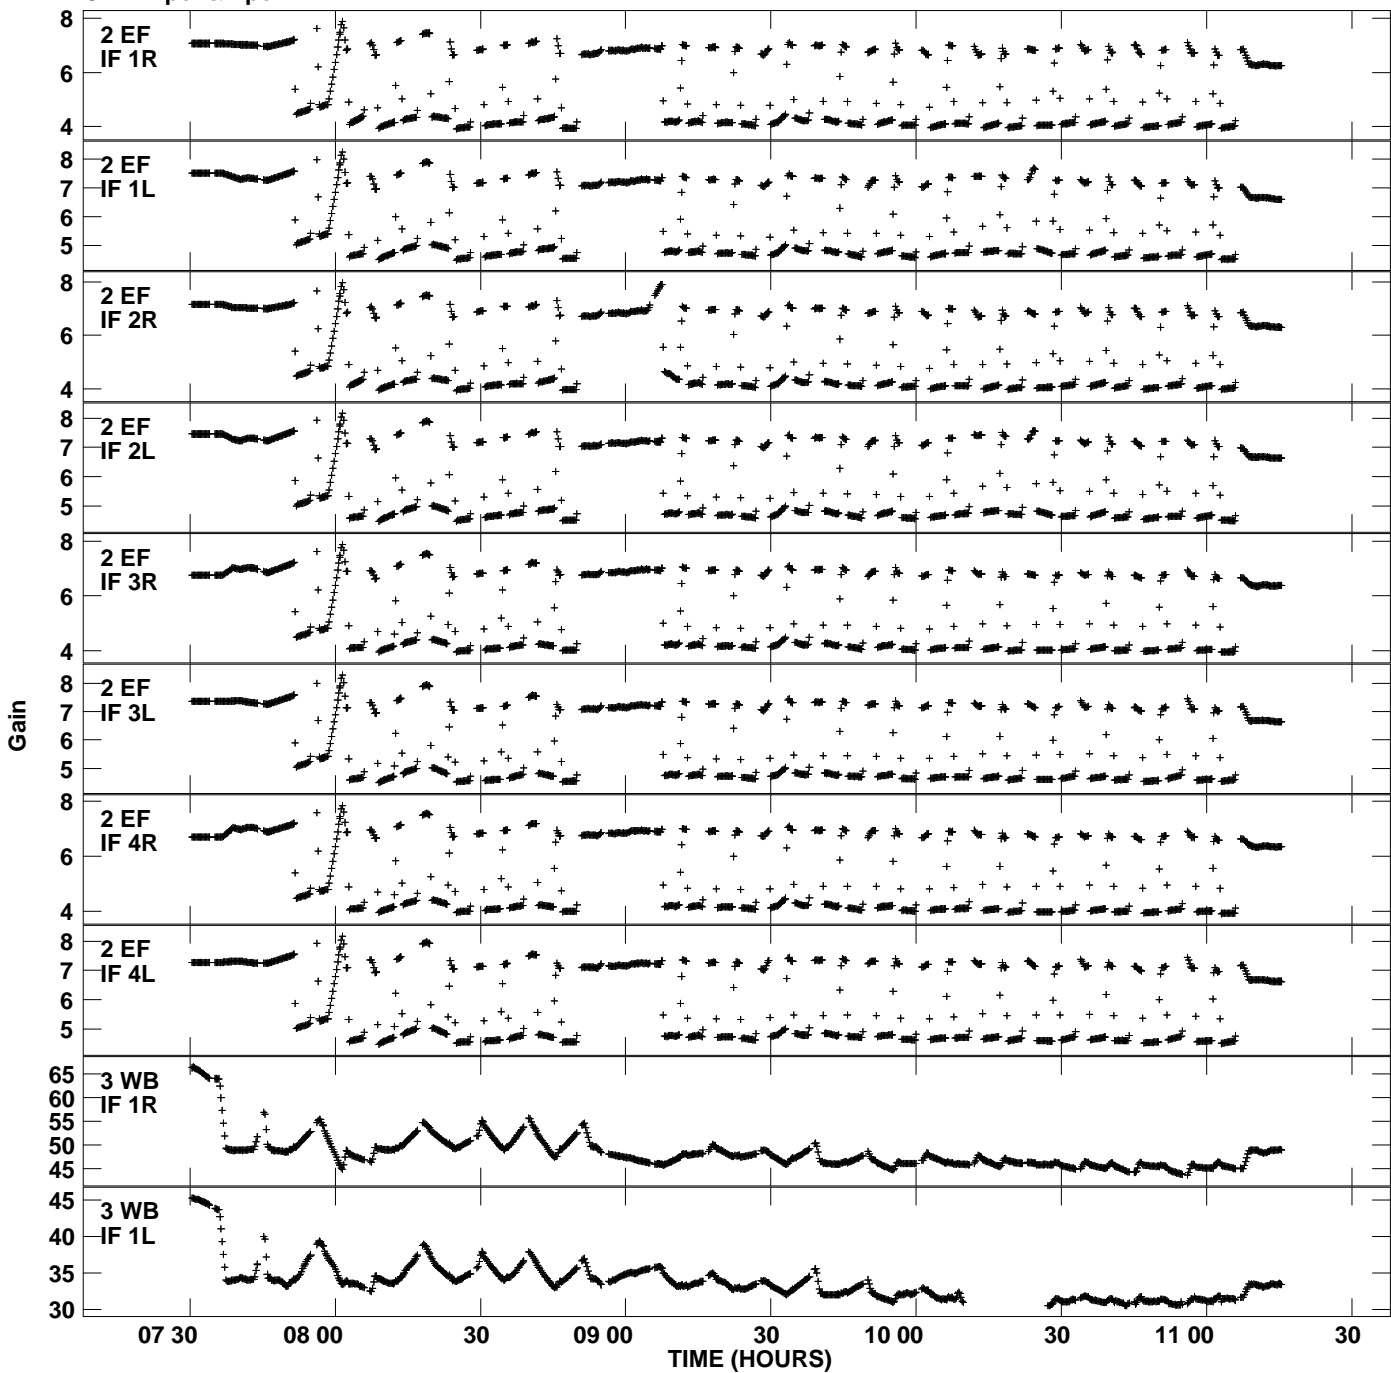

Plot file version 1 created 27-NOV-2007 12:18:40
Gain amp vs UTC time for N07M3.TMP.1
CL 4 Rpol & Lpol IF 1 - 4

Plot file version 2 created 27-NOV-2007 12:18:40
Gain amp vs UTC time for N07M3.TMP.1
CL 4 Rpol & Lpol IF 1 - 4

Plot file version 3 created 27-NOV-2007 12:18:40
Gain amp vs UTC time for N07M3.TMP.1
CL 4 Rpol & Lpol IF 1 - 4

Plot file version 4 created 27-NOV-2007 12:18:40
Gain amp vs UTC time for N07M3.TMP.1
CL 4 Rpol & Lpol IF 1 - 4

Plot file version 5 created 27-NOV-2007 12:18:40
Gain amp vs UTC time for N07M3.TMP.1
CL 4 Rpol & Lpol IF 1 - 4

Plot file version 6 created 27-NOV-2007 12:18:40
Gain amp vs UTC time for N07M3.TMP.1
CL 4 Rpol & Lpol IF 1 - 4

Plot file version 7 created 27-NOV-2007 12:18:40
Gain amp vs UTC time for N07M3.TMP.1
CL 4 Rpol & Lpol IF 1 - 4