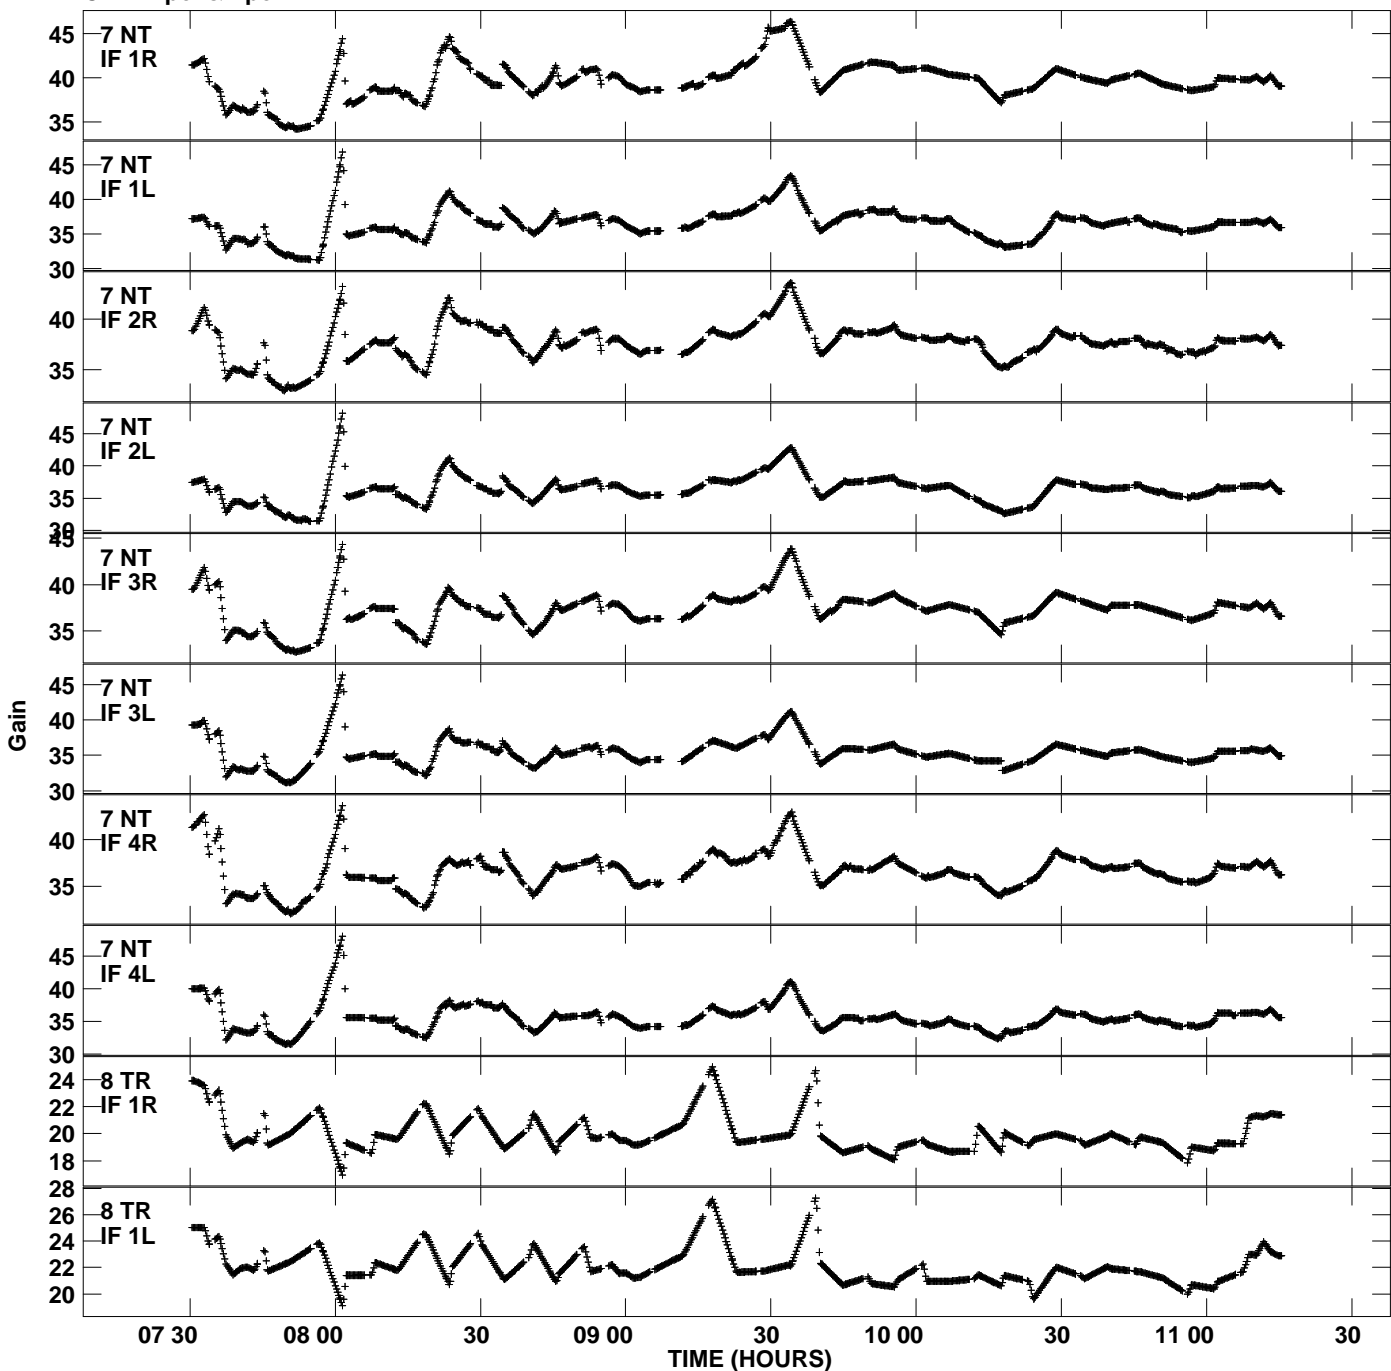

Plot file version 1 created 27-NOV-2007 12:18:40
Gain amp vs UTC time for N07M3.TMP.1
CL 4 Rpol & Lpol IF 1 - 4

Plot file version 2 created 27-NOV-2007 12:18:40
Gain amp vs UTC time for N07M3.TMP.1
CL 4 Rpol & Lpol IF 1 - 4

Plot file version 3 created 27-NOV-2007 12:18:40
Gain amp vs UTC time for N07M3.TMP.1
CL 4 Rpol & Lpol IF 1 - 4

Plot file version 4 created 27-NOV-2007 12:18:40
Gain amp vs UTC time for N07M3.TMP.1
CL 4 Rpol & Lpol IF 1 - 4

Plot file version 5 created 27-NOV-2007 12:18:40
Gain amp vs UTC time for N07M3.TMP.1
CL 4 Rpol & Lpol IF 1 - 4

Plot file version 6 created 27-NOV-2007 12:18:40
Gain amp vs UTC time for N07M3.TMP.1
CL 4 Rpol & Lpol IF 1 - 4

Plot file version 7 created 27-NOV-2007 12:18:40
Gain amp vs UTC time for N07M3.TMP.1
CL 4 Rpol & Lpol IF 1 - 4