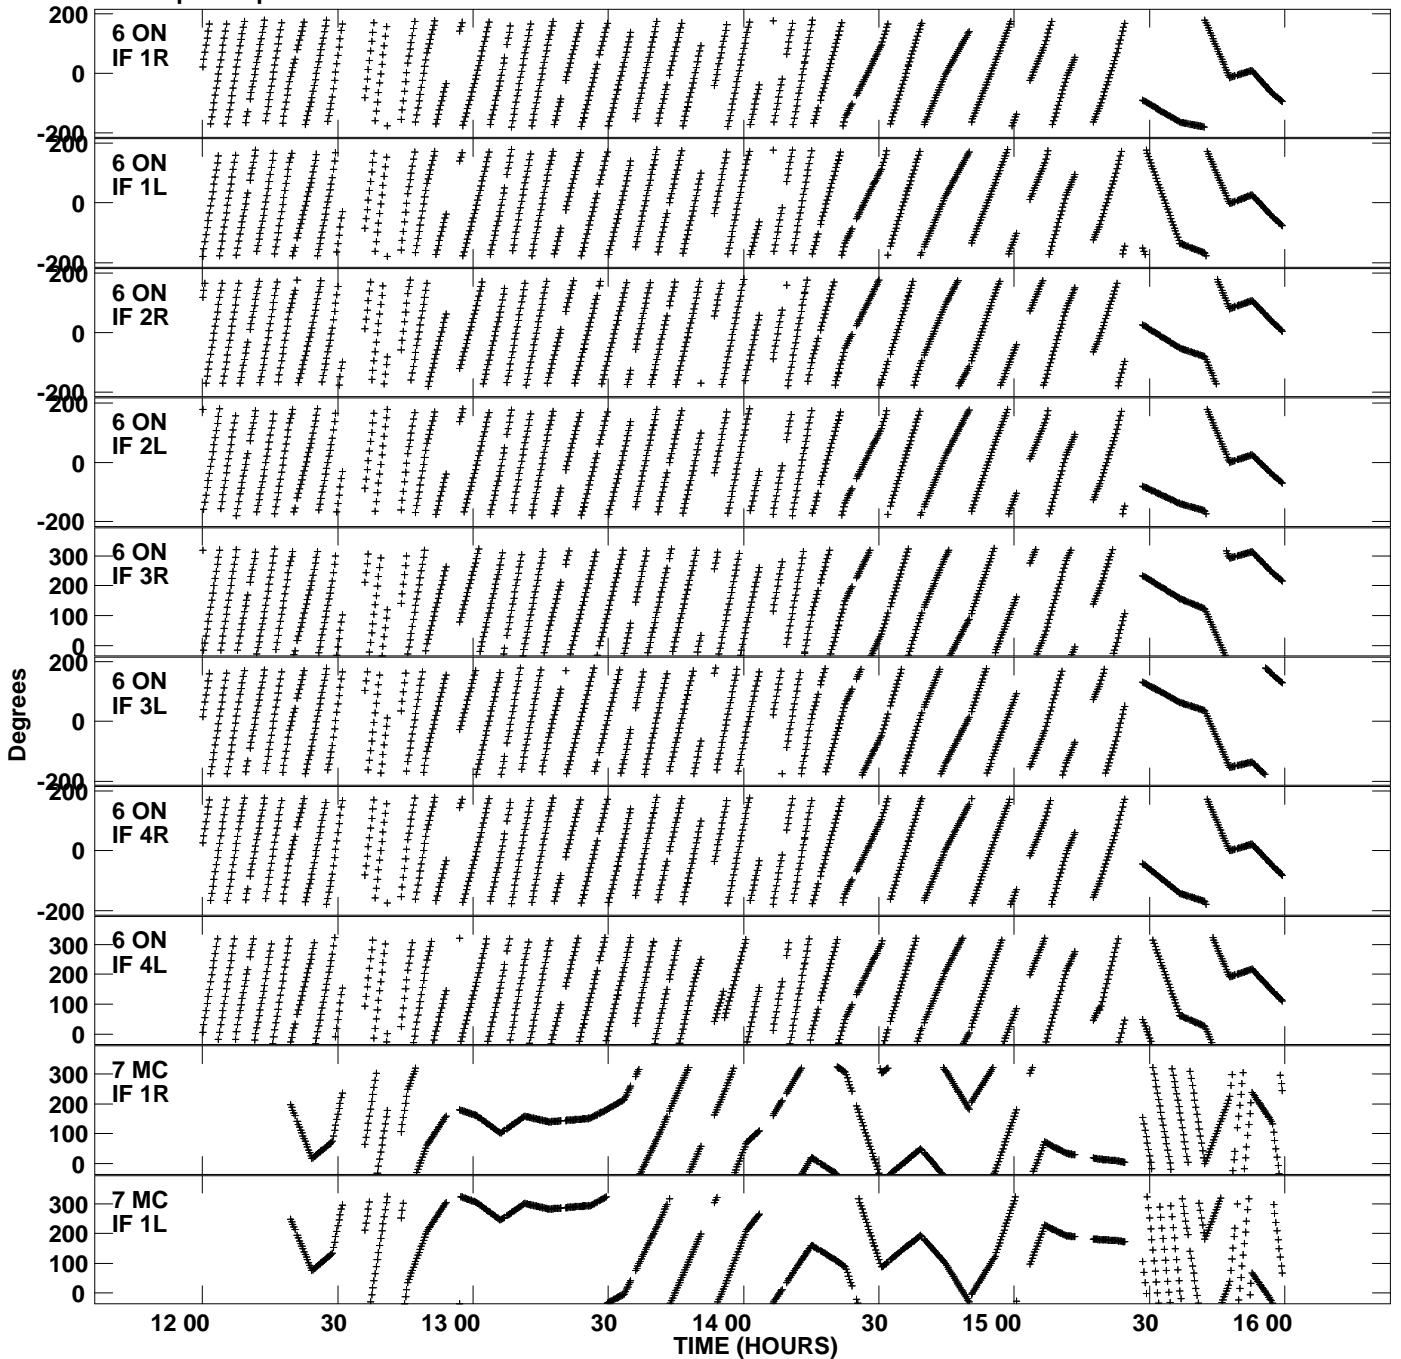

Plot file version 1 created 14-AUG-2008 16:47:11
Gain phs vs UTC time for N08K2.UVDATA.1
CL 3 Rpol & Lpol IF 1 - 4

Plot file version 2 created 14-AUG-2008 16:47:11
Gain phs vs UTC time for N08K2.UVDATA.1
CL 3 Rpol & Lpol IF 1 - 4

Plot file version 3 created 14-AUG-2008 16:47:11
Gain phs vs UTC time for N08K2.UVDATA.1
CL 3 Rpol & Lpol IF 1 - 4

Plot file version 4 created 14-AUG-2008 16:47:11
Gain phs vs UTC time for N08K2.UVDATA.1
CL 3 Rpol & Lpol IF 1 - 4

Plot file version 5 created 14-AUG-2008 16:47:11
Gain phs vs UTC time for N08K2.UVDATA.1
CL 3 Rpol & Lpol IF 1 - 4

Plot file version 6 created 14-AUG-2008 16:47:11
Gain phs vs UTC time for N08K2.UVDATA.1
CL 3 Rpol & Lpol IF 1 - 4

Plot file version 7 created 14-AUG-2008 16:47:11
Gain phs vs UTC time for N08K2.UVDATA.1
CL 3 Rpol & Lpol IF 1 - 4