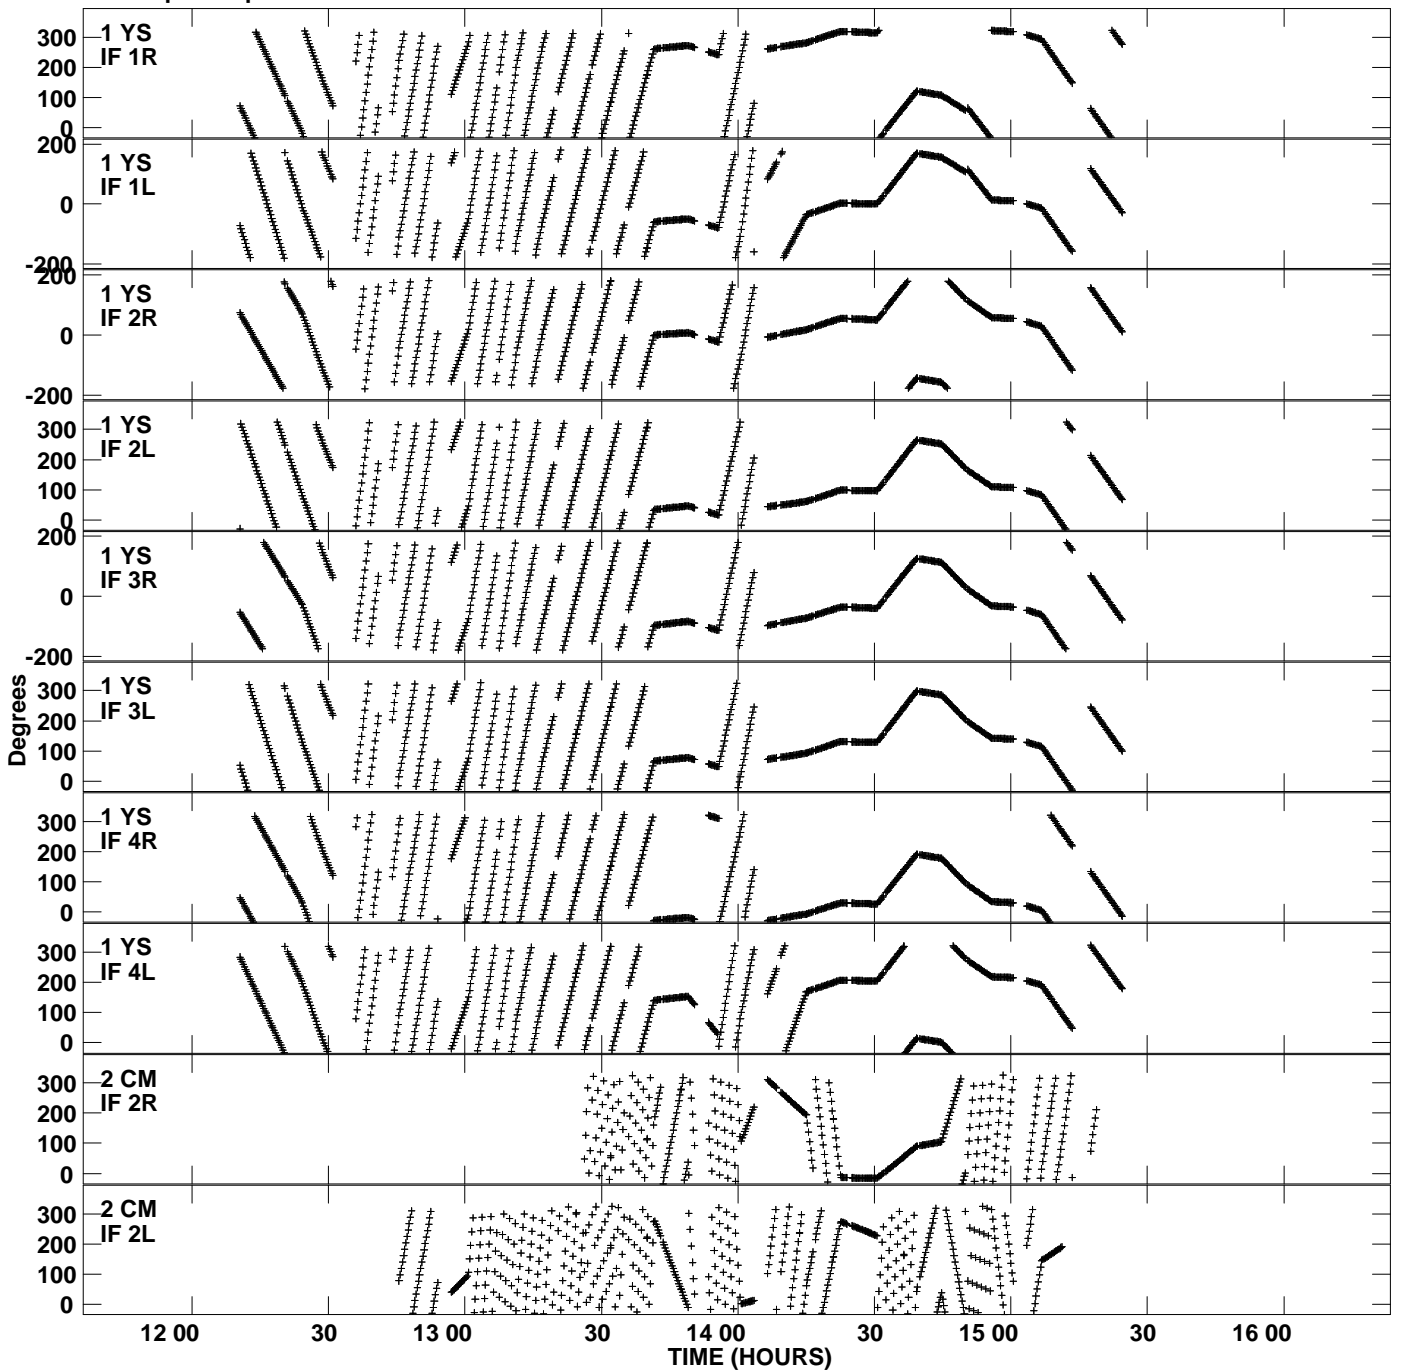

Plot file version 1 created 14-AUG-2008 16:47:11
Gain phs vs UTC time for N08K2.UVDATA.1
CL 3 Rpol & Lpol IF 1 - 4

Plot file version 2 created 14-AUG-2008 16:47:11
Gain phs vs UTC time for N08K2.UVDATA.1
CL 3 Rpol & Lpol IF 1 - 4

Plot file version 3 created 14-AUG-2008 16:47:11
Gain phs vs UTC time for N08K2.UVDATA.1
CL 3 Rpol & Lpol IF 1 - 4

Plot file version 4 created 14-AUG-2008 16:47:11
Gain phs vs UTC time for N08K2.UVDATA.1
CL 3 Rpol & Lpol IF 1 - 4

Plot file version 5 created 14-AUG-2008 16:47:11
Gain phs vs UTC time for N08K2.UVDATA.1
CL 3 Rpol & Lpol IF 1 - 4

Plot file version 6 created 14-AUG-2008 16:47:11
Gain phs vs UTC time for N08K2.UVDATA.1
CL 3 Rpol & Lpol IF 1 - 4

Plot file version 7 created 14-AUG-2008 16:47:11
Gain phs vs UTC time for N08K2.UVDATA.1
CL 3 Rpol & Lpol IF 1 - 4