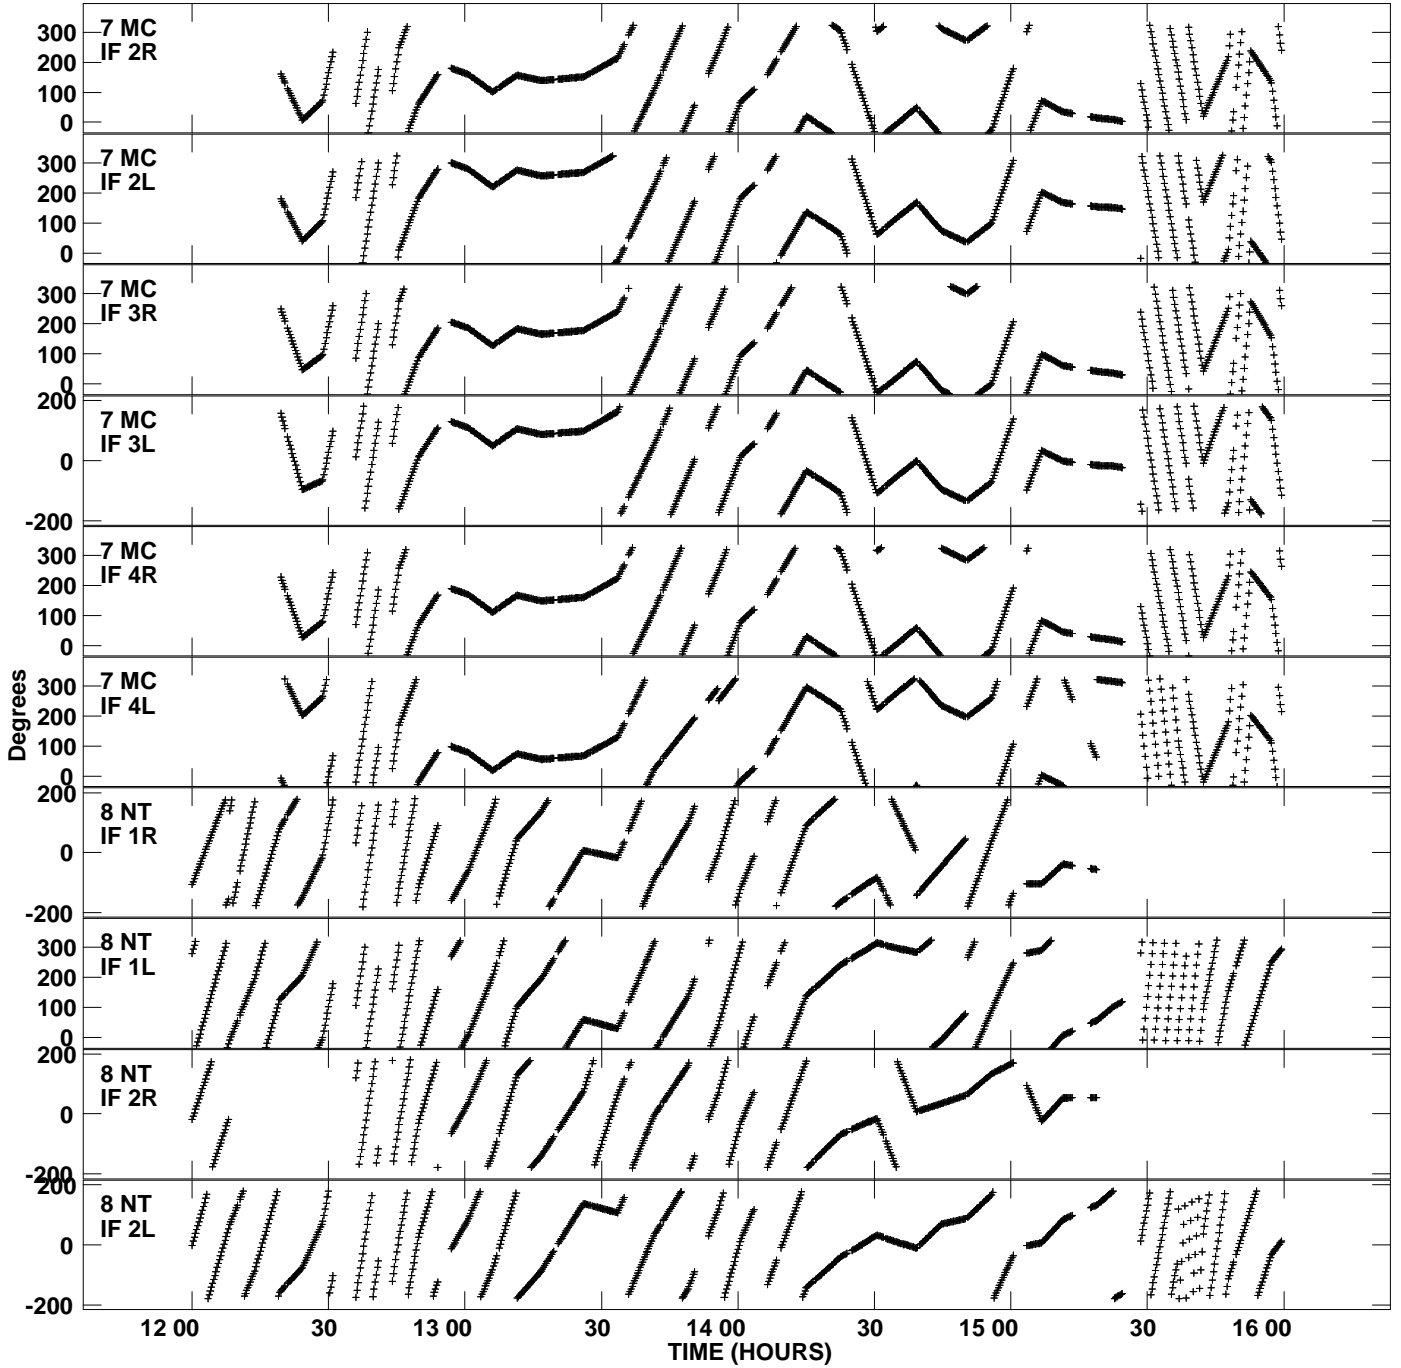

Plot file version 1 created 14-AUG-2008 16:47:11
Gain phs vs UTC time for N08K2.UVDATA.1
CL 3 Rpol & Lpol IF 1 - 4

Plot file version 2 created 14-AUG-2008 16:47:11
Gain phs vs UTC time for N08K2.UVDATA.1
CL 3 Rpol & Lpol IF 1 - 4

Plot file version 3 created 14-AUG-2008 16:47:11
Gain phs vs UTC time for N08K2.UVDATA.1
CL 3 Rpol & Lpol IF 1 - 4

Plot file version 4 created 14-AUG-2008 16:47:11
Gain phs vs UTC time for N08K2.UVDATA.1
CL 3 Rpol & Lpol IF 1 - 4

Plot file version 5 created 14-AUG-2008 16:47:11
Gain phs vs UTC time for N08K2.UVDATA.1
CL 3 Rpol & Lpol IF 1 - 4

Plot file version 6 created 14-AUG-2008 16:47:11
Gain phs vs UTC time for N08K2.UVDATA.1
CL 3 Rpol & Lpol IF 1 - 4

Plot file version 7 created 14-AUG-2008 16:47:11
Gain phs vs UTC time for N08K2.UVDATA.1
CL 3 Rpol & Lpol IF 1 - 4