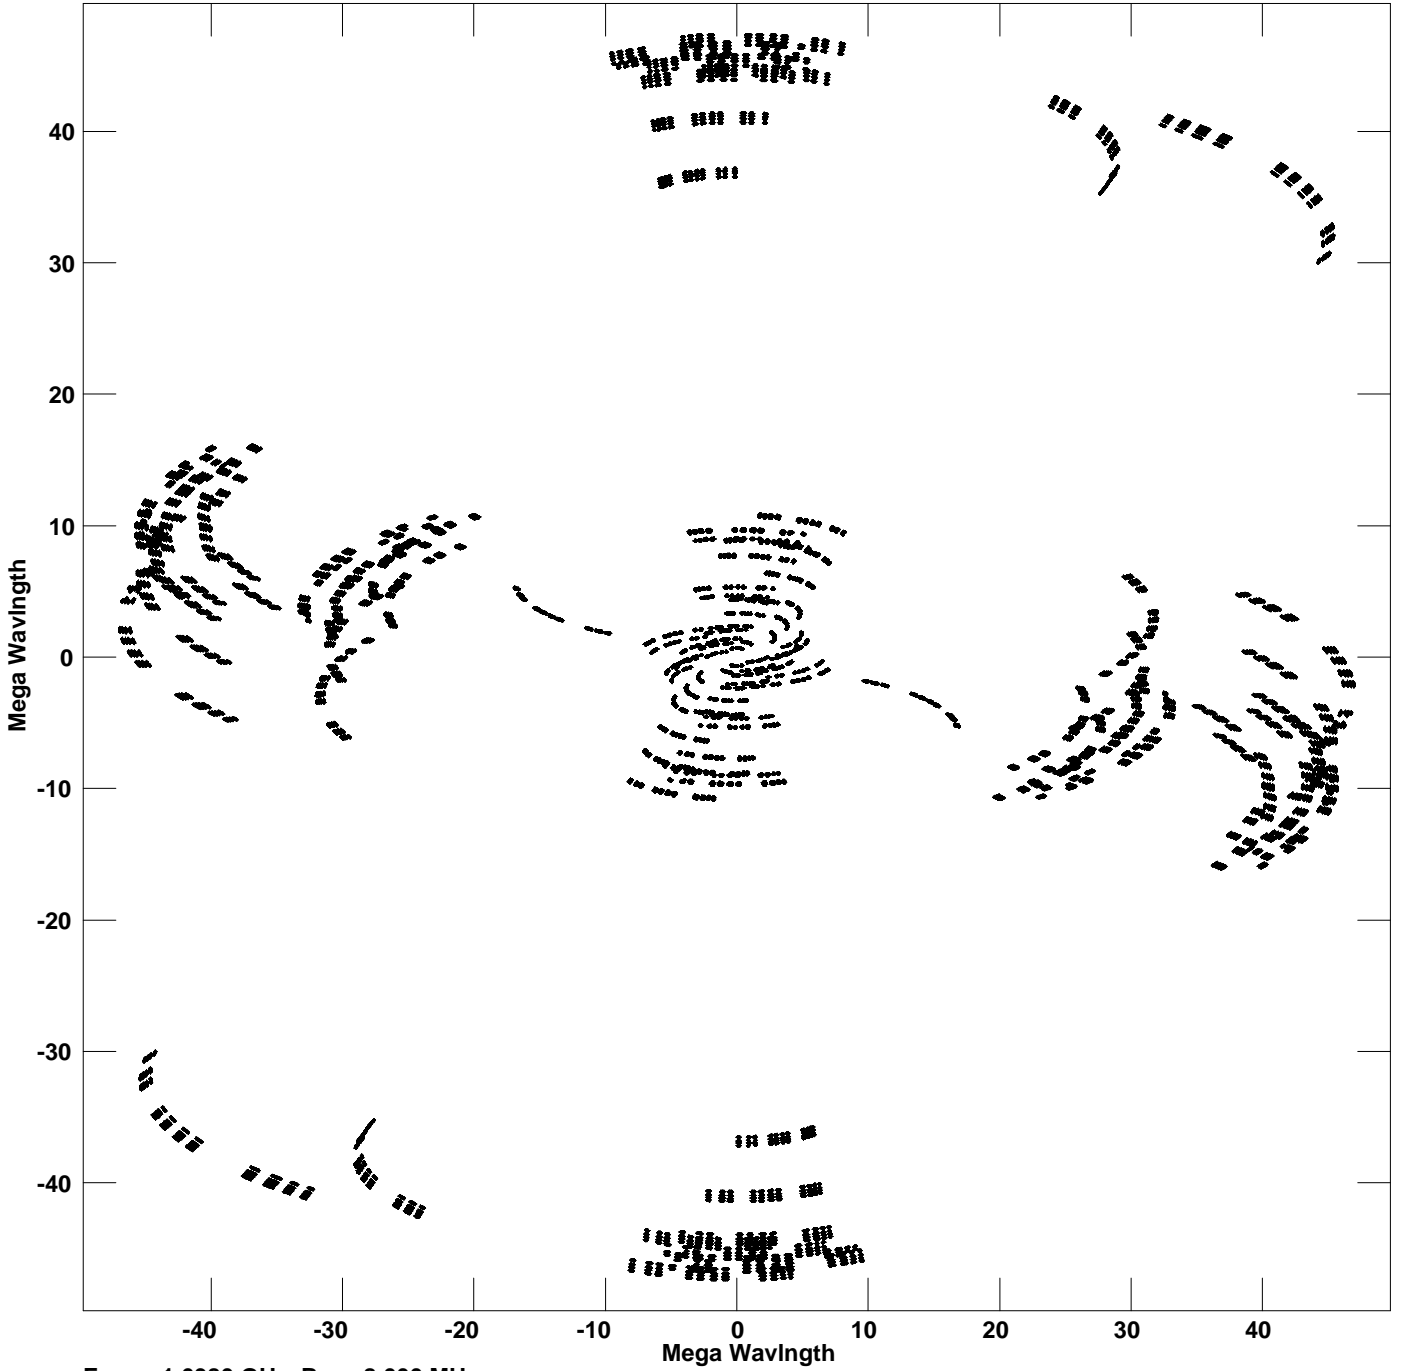

Plot file version 1 created 14-APR-2008 15:37:05
V vs U for 0235+164.MULTI.1 Source:0235+164
Ants * - * Stokes I IF# 1 - 4 Chan# 1

Freq = 1.6380 GHz, Bw = 8.000 MHz