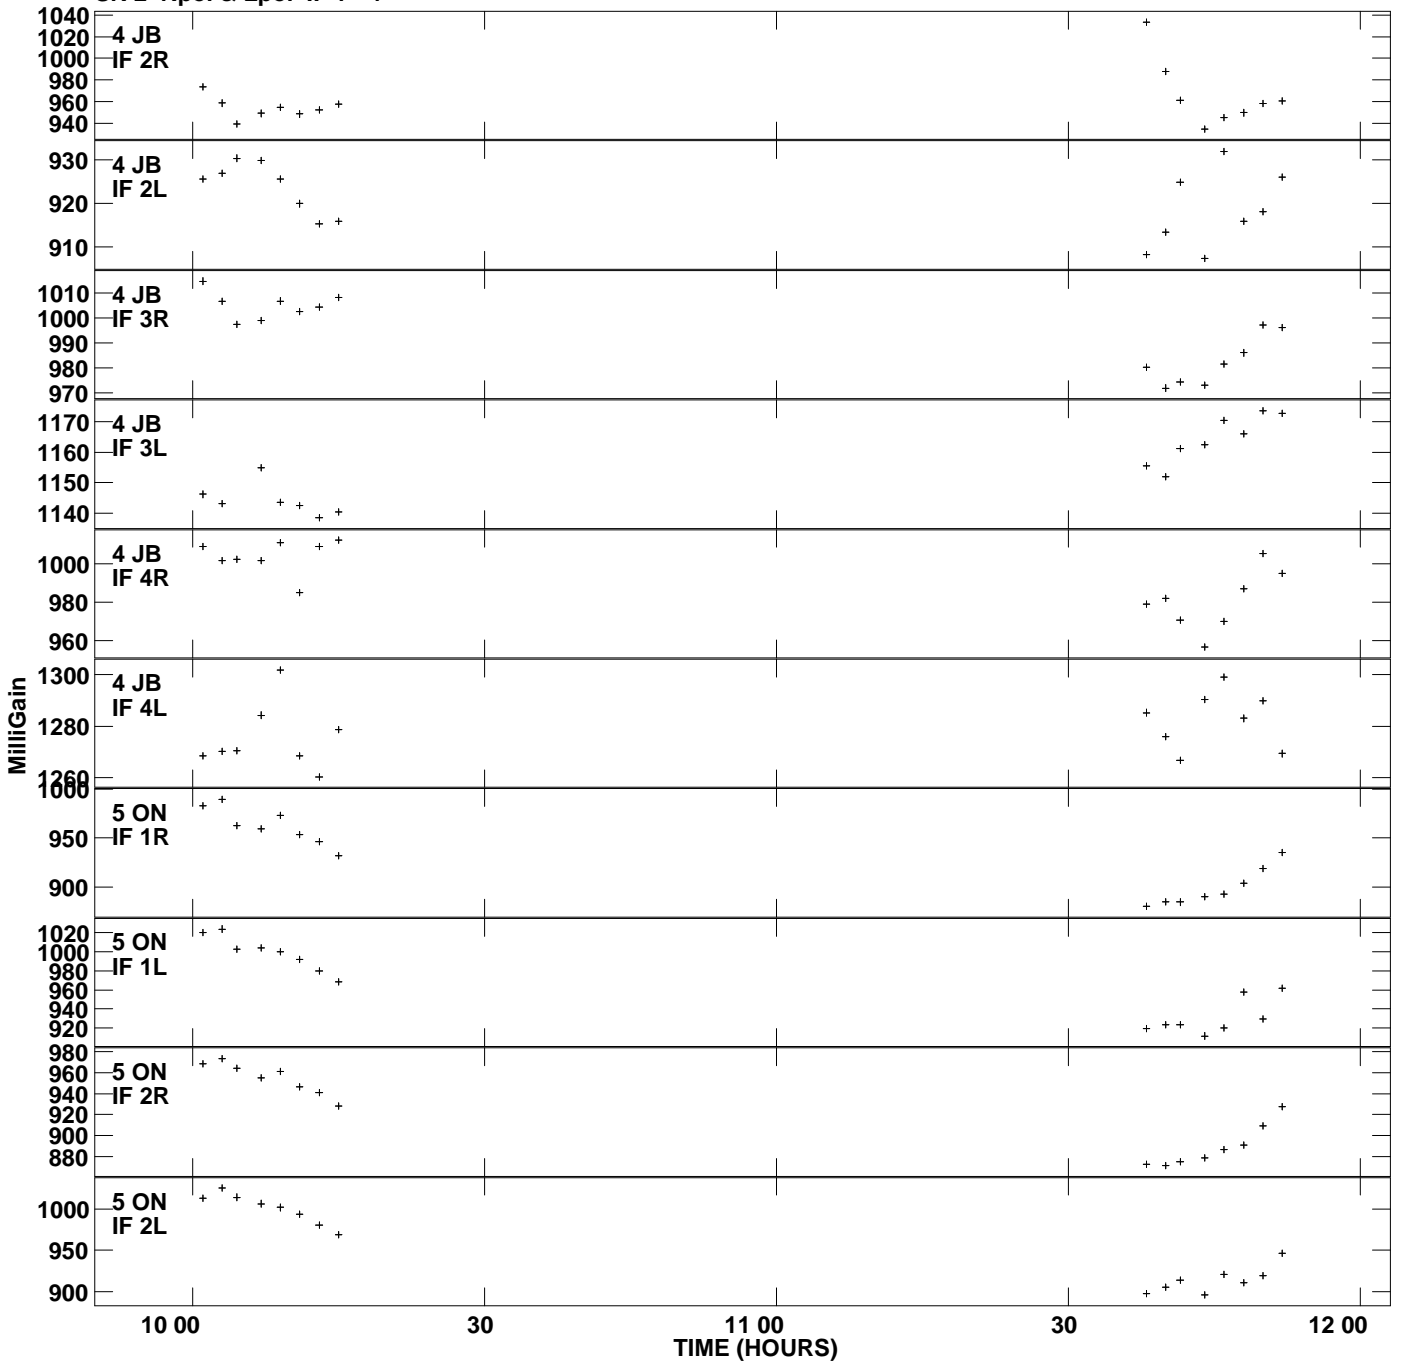

Plot file version 1 created 28-APR-2008 10:30:35  
Gain amp vs UTC time for 3C454.3.MULTI.1  
SN 2 Rpol & Lpol IF 1 - 4

Plot file version 2 created 28-APR-2008 10:30:35  
 Gain amp vs UTC time for 3C454.3.MULTI.1  
 SN 2 Rpol & Lpol IF 1 - 4

Plot file version 3 created 28-APR-2008 10:30:35  
 Gain amp vs UTC time for 3C454.3.MULTI.1  
 SN 2 Rpol & Lpol IF 1 - 4

Plot file version 4 created 28-APR-2008 10:30:35  
Gain amp vs UTC time for 3C454.3.MULTI.1  
SN 2 Rpol & Lpol IF 1 - 4

Plot file version 5 created 28-APR-2008 10:30:35  
 Gain amp vs UTC time for 3C454.3.MULTI.1  
 SN 2 Rpol & Lpol IF 1 - 4

Plot file version 6 created 28-APR-2008 10:30:35  
Gain amp vs UTC time for 3C454.3.MULTI.1  
SN 2 Rpol & Lpol IF 1 - 4