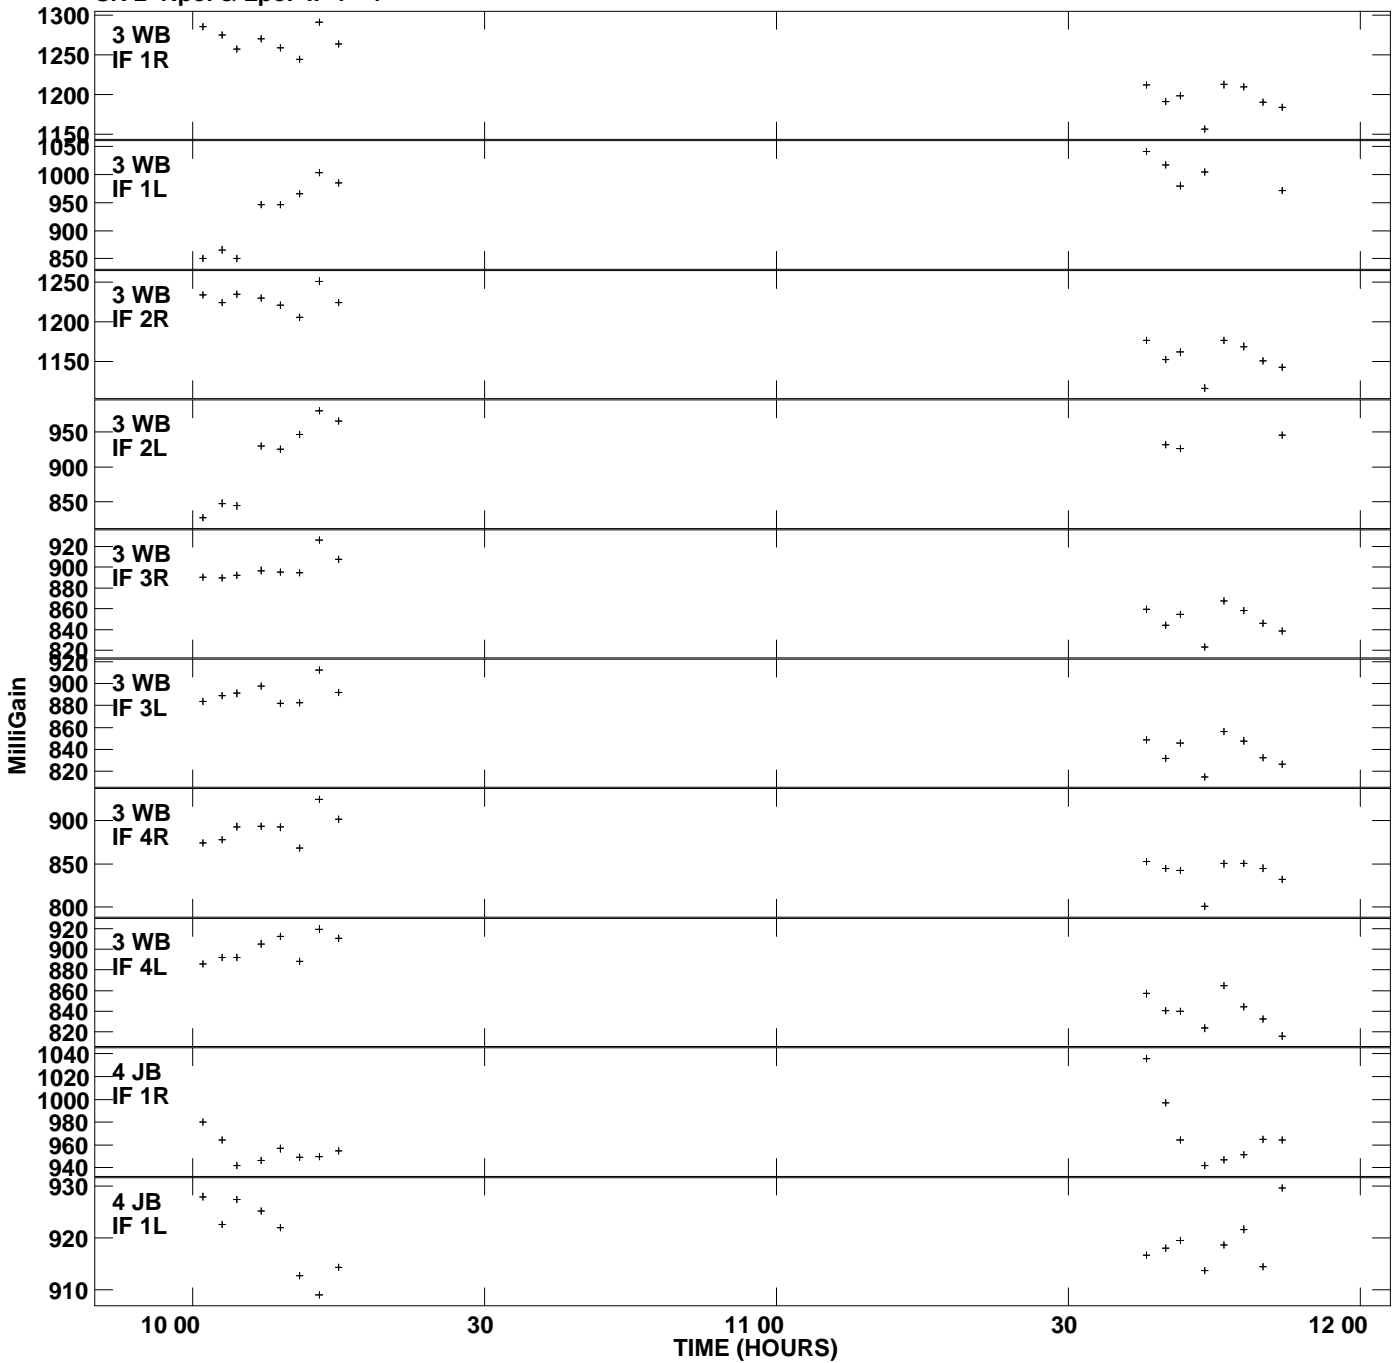

Plot file version 1 created 28-APR-2008 10:30:35  
Gain amp vs UTC time for 3C454.3.MULTI.1  
SN 2 Rpol & Lpol IF 1 - 4

Plot file version 2 created 28-APR-2008 10:30:35  
 Gain amp vs UTC time for 3C454.3.MULTI.1  
 SN 2 Rpol & Lpol IF 1 - 4

Plot file version 3 created 28-APR-2008 10:30:35  
 Gain amp vs UTC time for 3C454.3.MULTI.1  
 SN 2 Rpol & Lpol IF 1 - 4

Plot file version 4 created 28-APR-2008 10:30:35  
Gain amp vs UTC time for 3C454.3.MULTI.1  
SN 2 Rpol & Lpol IF 1 - 4

Plot file version 5 created 28-APR-2008 10:30:35  
 Gain amp vs UTC time for 3C454.3.MULTI.1  
 SN 2 Rpol & Lpol IF 1 - 4

Plot file version 6 created 28-APR-2008 10:30:35  
Gain amp vs UTC time for 3C454.3.MULTI.1  
SN 2 Rpol & Lpol IF 1 - 4