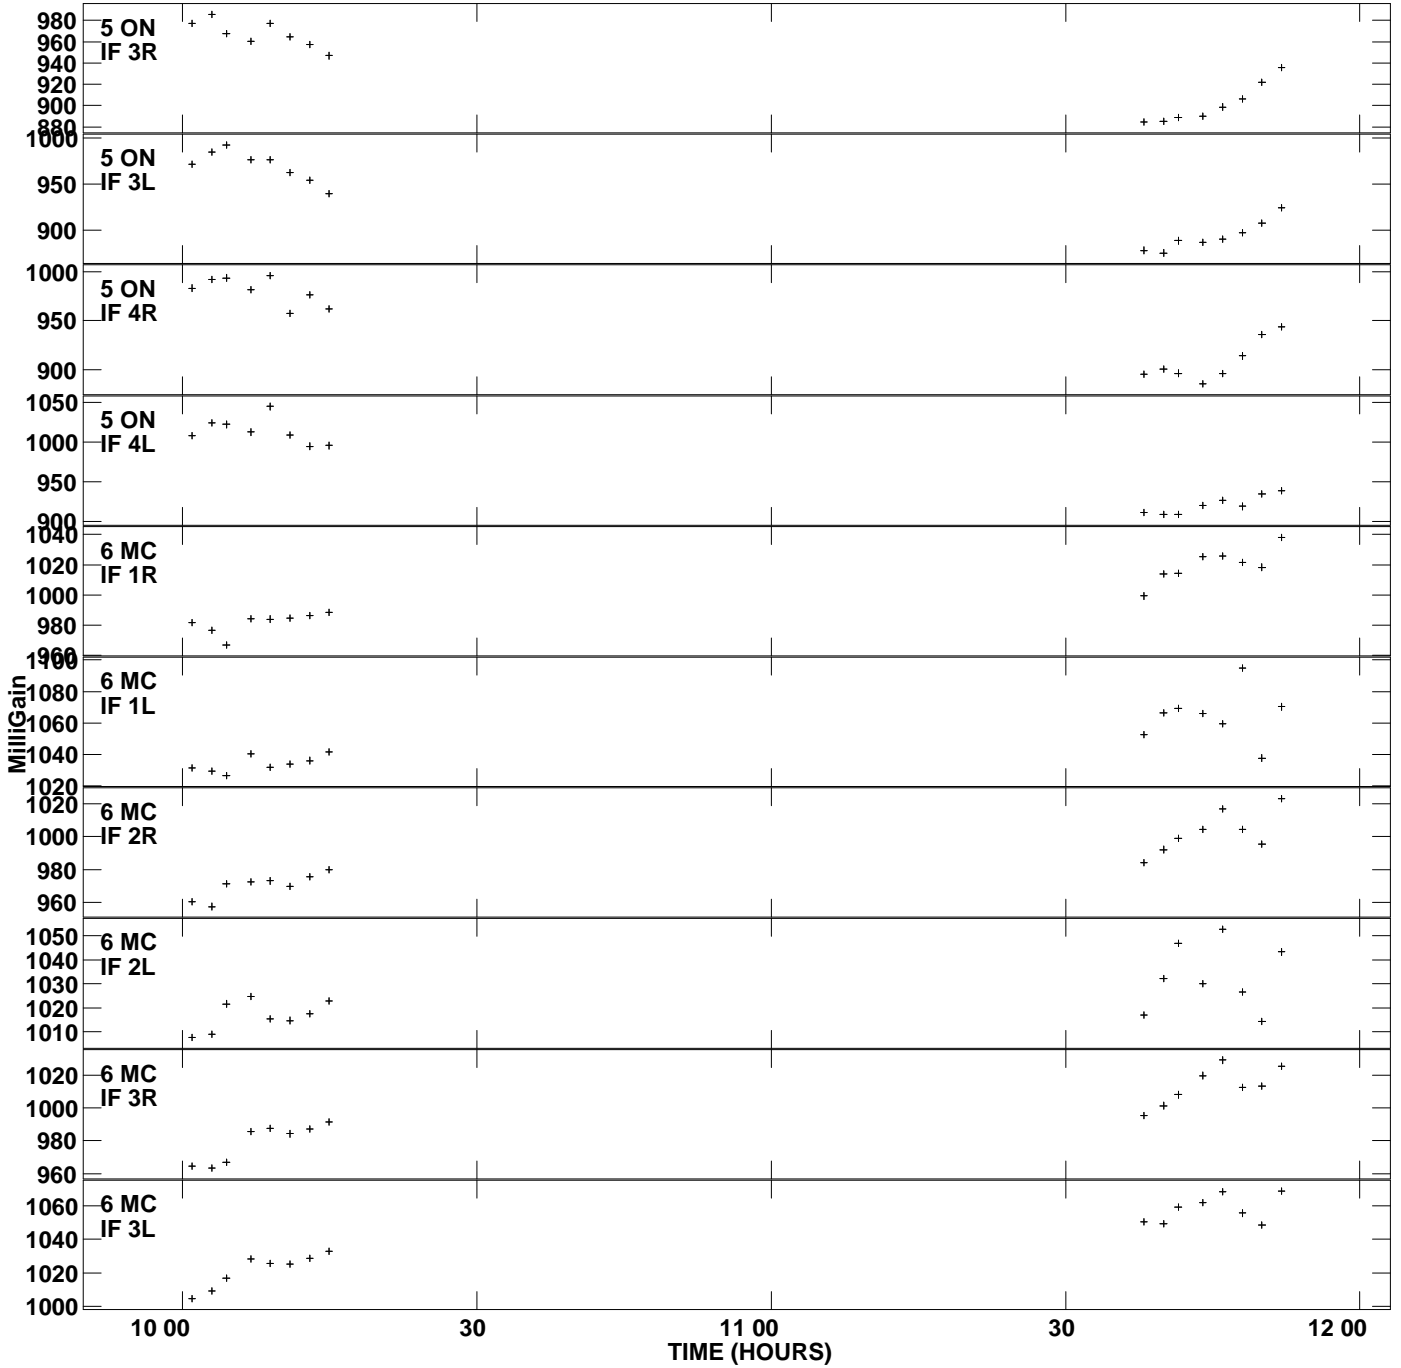

Plot file version 1 created 28-APR-2008 10:30:35  
Gain amp vs UTC time for 3C454.3.MULTI.1  
SN 2 Rpol & Lpol IF 1 - 4

Plot file version 2 created 28-APR-2008 10:30:35  
 Gain amp vs UTC time for 3C454.3.MULTI.1  
 SN 2 Rpol & Lpol IF 1 - 4

Plot file version 3 created 28-APR-2008 10:30:35  
 Gain amp vs UTC time for 3C454.3.MULTI.1  
 SN 2 Rpol & Lpol IF 1 - 4

Plot file version 4 created 28-APR-2008 10:30:35  
Gain amp vs UTC time for 3C454.3.MULTI.1  
SN 2 Rpol & Lpol IF 1 - 4

Plot file version 5 created 28-APR-2008 10:30:35  
 Gain amp vs UTC time for 3C454.3.MULTI.1  
 SN 2 Rpol & Lpol IF 1 - 4

Plot file version 6 created 28-APR-2008 10:30:35  
Gain amp vs UTC time for 3C454.3.MULTI.1  
SN 2 Rpol & Lpol IF 1 - 4