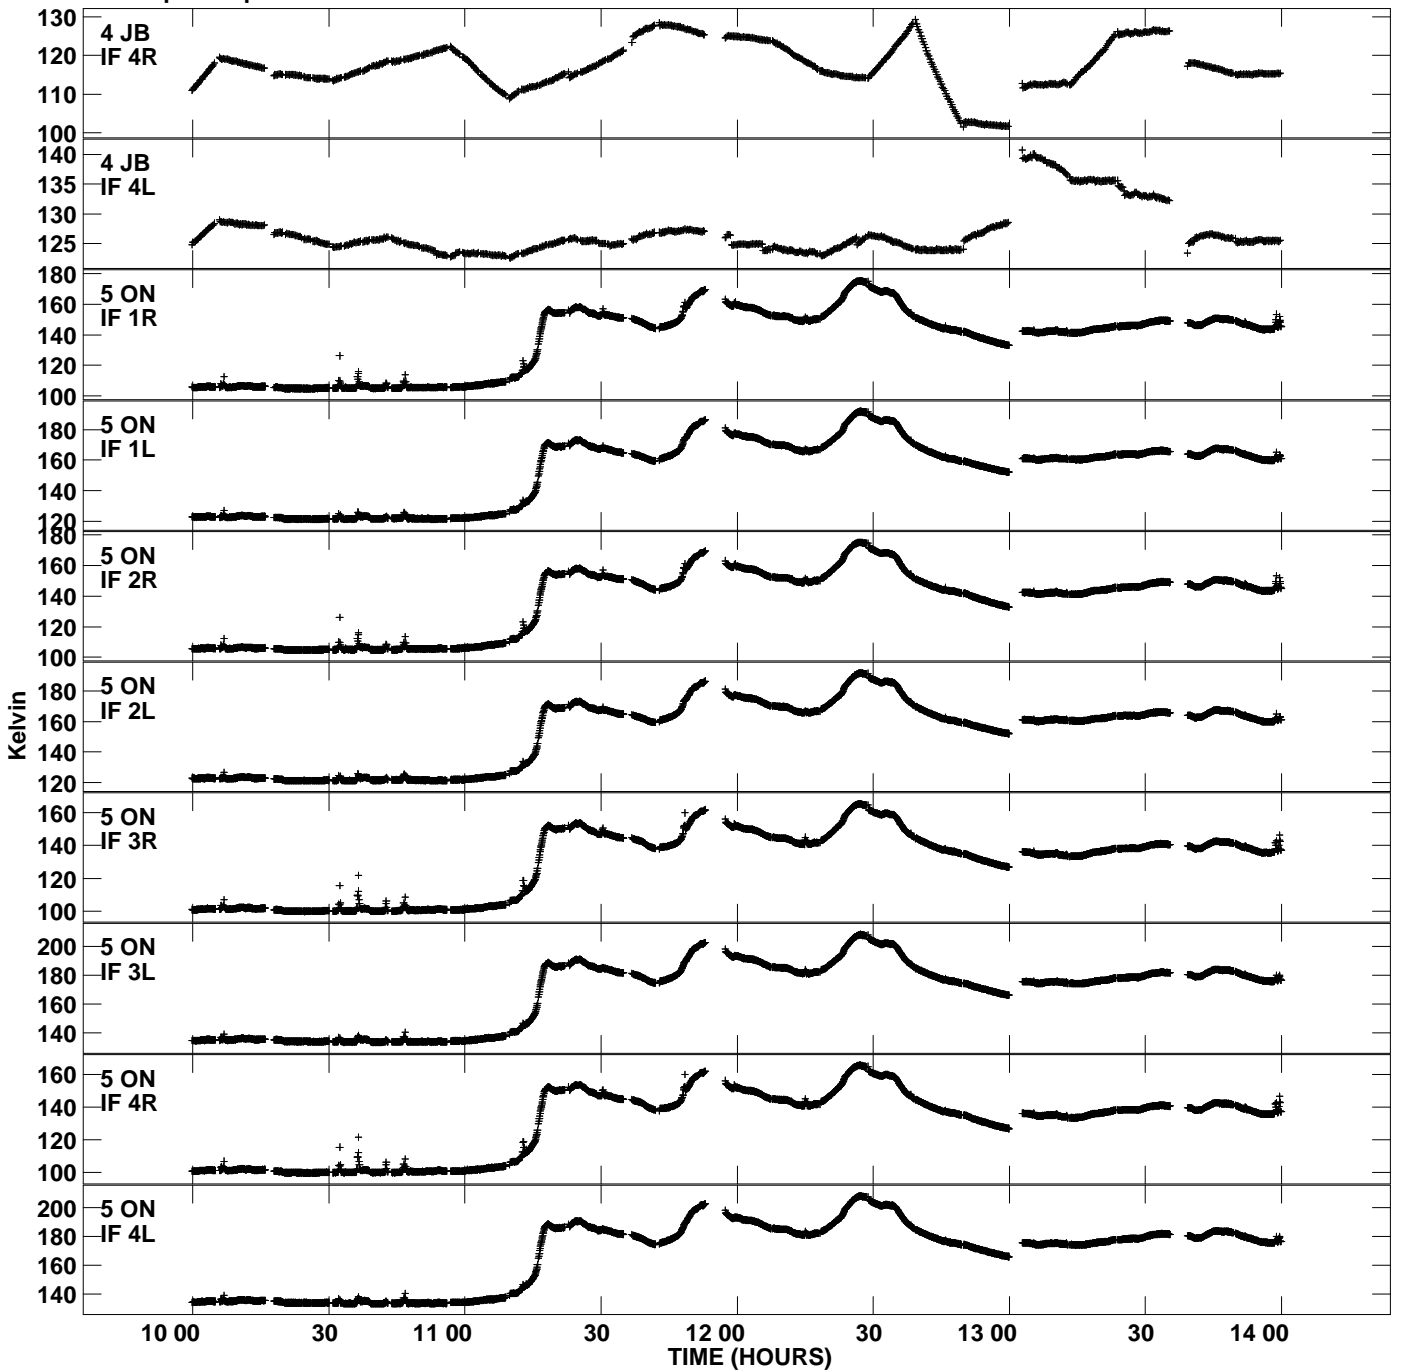

Plot file version 1 created 28-APR-2008 10:17:52
Tsyst vs UTC time for N08M1.UVDATA.1
TY 1 Rpol & Lpol IF 1 - 4

Plot file version 2 created 28-APR-2008 10:17:52
Tsys vs UTC time for N08M1.UVDATA.1
TY 1 Rpol & Lpol IF 1 - 4

Plot file version 4 created 28-APR-2008 10:17:52
 Tsys vs UTC time for N08M1.UVDATA.1
 TY 1 Rpol & Lpol IF 1 - 4

Plot file version 5 created 28-APR-2008 10:17:52
Tsyst vs UTC time for N08M1.UVDATA.1
TY 1 Rpol & Lpol IF 1 - 4

Plot file version 6 created 28-APR-2008 10:17:52
Tsyst vs UTC time for N08M1.UVDATA.1
TY 1 Rpol & Lpol IF 1 - 4

Plot file version 7 created 28-APR-2008 10:17:52
Tsys vs UTC time for N08M1.UVDATA.1
TY 1 Rpol & Lpol IF 1 - 4