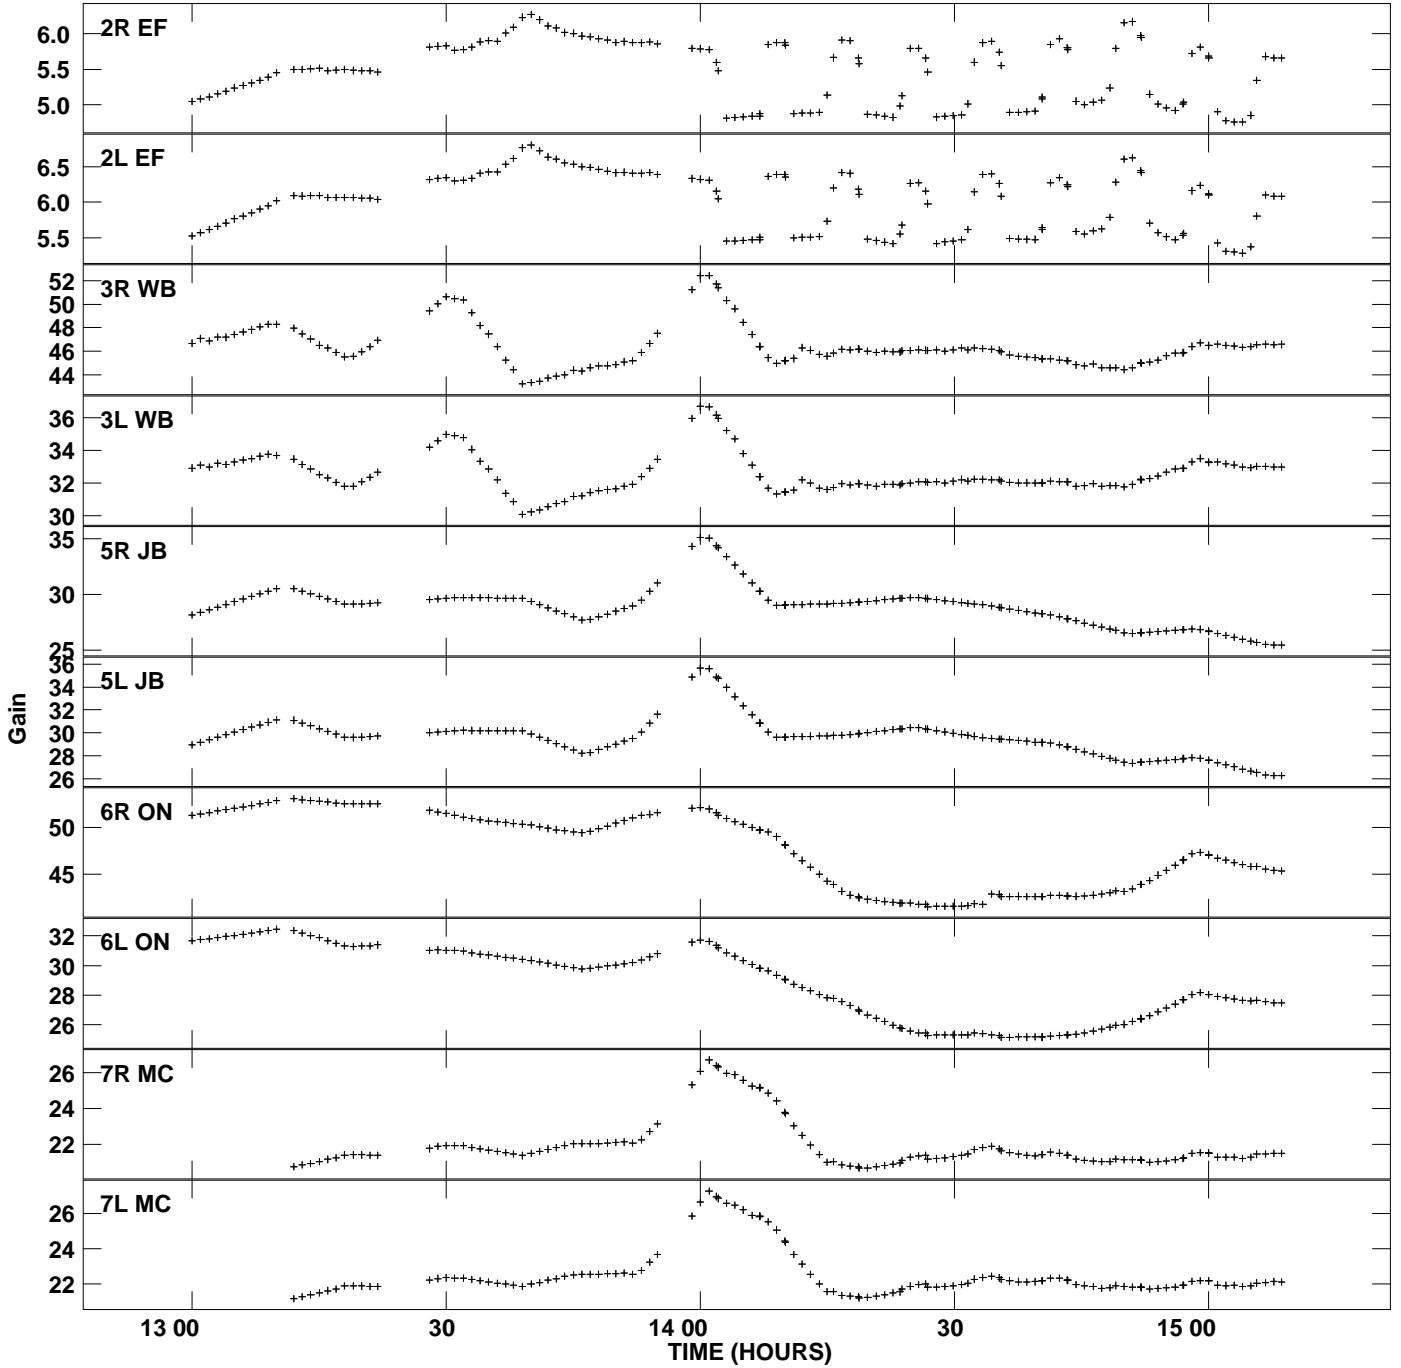

Plot file version 1 created 18-NOV-2008 14:25:11
Gain amp vs UTC time for N08M2.TMP.1
CL 4 Rpol & Lpol IF 1

Plot file version 2 created 18-NOV-2008 14:25:11
Gain amp vs UTC time for N08M2.TMP.1
CL 4 Rpol & Lpol IF 1