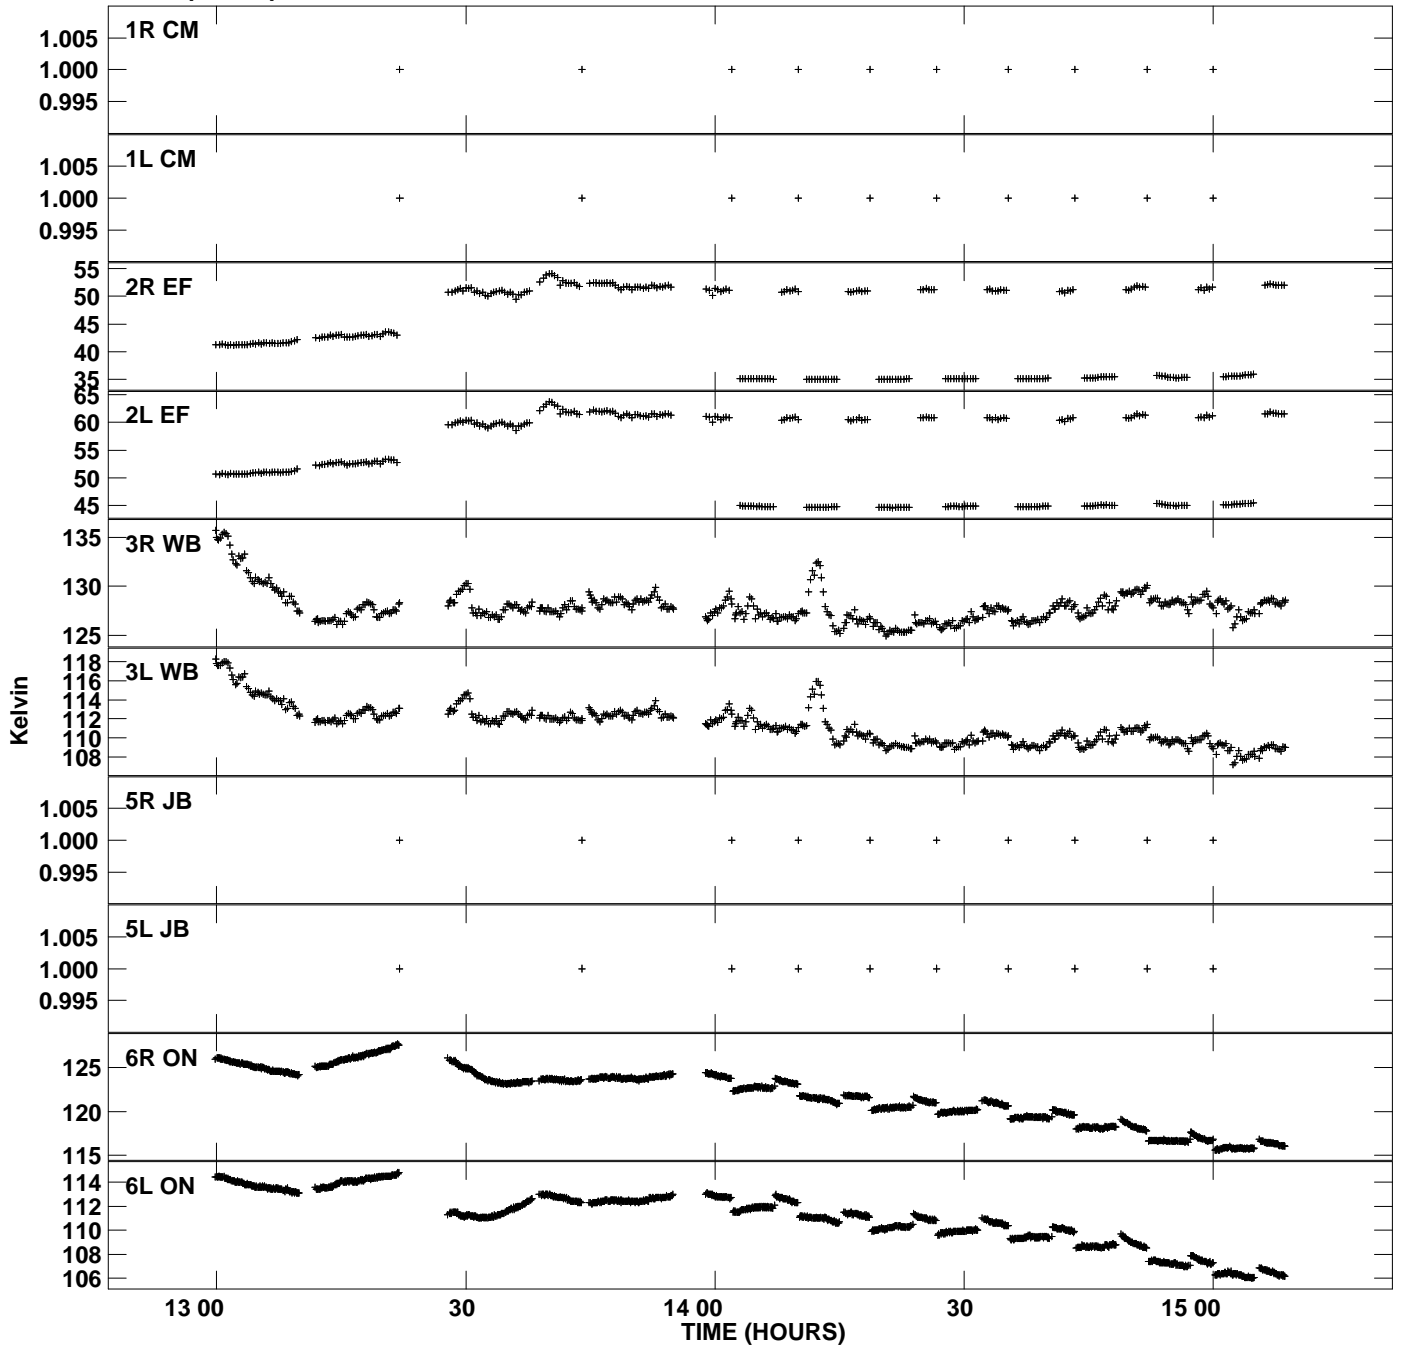

Plot file version 1 created 18-NOV-2008 14:20:33
Tsys vs UTC time for N08M2.UVDATA.1
TY 1 Rpol & Lpol IF 1

Plot file version 2 created 18-NOV-2008 14:20:33
Tsys vs UTC time for N08M2.UVDATA.1
TY 1 Rpol & Lpol IF 1