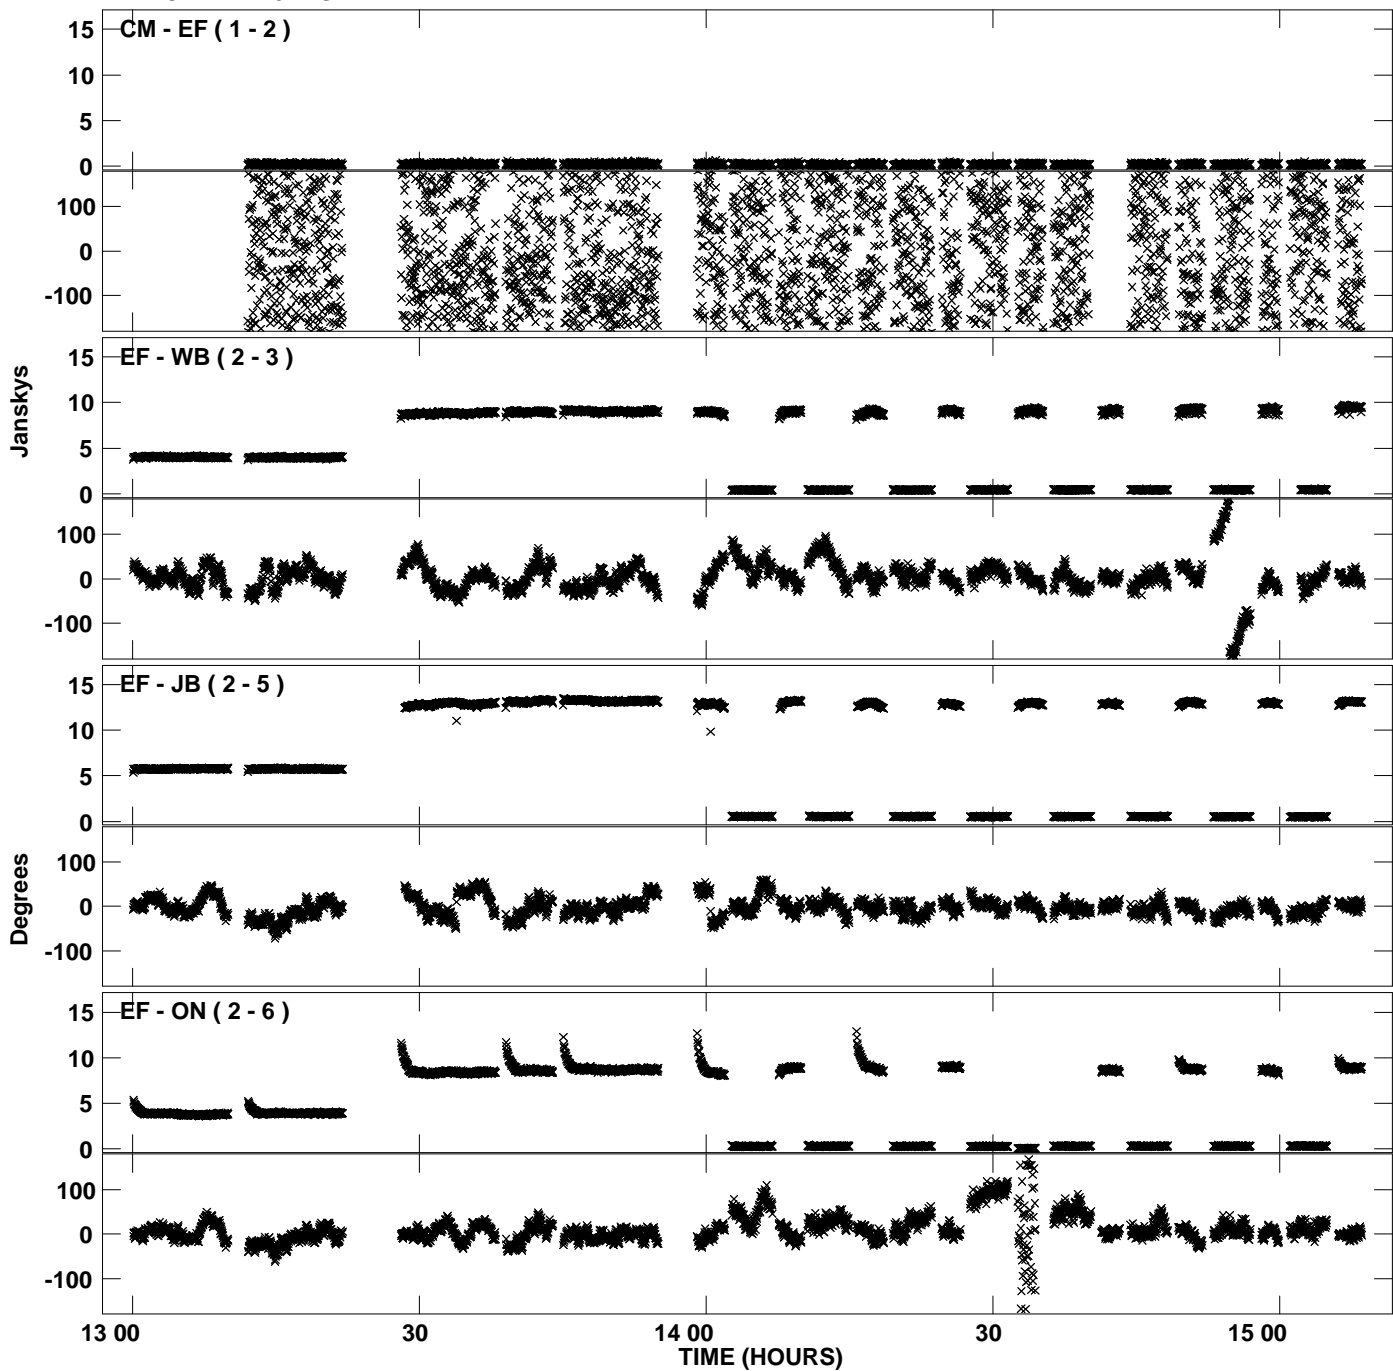

Plot file version 1 created 18-NOV-2008 14:23:23
Amplitude and Phase vs Time for N08M2.UVDATA.1 Vect aver. CL # 3
IF 1 CHAN 1 - 64 STK LL

PLot file version 2 created 18-NOV-2008 14:23:23
Amplitude andPhase vs Time for N08M2.UVDATA.1 Vect aver. CL # 3
IF 1 CHAN 1 - 64 STK LL

Plot file version 3 created 18-NOV-2008 14:23:31
Amplitude and Phase vs Time for N08M2.UVDATA.1 Vect aver. CL # 3
IF 1 CHAN 1 - 64 STK RR

Plot file version 4 created 18-NOV-2008 14:23:31
Amplitude and Phase vs Time for N08M2.UVDATA.1 Vect aver. CL # 3
IF 1 CHAN 1 - 64 STK RR