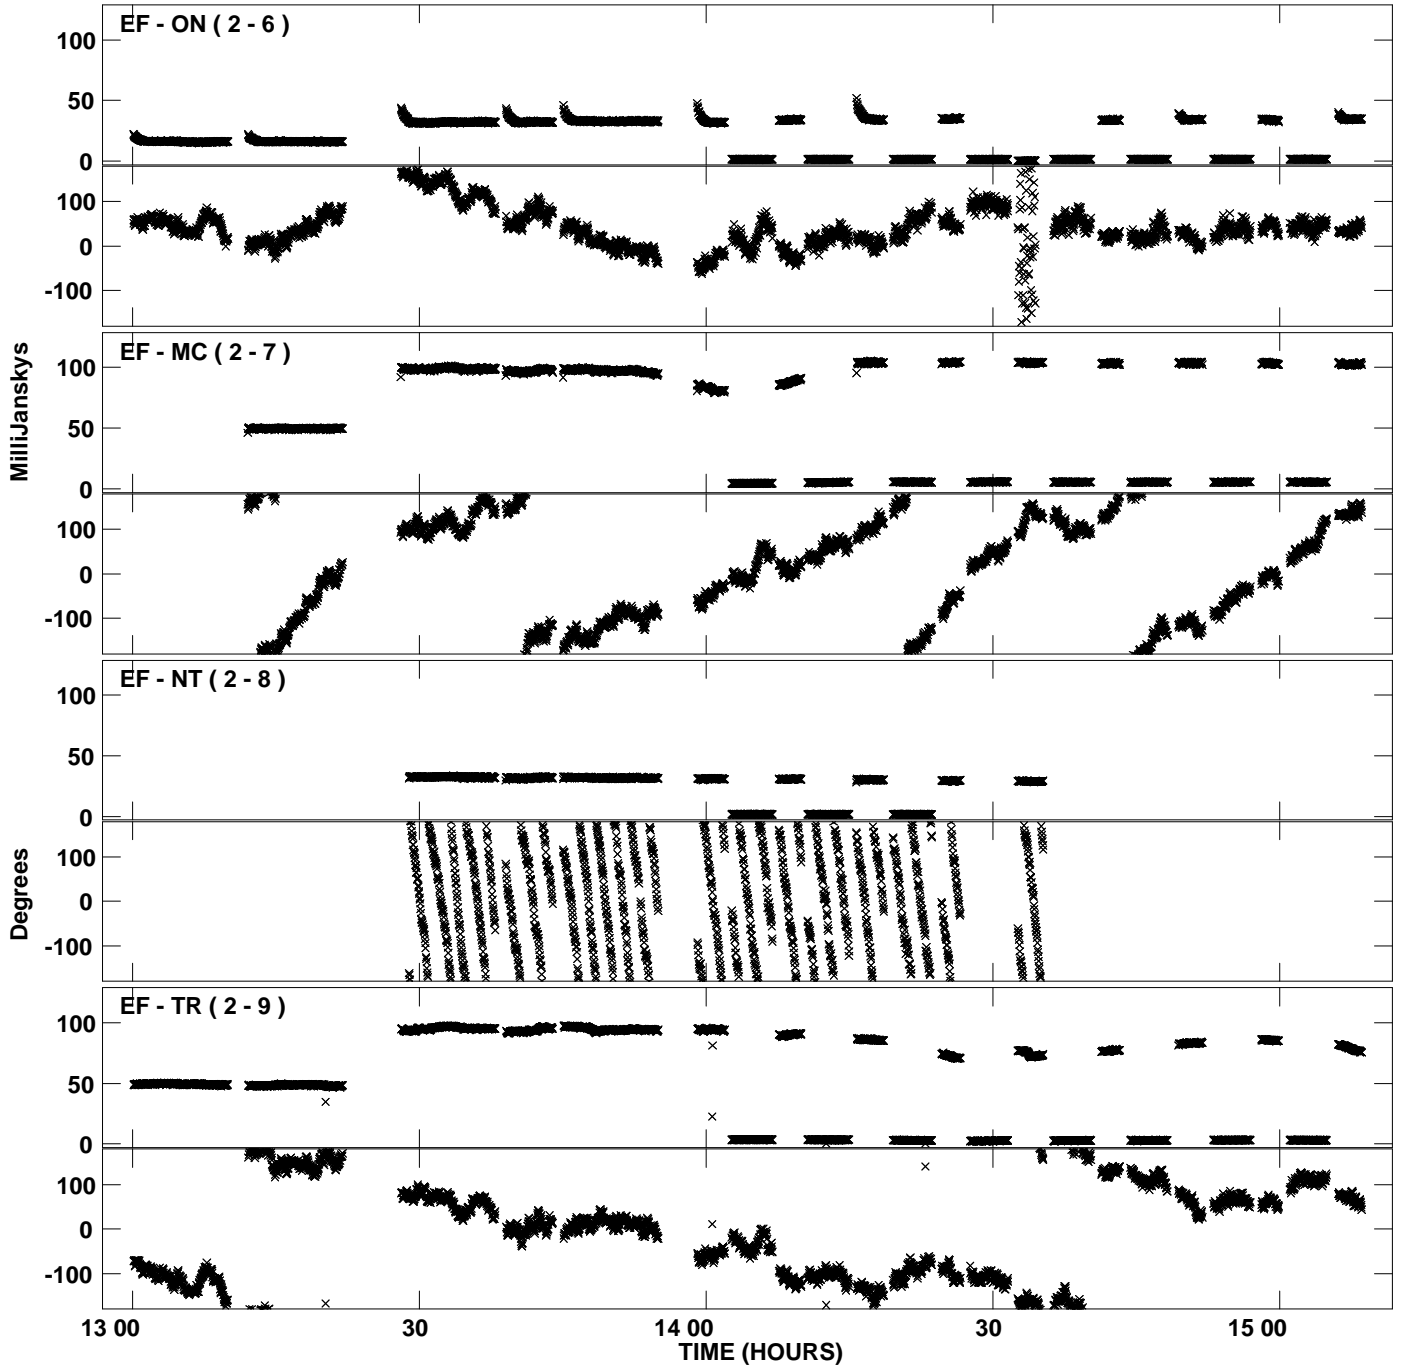

Plot file version 1 created 18-NOV-2008 14:05:20
Amplitude andPhase vs Time for N08M2.UVDATA.1 Vect aver.
IF 1 CHAN 1 - 64 STK LL

Plot file version 2 created 18-NOV-2008 14:05:20
Amplitude and Phase vs Time for N08M2.UVDATA.1 Vect aver.
IF 1 CHAN 1 - 64 STK LL

PLot file version 3 created 18-NOV-2008 14:05:20
Amplitude andPhase vs Time for N08M2.UVDATA.1 Vect aver.
IF 1 CHAN 1 - 64 STK LL

PLot file version 4 created 18-NOV-2008 14:05:26
Amplitude andPhase vs Time for N08M2.UVDATA.1 Vect aver.
IF 1 CHAN 1 - 64 STK RR

Plot file version 5 created 18-NOV-2008 14:05:26
Amplitude and Phase vs Time for N08M2.UVDATA.1 Vect aver.
IF 1 CHAN 1 - 64 STK RR

PLot file version 6 created 18-NOV-2008 14:05:26
Amplitude andPhase vs Time for N08M2.UVDATA.1 Vect aver.
IF 1 CHAN 1 - 64 STK RR