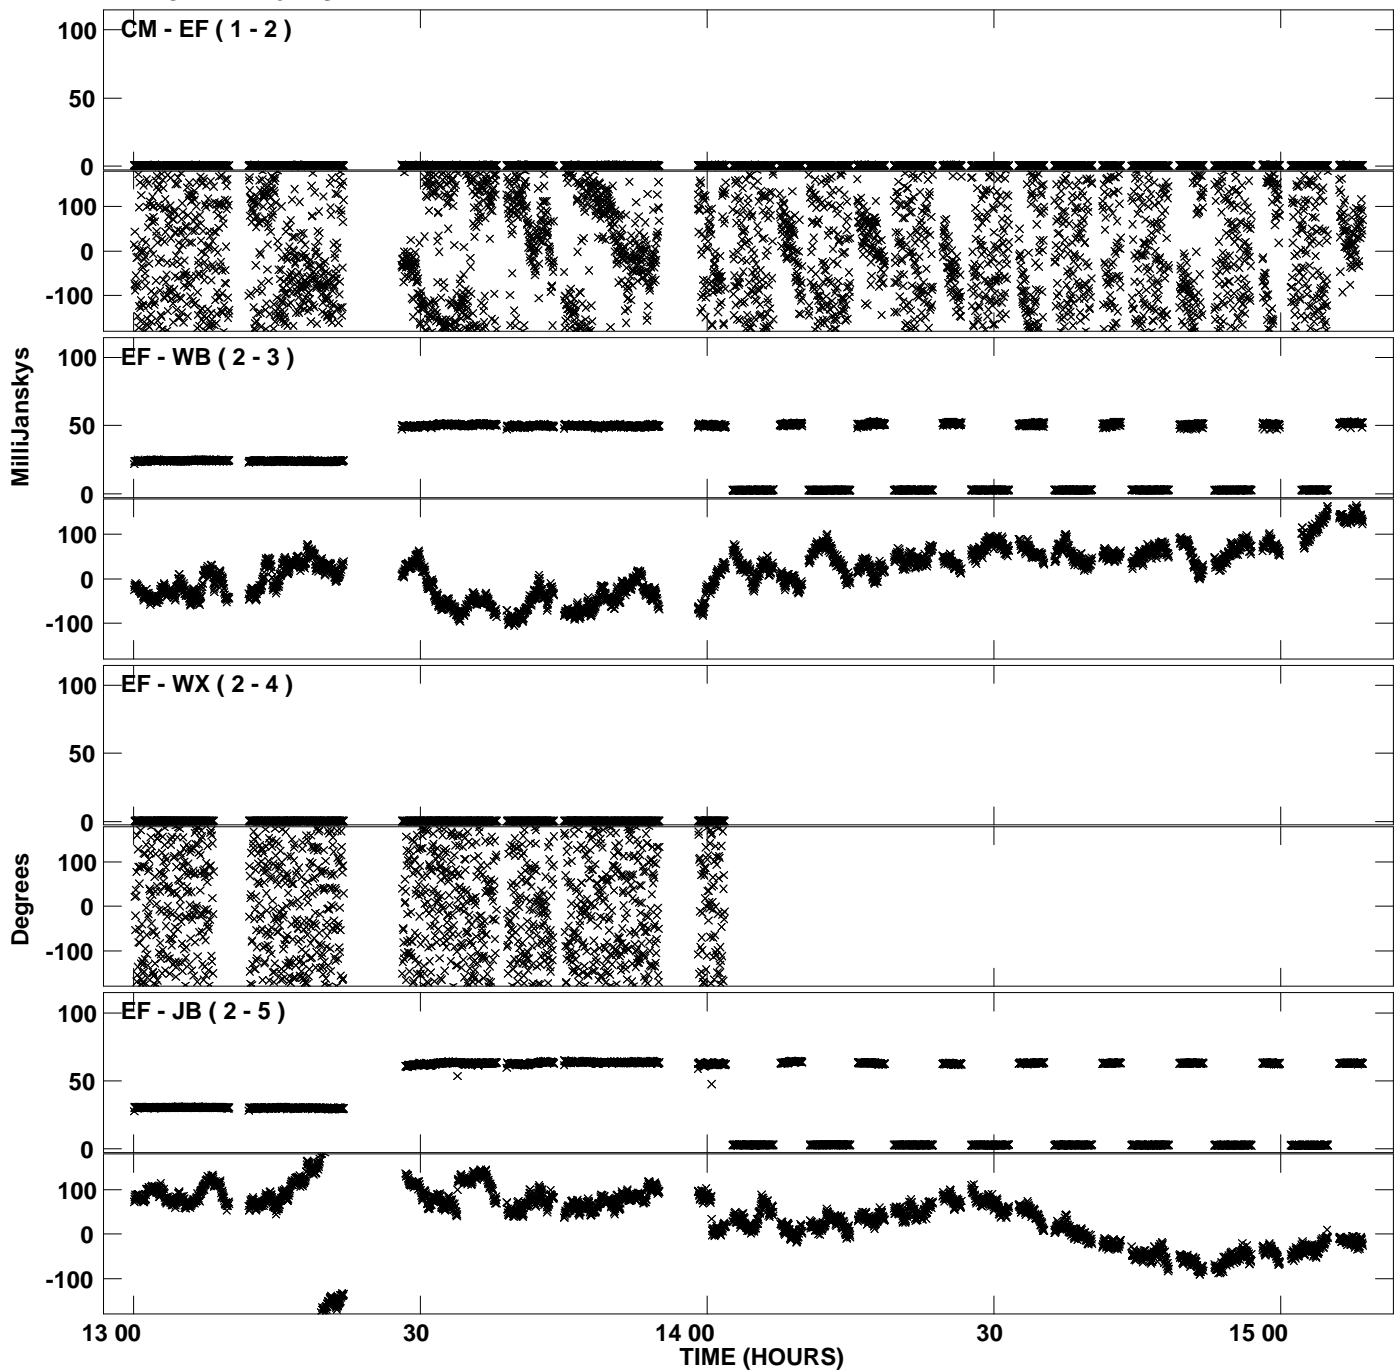

Plot file version 1 created 18-NOV-2008 14:05:20
Amplitude andPhase vs Time for N08M2.UVDATA.1 Vect aver.
IF 1 CHAN 1 - 64 STK LL

Plot file version 2 created 18-NOV-2008 14:05:20
Amplitude and Phase vs Time for N08M2.UVDATA.1 Vect aver.
IF 1 CHAN 1 - 64 STK LL

PLot file version 3 created 18-NOV-2008 14:05:20
Amplitude andPhase vs Time for N08M2.UVDATA.1 Vect aver.
IF 1 CHAN 1 - 64 STK LL

PLot file version 4 created 18-NOV-2008 14:05:26
Amplitude andPhase vs Time for N08M2.UVDATA.1 Vect aver.
IF 1 CHAN 1 - 64 STK RR

Plot file version 5 created 18-NOV-2008 14:05:26
Amplitude and Phase vs Time for N08M2.UVDATA.1 Vect aver.
IF 1 CHAN 1 - 64 STK RR

PLot file version 6 created 18-NOV-2008 14:05:26
Amplitude andPhase vs Time for N08M2.UVDATA.1 Vect aver.
IF 1 CHAN 1 - 64 STK RR