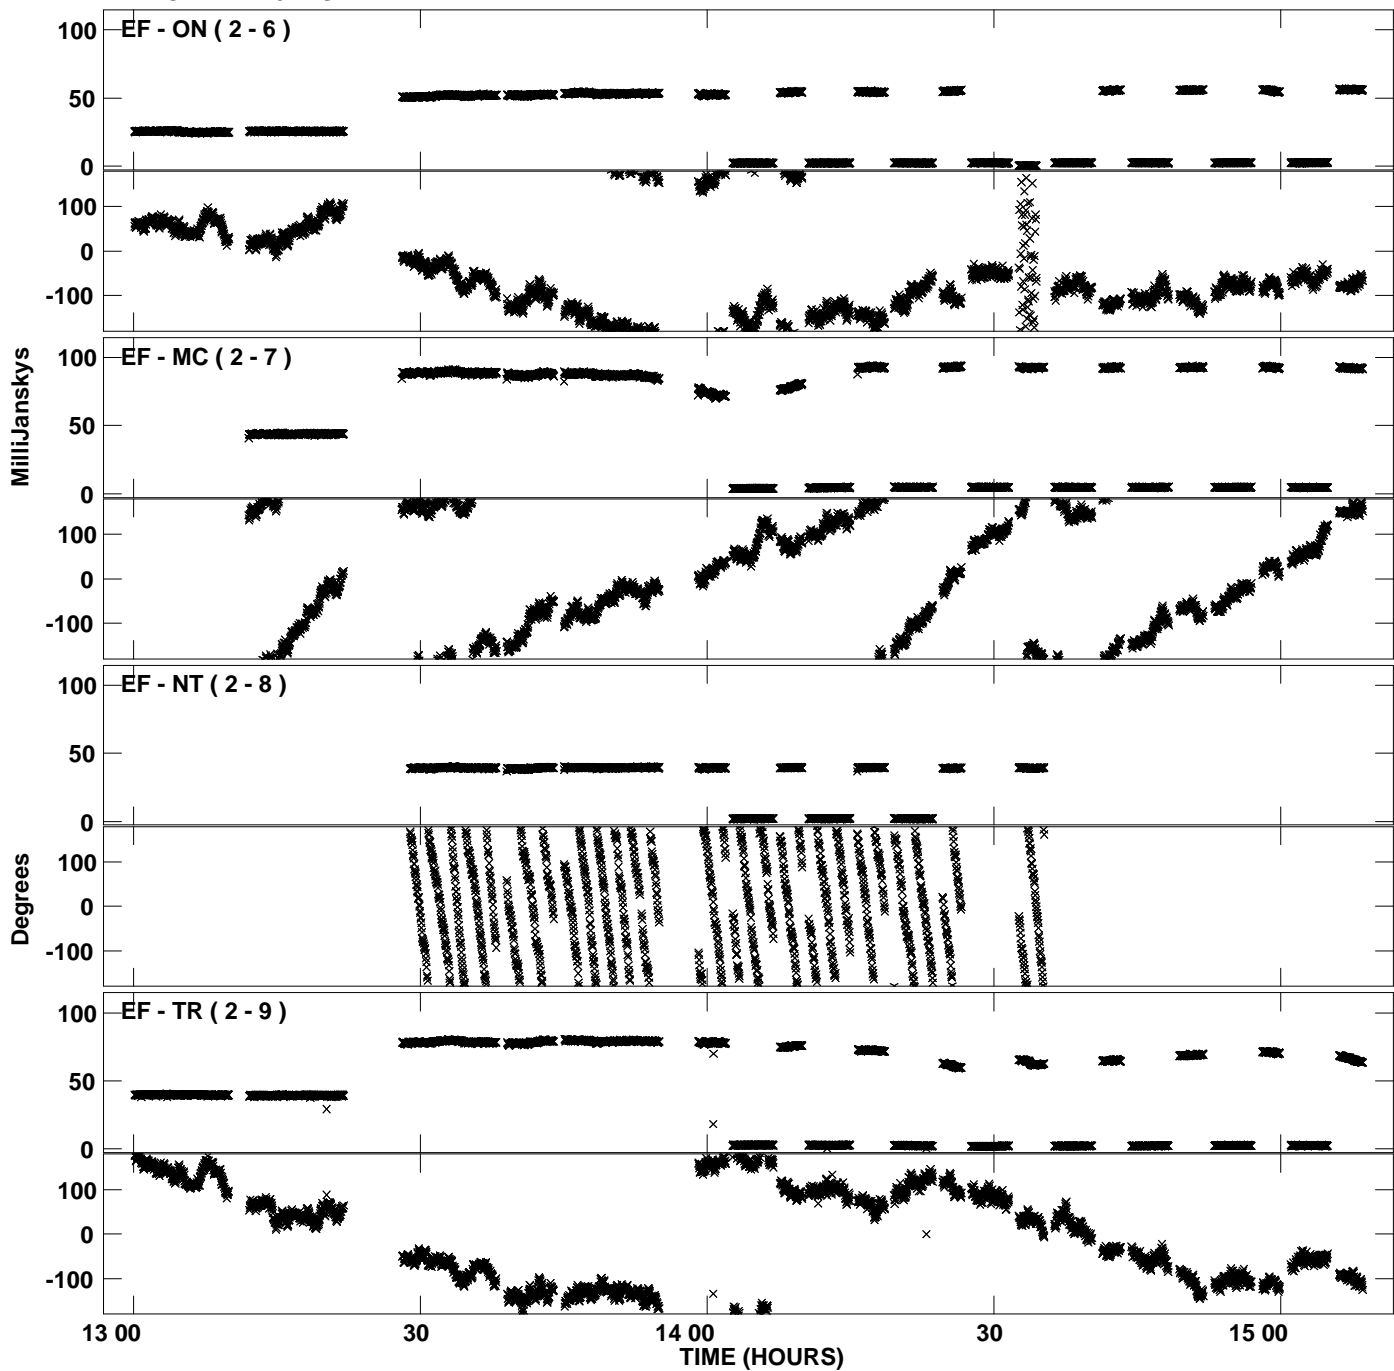

Plot file version 1 created 18-NOV-2008 14:05:20
Amplitude andPhase vs Time for N08M2.UVDATA.1 Vect aver.
IF 1 CHAN 1 - 64 STK LL

Plot file version 2 created 18-NOV-2008 14:05:20
Amplitude and Phase vs Time for N08M2.UVDATA.1 Vect aver.
IF 1 CHAN 1 - 64 STK LL

PLot file version 3 created 18-NOV-2008 14:05:20
Amplitude andPhase vs Time for N08M2.UVDATA.1 Vect aver.
IF 1 CHAN 1 - 64 STK LL

PLot file version 4 created 18-NOV-2008 14:05:26
Amplitude andPhase vs Time for N08M2.UVDATA.1 Vect aver.
IF 1 CHAN 1 - 64 STK RR

Plot file version 5 created 18-NOV-2008 14:05:26
Amplitude and Phase vs Time for N08M2.UVDATA.1 Vect aver.
IF 1 CHAN 1 - 64 STK RR

PLot file version 6 created 18-NOV-2008 14:05:26
Amplitude andPhase vs Time for N08M2.UVDATA.1 Vect aver.
IF 1 CHAN 1 - 64 STK RR