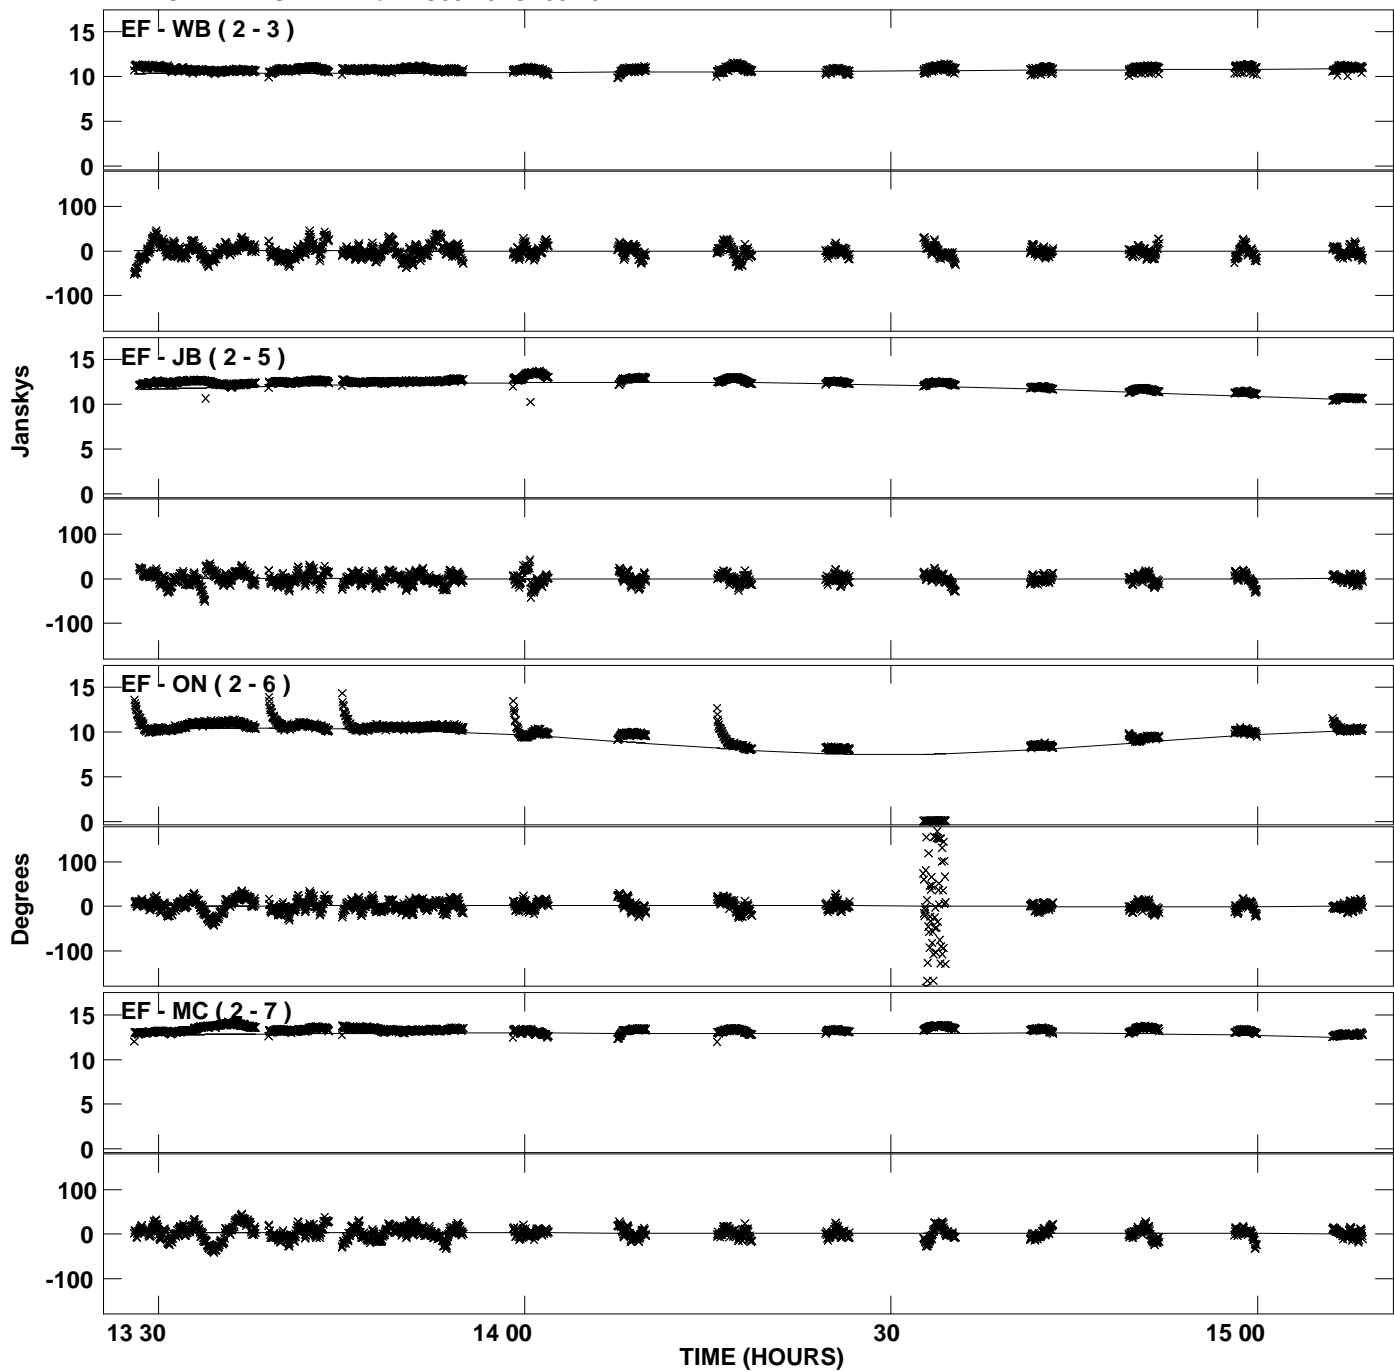

Plot file version 1 created 18-NOV-2008 14:24:56  
Amplitude and Phase vs Time for 4C39.25.MULTI.1 CL # 5  
IF 1 CHAN 1 STK LL of 4C39.25.ICL001.5

PLot file version 2 created 18-NOV-2008 14:24:56  
Amplitude and Phase vs Time for 4C39.25.MULTI.1 CL # 5  
IF 1 CHAN 1 STK LL of 4C39.25.ICL001.5

Plot file version 3 created 18-NOV-2008 14:24:56  
Amplitude and Phase vs Time for 4C39.25.MULTI.1 CL # 5  
IF 1 CHAN 1 STK RR of 4C39.25.ICL001.5

PLot file version 4 created 18-NOV-2008 14:24:56  
Amplitude and Phase vs Time for 4C39.25.MULTI.1 CL # 5  
IF 1 CHAN 1 STK RR of 4C39.25.ICL001.5