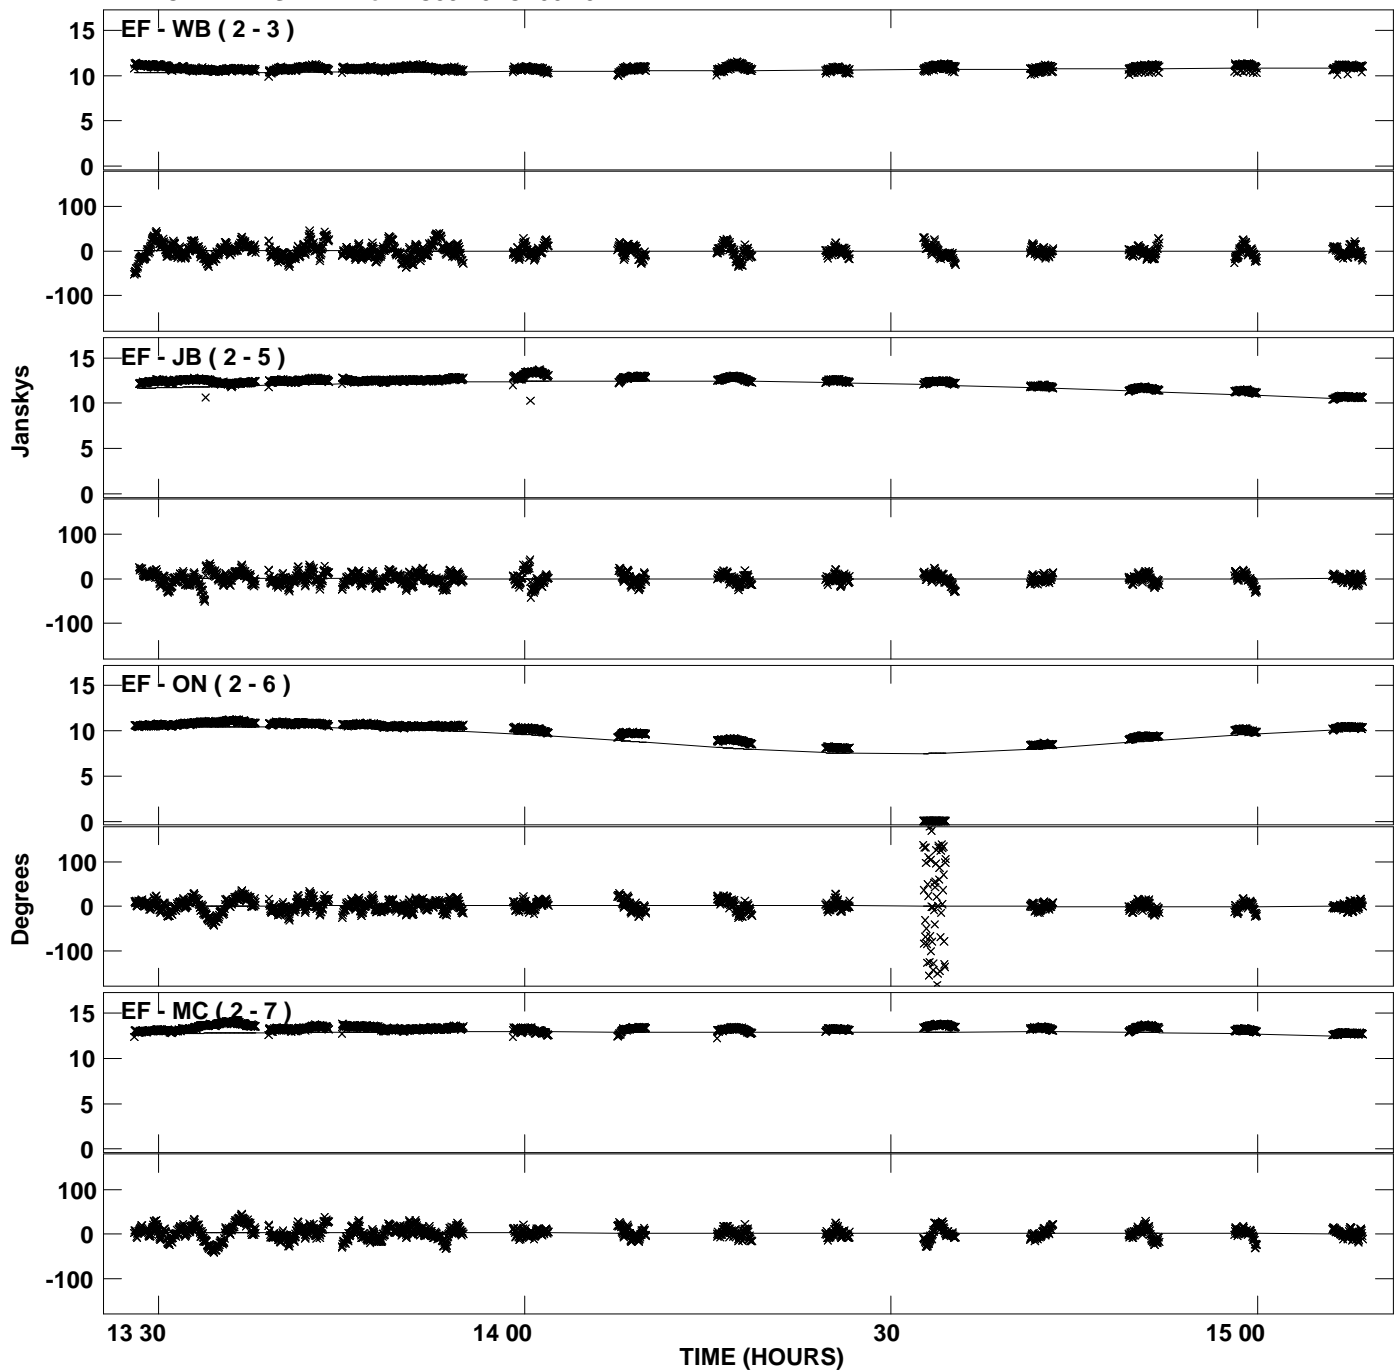

Plot file version 1 created 18-NOV-2008 14:24:56  
Amplitude and Phase vs Time for 4C39.25.MULTI.1 CL # 5  
IF 1 CHAN 1 STK LL of 4C39.25.ICL001.5

PLot file version 2 created 18-NOV-2008 14:24:56  
Amplitude and Phase vs Time for 4C39.25.MULTI.1 CL # 5  
IF 1 CHAN 1 STK LL of 4C39.25.ICL001.5

Plot file version 3 created 18-NOV-2008 14:24:56  
Amplitude and Phase vs Time for 4C39.25.MULTI.1 CL # 5  
IF 1 CHAN 1 STK RR of 4C39.25.ICL001.5

PLot file version 4 created 18-NOV-2008 14:24:56  
Amplitude and Phase vs Time for 4C39.25.MULTI.1 CL # 5  
IF 1 CHAN 1 STK RR of 4C39.25.ICL001.5