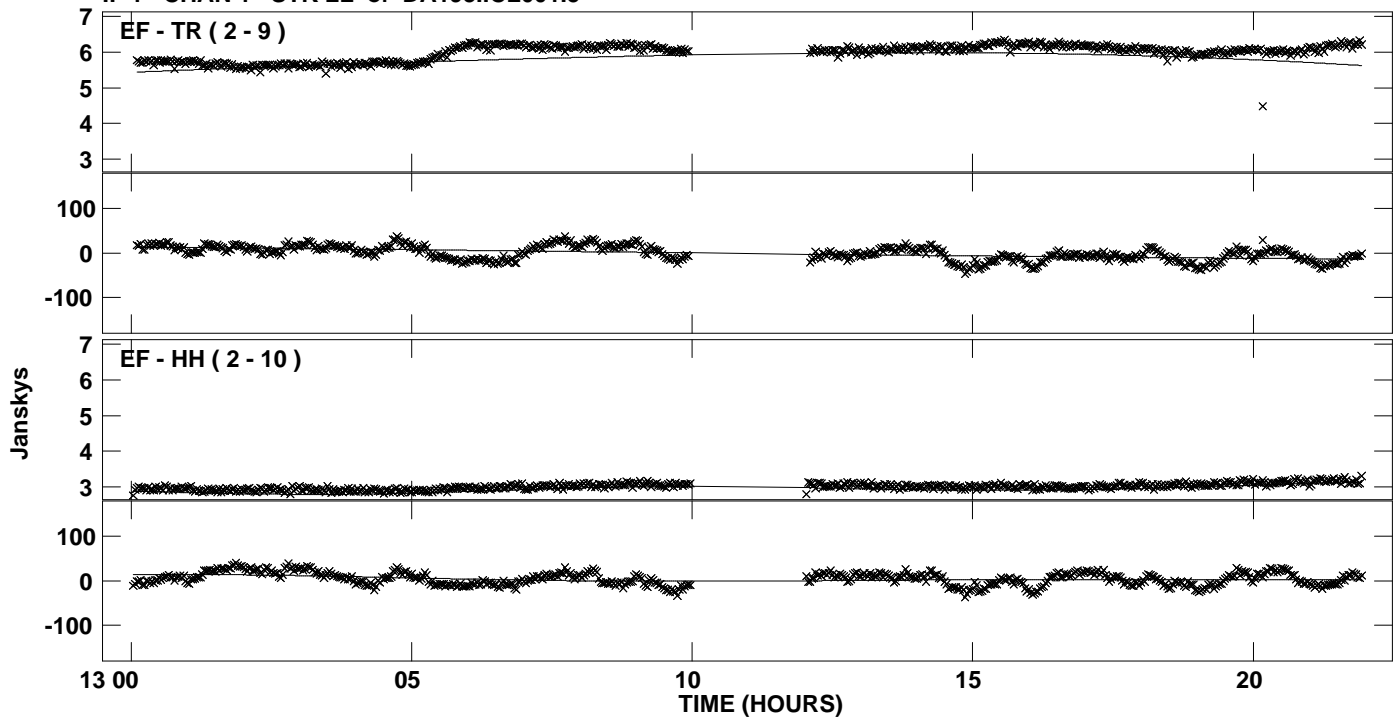

PLot file version 1 created 18-NOV-2008 14:25:06  
Amplitude andPhase vs Time for DA193.MULTI.1 CL # 5  
IF 1 CHAN 1 STK LL of DA193.ICL001.5

PLot file version 2 created 18-NOV-2008 14:25:06  
Amplitude andPhase vs Time for DA193.MULTI.1 CL # 5  
IF 1 CHAN 1 STK LL of DA193.ICL001.5

Plot file version 3 created 18-NOV-2008 14:25:06  
Amplitude and Phase vs Time for DA193.MULTI.1 CL # 5  
IF 1 CHAN 1 STK RR of DA193.ICL001.5

Plot file version 4 created 18-NOV-2008 14:25:06  
Amplitude andPhase vs Time for DA193.MULTI.1 CL # 5  
IF 1 CHAN 1 STK RR of DA193.ICL001.5