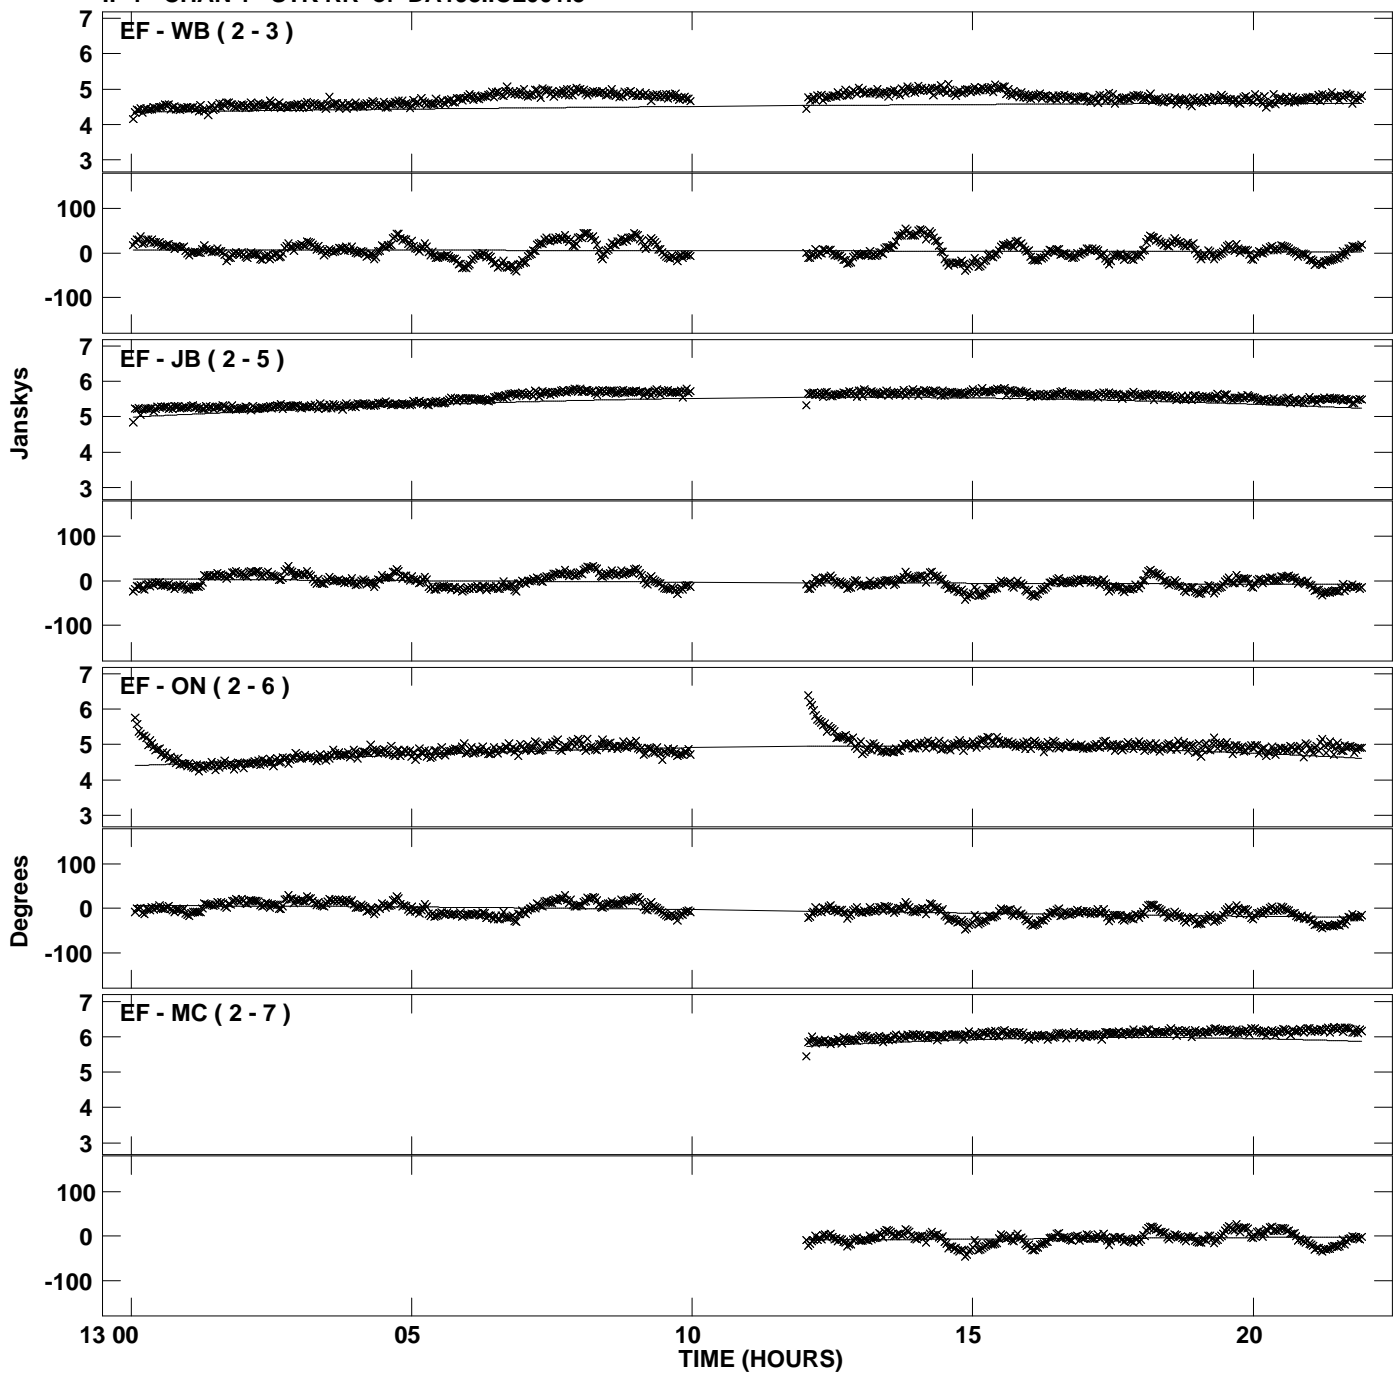

PLot file version 1 created 18-NOV-2008 14:25:06  
Amplitude andPhase vs Time for DA193.MULTI.1 CL # 5  
IF 1 CHAN 1 STK LL of DA193.ICL001.5

PLot file version 2 created 18-NOV-2008 14:25:06  
Amplitude andPhase vs Time for DA193.MULTI.1 CL # 5  
IF 1 CHAN 1 STK LL of DA193.ICL001.5

Plot file version 3 created 18-NOV-2008 14:25:06  
Amplitude and Phase vs Time for DA193.MULTI.1 CL # 5  
IF 1 CHAN 1 STK RR of DA193.ICL001.5

Plot file version 4 created 18-NOV-2008 14:25:06  
Amplitude andPhase vs Time for DA193.MULTI.1 CL # 5  
IF 1 CHAN 1 STK RR of DA193.ICL001.5