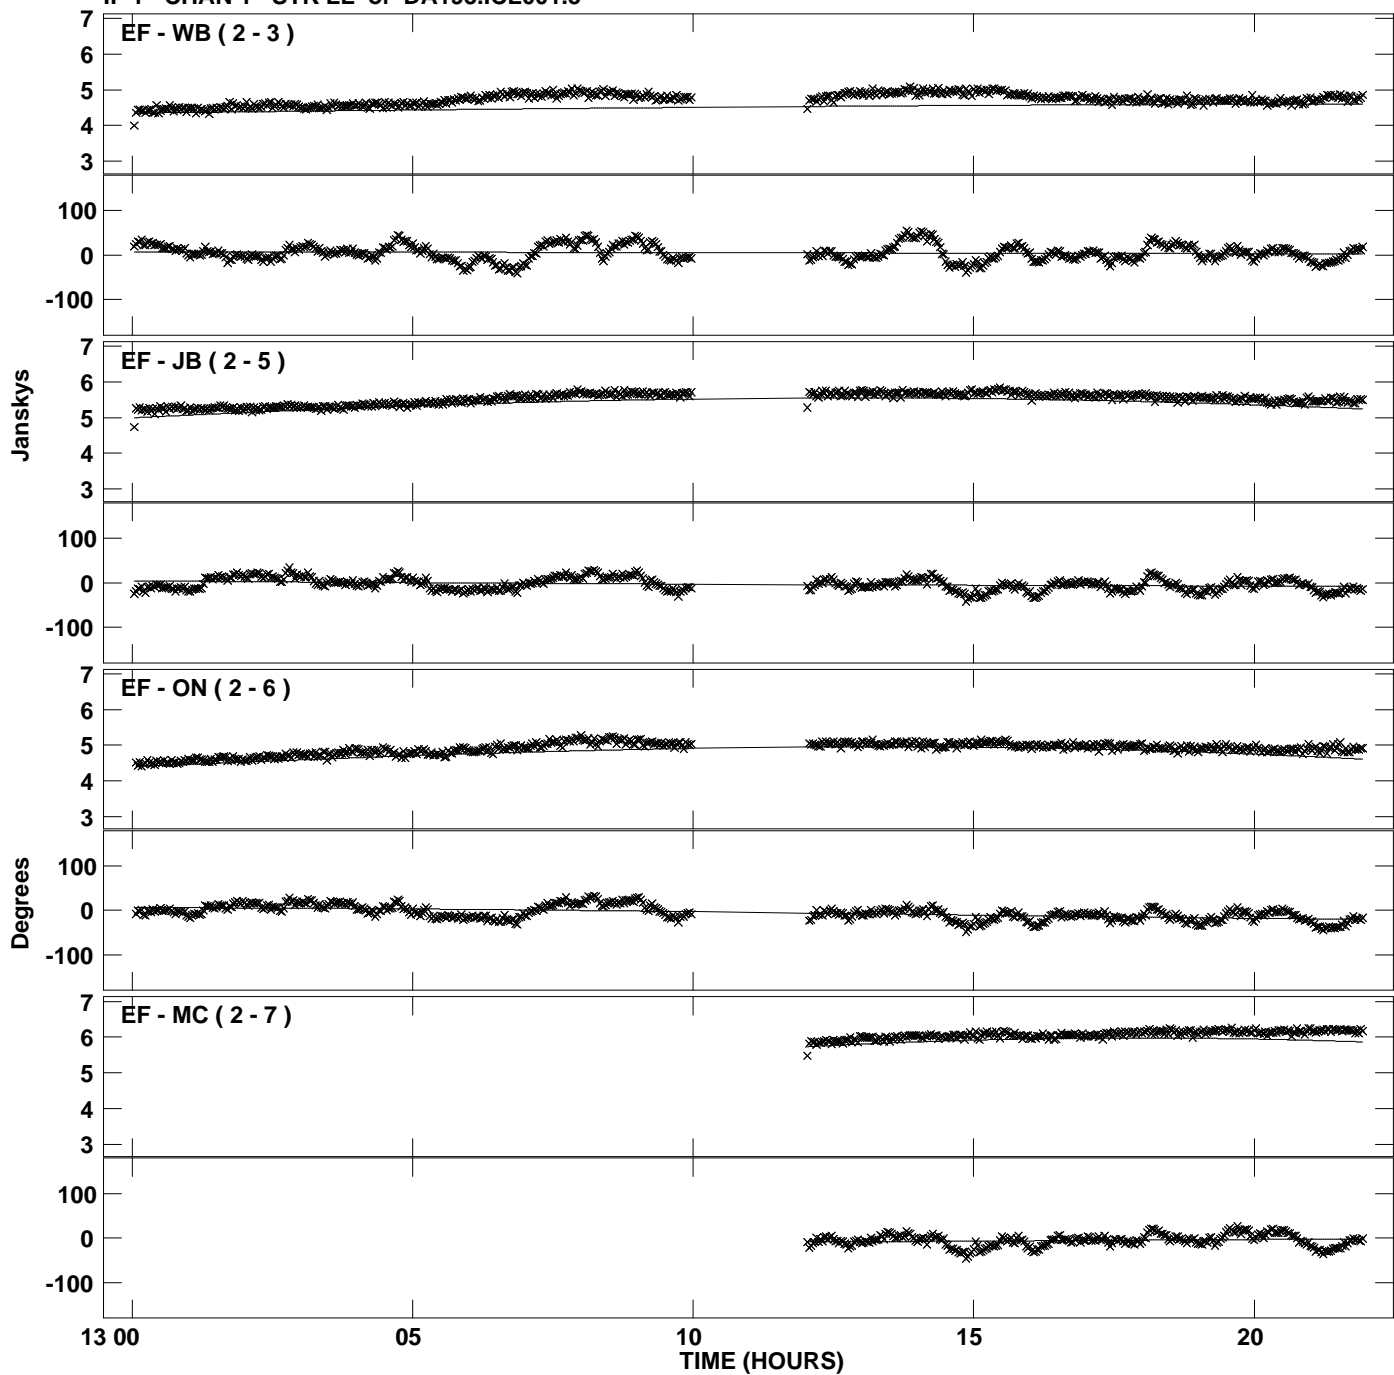

PLot file version 1 created 18-NOV-2008 14:25:06  
Amplitude andPhase vs Time for DA193.MULTI.1 CL # 5  
IF 1 CHAN 1 STK LL of DA193.ICL001.5

PLot file version 2 created 18-NOV-2008 14:25:06  
Amplitude andPhase vs Time for DA193.MULTI.1 CL # 5  
IF 1 CHAN 1 STK LL of DA193.ICL001.5

Plot file version 3 created 18-NOV-2008 14:25:06  
Amplitude and Phase vs Time for DA193.MULTI.1 CL # 5  
IF 1 CHAN 1 STK RR of DA193.ICL001.5

Plot file version 4 created 18-NOV-2008 14:25:06  
Amplitude andPhase vs Time for DA193.MULTI.1 CL # 5  
IF 1 CHAN 1 STK RR of DA193.ICL001.5