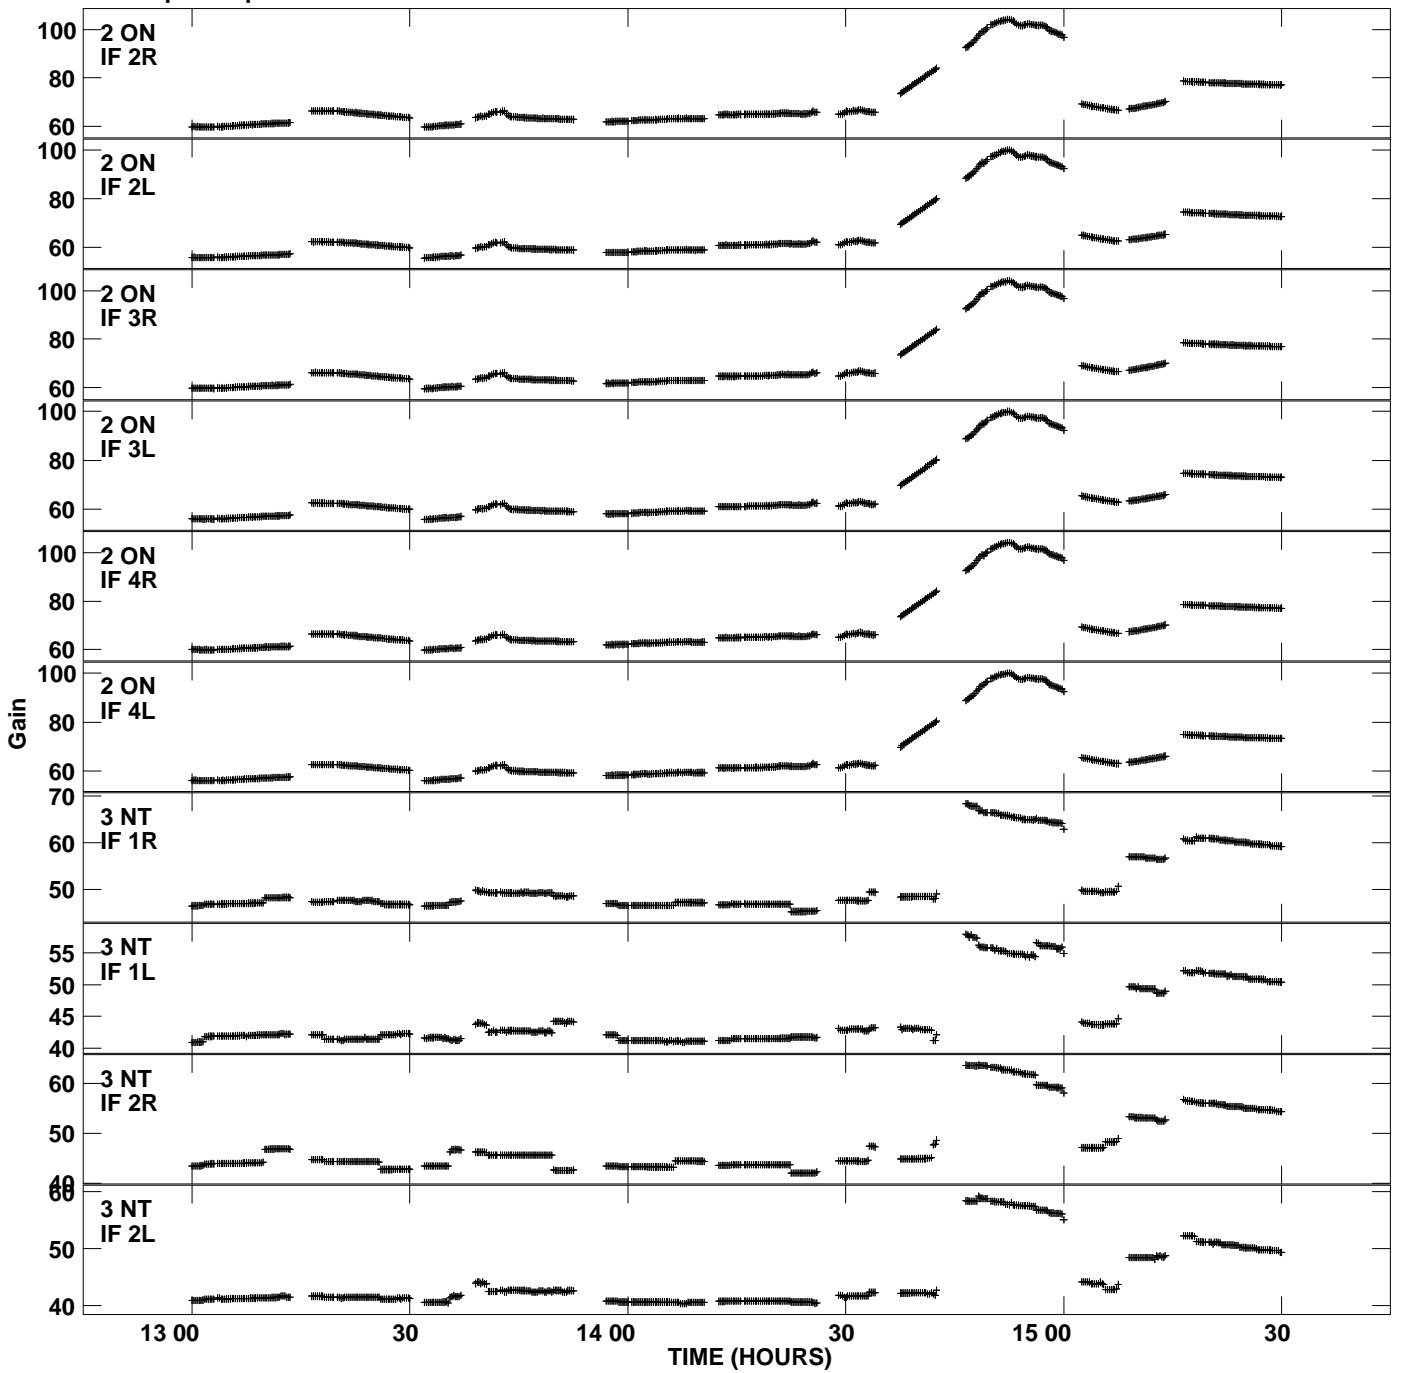

Plot file version 1 created 24-MAR-2009 12:54:18  
Gain amp vs UTC time for N08Q1.UVDATA.1  
CL 2 Rpol & Lpol IF 1 - 4

Plot file version 2 created 24-MAR-2009 12:54:18  
Gain amp vs UTC time for N08Q1.UVDATA.1  
CL 2 Rpol & Lpol IF 1 - 4

Plot file version 3 created 24-MAR-2009 12:54:18  
Gain amp vs UTC time for N08Q1.UVDATA.1  
CL 2 Rpol & Lpol IF 1 - 4