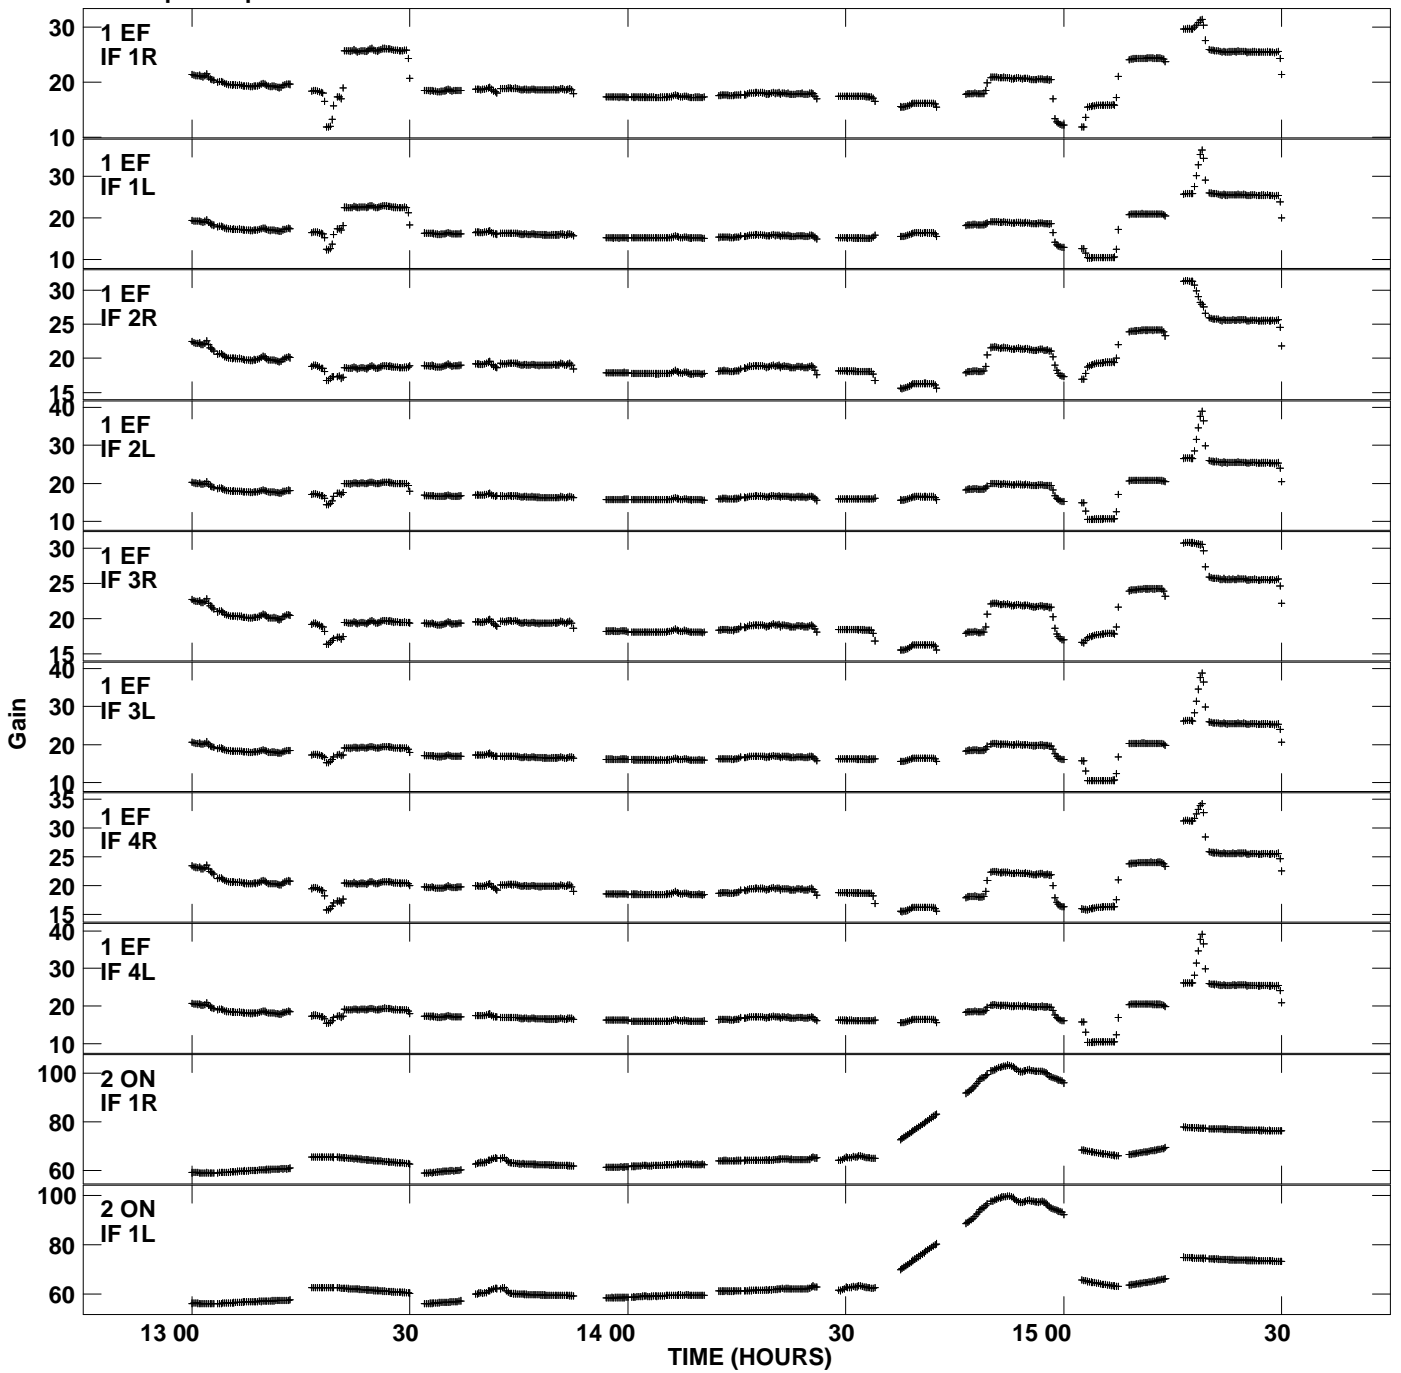

Plot file version 1 created 24-MAR-2009 12:54:18  
Gain amp vs UTC time for N08Q1.UVDATA.1  
CL 2 Rpol & Lpol IF 1 - 4

Plot file version 2 created 24-MAR-2009 12:54:18  
Gain amp vs UTC time for N08Q1.UVDATA.1  
CL 2 Rpol & Lpol IF 1 - 4

Plot file version 3 created 24-MAR-2009 12:54:18  
Gain amp vs UTC time for N08Q1.UVDATA.1  
CL 2 Rpol & Lpol IF 1 - 4