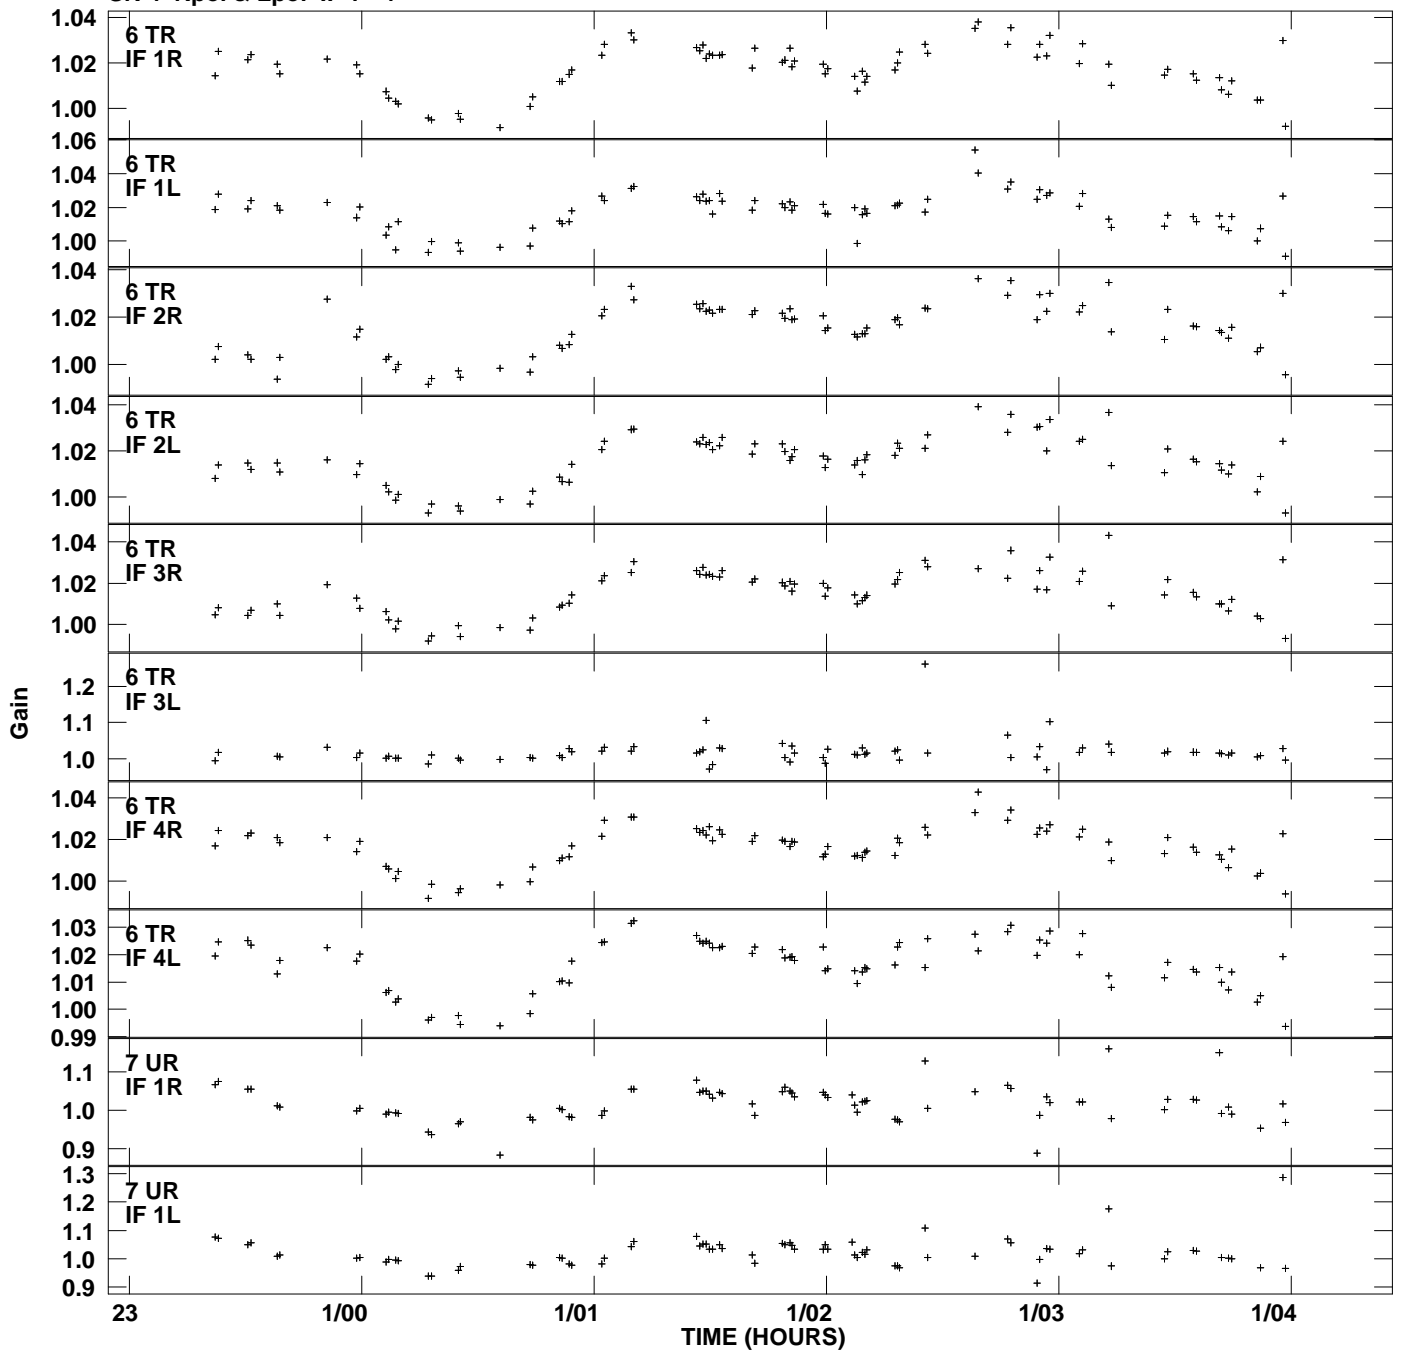

Plot file version 1 created 24-APR-2009 17:23:49
Gain amp vs UTC time for 3C345.MULTI.1
SN 4 Rpol & Lpol IF 1 - 4

Plot file version 2 created 24-APR-2009 17:23:49
Gain amp vs UTC time for 3C345.MULTI.1
SN 4 Rpol & Lpol IF 1 - 4

Plot file version 3 created 24-APR-2009 17:23:49
Gain amp vs UTC time for 3C345.MULTI.1
SN 4 Rpol & Lpol IF 1 - 4

Plot file version 4 created 24-APR-2009 17:23:49
 Gain amp vs UTC time for 3C345.MULTI.1
 SN 4 Rpol & Lpol IF 1 - 4

Plot file version 5 created 24-APR-2009 17:23:49
Gain amp vs UTC time for 3C345.MULTI.1
SN 4 Rpol & Lpol IF 1 - 4

Plot file version 6 created 24-APR-2009 17:23:49
Gain amp vs UTC time for 3C345.MULTI.1
SN 4 Rpol & Lpol IF 1 - 4

Plot file version 7 created 24-APR-2009 17:23:49
Gain amp vs UTC time for 3C345.MULTI.1
SN 4 Rpol & Lpol IF 1 - 4

Plot file version 8 created 24-APR-2009 17:23:49
Gain amp vs UTC time for 3C345.MULTI.1
SN 4 Rpol & Lpol IF 1 - 4