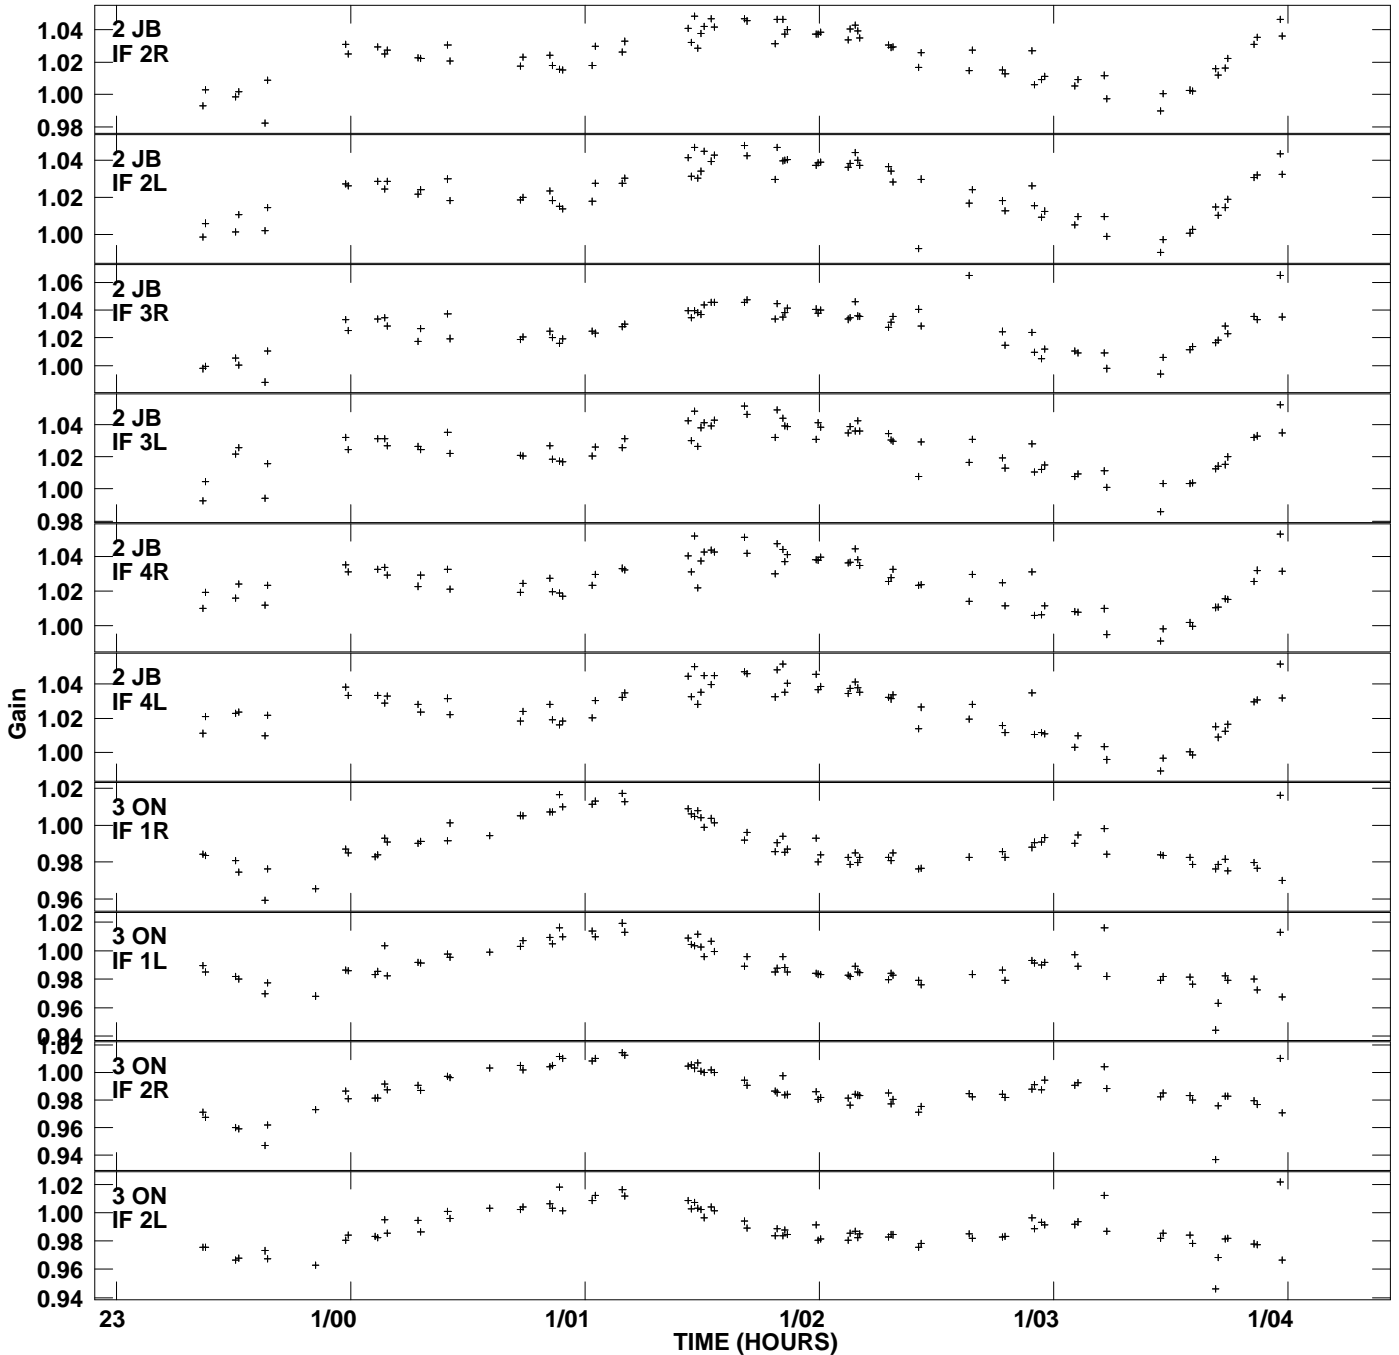

Plot file version 1 created 24-APR-2009 17:23:49
Gain amp vs UTC time for 3C345.MULTI.1
SN 4 Rpol & Lpol IF 1 - 4

Plot file version 2 created 24-APR-2009 17:23:49
Gain amp vs UTC time for 3C345.MULTI.1
SN 4 Rpol & Lpol IF 1 - 4

Plot file version 3 created 24-APR-2009 17:23:49
Gain amp vs UTC time for 3C345.MULTI.1
SN 4 Rpol & Lpol IF 1 - 4

Plot file version 4 created 24-APR-2009 17:23:49
 Gain amp vs UTC time for 3C345.MULTI.1
 SN 4 Rpol & Lpol IF 1 - 4

Plot file version 5 created 24-APR-2009 17:23:49
Gain amp vs UTC time for 3C345.MULTI.1
SN 4 Rpol & Lpol IF 1 - 4

Plot file version 6 created 24-APR-2009 17:23:49
Gain amp vs UTC time for 3C345.MULTI.1
SN 4 Rpol & Lpol IF 1 - 4

Plot file version 7 created 24-APR-2009 17:23:49
Gain amp vs UTC time for 3C345.MULTI.1
SN 4 Rpol & Lpol IF 1 - 4

Plot file version 8 created 24-APR-2009 17:23:49
Gain amp vs UTC time for 3C345.MULTI.1
SN 4 Rpol & Lpol IF 1 - 4