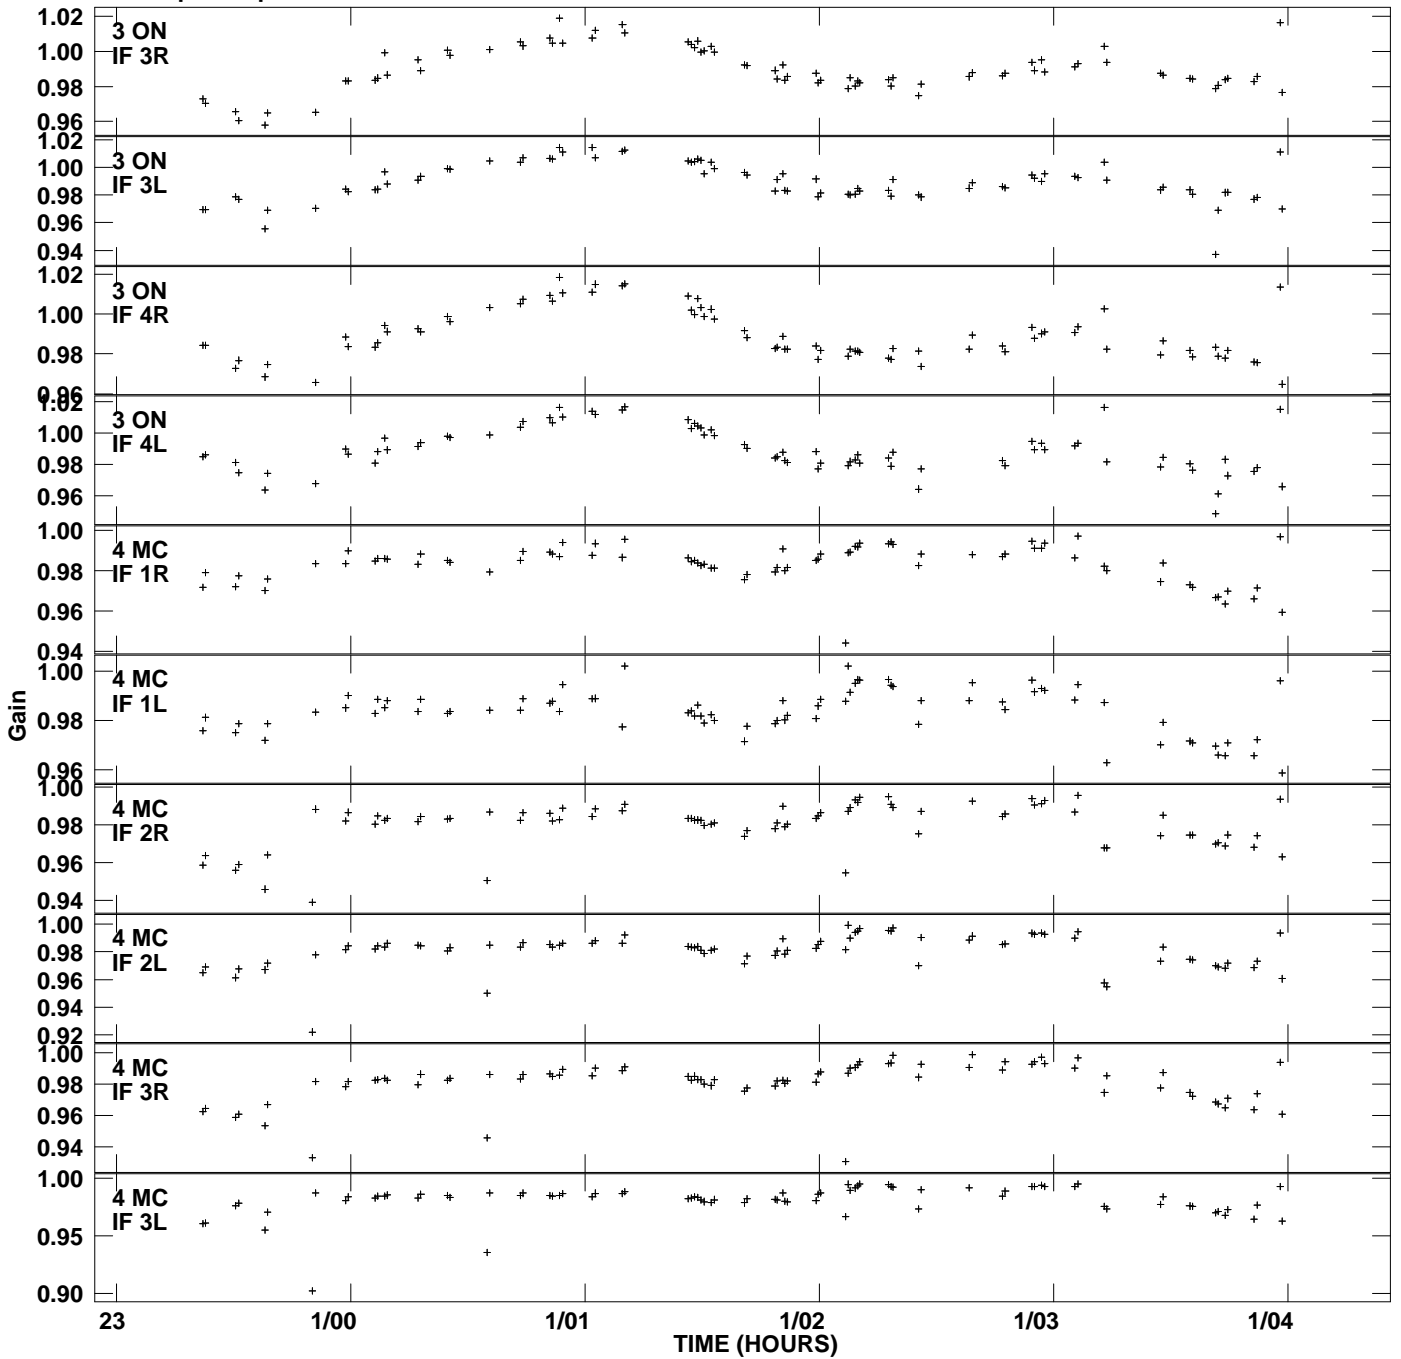

Plot file version 1 created 24-APR-2009 17:23:49
Gain amp vs UTC time for 3C345.MULTI.1
SN 4 Rpol & Lpol IF 1 - 4

Plot file version 2 created 24-APR-2009 17:23:49
Gain amp vs UTC time for 3C345.MULTI.1
SN 4 Rpol & Lpol IF 1 - 4

Plot file version 3 created 24-APR-2009 17:23:49
Gain amp vs UTC time for 3C345.MULTI.1
SN 4 Rpol & Lpol IF 1 - 4

Plot file version 4 created 24-APR-2009 17:23:49
 Gain amp vs UTC time for 3C345.MULTI.1
 SN 4 Rpol & Lpol IF 1 - 4

Plot file version 5 created 24-APR-2009 17:23:49
Gain amp vs UTC time for 3C345.MULTI.1
SN 4 Rpol & Lpol IF 1 - 4

Plot file version 6 created 24-APR-2009 17:23:49
Gain amp vs UTC time for 3C345.MULTI.1
SN 4 Rpol & Lpol IF 1 - 4

Plot file version 7 created 24-APR-2009 17:23:49
Gain amp vs UTC time for 3C345.MULTI.1
SN 4 Rpol & Lpol IF 1 - 4

Plot file version 8 created 24-APR-2009 17:23:49
Gain amp vs UTC time for 3C345.MULTI.1
SN 4 Rpol & Lpol IF 1 - 4