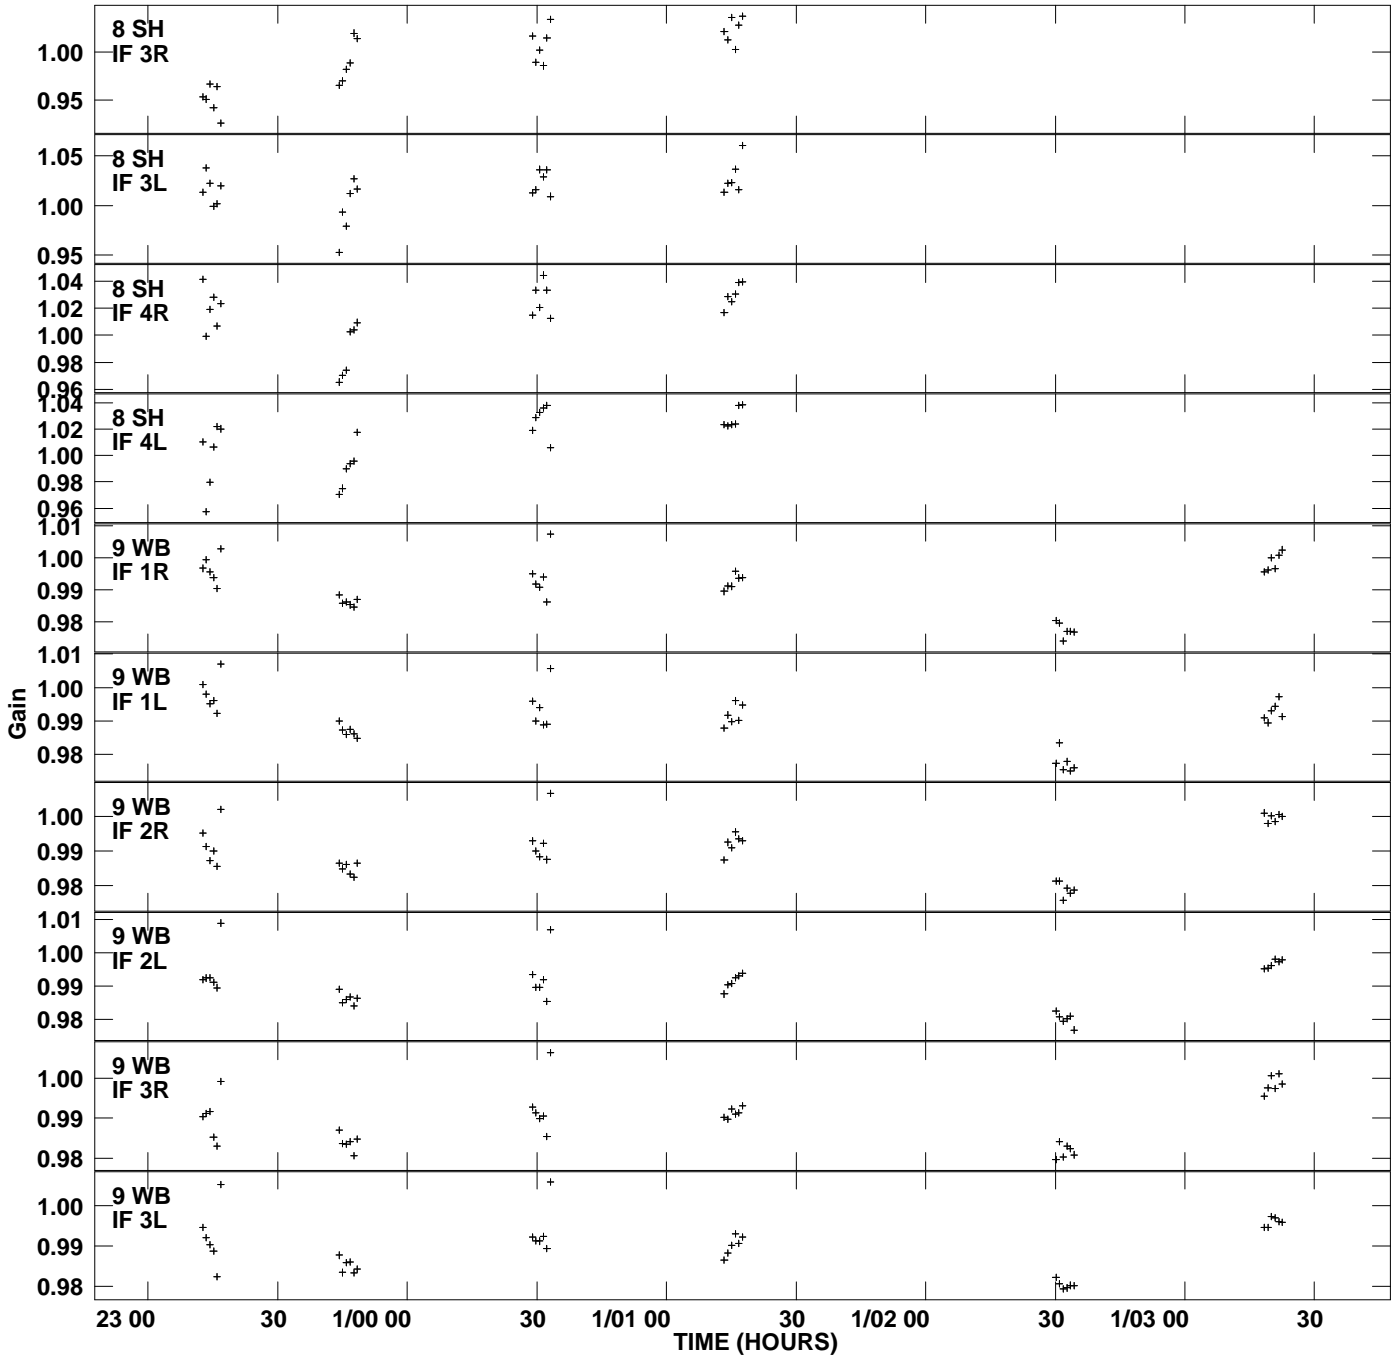

Plot file version 1 created 24-APR-2009 17:22:20  
Gain amp vs UTC time for OQ208.MULTI.1  
SN 4 Rpol & Lpol IF 1 - 4

Plot file version 2 created 24-APR-2009 17:22:20  
Gain amp vs UTC time for OQ208.MULTI.1  
SN 4 Rpol & Lpol IF 1 - 4

Plot file version 3 created 24-APR-2009 17:22:20  
Gain amp vs UTC time for OQ208.MULTI.1  
SN 4 Rpol & Lpol IF 1 - 4

Plot file version 4 created 24-APR-2009 17:22:20  
 Gain amp vs UTC time for OQ208.MULTI.1  
 SN 4 Rpol & Lpol IF 1 - 4

Plot file version 5 created 24-APR-2009 17:22:20  
 Gain amp vs UTC time for OQ208.MULTI.1  
 SN 4 Rpol & Lpol IF 1 - 4

Plot file version 6 created 24-APR-2009 17:22:20  
 Gain amp vs UTC time for OQ208.MULTI.1  
 SN 4 Rpol & Lpol IF 1 - 4

Plot file version 7 created 24-APR-2009 17:22:20  
Gain amp vs UTC time for OQ208.MULTI.1  
SN 4 Rpol & Lpol IF 1 - 4

Plot file version 8 created 24-APR-2009 17:22:20  
Gain amp vs UTC time for OQ208.MULTI.1  
SN 4 Rpol & Lpol IF 1 - 4