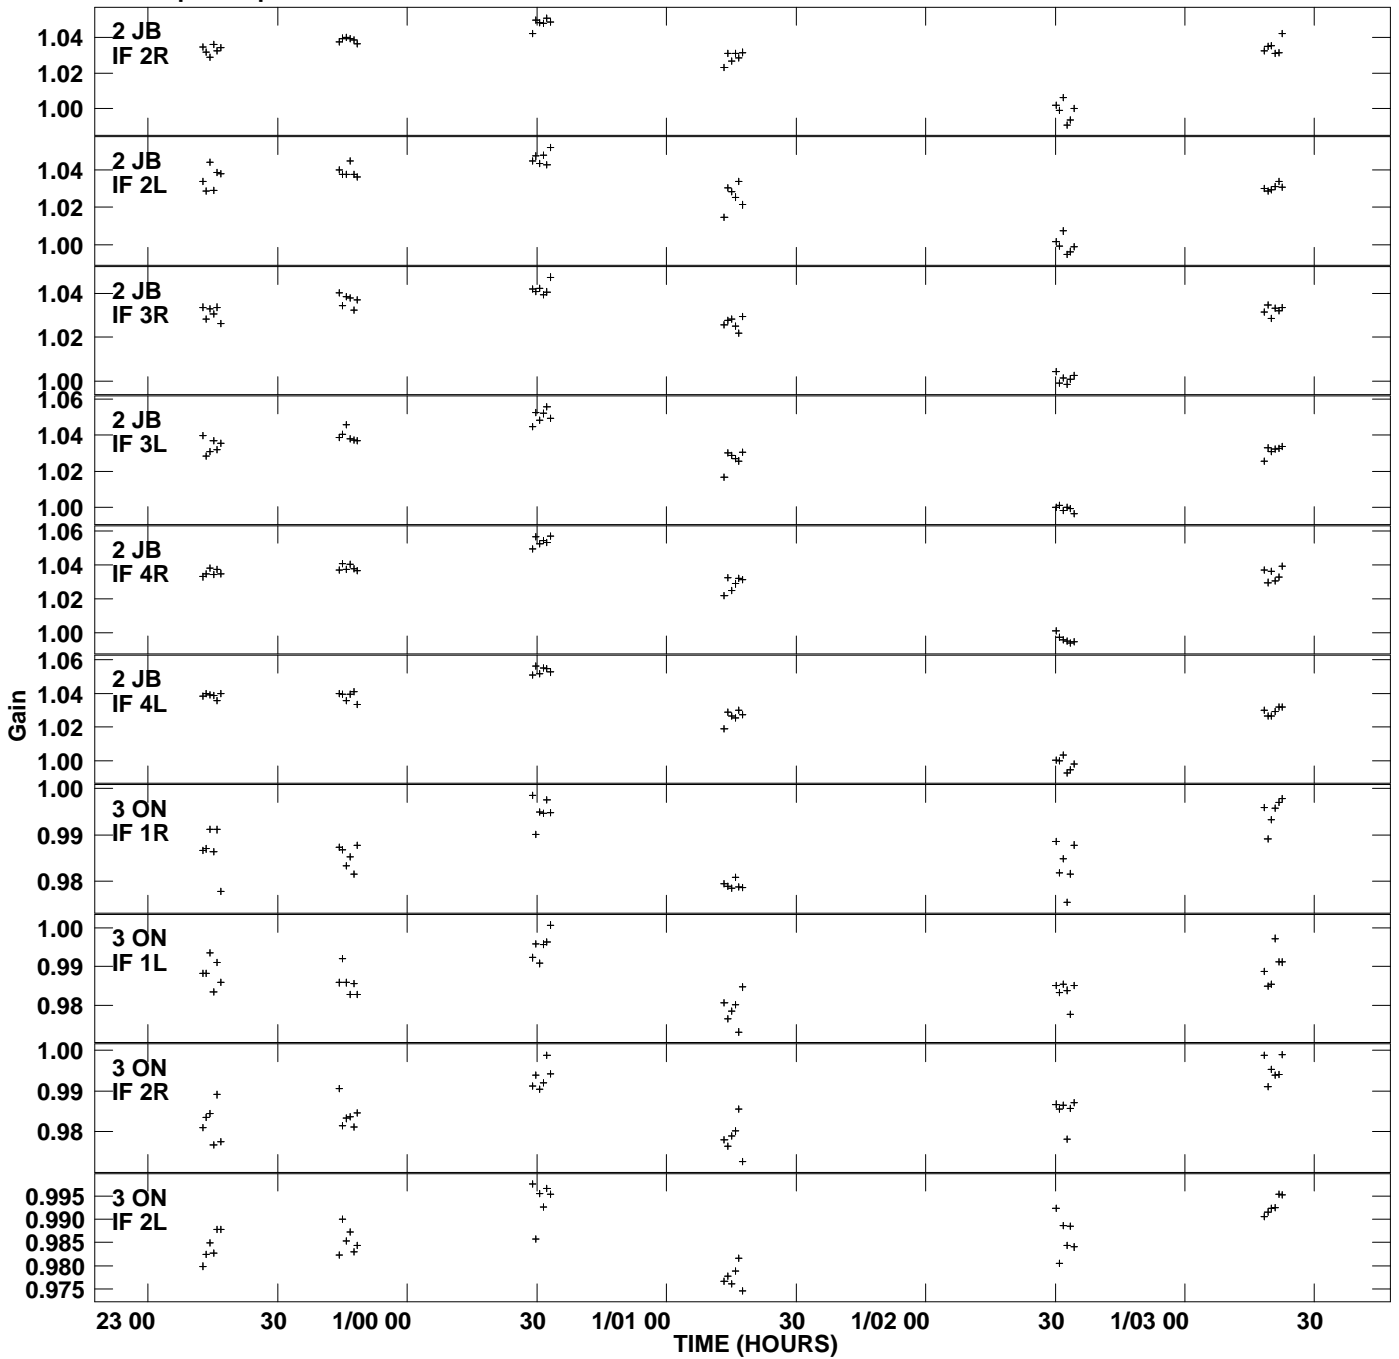

Plot file version 1 created 24-APR-2009 17:22:20  
Gain amp vs UTC time for OQ208.MULTI.1  
SN 4 Rpol & Lpol IF 1 - 4

Plot file version 2 created 24-APR-2009 17:22:20  
Gain amp vs UTC time for OQ208.MULTI.1  
SN 4 Rpol & Lpol IF 1 - 4

Plot file version 3 created 24-APR-2009 17:22:20  
Gain amp vs UTC time for OQ208.MULTI.1  
SN 4 Rpol & Lpol IF 1 - 4

Plot file version 4 created 24-APR-2009 17:22:20  
 Gain amp vs UTC time for OQ208.MULTI.1  
 SN 4 Rpol & Lpol IF 1 - 4

Plot file version 5 created 24-APR-2009 17:22:20  
 Gain amp vs UTC time for OQ208.MULTI.1  
 SN 4 Rpol & Lpol IF 1 - 4

Plot file version 6 created 24-APR-2009 17:22:20  
 Gain amp vs UTC time for OQ208.MULTI.1  
 SN 4 Rpol & Lpol IF 1 - 4

Plot file version 7 created 24-APR-2009 17:22:20  
Gain amp vs UTC time for OQ208.MULTI.1  
SN 4 Rpol & Lpol IF 1 - 4

Plot file version 8 created 24-APR-2009 17:22:20  
Gain amp vs UTC time for OQ208.MULTI.1  
SN 4 Rpol & Lpol IF 1 - 4