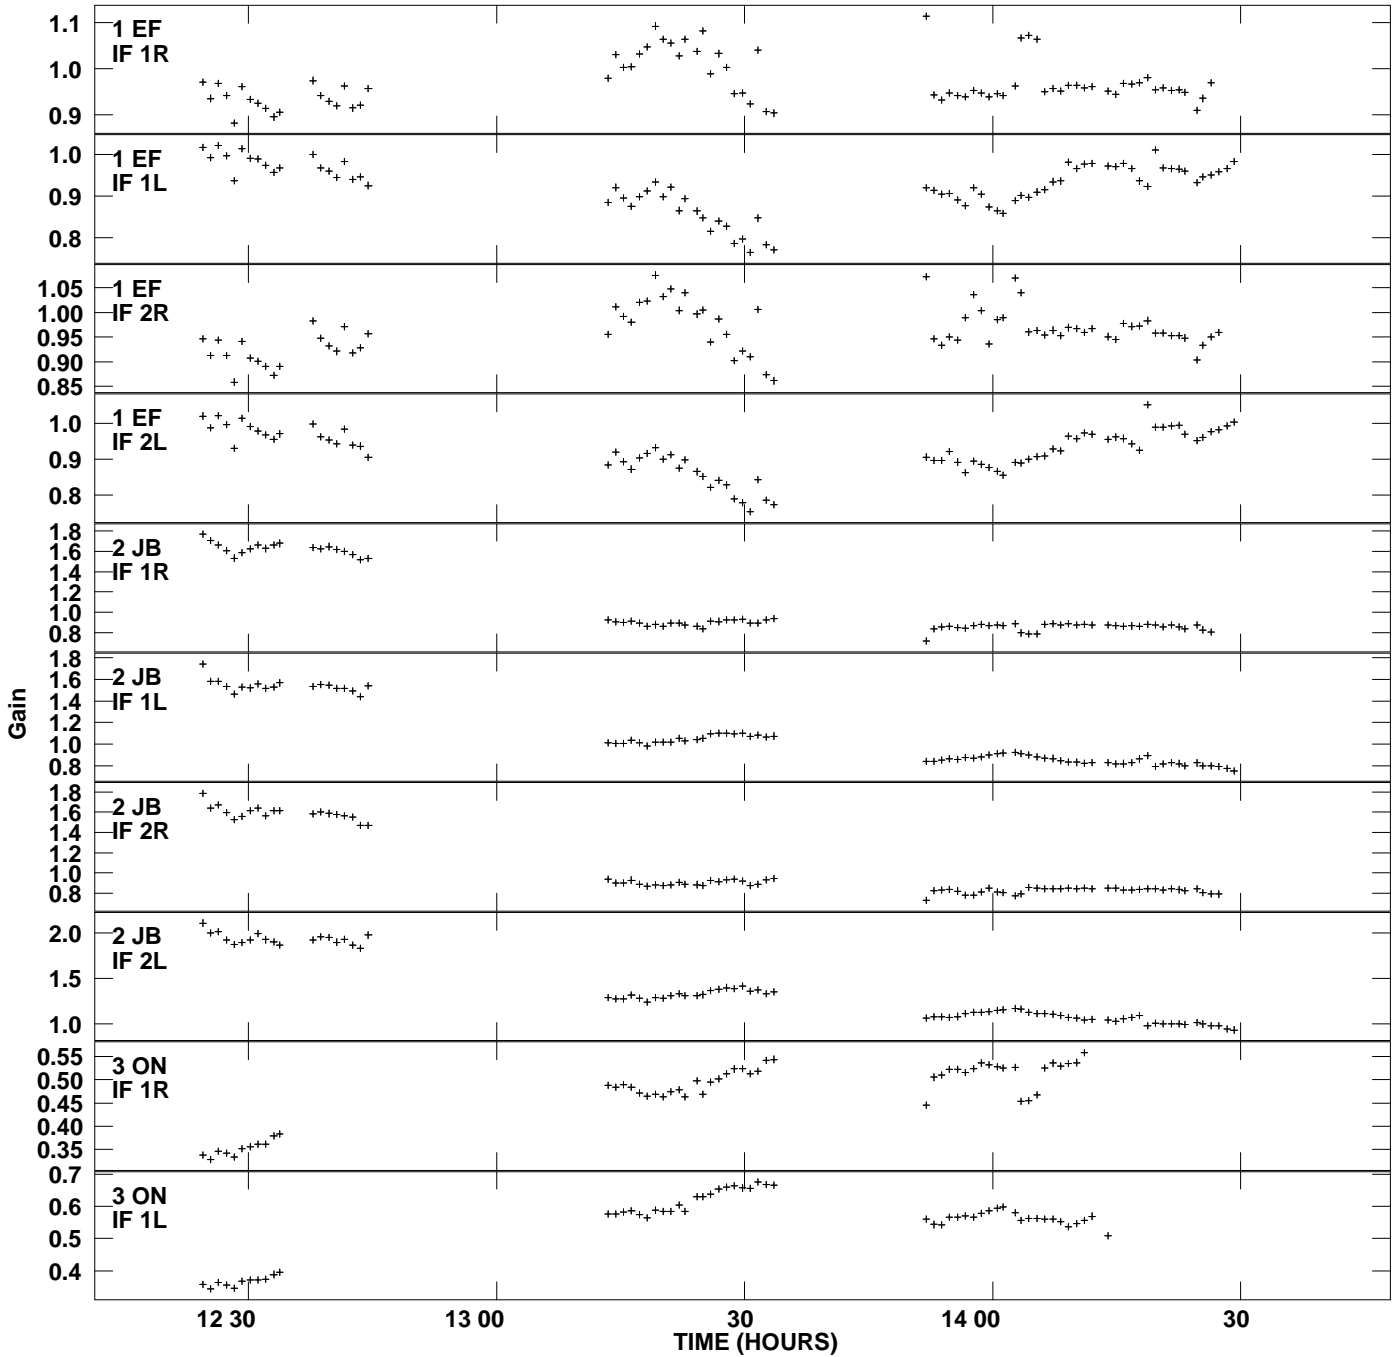

Plot file version 1 created 28-APR-2009 19:46:00
Gain amp vs UTC time for 3C84.MULTI.1
SN 2 Rpol & Lpol IF 1 - 2

Plot file version 2 created 28-APR-2009 19:46:00
 Gain amp vs UTC time for 3C84.MULTI.1
 SN 2 Rpol & Lpol IF 1 - 2

Plot file version 3 created 28-APR-2009 19:46:00
Gain amp vs UTC time for 3C84.MULTI.1
SN 2 Rpol & Lpol IF 1 - 2