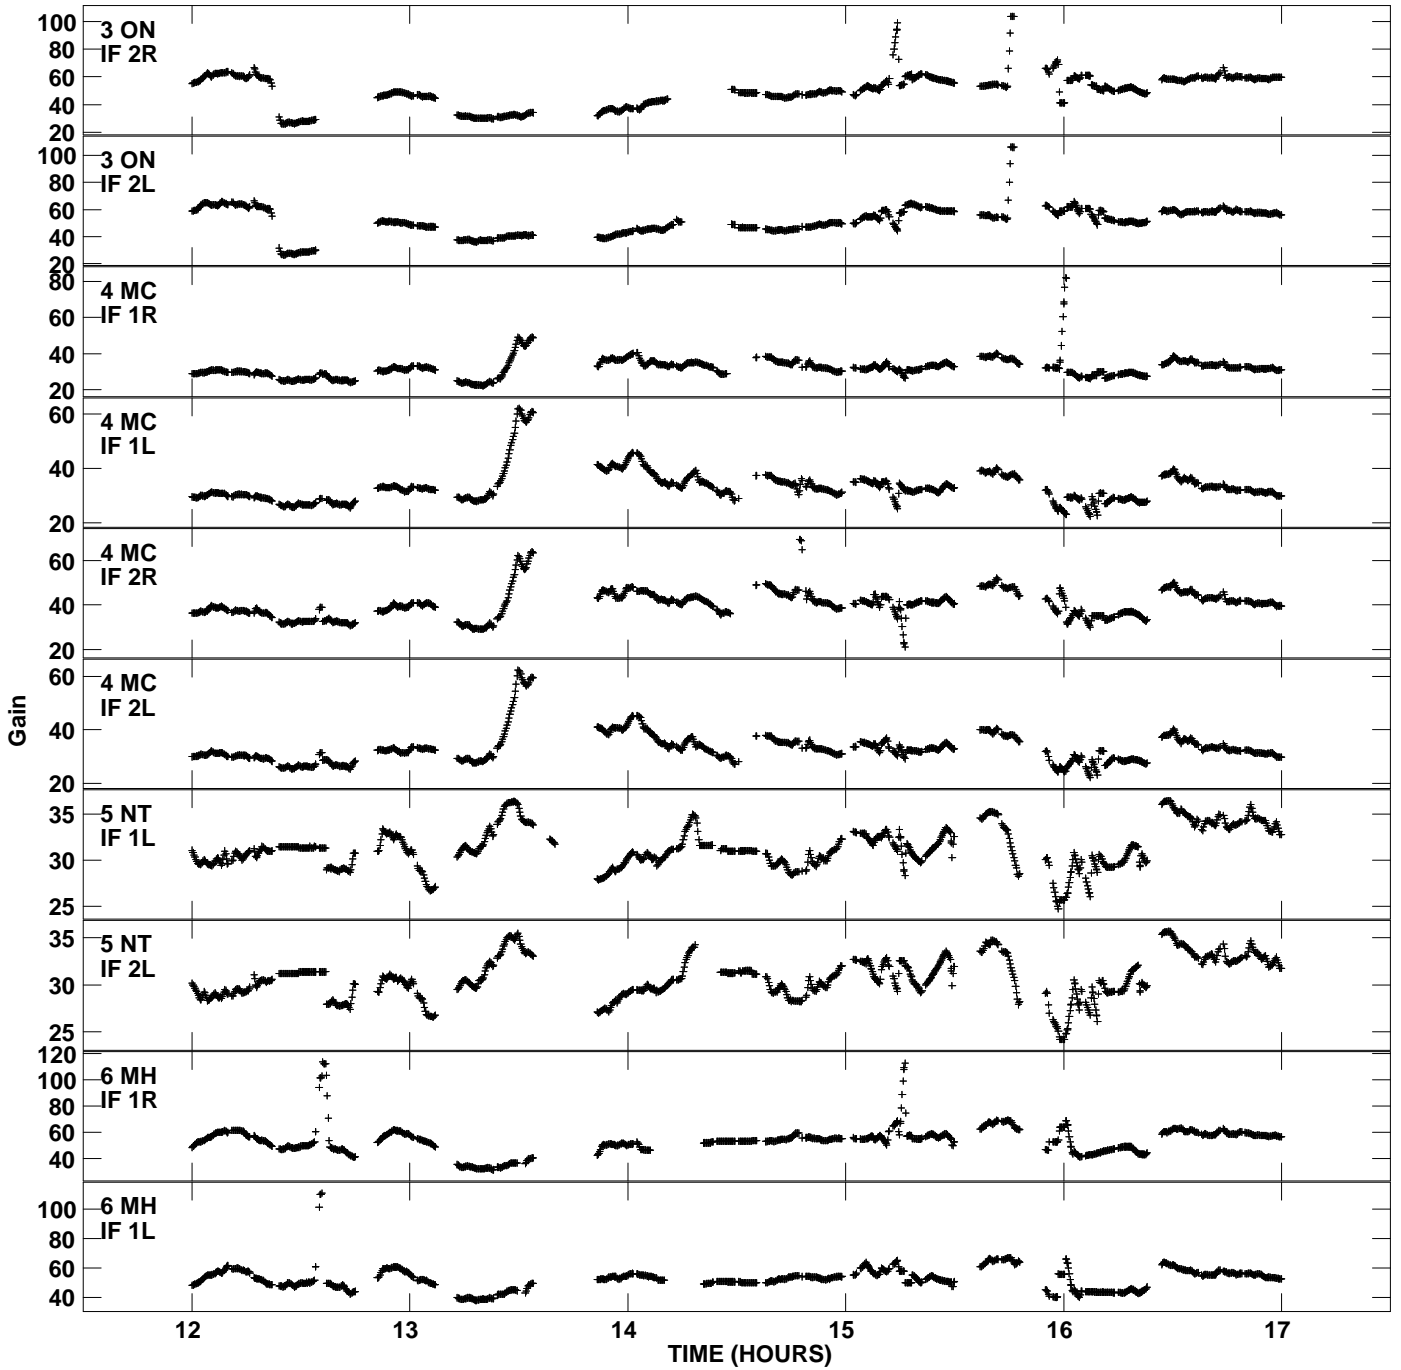

Plot file version 1 created 28-APR-2009 19:47:21
Gain amp vs UTC time for N09K1.TMP.1
CL 4 Rpol & Lpol IF 1 - 2

Plot file version 2 created 28-APR-2009 19:47:21
Gain amp vs UTC time for N09K1.TMP.1
CL 4 Rpol & Lpol IF 1 - 2

Plot file version 3 created 28-APR-2009 19:47:21
Gain amp vs UTC time for N09K1.TMP.1
CL 4 Rpol & Lpol IF 1 - 2