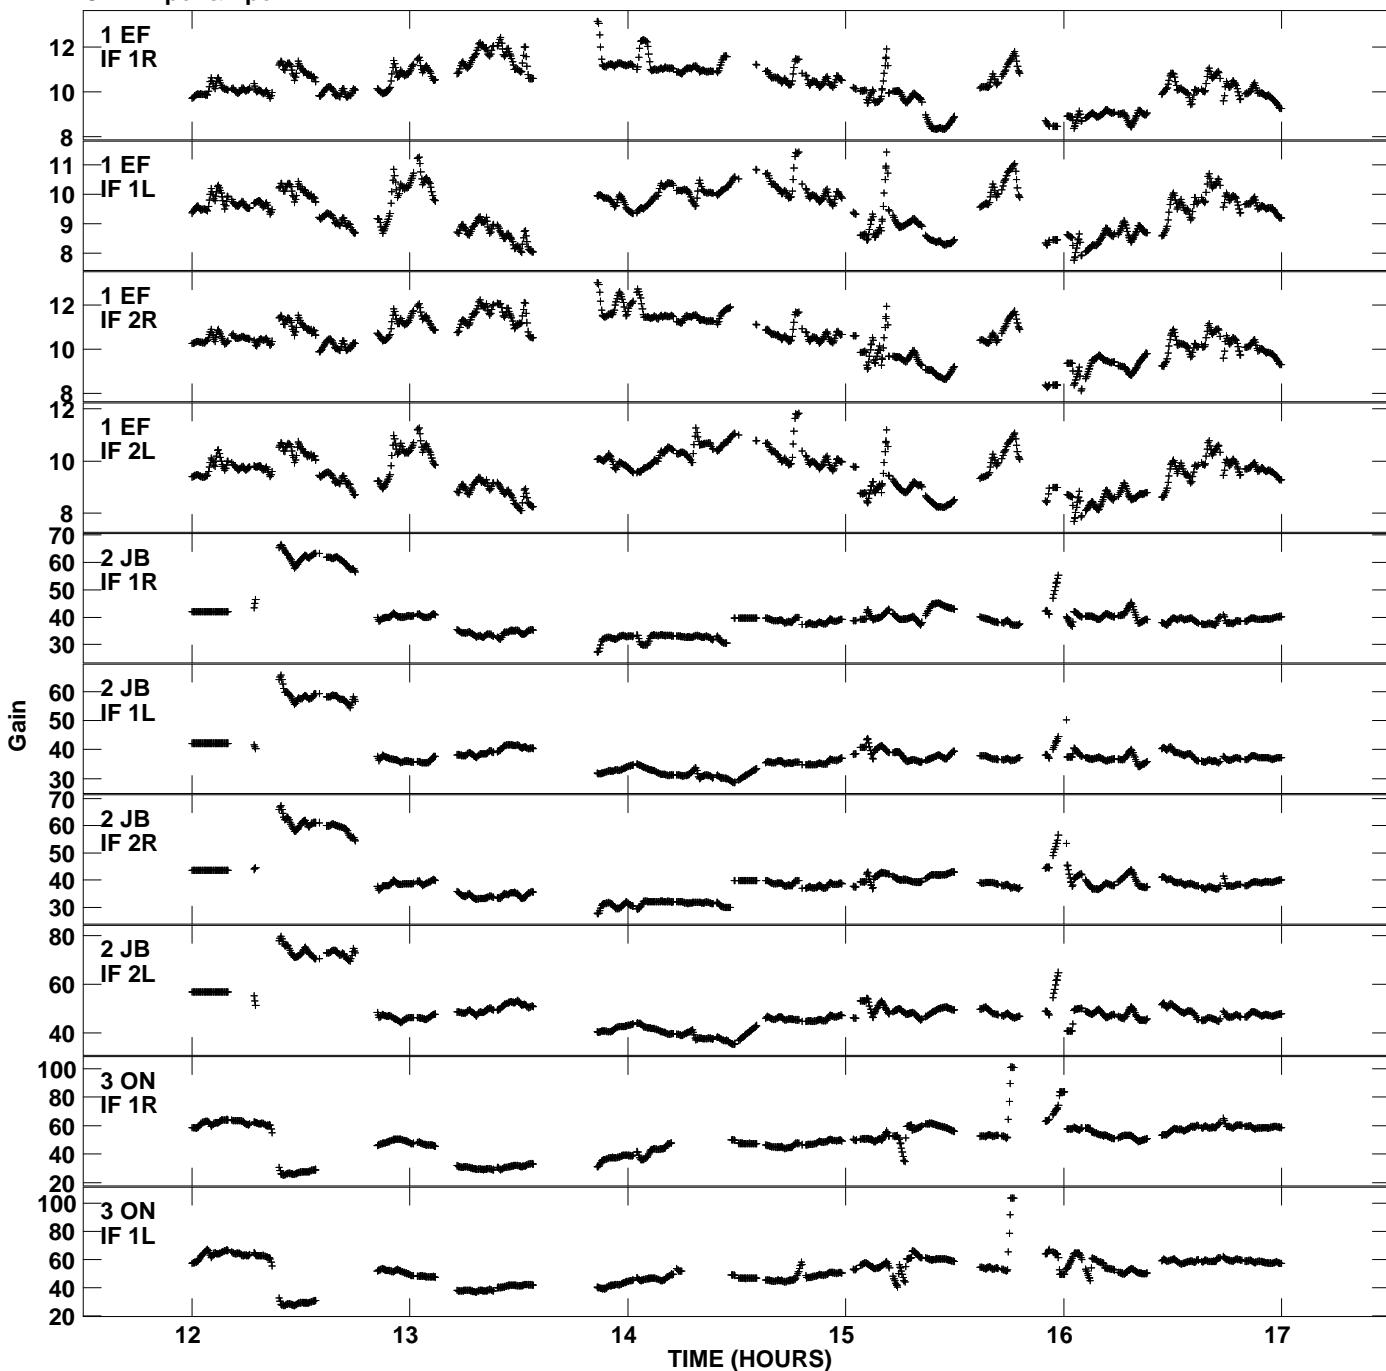

Plot file version 1 created 28-APR-2009 19:47:21
Gain amp vs UTC time for N09K1.TMP.1
CL 4 Rpol & Lpol IF 1 - 2

Plot file version 2 created 28-APR-2009 19:47:21
Gain amp vs UTC time for N09K1.TMP.1
CL 4 Rpol & Lpol IF 1 - 2

Plot file version 3 created 28-APR-2009 19:47:21
Gain amp vs UTC time for N09K1.TMP.1
CL 4 Rpol & Lpol IF 1 - 2