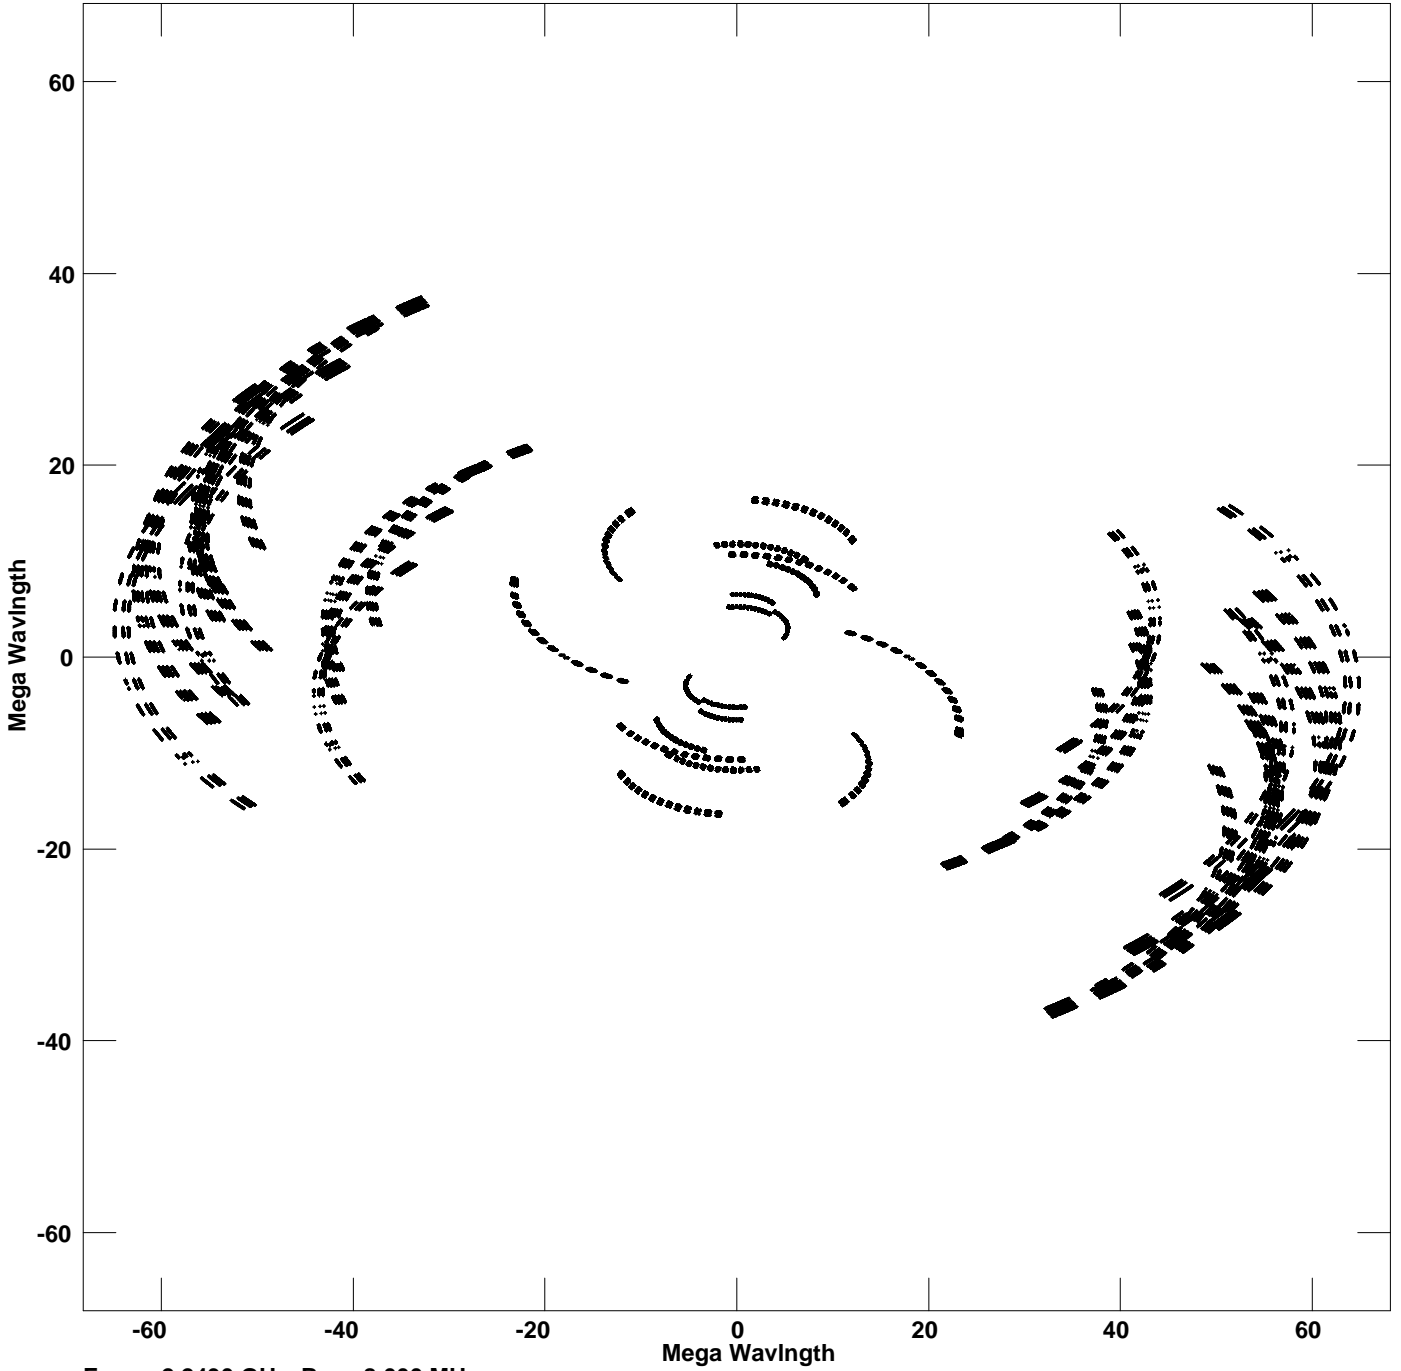

Plot file version 1 created 07-SEP-2009 10:39:11
V vs U for 1156+295.MULTI.1 Source:1156+295
Ants * - * Stokes RR IF# 1 - 4 Chan# 1

Freq = 2.2490 GHz, Bw = 8.000 MHz