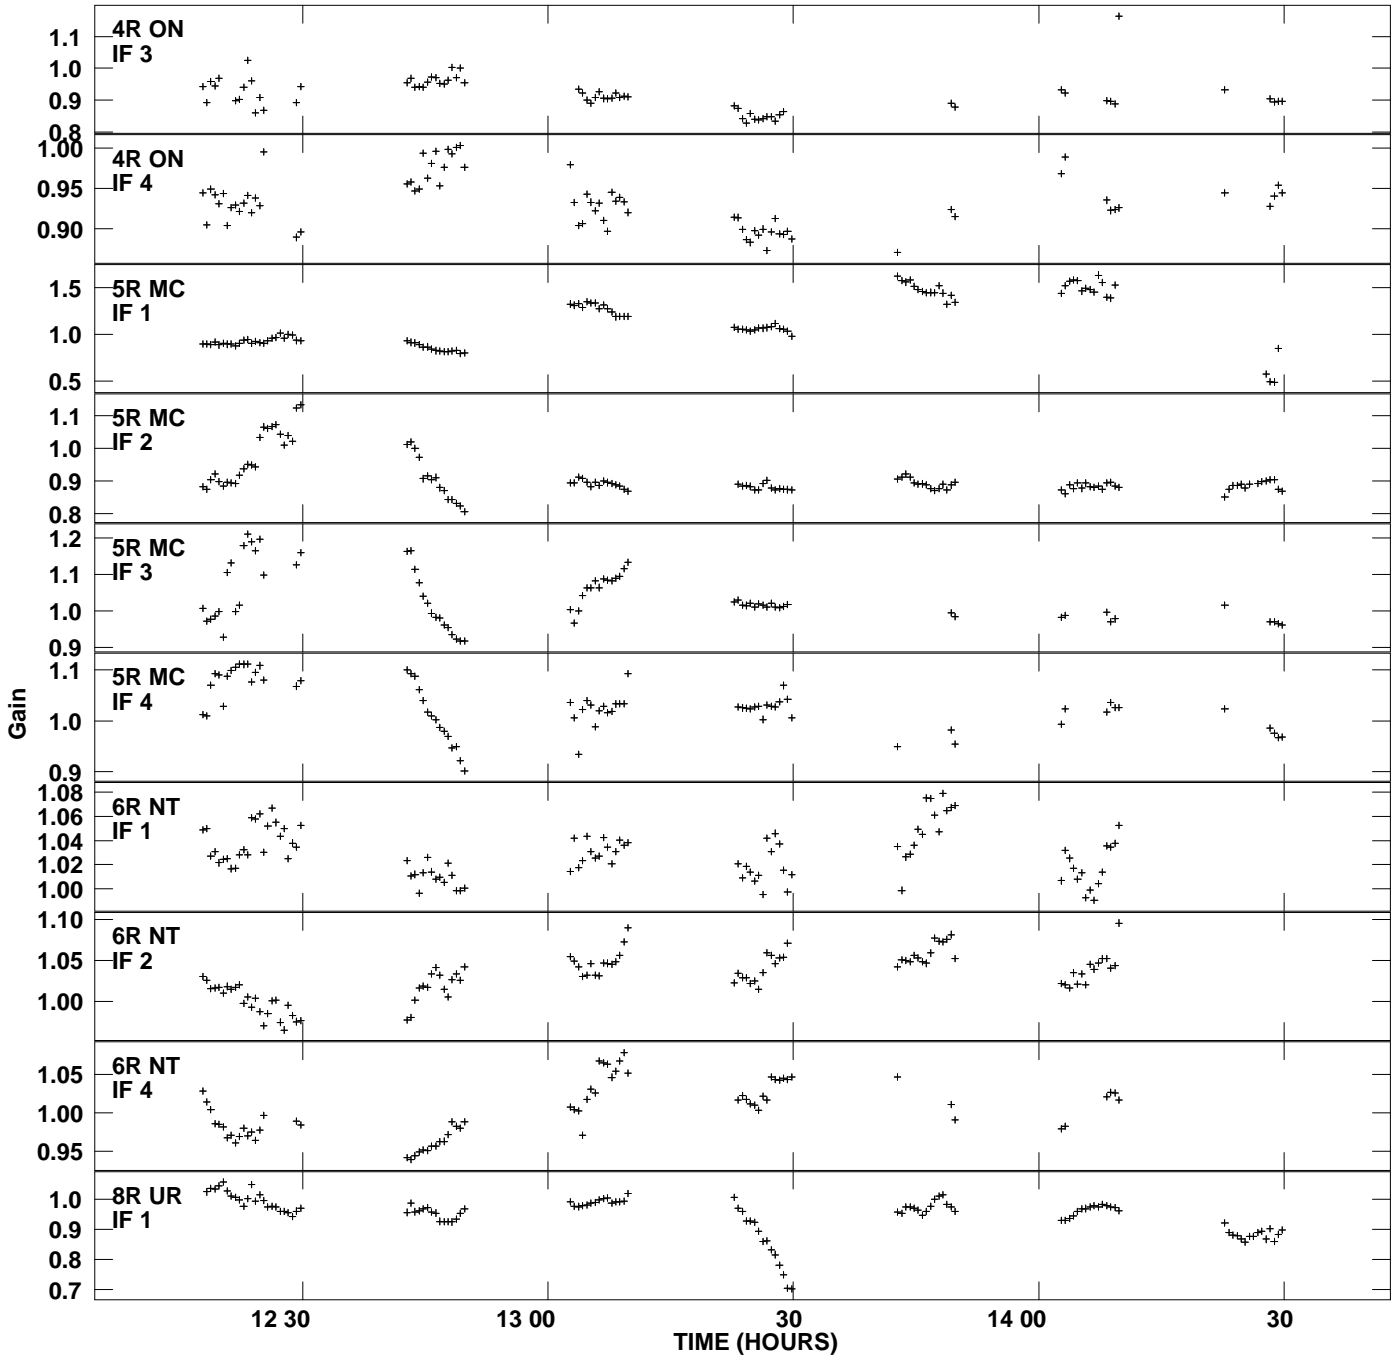

Plot file version 1 created 07-SEP-2009 10:38:40
 Gain amp vs UTC time for 4C39.25.MULTI.1
 SN 2 Rpol IF 1 - 4

Plot file version 2 created 07-SEP-2009 10:38:40
Gain amp vs UTC time for 4C39.25.MULTI.1
SN 2 Rpol IF 1 - 4

Plot file version 3 created 07-SEP-2009 10:38:40
Gain amp vs UTC time for 4C39.25.MULTI.1
SN 2 Rpol IF 1 - 4