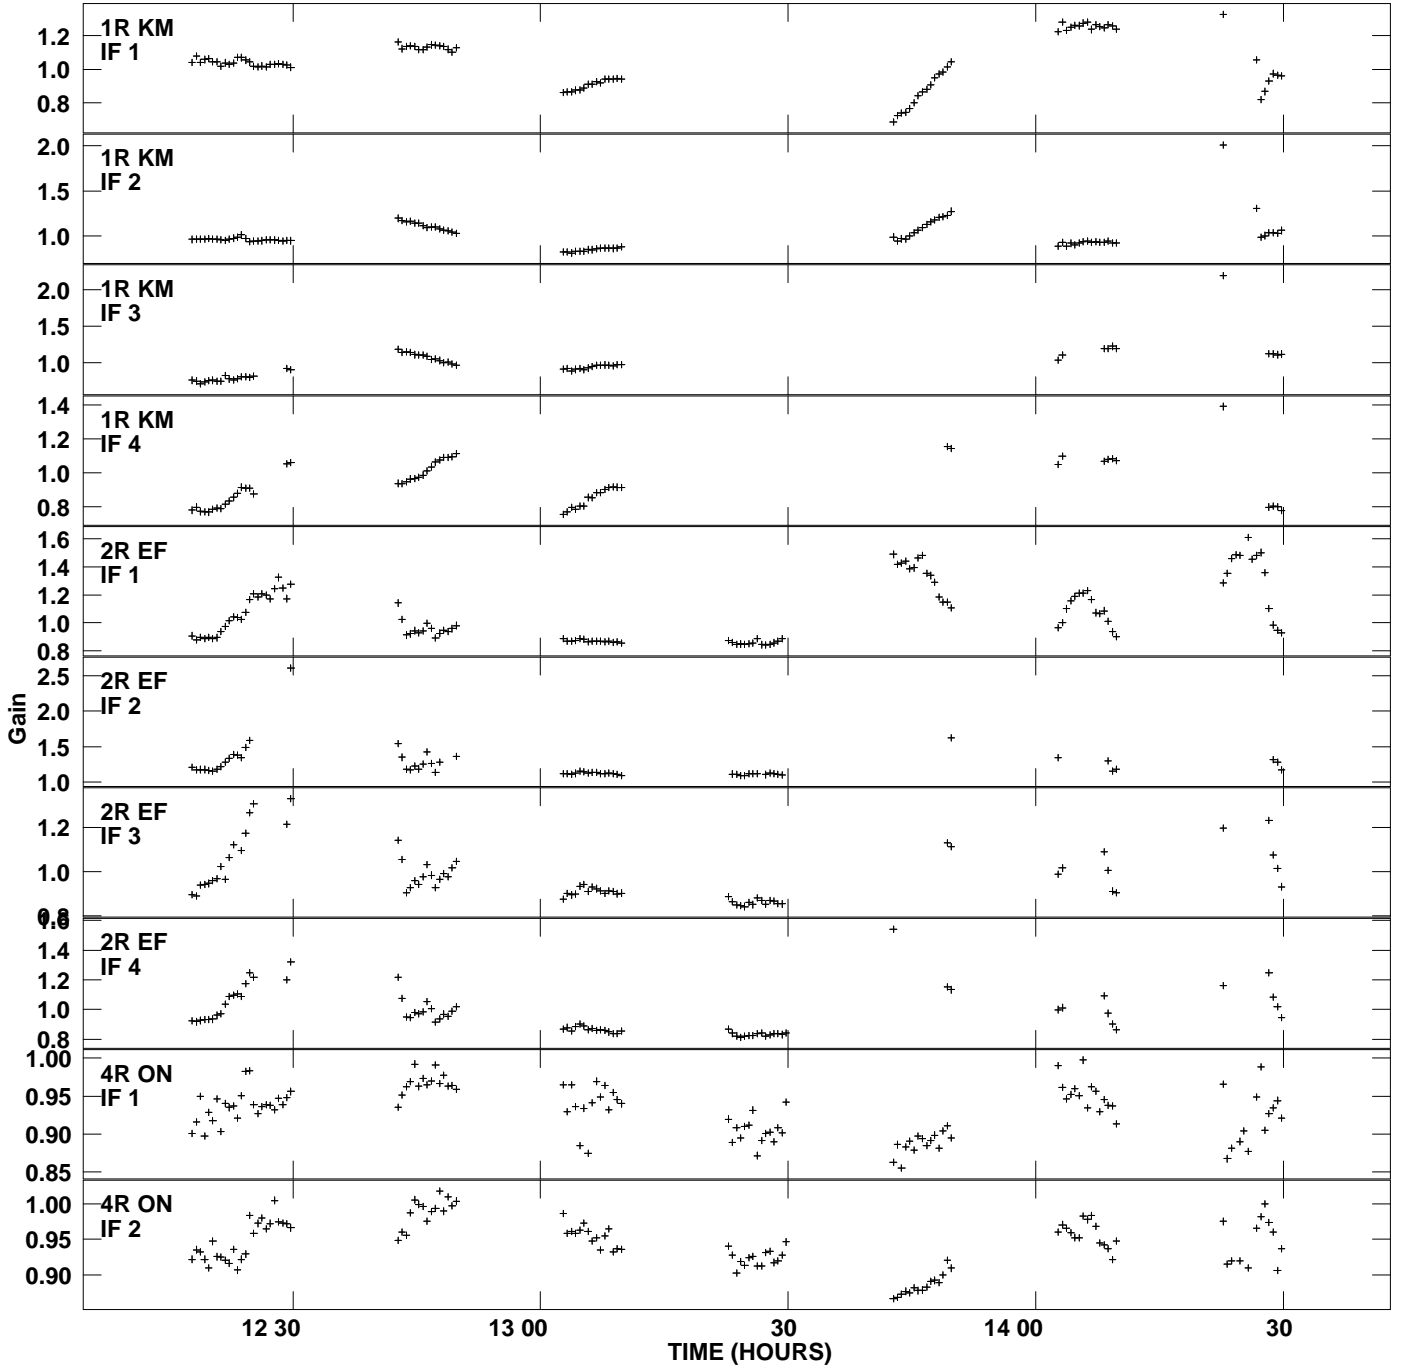

Plot file version 1 created 07-SEP-2009 10:38:40
 Gain amp vs UTC time for 4C39.25.MULTI.1
 SN 2 Rpol IF 1 - 4

Plot file version 2 created 07-SEP-2009 10:38:40
Gain amp vs UTC time for 4C39.25.MULTI.1
SN 2 Rpol IF 1 - 4

Plot file version 3 created 07-SEP-2009 10:38:40
Gain amp vs UTC time for 4C39.25.MULTI.1
SN 2 Rpol IF 1 - 4