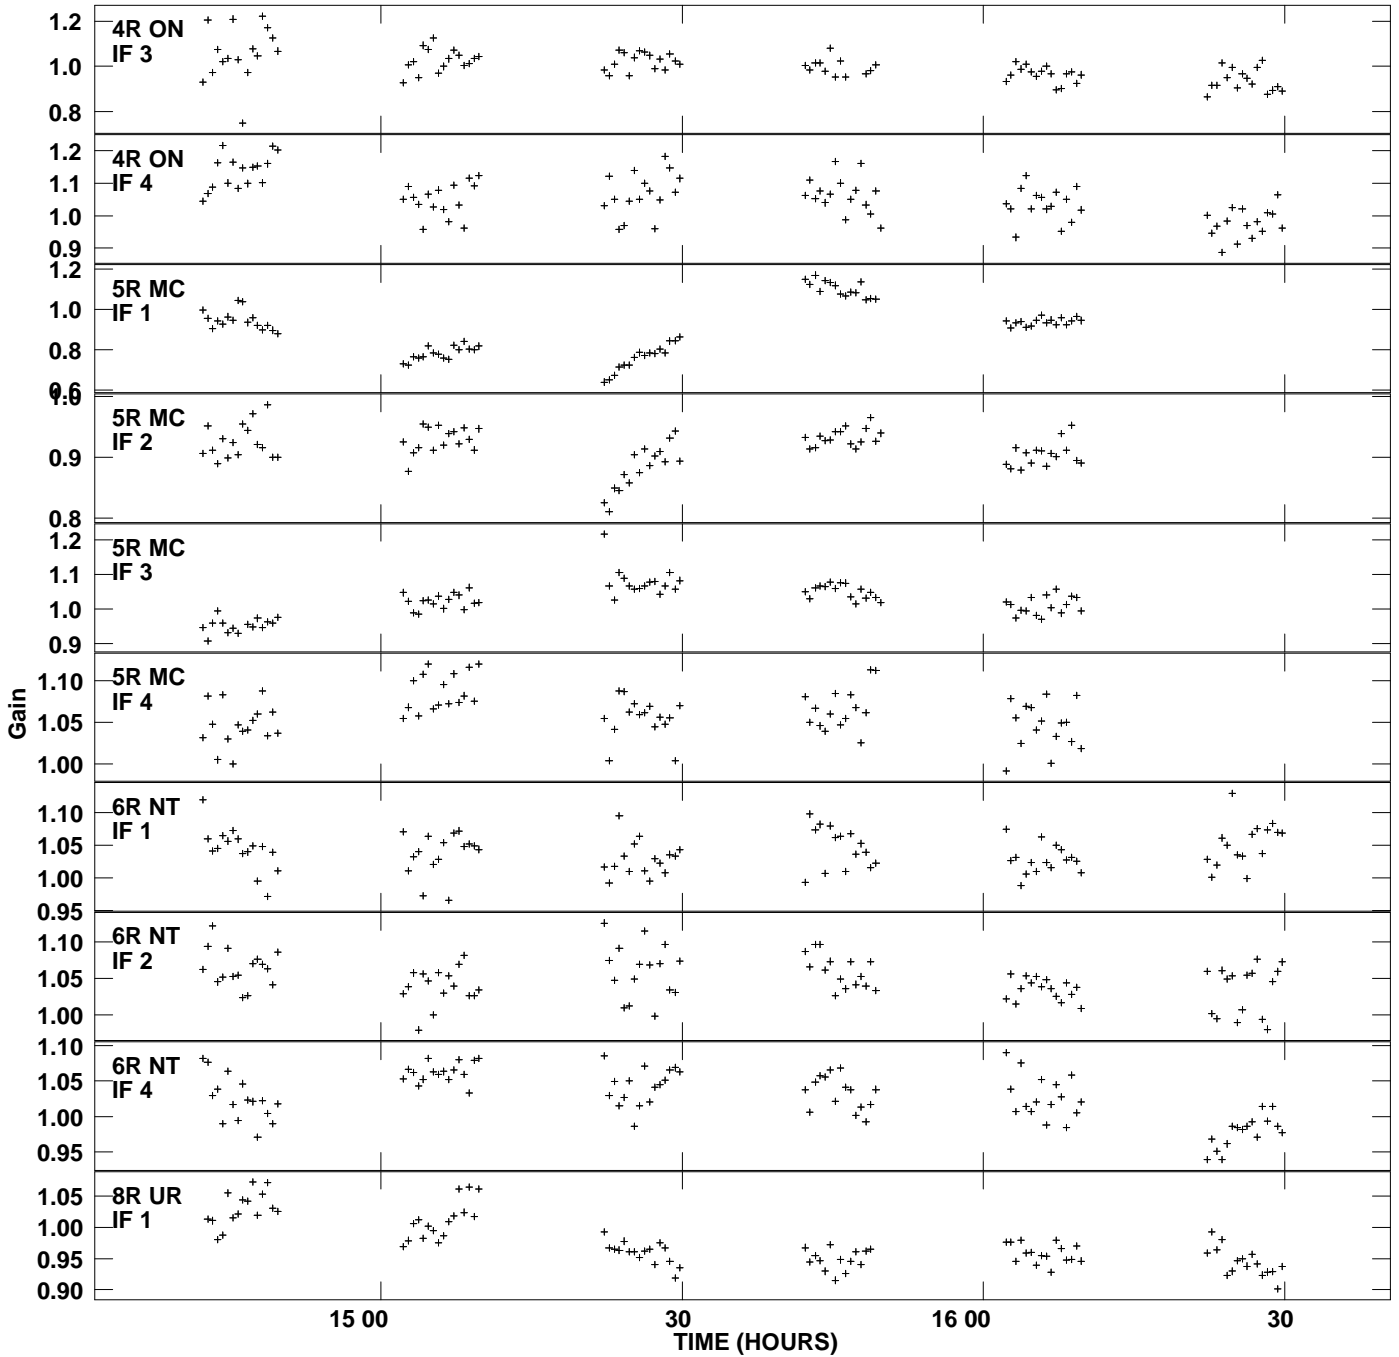

Plot file version 1 created 07-SEP-2009 10:38:04
Gain amp vs UTC time for OQ208.MULTI.1
SN 2 Rpol IF 1 - 4

Plot file version 2 created 07-SEP-2009 10:38:04
 Gain amp vs UTC time for OQ208.MULTI.1
 SN 2 Rpol IF 1 - 4

Plot file version 3 created 07-SEP-2009 10:38:04
Gain amp vs UTC time for OQ208.MULTI.1
SN 2 Rpol IF 1 - 4