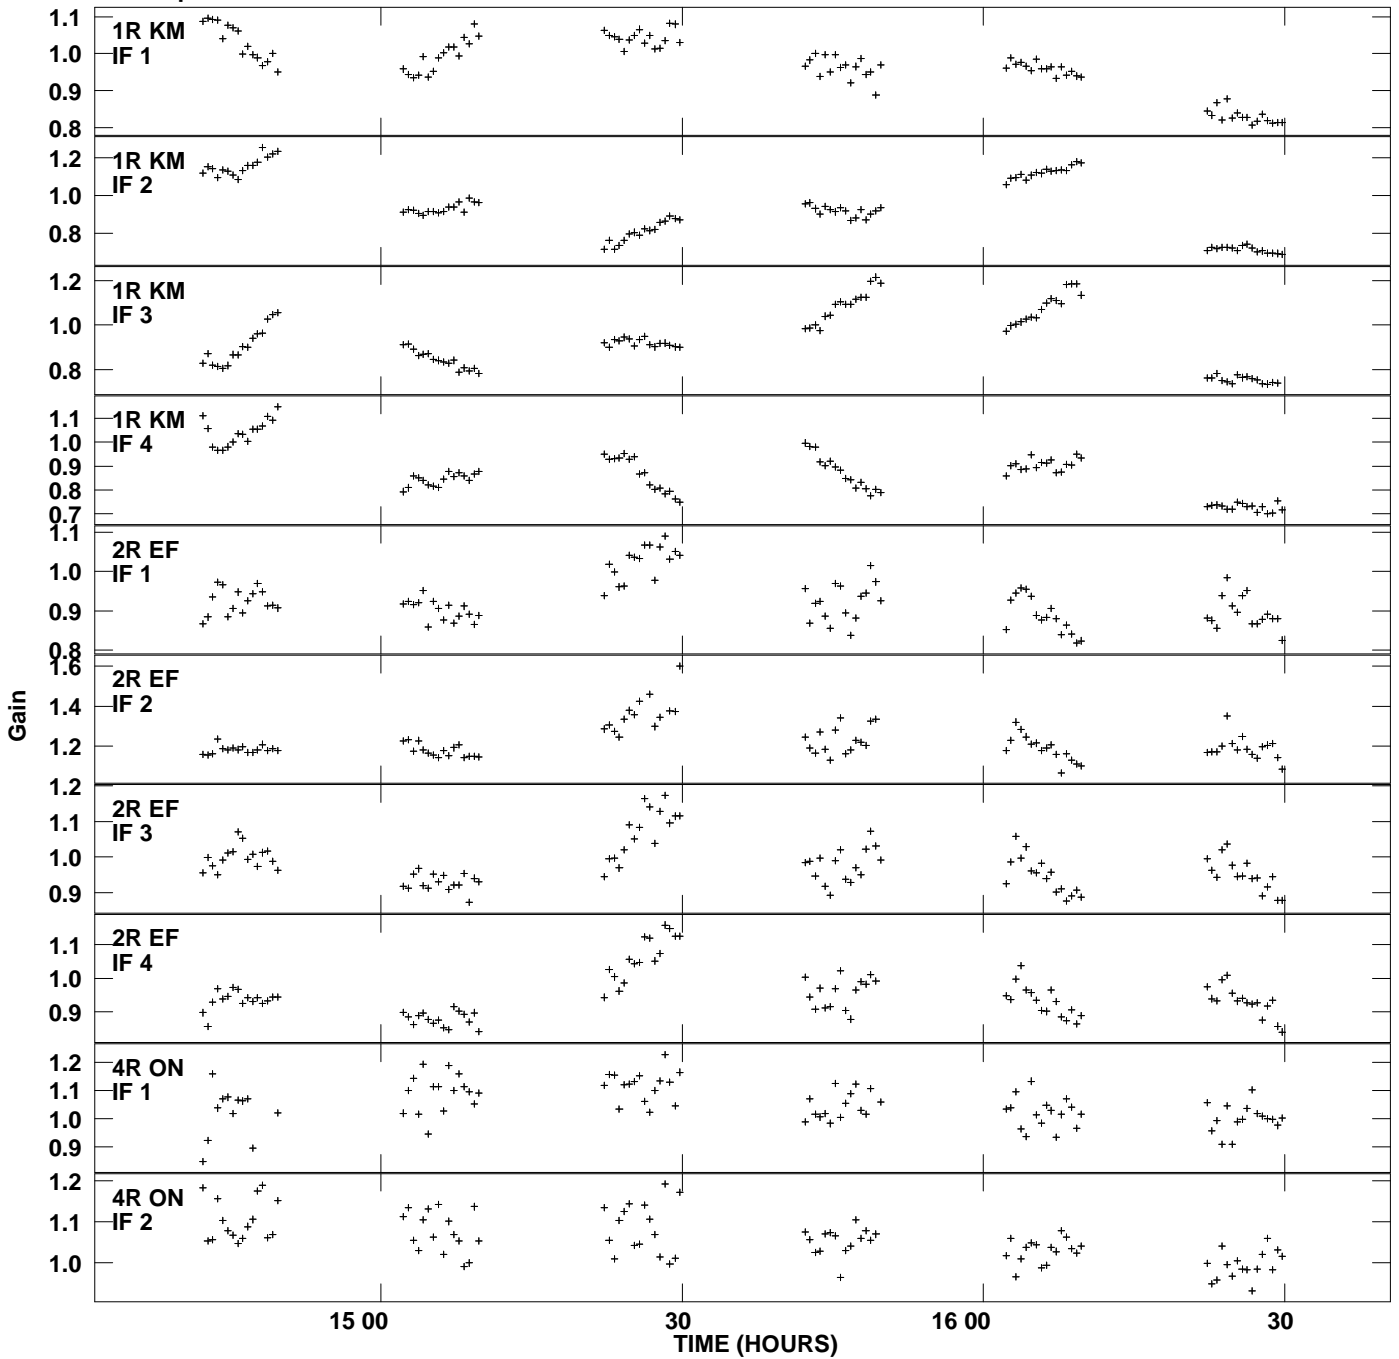

Plot file version 1 created 07-SEP-2009 10:38:04
Gain amp vs UTC time for OQ208.MULTI.1
SN 2 Rpol IF 1 - 4

Plot file version 2 created 07-SEP-2009 10:38:04
 Gain amp vs UTC time for OQ208.MULTI.1
 SN 2 Rpol IF 1 - 4

Plot file version 3 created 07-SEP-2009 10:38:04
Gain amp vs UTC time for OQ208.MULTI.1
SN 2 Rpol IF 1 - 4