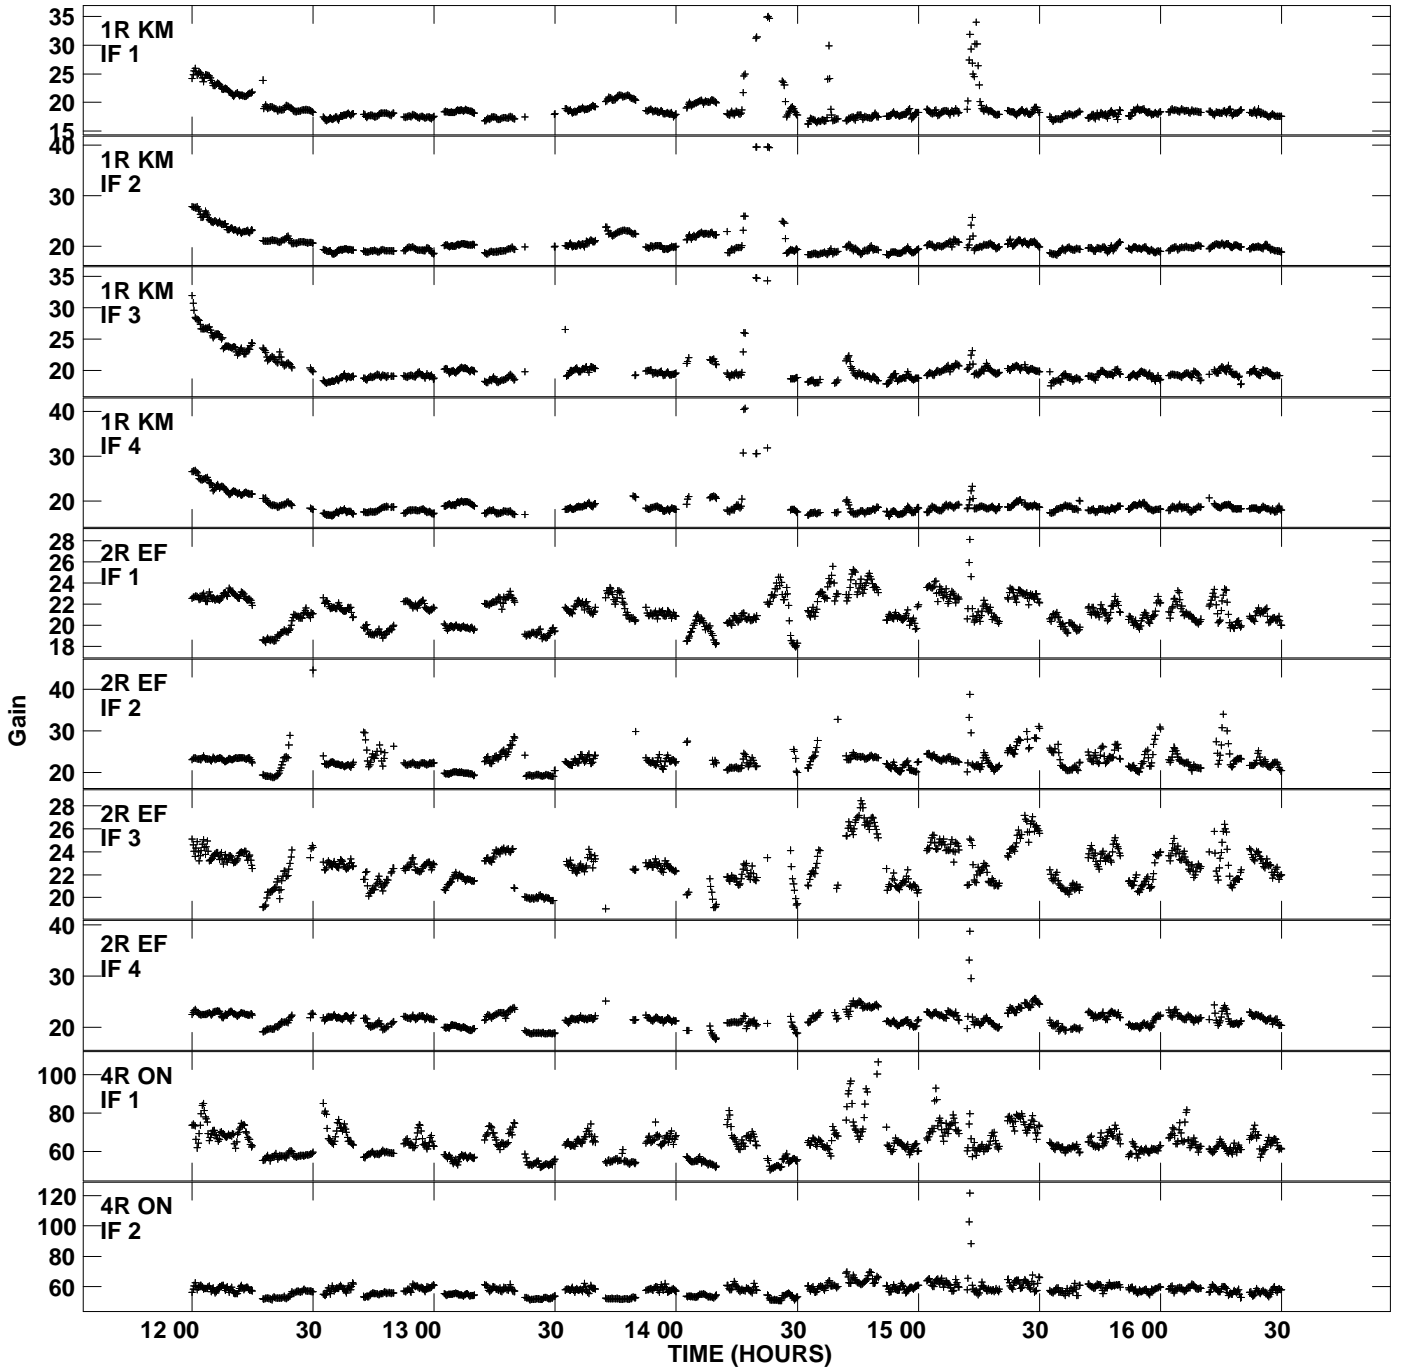

Plot file version 1 created 07-SEP-2009 10:40:15
Gain amp vs UTC time for N09SX1_1.TMP.1
CL 4 Rpol IF 1 - 4

Plot file version 2 created 07-SEP-2009 10:40:15
Gain amp vs UTC time for N09SX1_1.TMP.1
CL 4 Rpol IF 1 - 4

Plot file version 3 created 07-SEP-2009 10:40:16
Gain amp vs UTC time for N09SX1_1.TMP.1
CL 4 Rpol IF 1 - 4