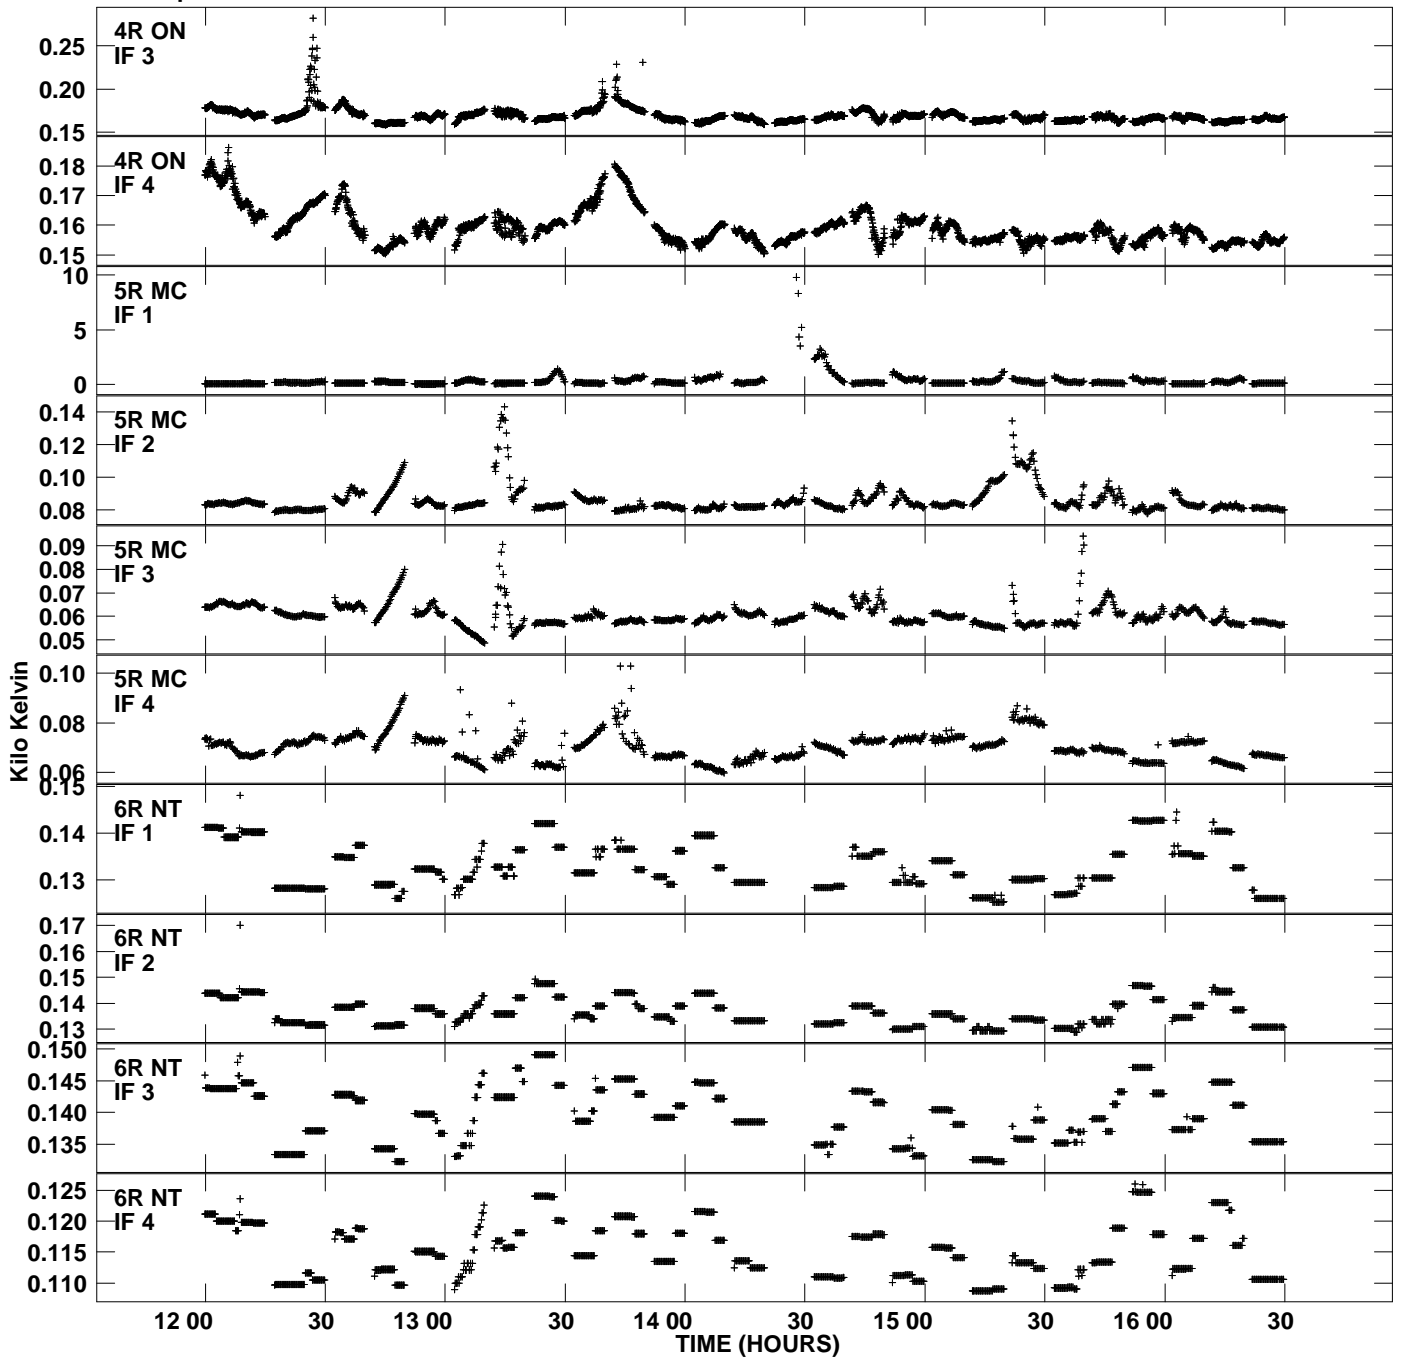

Plot file version 1 created 07-SEP-2009 10:35:06
Tsys vs UTC time for N09SX1_1.UVDATA.1
TY 1 Rpol IF 1 - 4

Plot file version 2 created 07-SEP-2009 10:35:06
Tsys vs UTC time for N09SX1_1.UVDATA.1
TY 1 Rpol IF 1 - 4

Plot file version 3 created 07-SEP-2009 10:35:06
Tsys vs UTC time for N09SX1_1.UVDATA.1
TY 1 Rpol IF 1 - 4