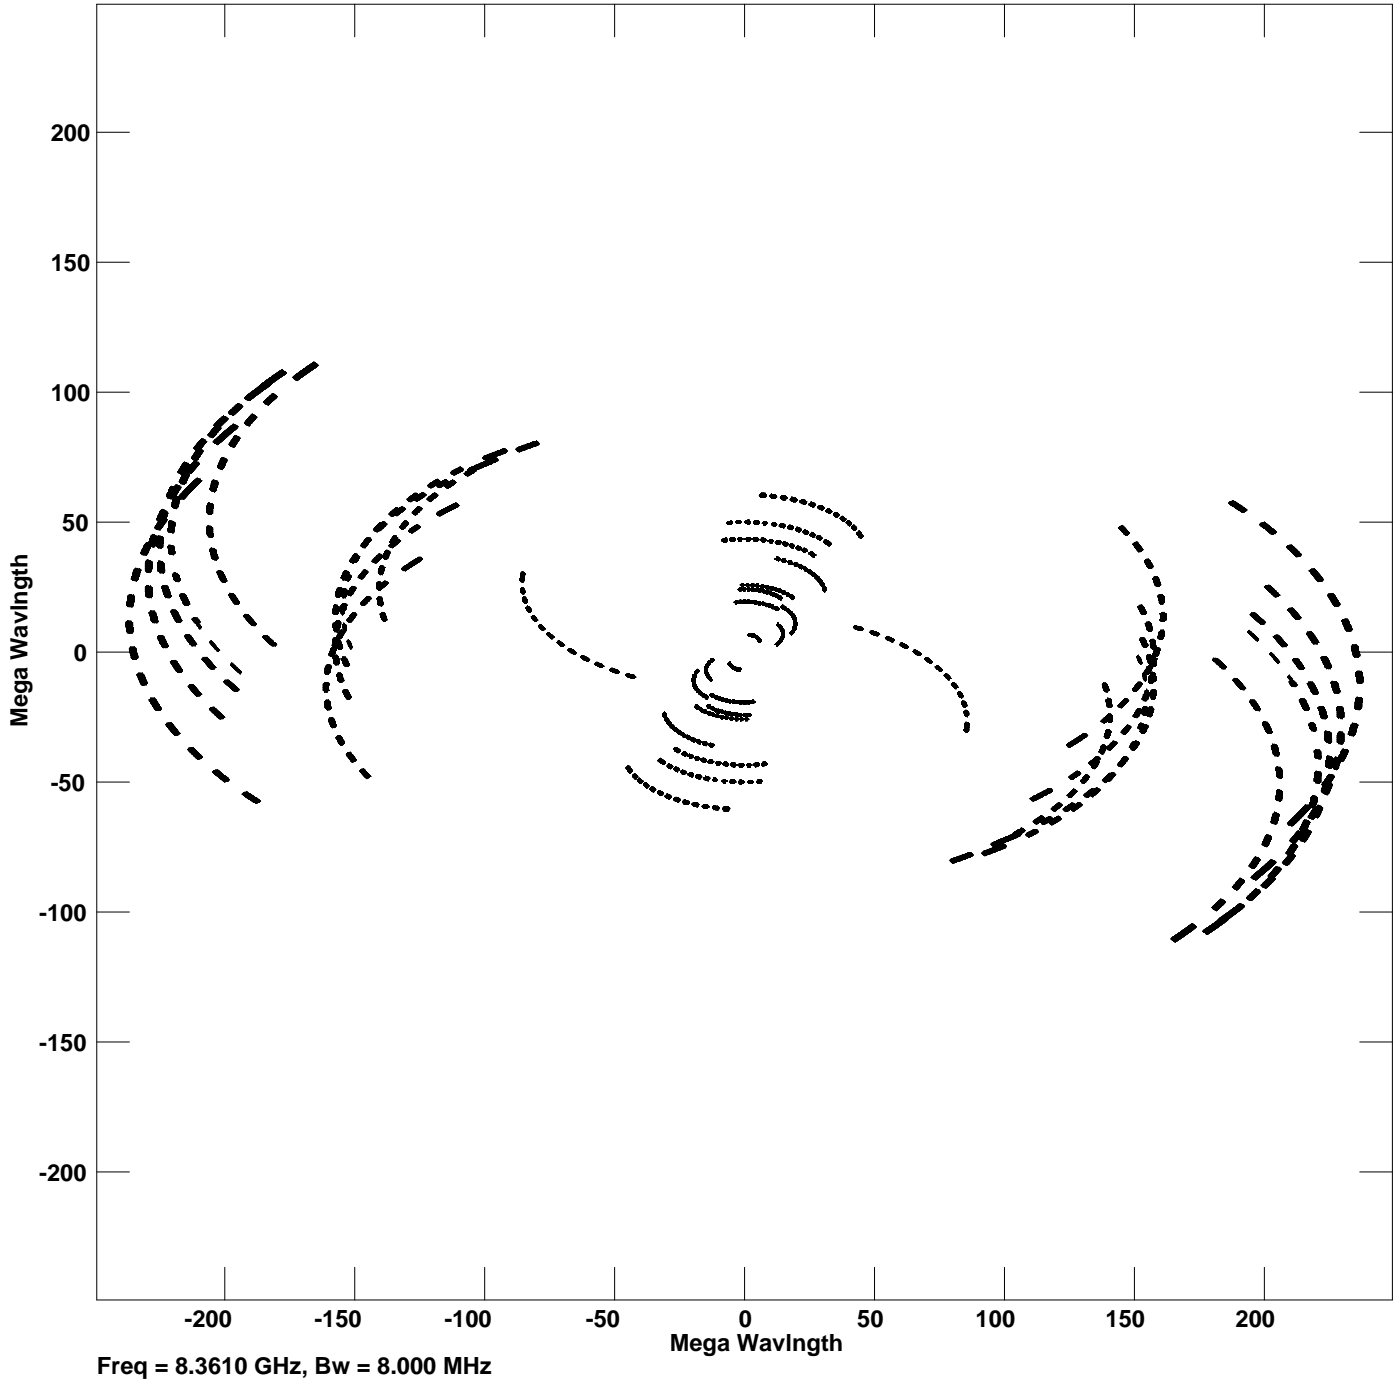

Plot file version 1 created 07-SEP-2009 12:10:58  
V vs U for 1156+295.MULTI.1 Source:1156+295  
Ants \* - \* Stokes RR IF# 1 - 4 Chan# 1

Freq = 8.3610 GHz, Bw = 8.000 MHz