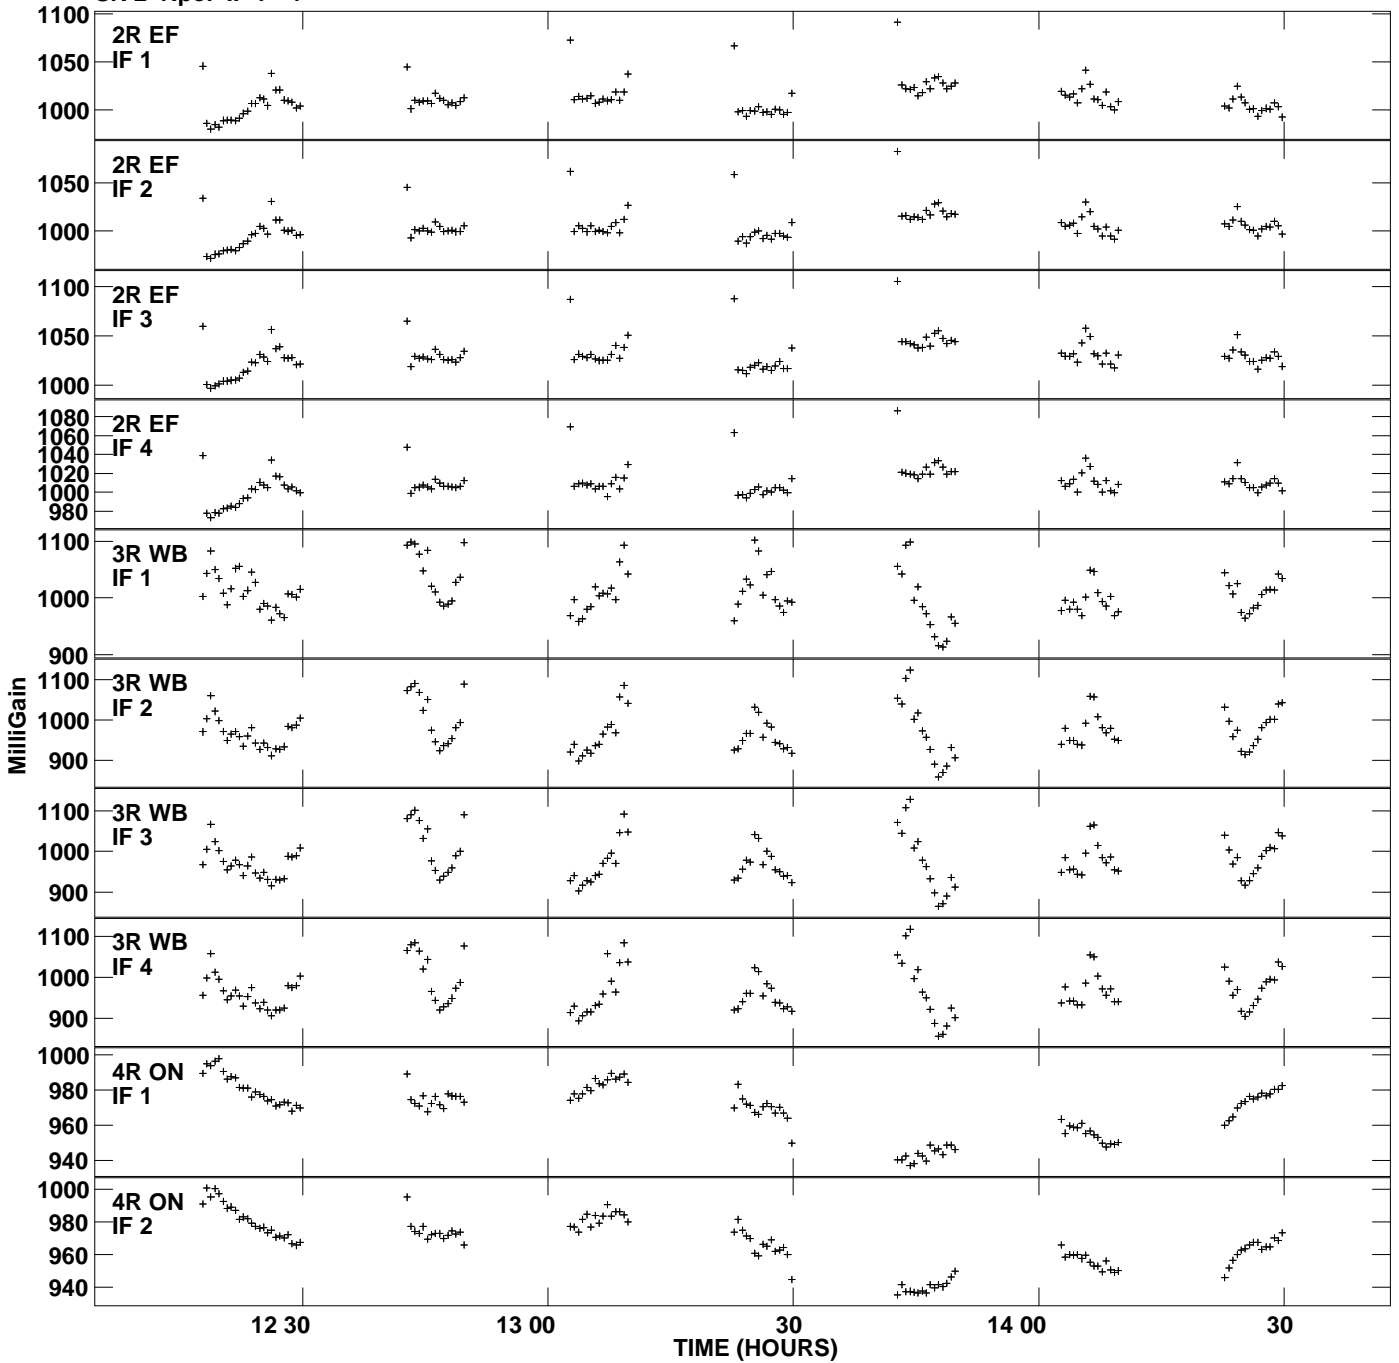

Plot file version 1 created 07-SEP-2009 12:10:34
Gain amp vs UTC time for 4C39.25.MULTI.1
SN 2 Rpol IF 1 - 4

Plot file version 2 created 07-SEP-2009 12:10:34
Gain amp vs UTC time for 4C39.25.MULTI.1
SN 2 Rpol IF 1 - 4

Plot file version 3 created 07-SEP-2009 12:10:34
Gain amp vs UTC time for 4C39.25.MULTI.1
SN 2 Rpol IF 1 - 4