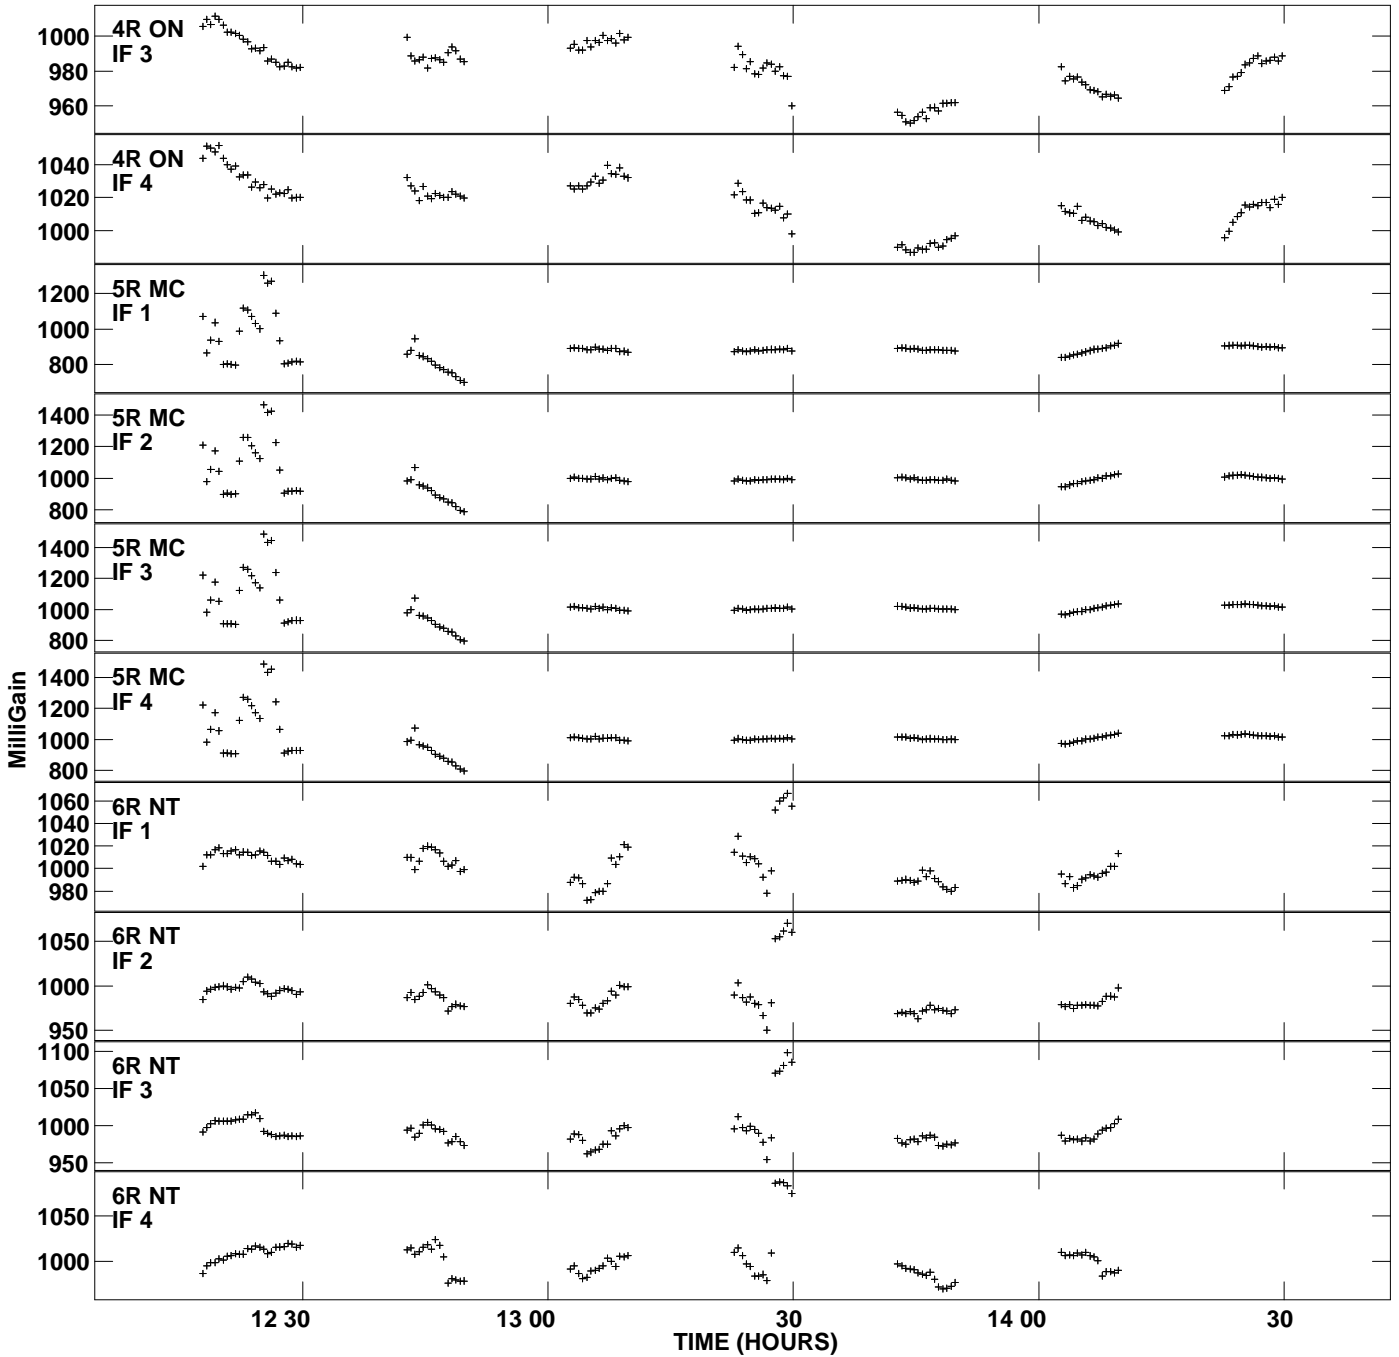

Plot file version 1 created 07-SEP-2009 12:10:34
Gain amp vs UTC time for 4C39.25.MULTI.1
SN 2 Rpol IF 1 - 4

Plot file version 2 created 07-SEP-2009 12:10:34
Gain amp vs UTC time for 4C39.25.MULTI.1
SN 2 Rpol IF 1 - 4

Plot file version 3 created 07-SEP-2009 12:10:34
Gain amp vs UTC time for 4C39.25.MULTI.1
SN 2 Rpol IF 1 - 4