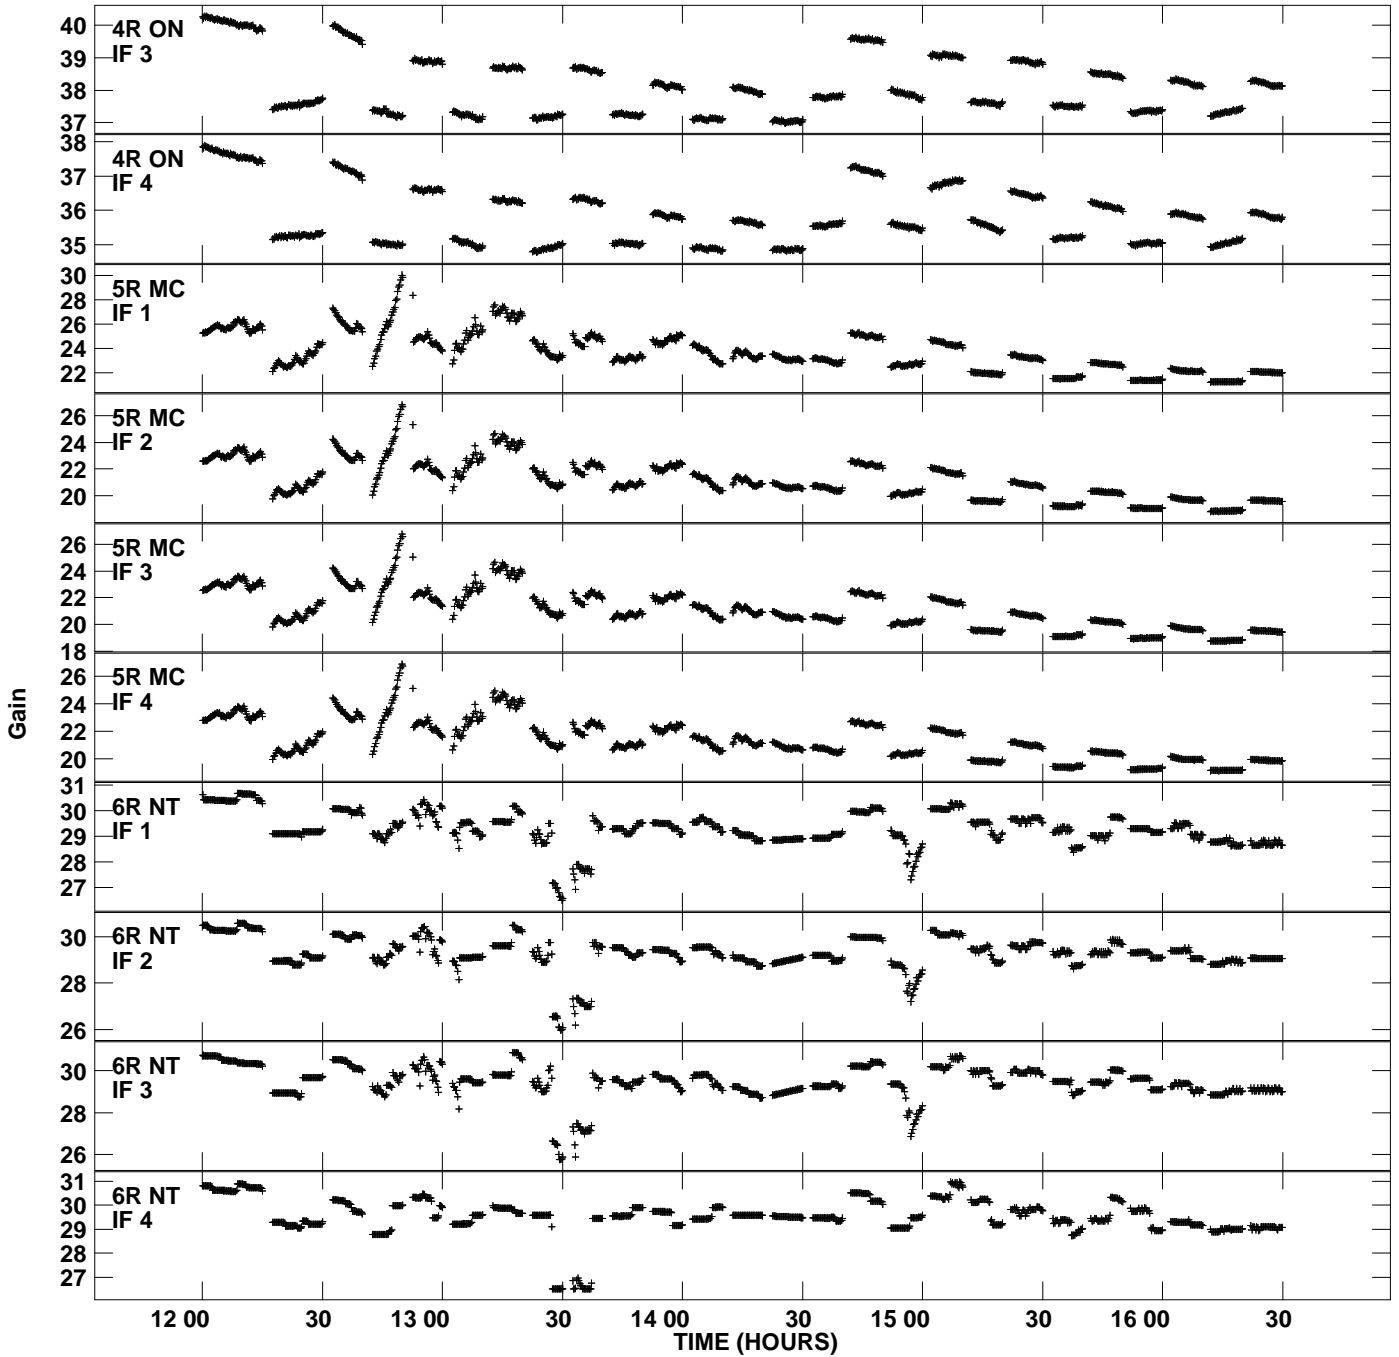

Plot file version 1 created 07-SEP-2009 12:06:41  
Gain amp vs UTC time for N09SX1\_2.UVDATA.1  
CL 2 Rpol IF 1 - 4

Plot file version 2 created 07-SEP-2009 12:06:41  
Gain amp vs UTC time for N09SX1\_2.UVDATA.1  
CL 2 Rpol IF 1 - 4

Plot file version 3 created 07-SEP-2009 12:06:41  
Gain amp vs UTC time for N09SX1\_2.UVDATA.1  
CL 2 Rpol IF 1 - 4