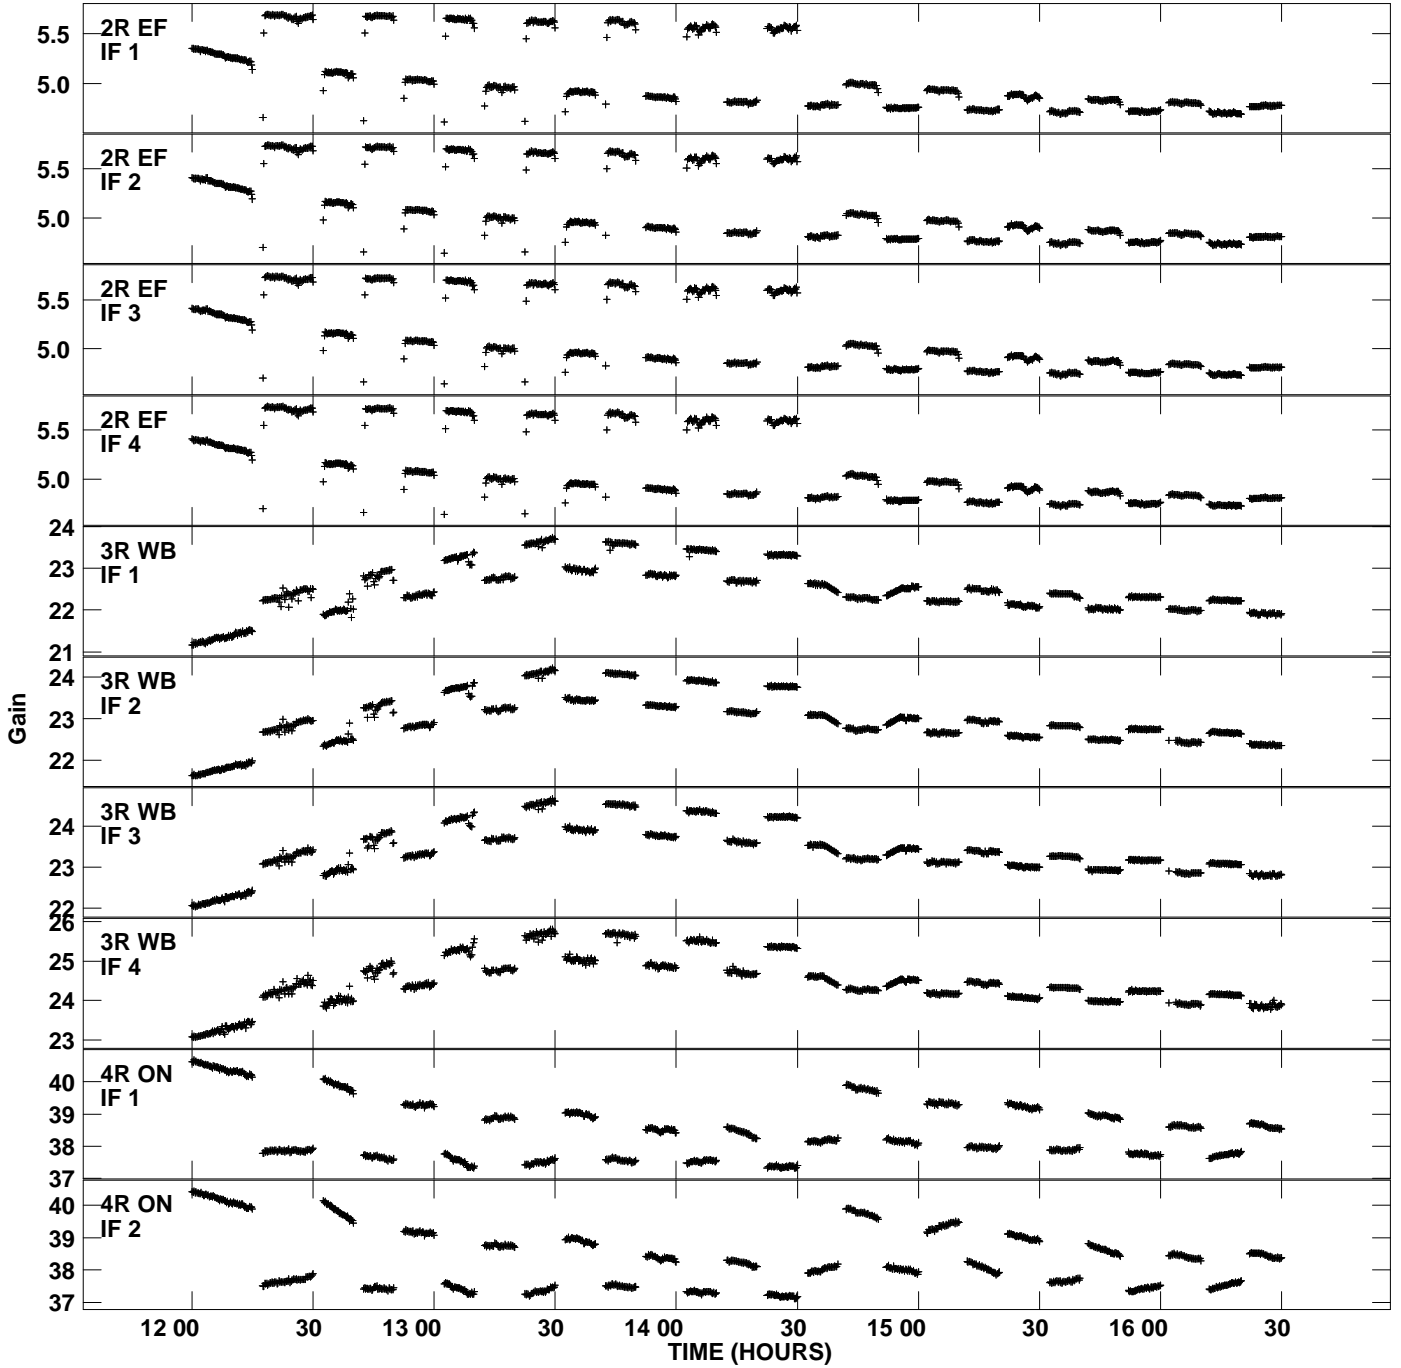

Plot file version 1 created 07-SEP-2009 12:06:41  
Gain amp vs UTC time for N09SX1\_2.UVDATA.1  
CL 2 Rpol IF 1 - 4

Plot file version 2 created 07-SEP-2009 12:06:41  
Gain amp vs UTC time for N09SX1\_2.UVDATA.1  
CL 2 Rpol IF 1 - 4

Plot file version 3 created 07-SEP-2009 12:06:41  
Gain amp vs UTC time for N09SX1\_2.UVDATA.1  
CL 2 Rpol IF 1 - 4