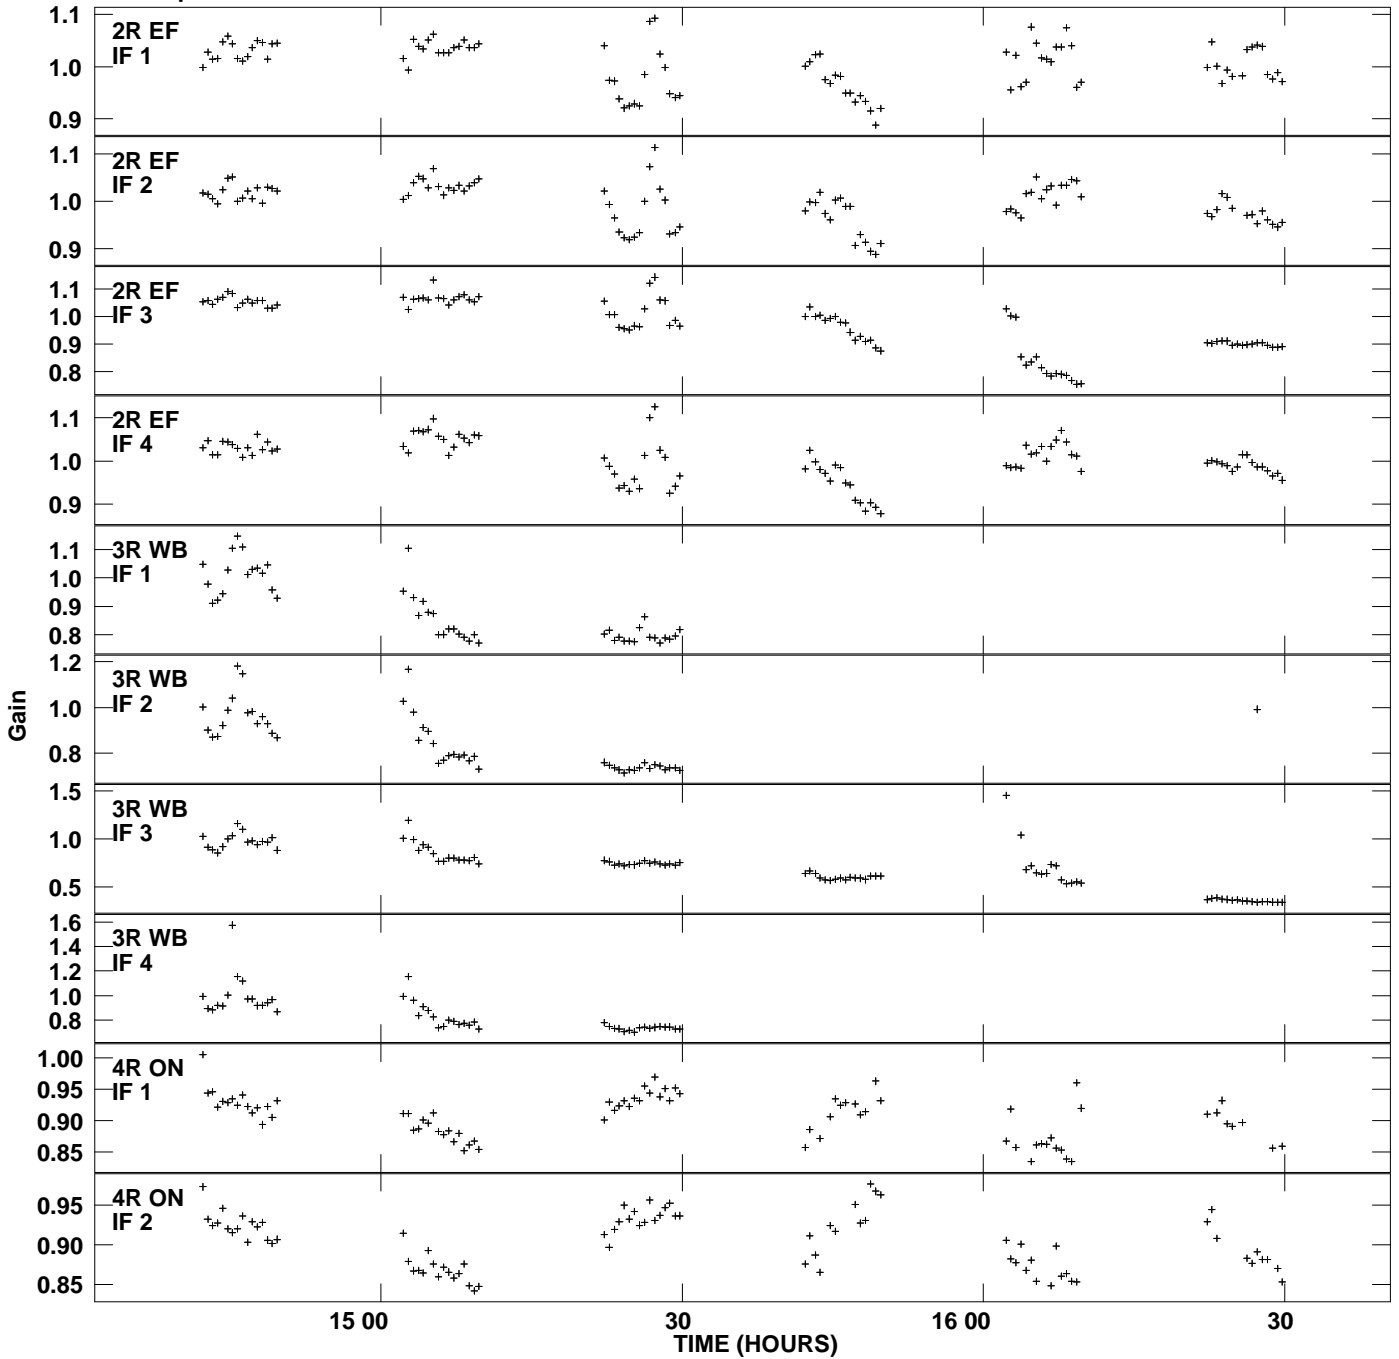

Plot file version 1 created 07-SEP-2009 12:09:44
 Gain amp vs UTC time for OQ208.MULTI.1
 SN 2 Rpol IF 1 - 4

Plot file version 2 created 07-SEP-2009 12:09:44
 Gain amp vs UTC time for OQ208.MULTI.1
 SN 2 Rpol IF 1 - 4

Plot file version 3 created 07-SEP-2009 12:09:44
Gain amp vs UTC time for OQ208.MULTI.1
SN 2 Rpol IF 1 - 4