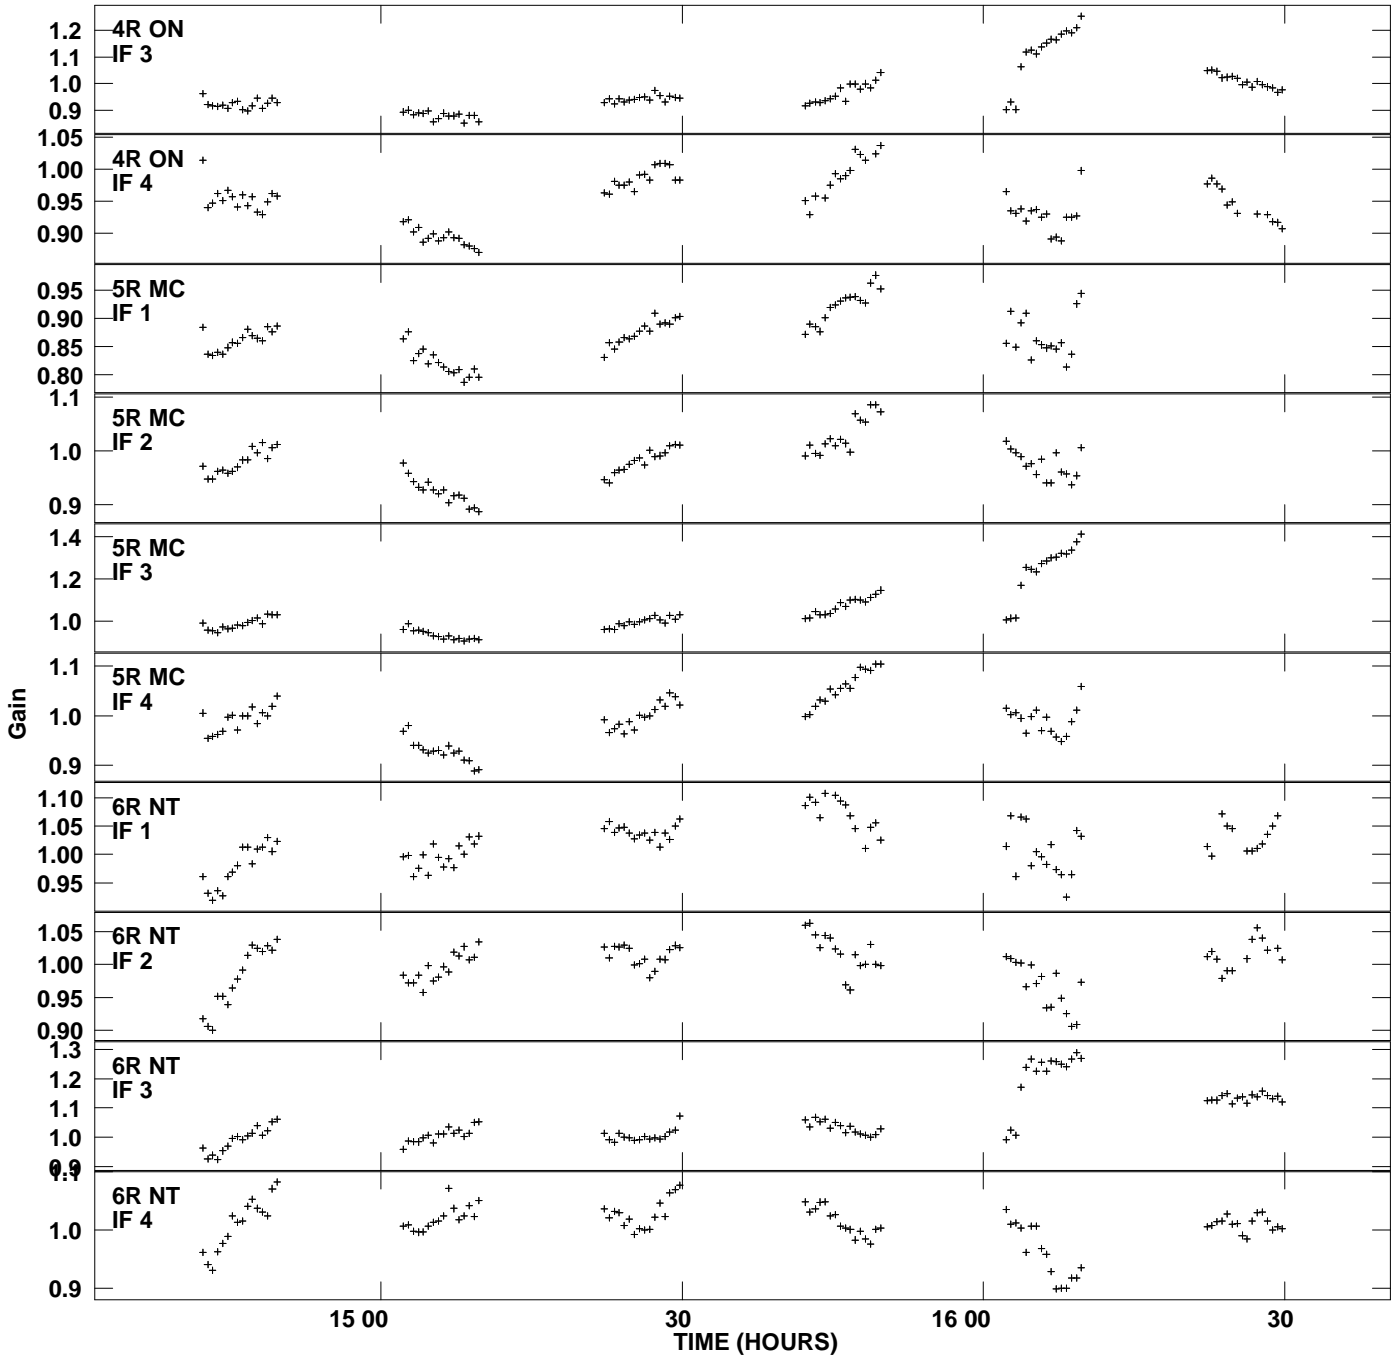

Plot file version 1 created 07-SEP-2009 12:09:44
 Gain amp vs UTC time for OQ208.MULTI.1
 SN 2 Rpol IF 1 - 4

Plot file version 2 created 07-SEP-2009 12:09:44
 Gain amp vs UTC time for OQ208.MULTI.1
 SN 2 Rpol IF 1 - 4

Plot file version 3 created 07-SEP-2009 12:09:44
Gain amp vs UTC time for OQ208.MULTI.1
SN 2 Rpol IF 1 - 4