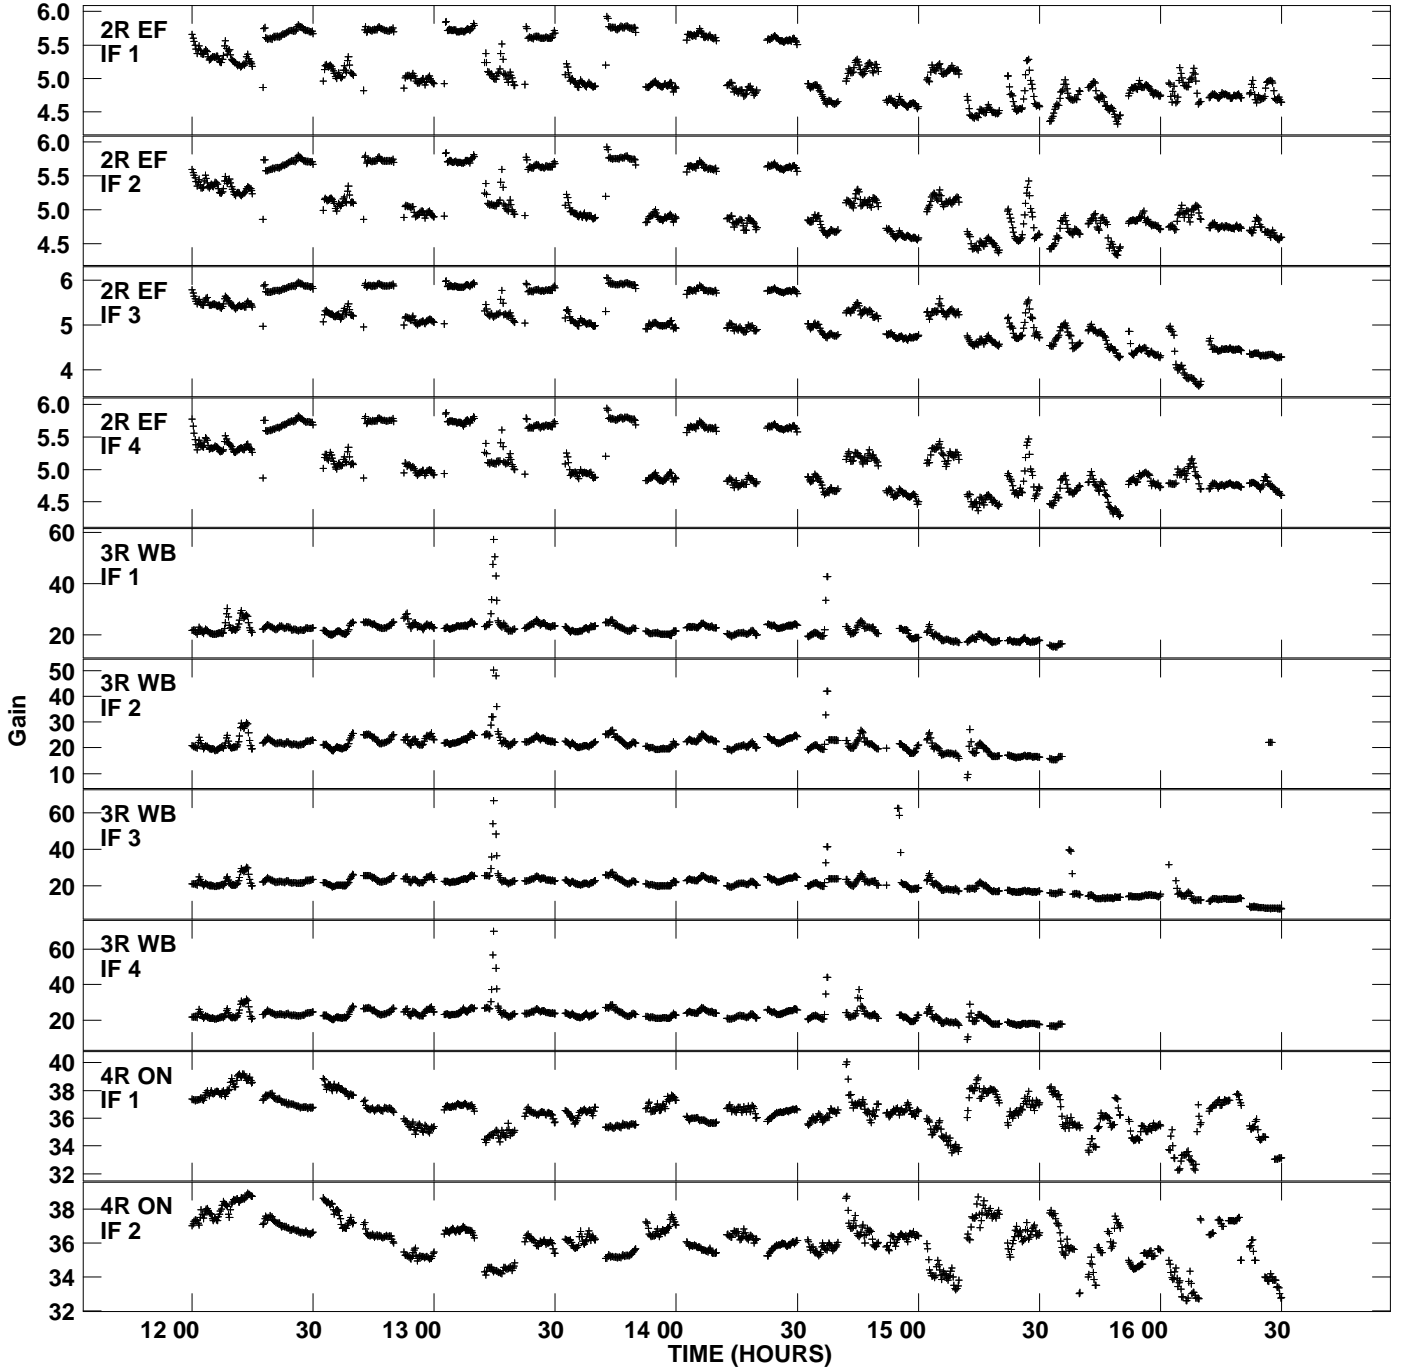

Plot file version 1 created 07-SEP-2009 12:12:00
Gain amp vs UTC time for N09SX1_2.TMP.1
CL 4 Rpol IF 1 - 4

Plot file version 2 created 07-SEP-2009 12:12:00
Gain amp vs UTC time for N09SX1_2.TMP.1
CL 4 Rpol IF 1 - 4

Plot file version 3 created 07-SEP-2009 12:12:01
Gain amp vs UTC time for N09SX1_2.TMP.1
CL 4 Rpol IF 1 - 4