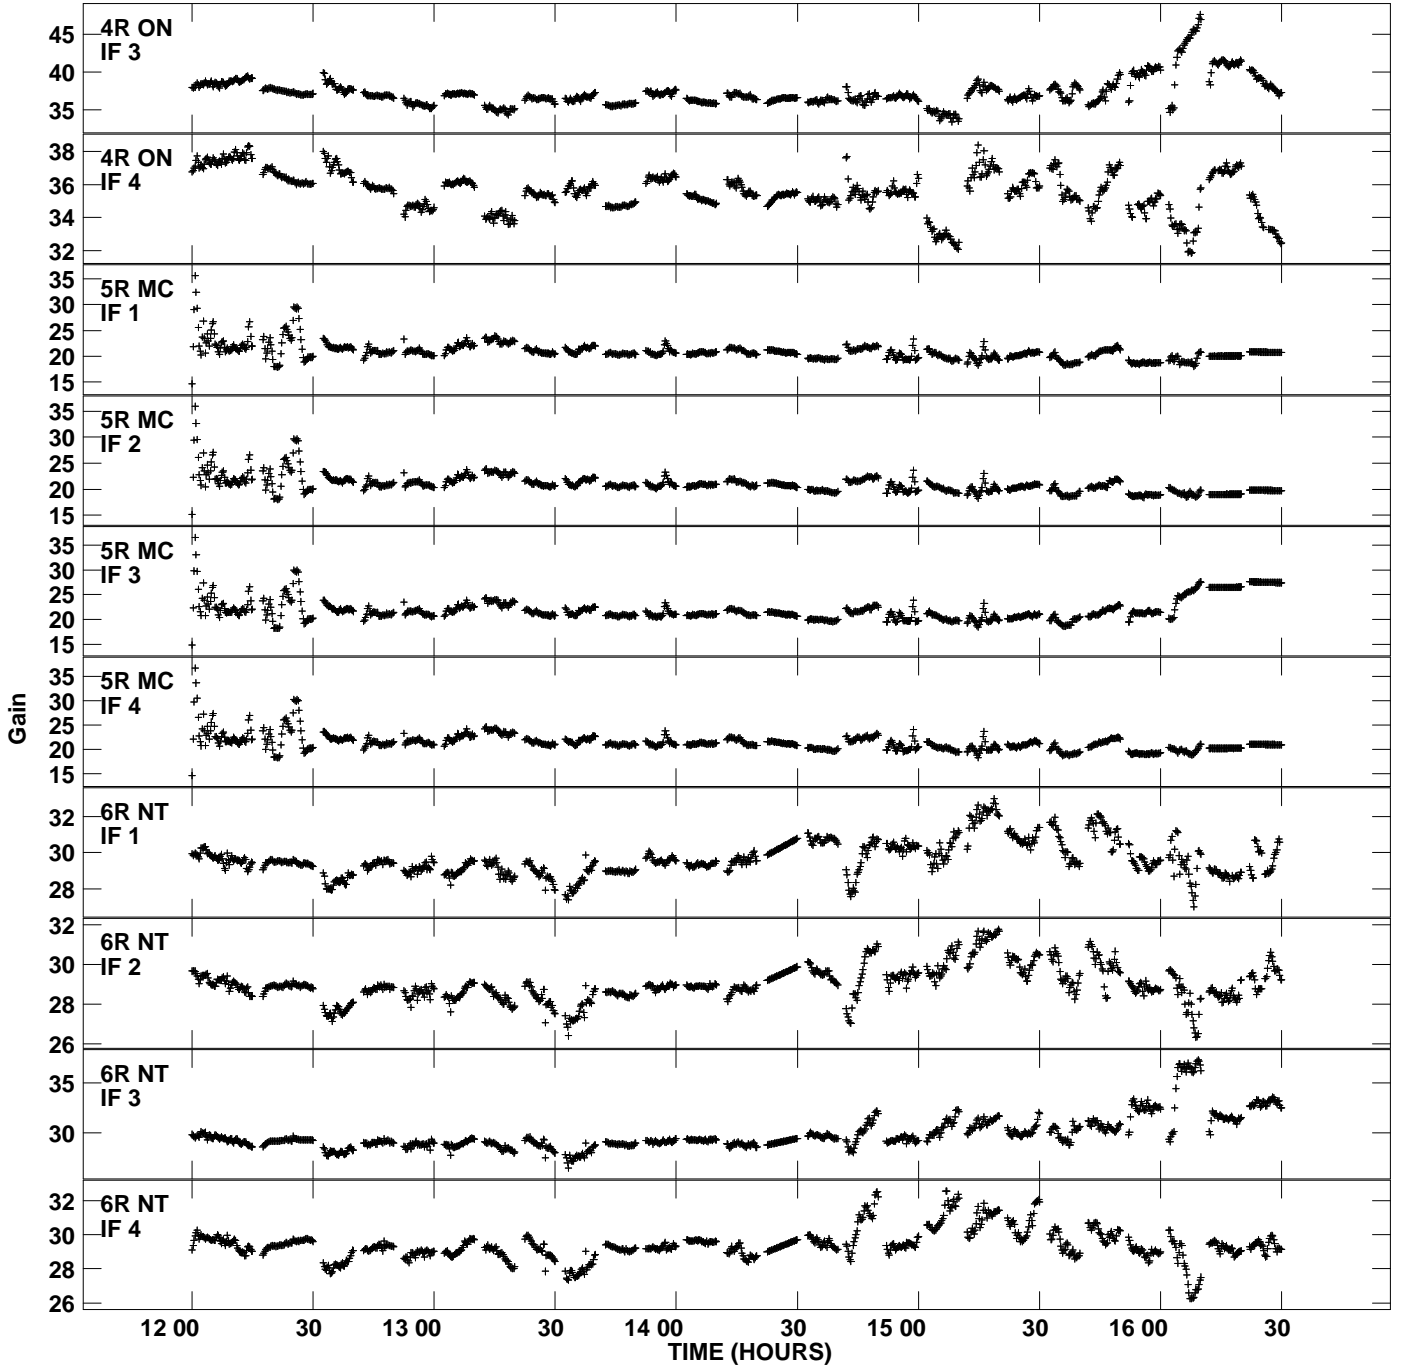

Plot file version 1 created 07-SEP-2009 12:12:00
Gain amp vs UTC time for N09SX1_2.TMP.1
CL 4 Rpol IF 1 - 4

Plot file version 2 created 07-SEP-2009 12:12:00
Gain amp vs UTC time for N09SX1_2.TMP.1
CL 4 Rpol IF 1 - 4

Plot file version 3 created 07-SEP-2009 12:12:01
Gain amp vs UTC time for N09SX1_2.TMP.1
CL 4 Rpol IF 1 - 4