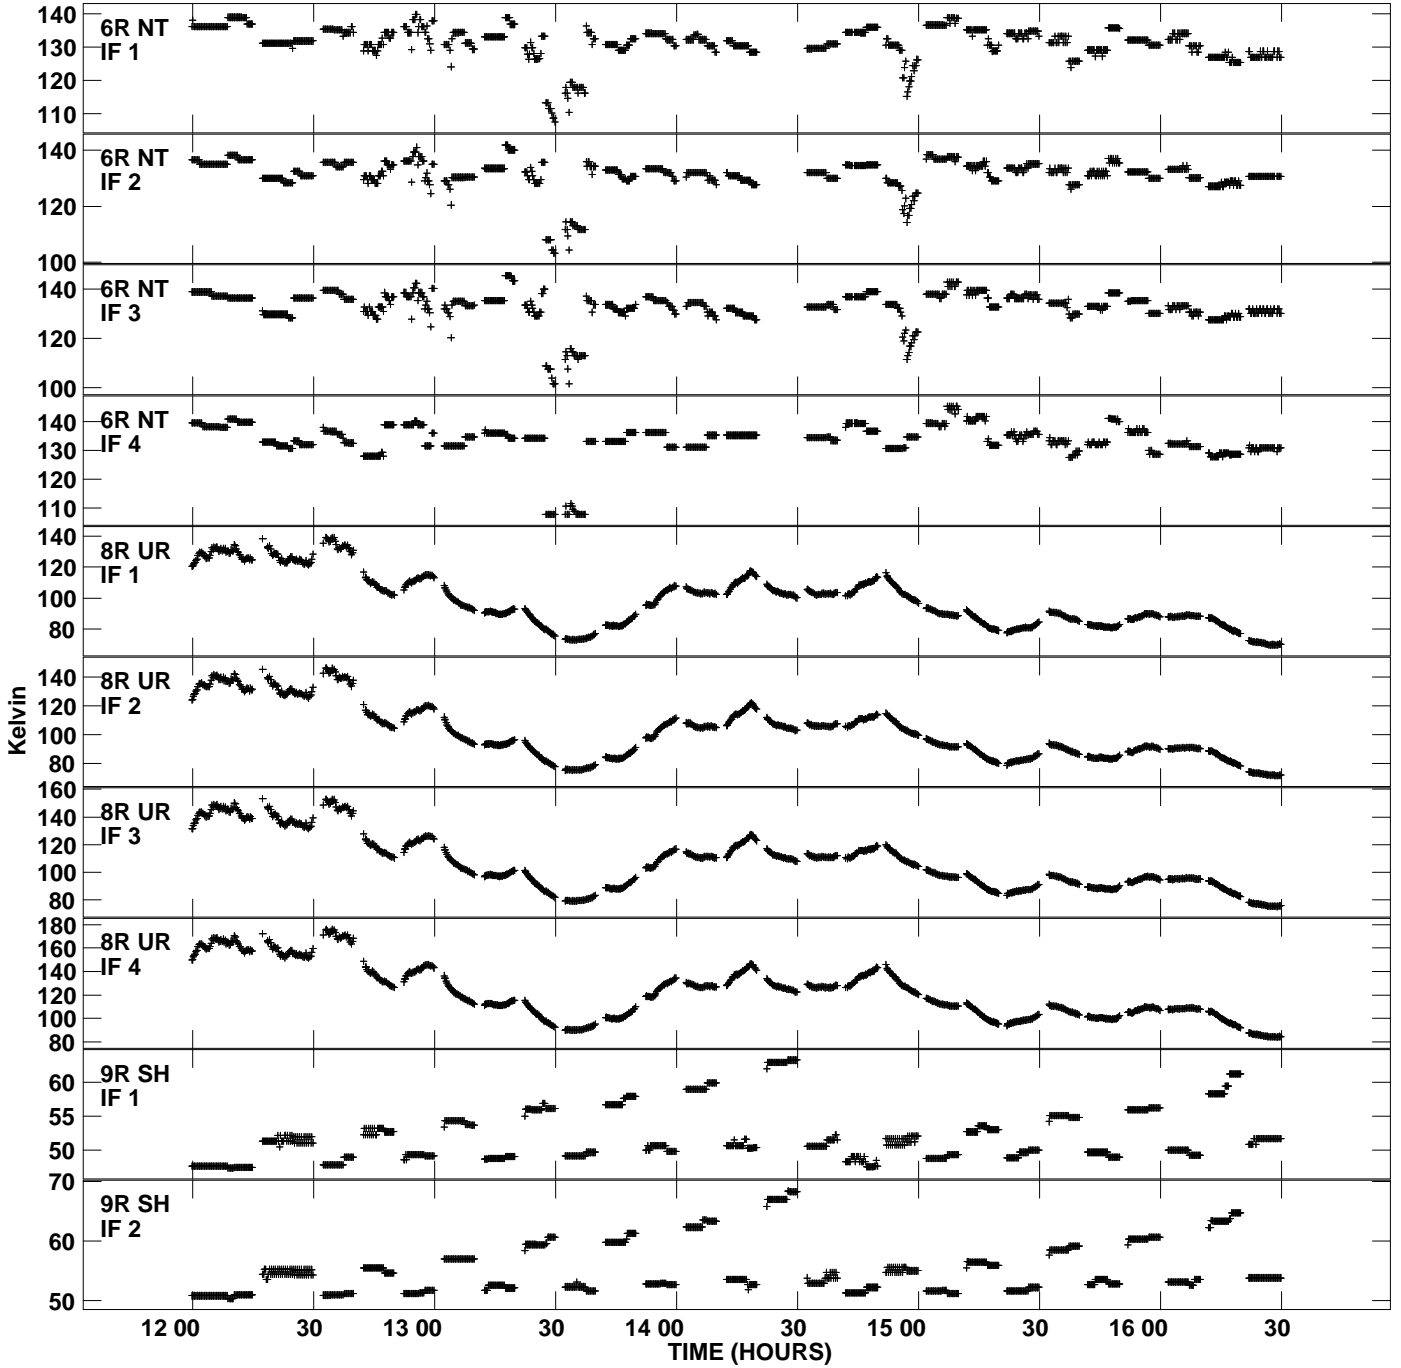

Plot file version 1 created 07-SEP-2009 12:06:38
Tsys vs UTC time for N09SX1_2.UVDATA.1
TY 1 Rpol IF 1 - 4

Plot file version 2 created 07-SEP-2009 12:06:38
Tsys vs UTC time for N09SX1_2.UVDATA.1
TY 1 Rpol IF 1 - 4

Plot file version 3 created 07-SEP-2009 12:06:38
Tsys vs UTC time for N09SX1_2.UVDATA.1
TY 1 Rpol IF 1 - 4

Plot file version 4 created 07-SEP-2009 12:06:38
Tsys vs UTC time for N09SX1_2.UVDATA.1
TY 1 Rpol IF 1 - 4