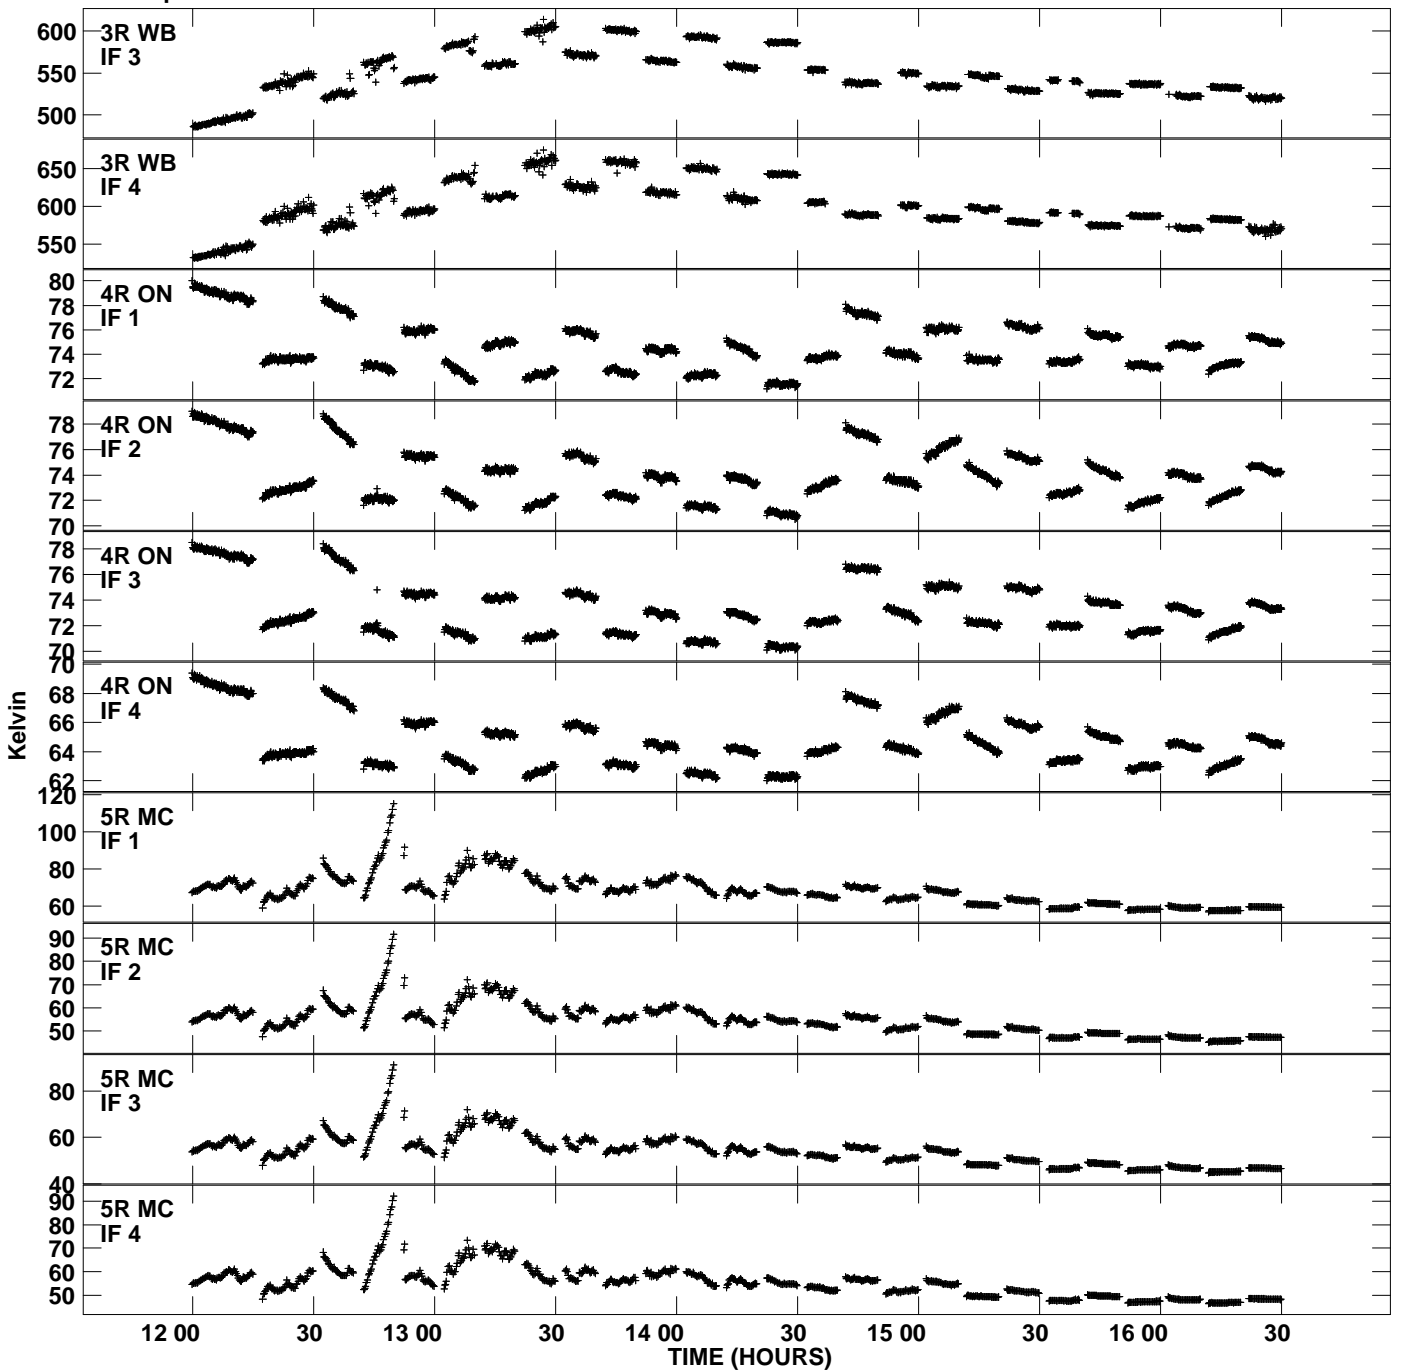

Plot file version 1 created 07-SEP-2009 12:06:38
Tsys vs UTC time for N09SX1_2.UVDATA.1
TY 1 Rpol IF 1 - 4

Plot file version 2 created 07-SEP-2009 12:06:38
Tsys vs UTC time for N09SX1_2.UVDATA.1
TY 1 Rpol IF 1 - 4

Plot file version 3 created 07-SEP-2009 12:06:38
Tsys vs UTC time for N09SX1_2.UVDATA.1
TY 1 Rpol IF 1 - 4

Plot file version 4 created 07-SEP-2009 12:06:38
Tsys vs UTC time for N09SX1_2.UVDATA.1
TY 1 Rpol IF 1 - 4