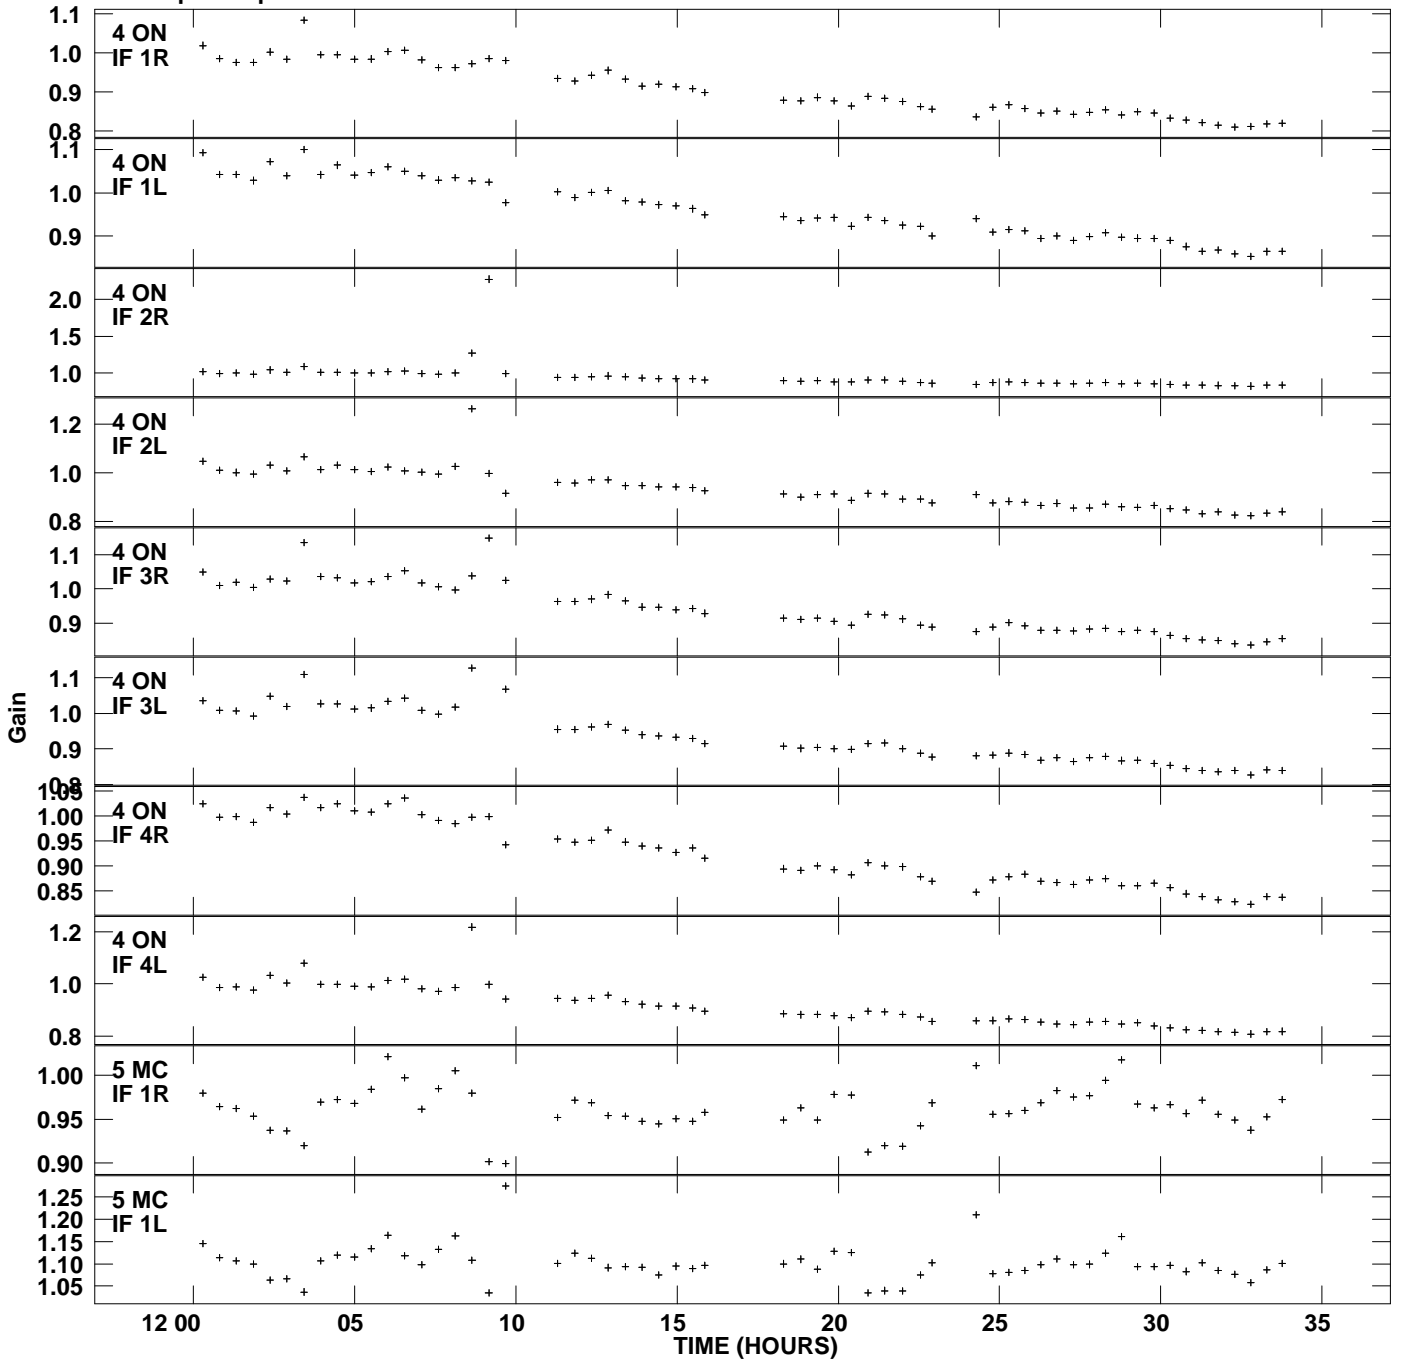

Plot file version 1 created 31-JAN-2011 15:02:27
Gain amp vs UTC time for 3C273.MULTI.1
SN 2 Rpol & Lpol IF 1 - 4

Plot file version 2 created 31-JAN-2011 15:02:27
Gain amp vs UTC time for 3C273.MULTI.1
SN 2 Rpol & Lpol IF 1 - 4

Plot file version 3 created 31-JAN-2011 15:02:27
Gain amp vs UTC time for 3C273.MULTI.1
SN 2 Rpol & Lpol IF 1 - 4

Plot file version 4 created 31-JAN-2011 15:02:27
Gain amp vs UTC time for 3C273.MULTI.1
SN 2 Rpol & Lpol IF 1 - 4

Plot file version 5 created 31-JAN-2011 15:02:27
Gain amp vs UTC time for 3C273.MULTI.1
SN 2 Rpol & Lpol IF 1 - 4