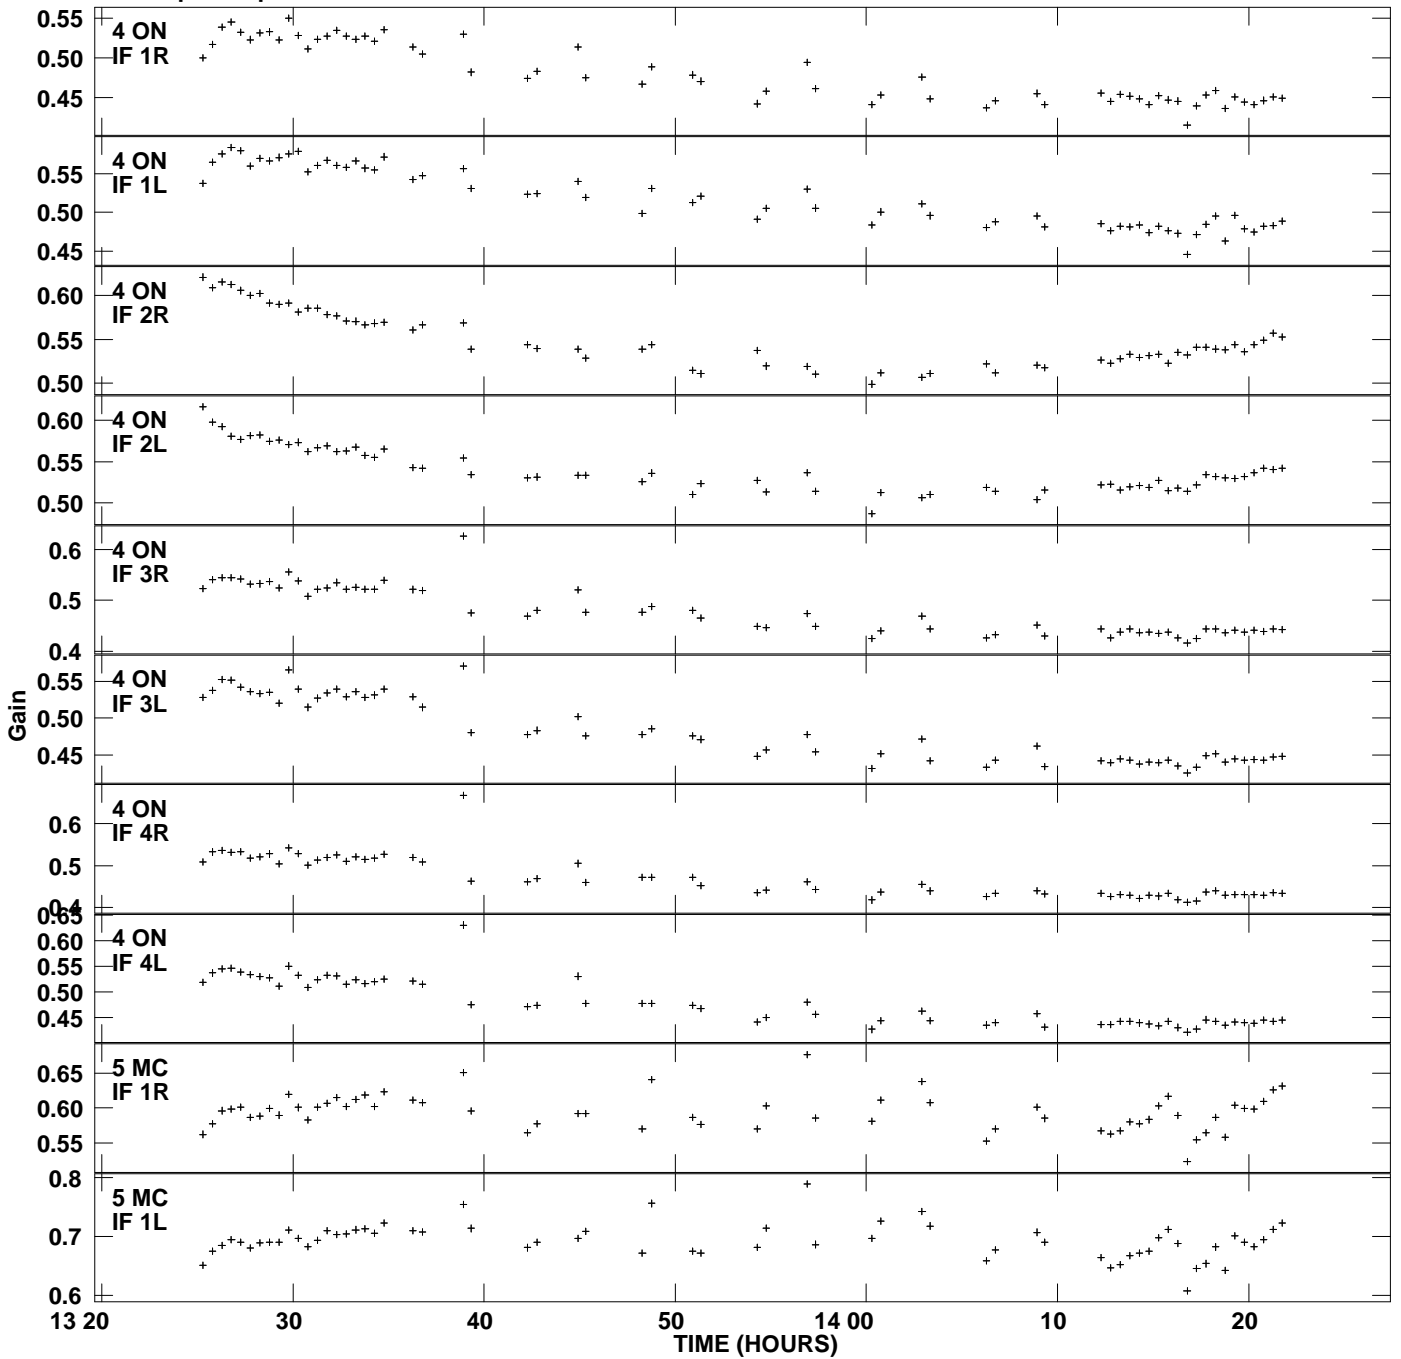

Plot file version 1 created 31-JAN-2011 15:02:10
Gain amp vs UTC time for 3C345.MULTI.1
SN 2 Rpol & Lpol IF 1 - 4

Plot file version 2 created 31-JAN-2011 15:02:10
Gain amp vs UTC time for 3C345.MULTI.1
SN 2 Rpol & Lpol IF 1 - 4

Plot file version 3 created 31-JAN-2011 15:02:10
Gain amp vs UTC time for 3C345.MULTI.1
SN 2 Rpol & Lpol IF 1 - 4

Plot file version 4 created 31-JAN-2011 15:02:10
Gain amp vs UTC time for 3C345.MULTI.1
SN 2 Rpol & Lpol IF 1 - 4

Plot file version 5 created 31-JAN-2011 15:02:10
Gain amp vs UTC time for 3C345.MULTI.1
SN 2 Rpol & Lpol IF 1 - 4