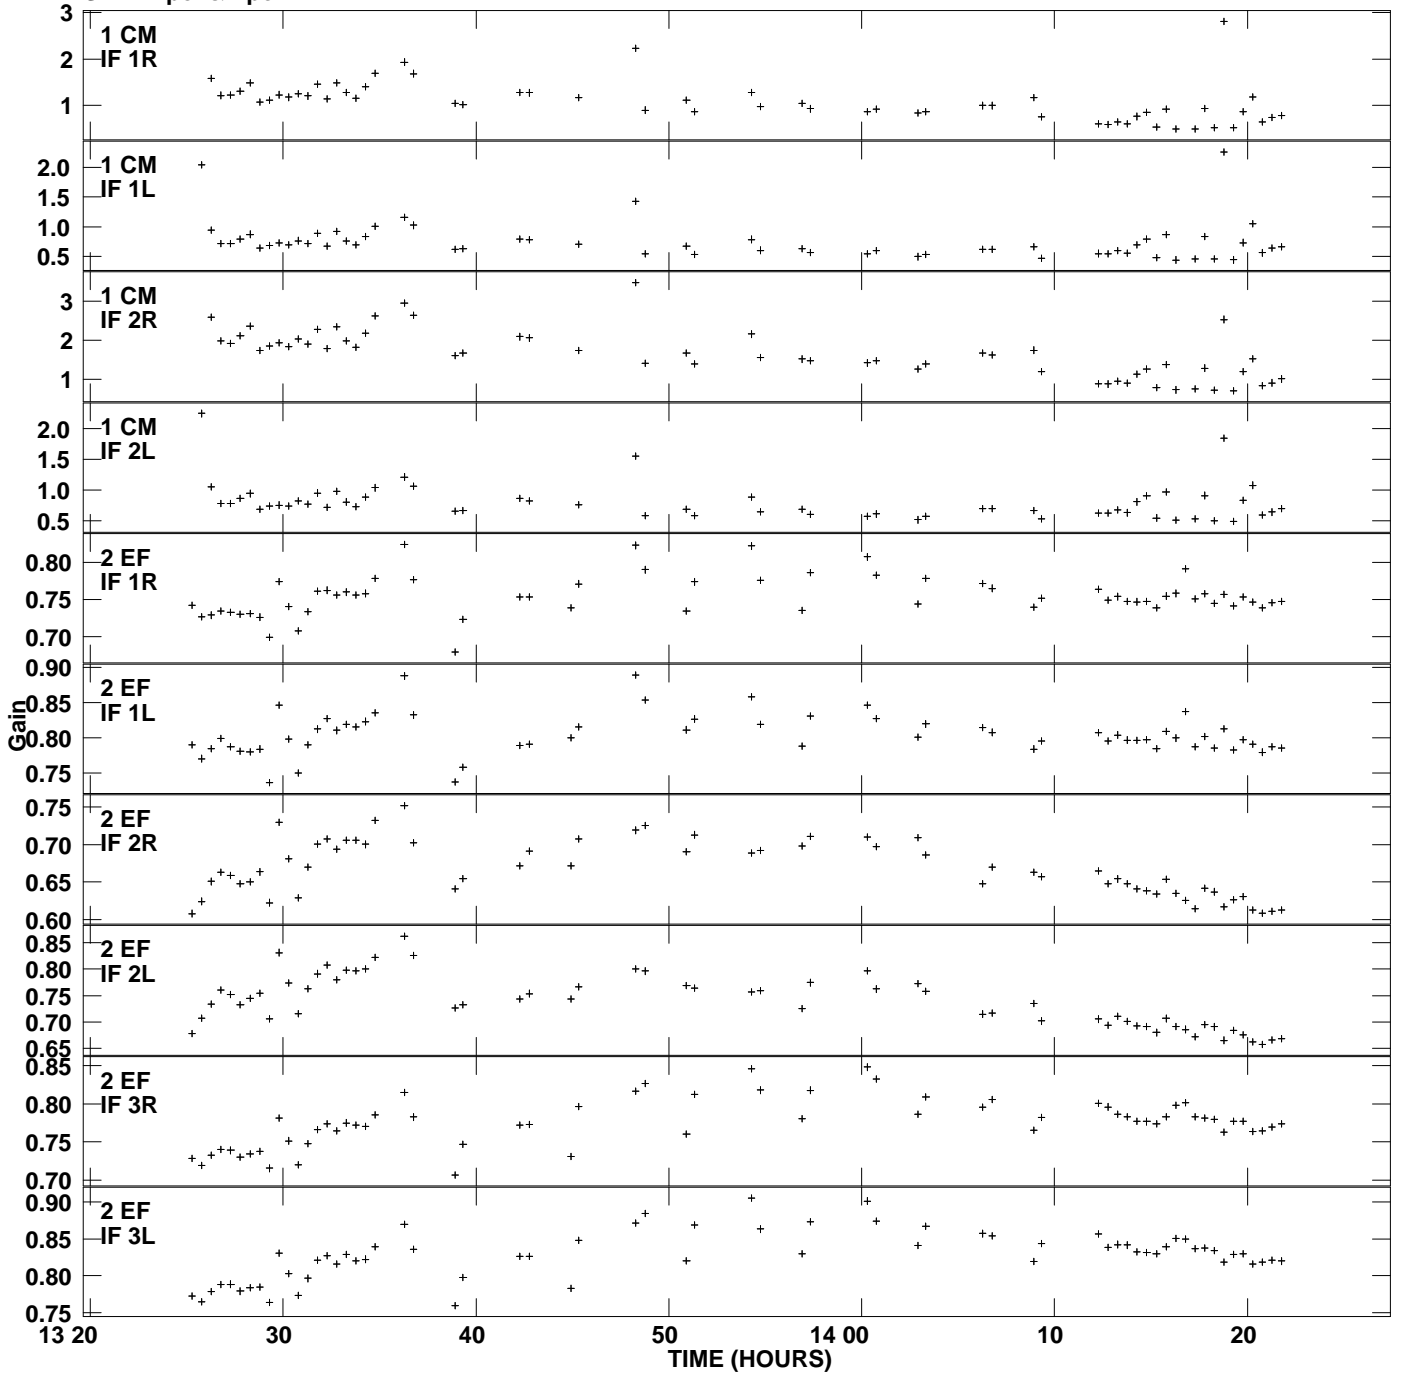

Plot file version 1 created 31-JAN-2011 15:02:10
Gain amp vs UTC time for 3C345.MULTI.1
SN 2 Rpol & Lpol IF 1 - 4

Plot file version 2 created 31-JAN-2011 15:02:10
Gain amp vs UTC time for 3C345.MULTI.1
SN 2 Rpol & Lpol IF 1 - 4

Plot file version 3 created 31-JAN-2011 15:02:10
Gain amp vs UTC time for 3C345.MULTI.1
SN 2 Rpol & Lpol IF 1 - 4

Plot file version 4 created 31-JAN-2011 15:02:10
Gain amp vs UTC time for 3C345.MULTI.1
SN 2 Rpol & Lpol IF 1 - 4

Plot file version 5 created 31-JAN-2011 15:02:10
Gain amp vs UTC time for 3C345.MULTI.1
SN 2 Rpol & Lpol IF 1 - 4