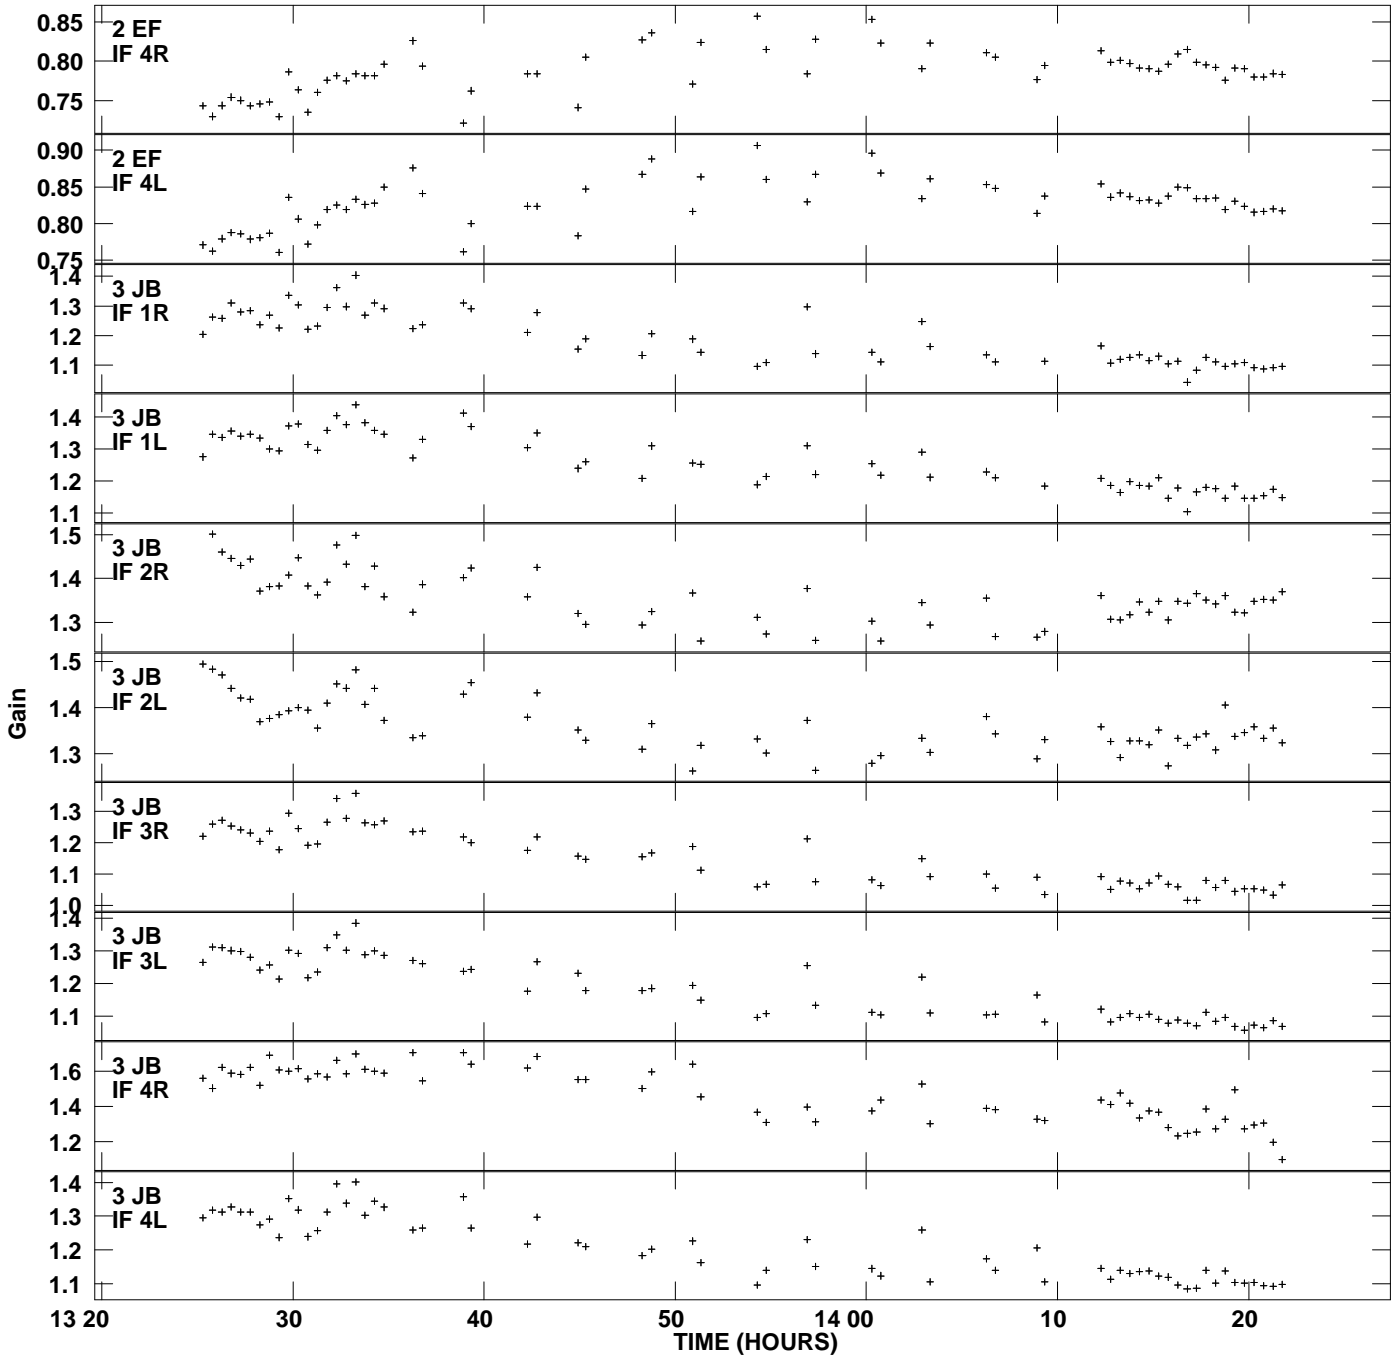

Plot file version 1 created 31-JAN-2011 15:02:10
Gain amp vs UTC time for 3C345.MULTI.1
SN 2 Rpol & Lpol IF 1 - 4

Plot file version 2 created 31-JAN-2011 15:02:10
Gain amp vs UTC time for 3C345.MULTI.1
SN 2 Rpol & Lpol IF 1 - 4

Plot file version 3 created 31-JAN-2011 15:02:10
Gain amp vs UTC time for 3C345.MULTI.1
SN 2 Rpol & Lpol IF 1 - 4

Plot file version 4 created 31-JAN-2011 15:02:10
Gain amp vs UTC time for 3C345.MULTI.1
SN 2 Rpol & Lpol IF 1 - 4

Plot file version 5 created 31-JAN-2011 15:02:10
Gain amp vs UTC time for 3C345.MULTI.1
SN 2 Rpol & Lpol IF 1 - 4