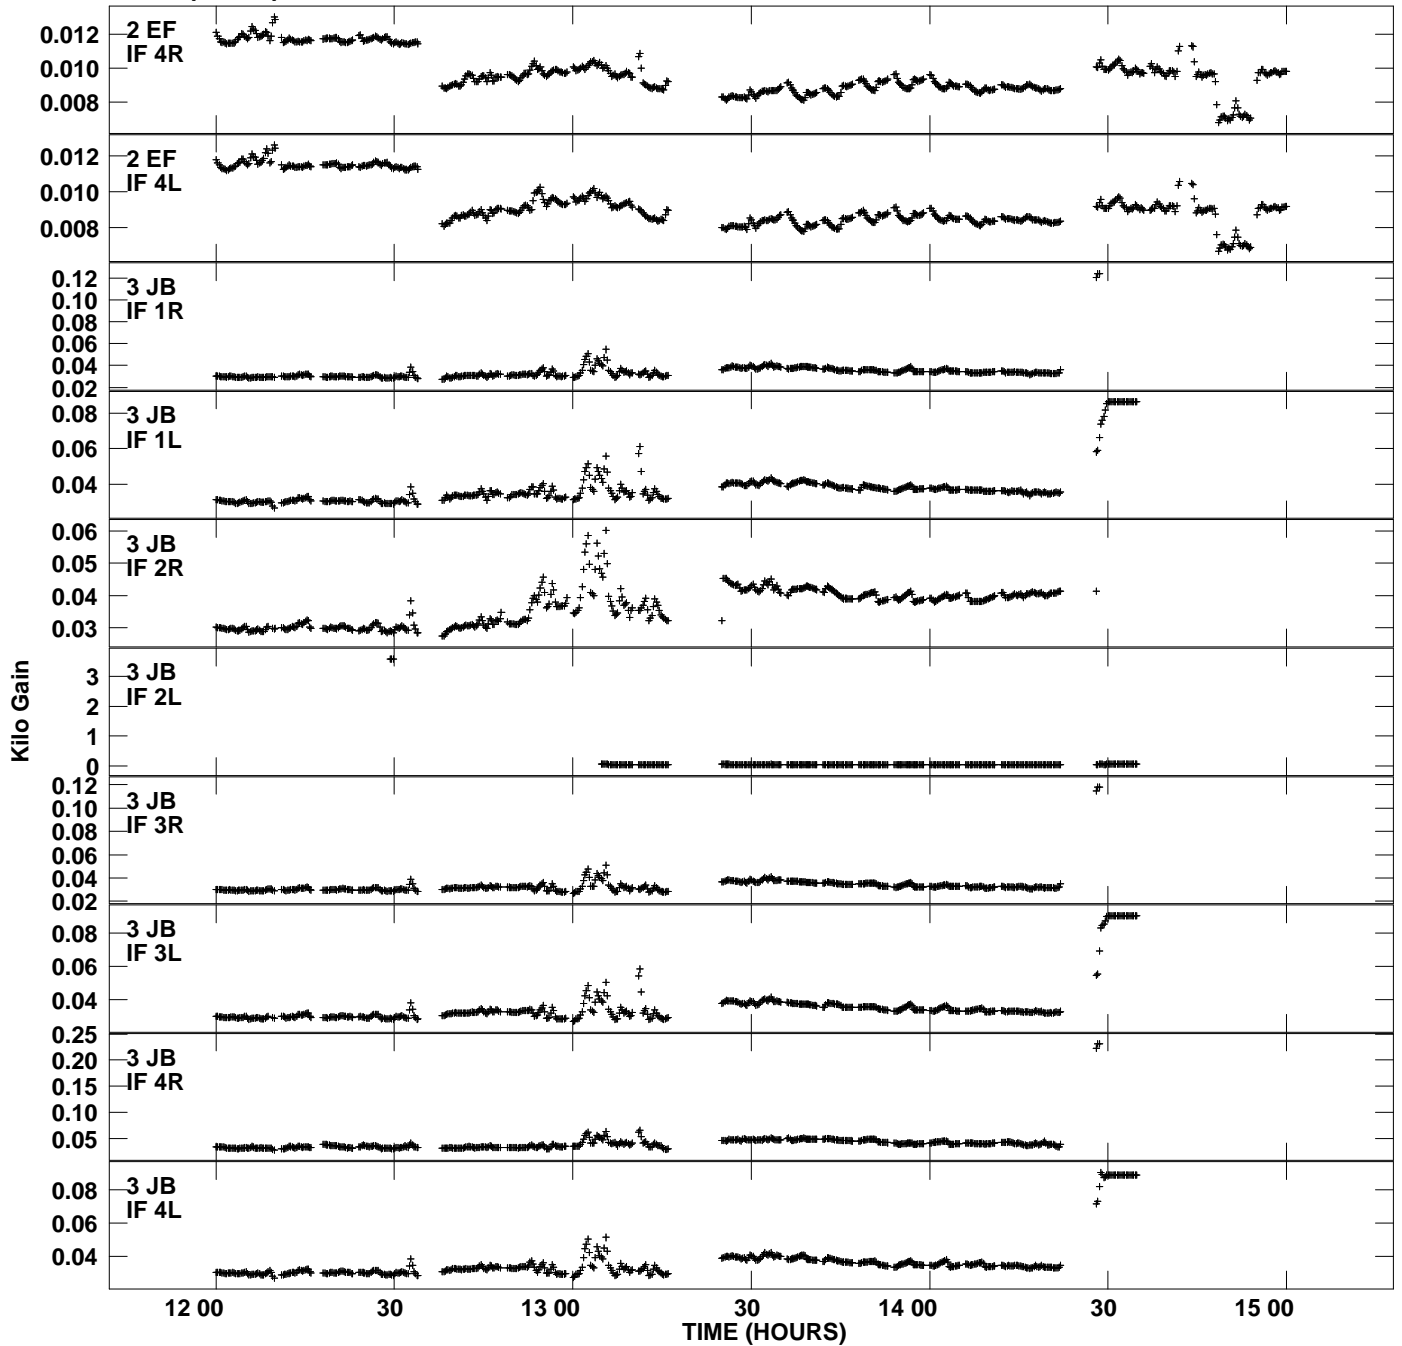

Plot file version 1 created 31-JAN-2011 15:03:57
Gain amp vs UTC time for N10K1.TMP.1
CL 4 Rpol & Lpol IF 1 - 4

Plot file version 2 created 31-JAN-2011 15:03:57
Gain amp vs UTC time for N10K1.TMP.1
CL 4 Rpol & Lpol IF 1 - 4

Plot file version 3 created 31-JAN-2011 15:03:57
Gain amp vs UTC time for N10K1.TMP.1
CL 4 Rpol & Lpol IF 1 - 4

Plot file version 4 created 31-JAN-2011 15:03:57
Gain amp vs UTC time for N10K1.TMP.1
CL 4 Rpol & Lpol IF 1 - 4

Plot file version 5 created 31-JAN-2011 15:03:57
Gain amp vs UTC time for N10K1.TMP.1
CL 4 Rpol & Lpol IF 1 - 4