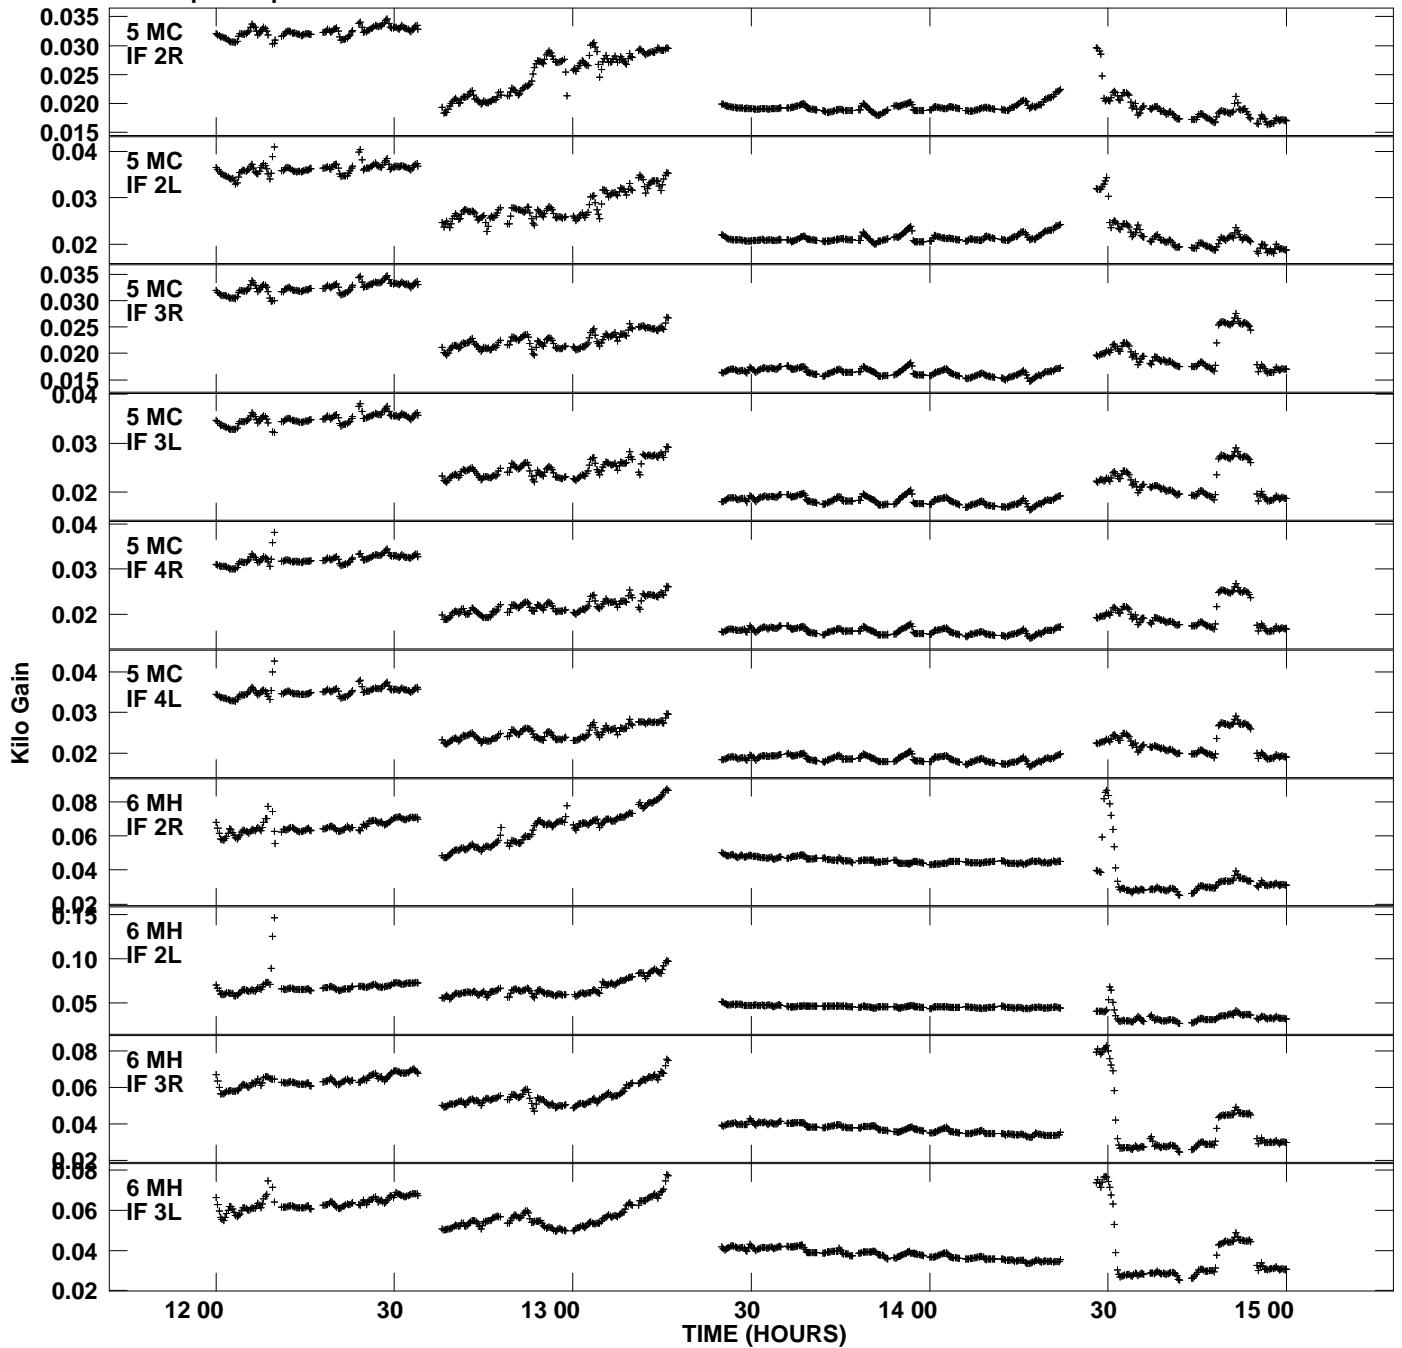

Plot file version 1 created 31-JAN-2011 15:03:57
Gain amp vs UTC time for N10K1.TMP.1
CL 4 Rpol & Lpol IF 1 - 4

Plot file version 2 created 31-JAN-2011 15:03:57
Gain amp vs UTC time for N10K1.TMP.1
CL 4 Rpol & Lpol IF 1 - 4

Plot file version 3 created 31-JAN-2011 15:03:57
Gain amp vs UTC time for N10K1.TMP.1
CL 4 Rpol & Lpol IF 1 - 4

Plot file version 4 created 31-JAN-2011 15:03:57
Gain amp vs UTC time for N10K1.TMP.1
CL 4 Rpol & Lpol IF 1 - 4

Plot file version 5 created 31-JAN-2011 15:03:57
Gain amp vs UTC time for N10K1.TMP.1
CL 4 Rpol & Lpol IF 1 - 4