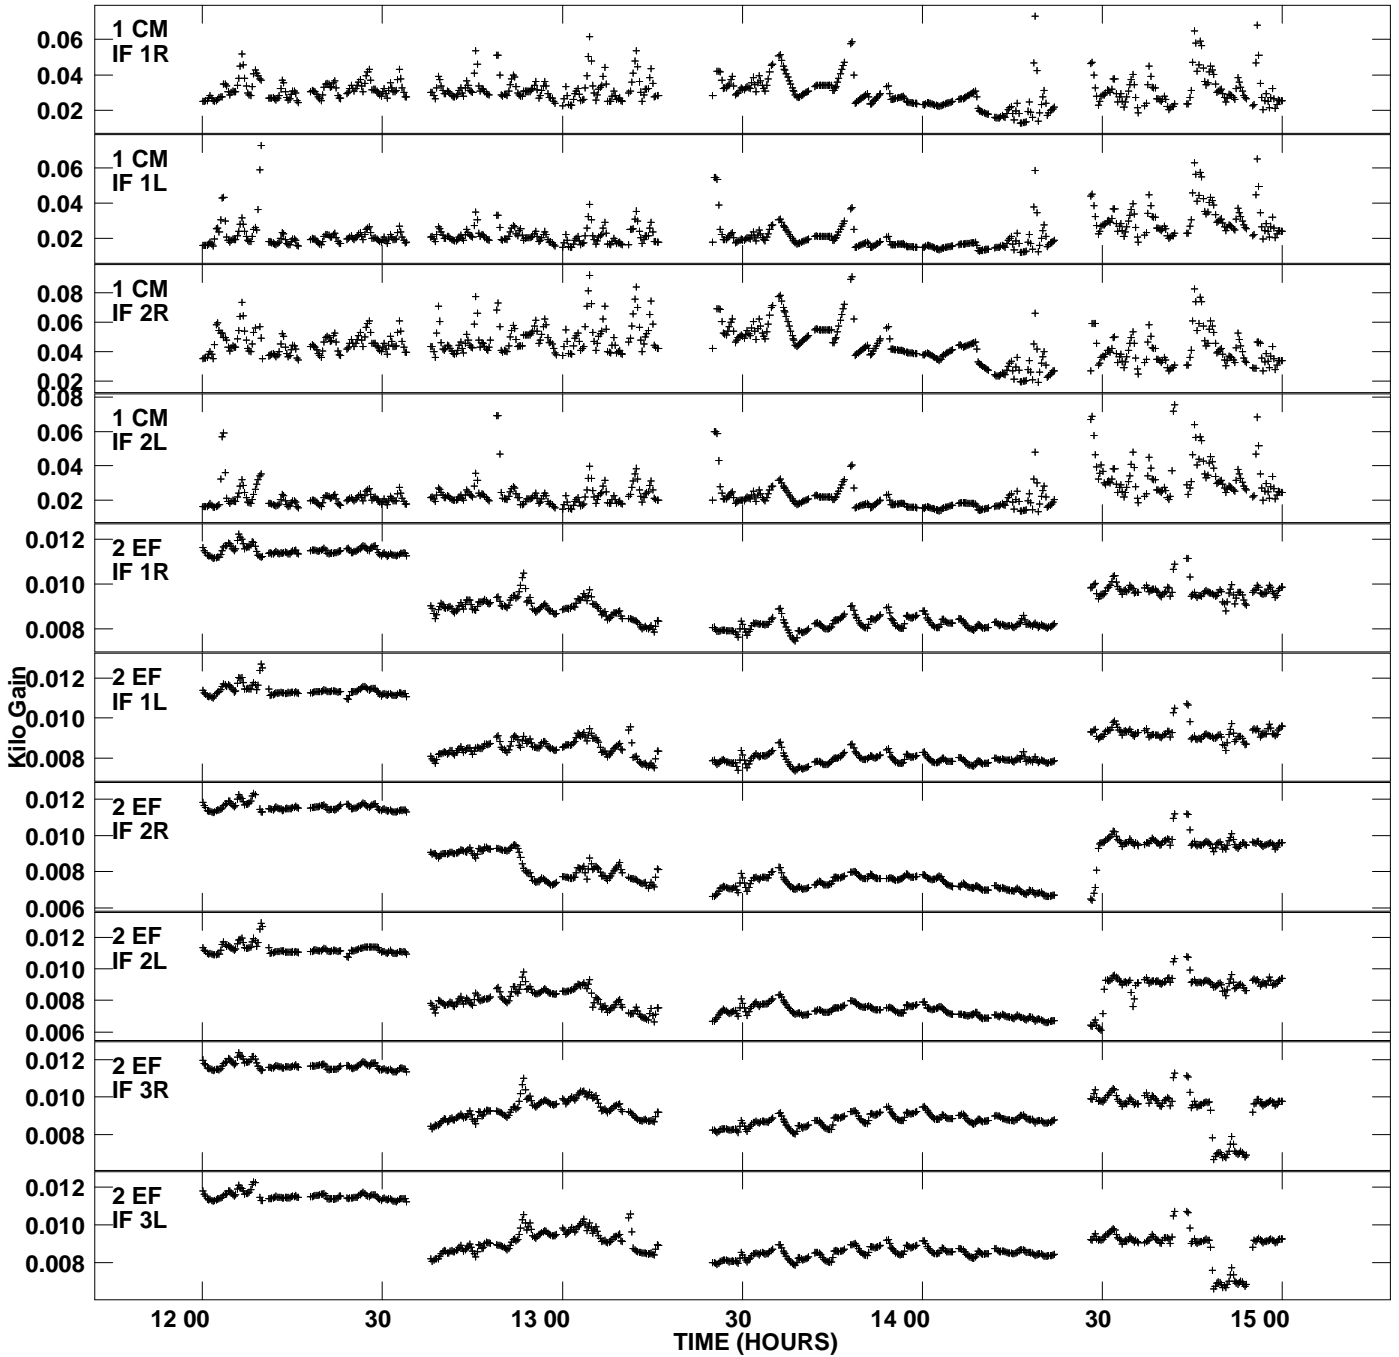

Plot file version 1 created 31-JAN-2011 15:03:57
Gain amp vs UTC time for N10K1.TMP.1
CL 4 Rpol & Lpol IF 1 - 4

Plot file version 2 created 31-JAN-2011 15:03:57
Gain amp vs UTC time for N10K1.TMP.1
CL 4 Rpol & Lpol IF 1 - 4

Plot file version 3 created 31-JAN-2011 15:03:57
Gain amp vs UTC time for N10K1.TMP.1
CL 4 Rpol & Lpol IF 1 - 4

Plot file version 4 created 31-JAN-2011 15:03:57
Gain amp vs UTC time for N10K1.TMP.1
CL 4 Rpol & Lpol IF 1 - 4

Plot file version 5 created 31-JAN-2011 15:03:57
Gain amp vs UTC time for N10K1.TMP.1
CL 4 Rpol & Lpol IF 1 - 4