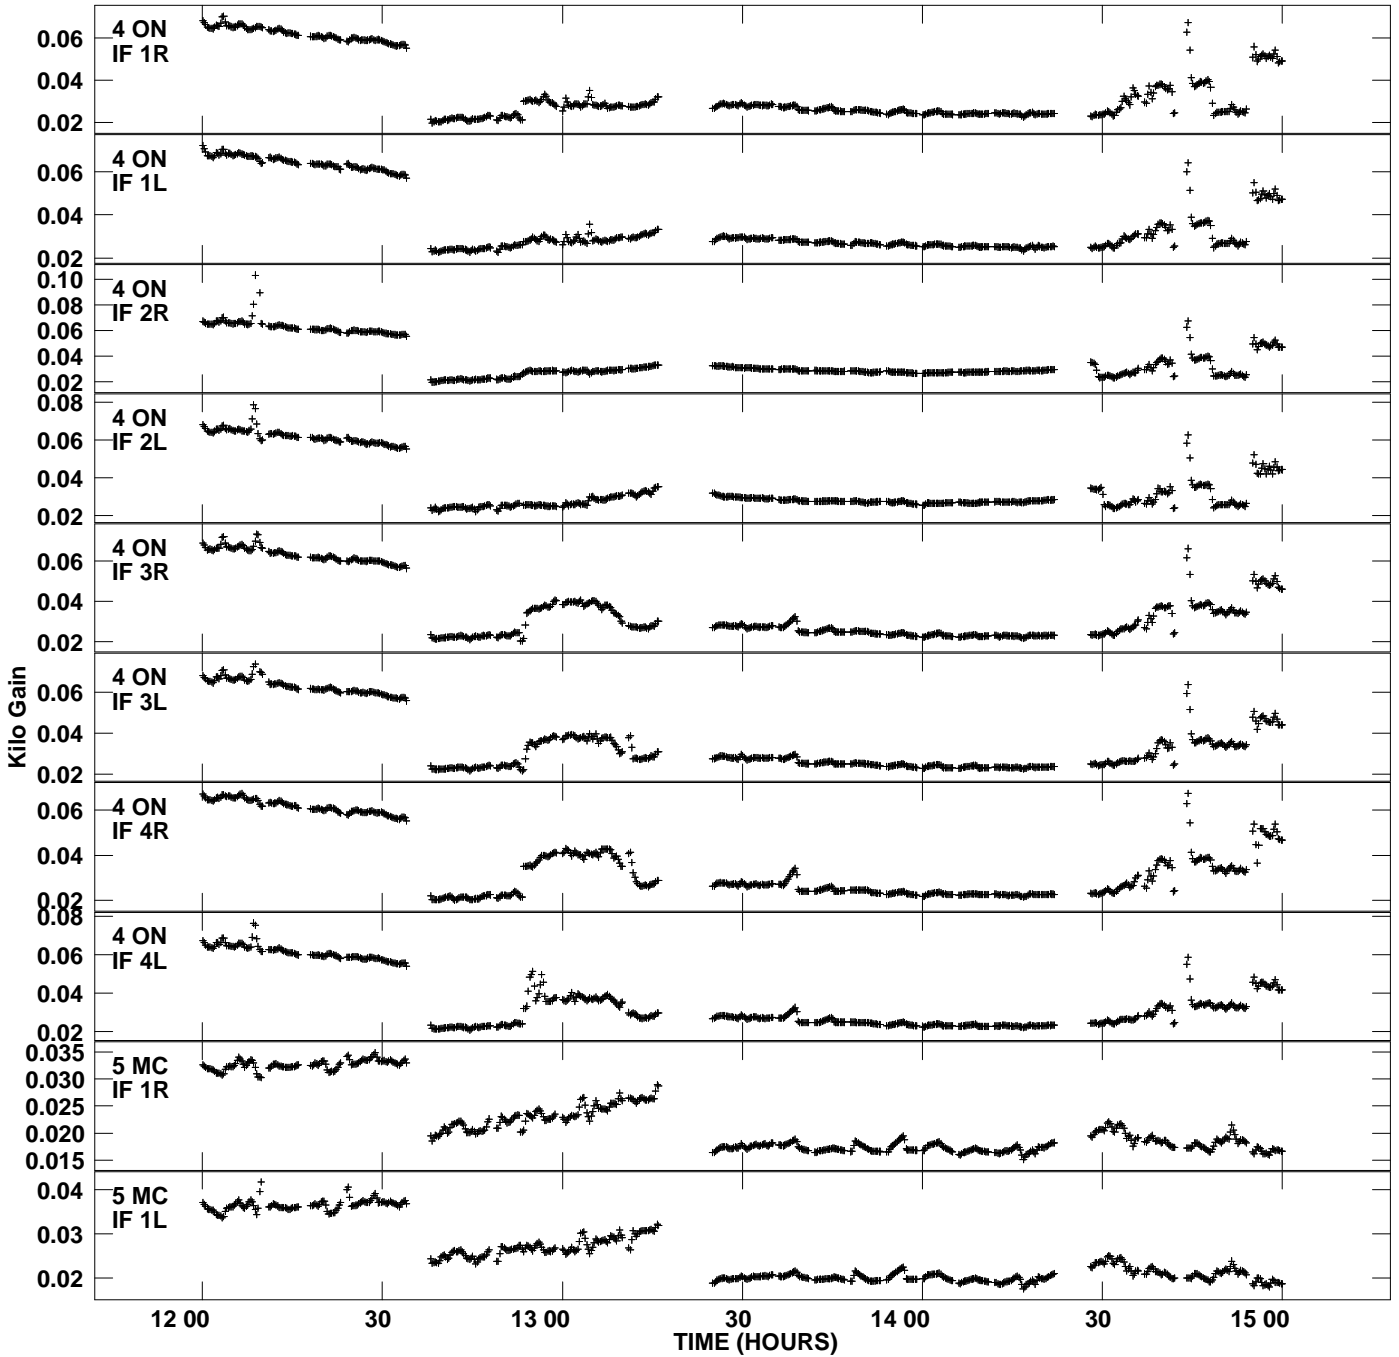

Plot file version 1 created 31-JAN-2011 15:03:57
Gain amp vs UTC time for N10K1.TMP.1
CL 4 Rpol & Lpol IF 1 - 4

Plot file version 2 created 31-JAN-2011 15:03:57
Gain amp vs UTC time for N10K1.TMP.1
CL 4 Rpol & Lpol IF 1 - 4

Plot file version 3 created 31-JAN-2011 15:03:57
Gain amp vs UTC time for N10K1.TMP.1
CL 4 Rpol & Lpol IF 1 - 4

Plot file version 4 created 31-JAN-2011 15:03:57
Gain amp vs UTC time for N10K1.TMP.1
CL 4 Rpol & Lpol IF 1 - 4

Plot file version 5 created 31-JAN-2011 15:03:57
Gain amp vs UTC time for N10K1.TMP.1
CL 4 Rpol & Lpol IF 1 - 4