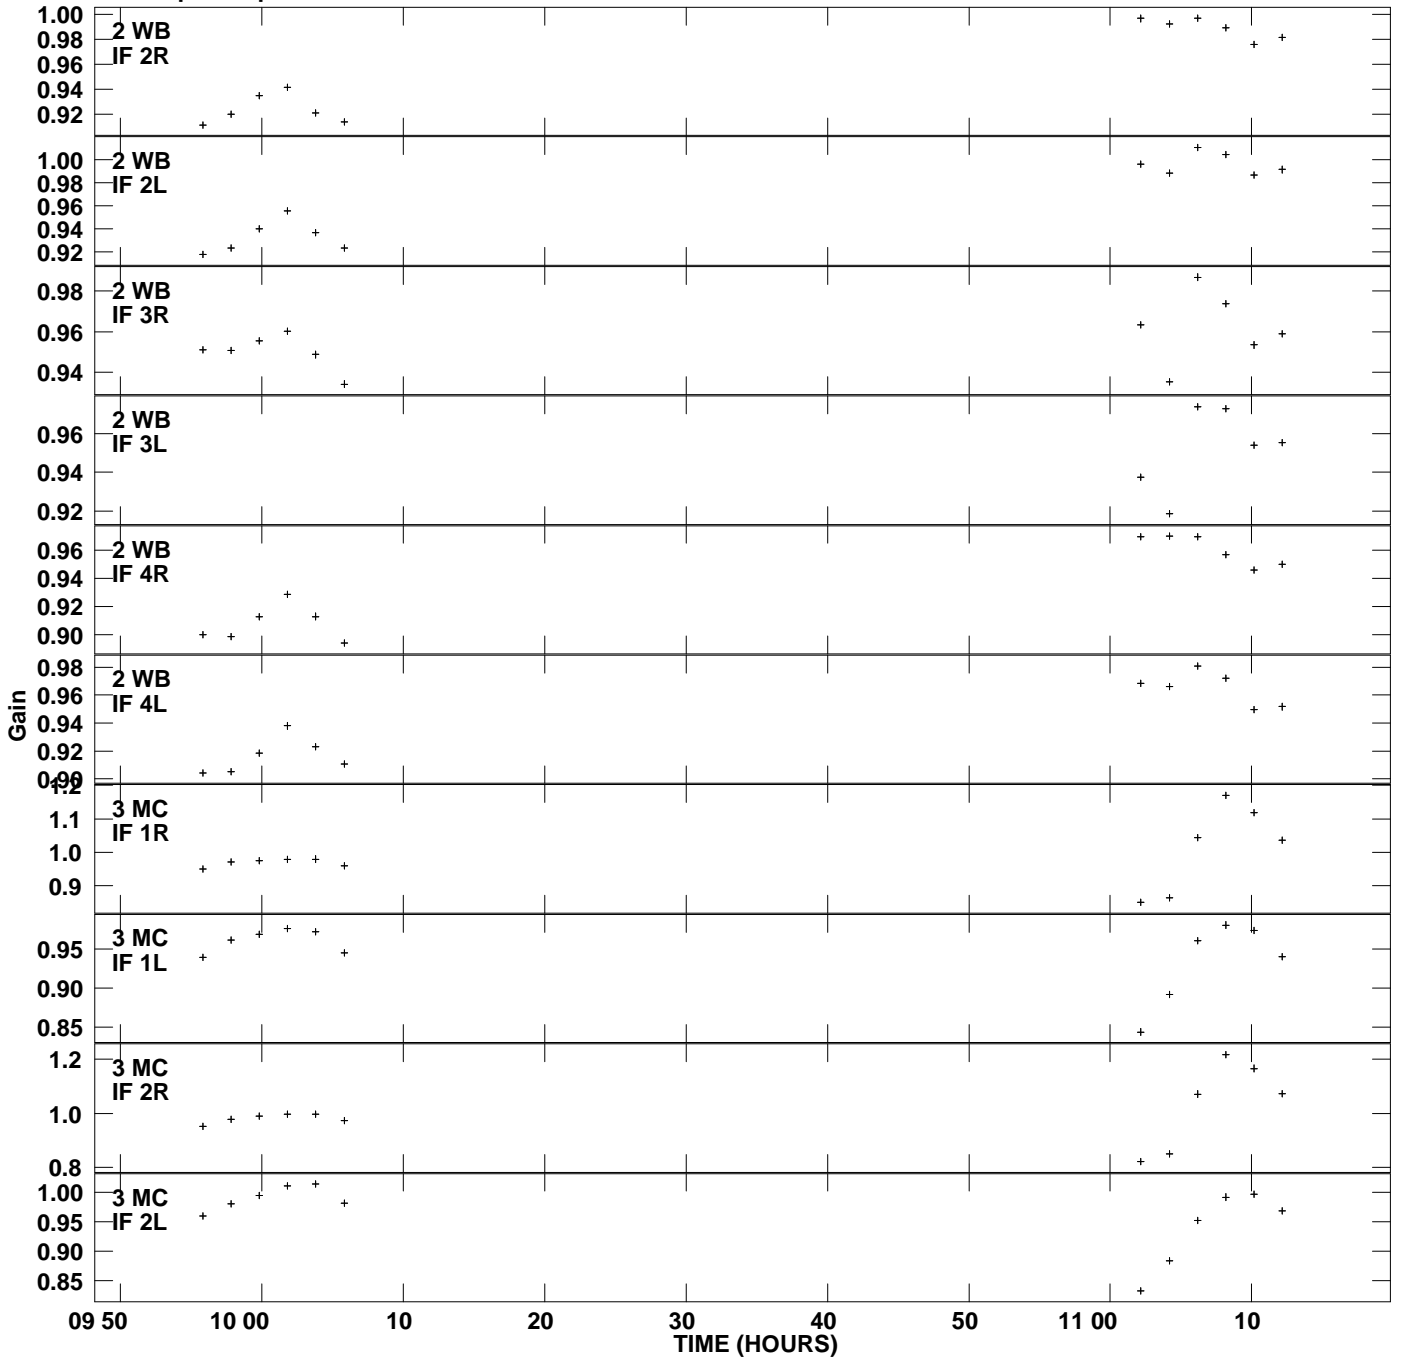

Plot file version 1 created 10-JUN-2010 12:01:49
Gain amp vs UTC time for 3C454.3.MULTI.1
SN 2 Rpol & Lpol IF 1 - 4

Plot file version 2 created 10-JUN-2010 12:01:49
Gain amp vs UTC time for 3C454.3.MULTI.1
SN 2 Rpol & Lpol IF 1 - 4

Plot file version 3 created 10-JUN-2010 12:01:49
 Gain amp vs UTC time for 3C454.3.MULTI.1
 SN 2 Rpol & Lpol IF 1 - 4

Plot file version 4 created 10-JUN-2010 12:01:49
 Gain amp vs UTC time for 3C454.3.MULTI.1
 SN 2 Rpol & Lpol IF 1 - 4