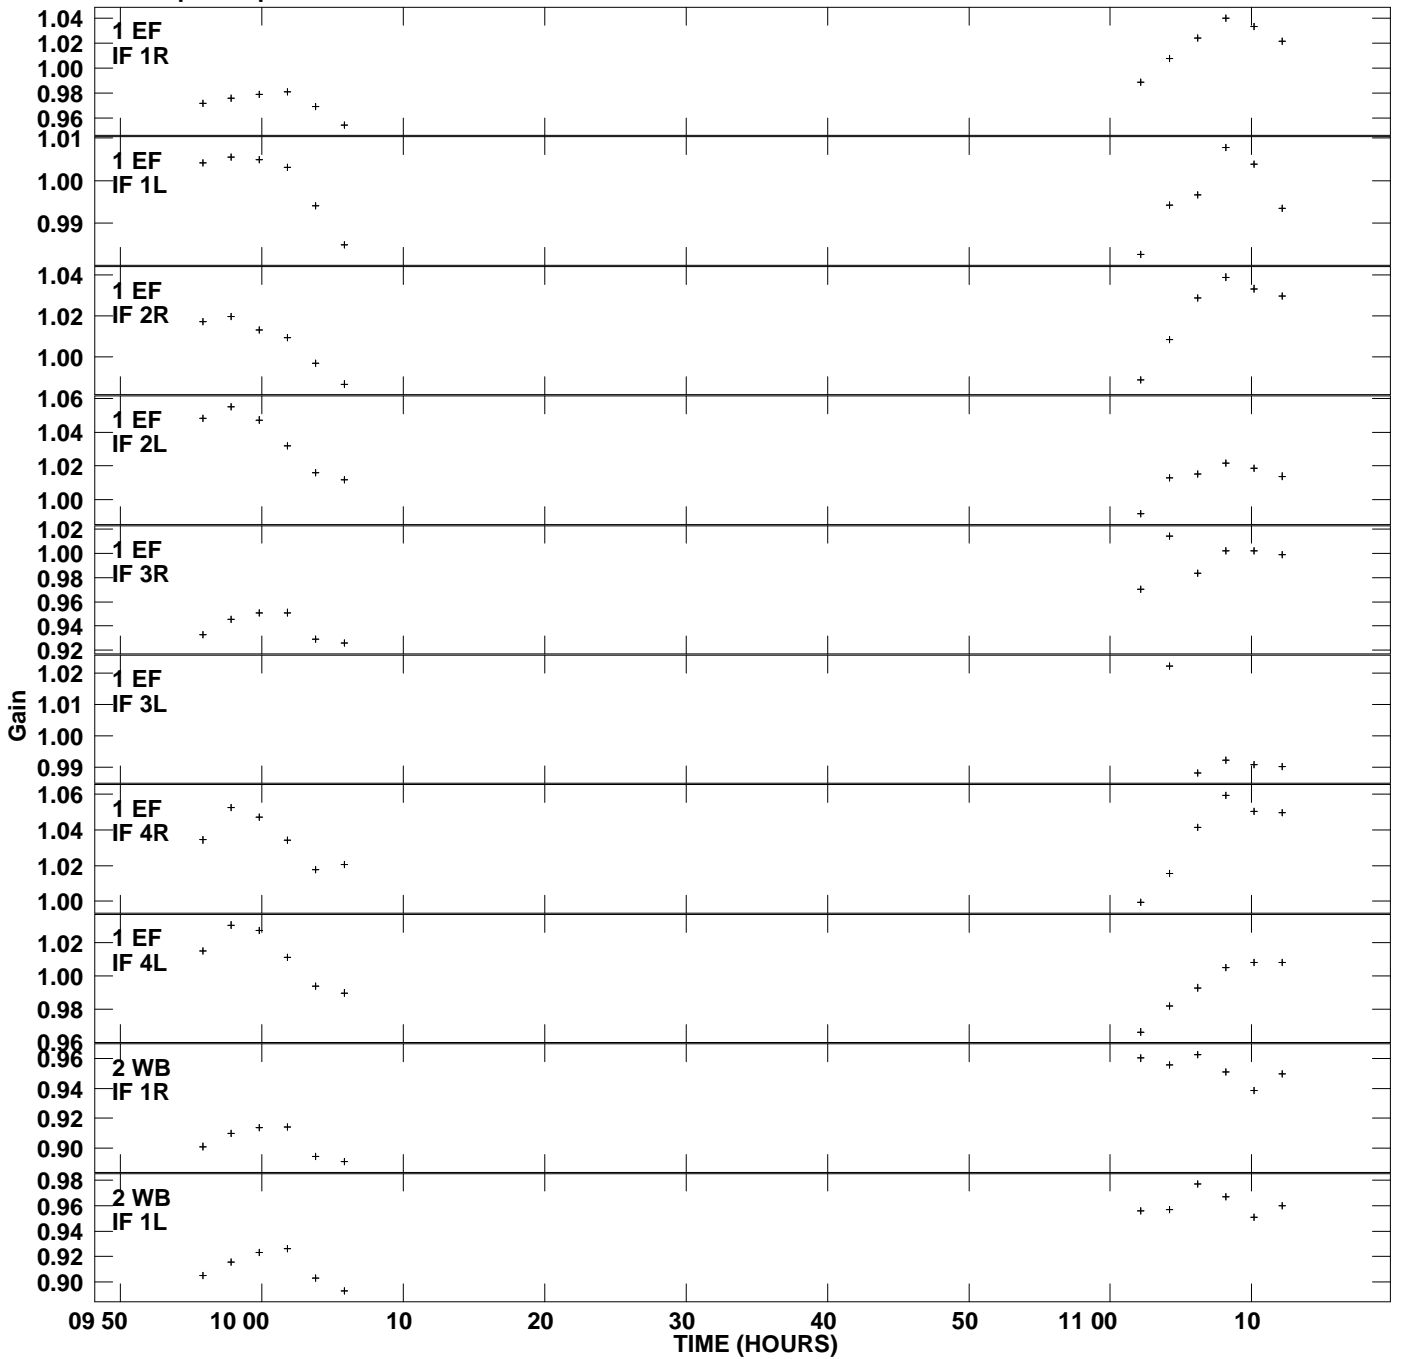

Plot file version 1 created 10-JUN-2010 12:01:49
Gain amp vs UTC time for 3C454.3.MULTI.1
SN 2 Rpol & Lpol IF 1 - 4

Plot file version 2 created 10-JUN-2010 12:01:49
Gain amp vs UTC time for 3C454.3.MULTI.1
SN 2 Rpol & Lpol IF 1 - 4

Plot file version 3 created 10-JUN-2010 12:01:49
 Gain amp vs UTC time for 3C454.3.MULTI.1
 SN 2 Rpol & Lpol IF 1 - 4

Plot file version 4 created 10-JUN-2010 12:01:49
 Gain amp vs UTC time for 3C454.3.MULTI.1
 SN 2 Rpol & Lpol IF 1 - 4