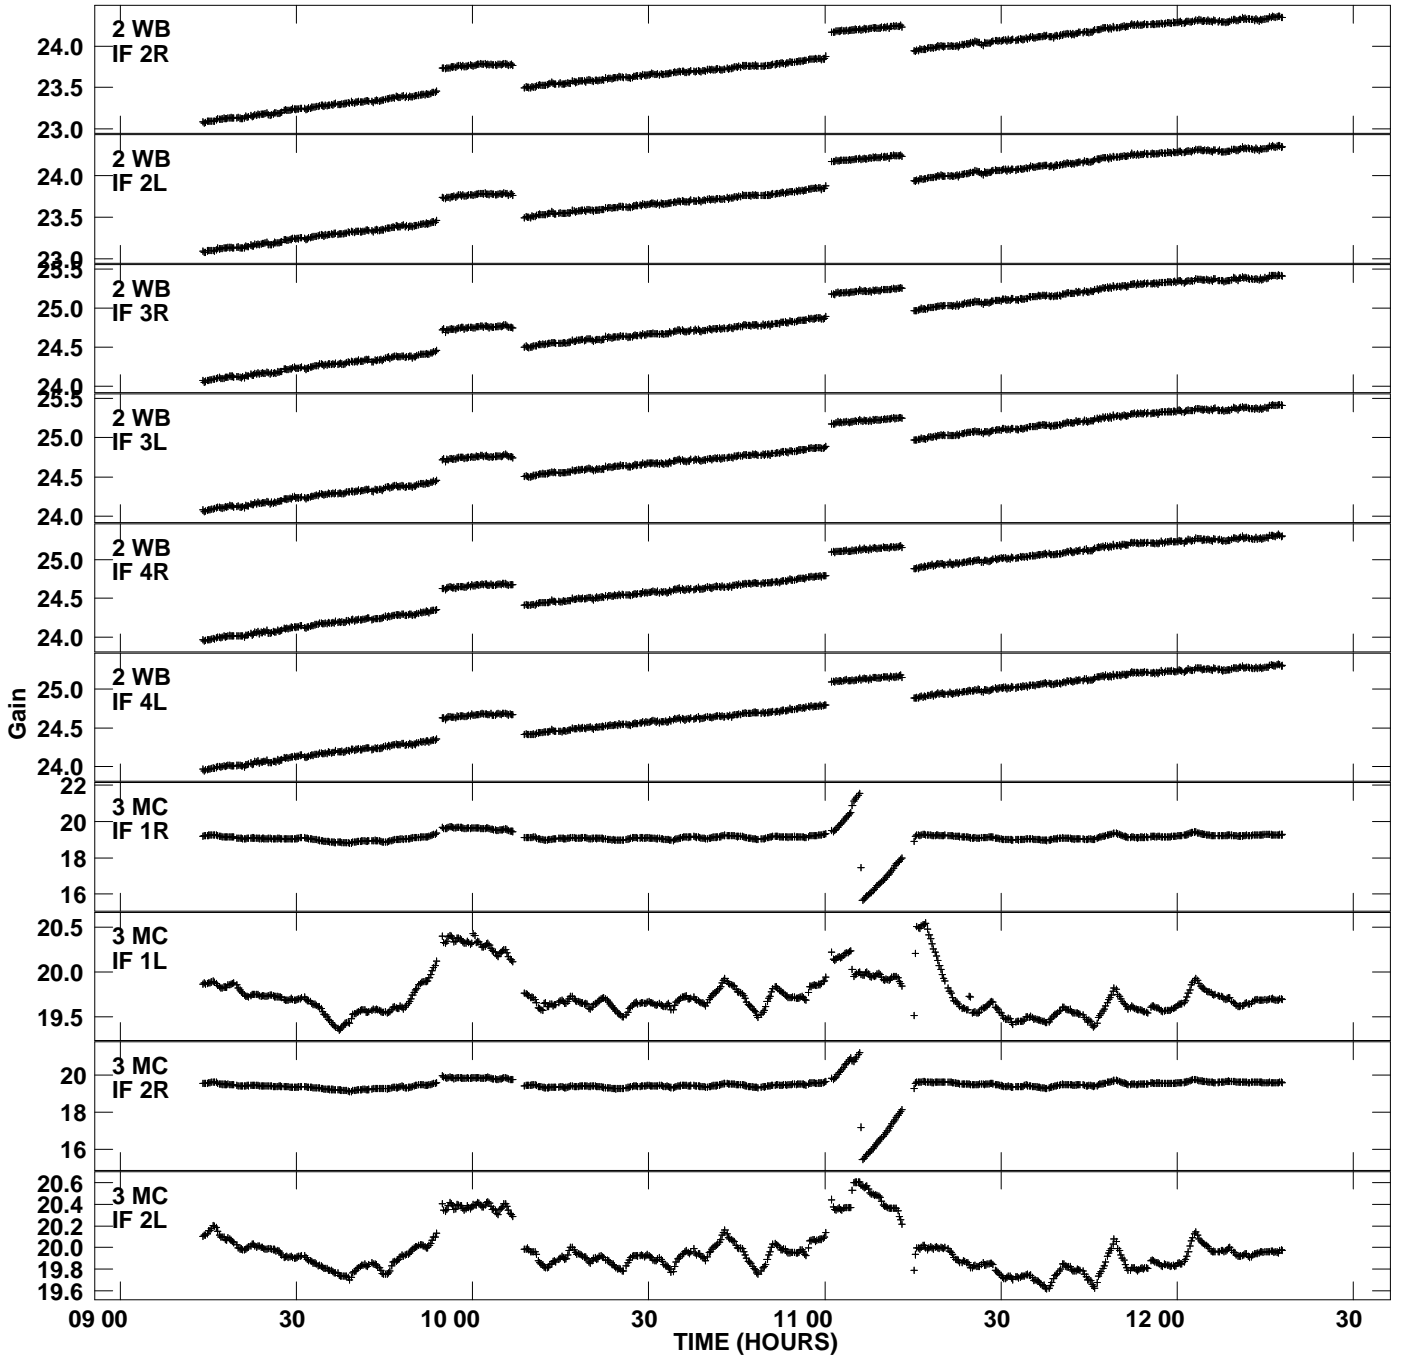

Plot file version 1 created 10-JUN-2010 11:59:47
 Gain amp vs UTC time for N10X1.UVDATA.1
 CL 2 Rpol & Lpol IF 1 - 4

Plot file version 2 created 10-JUN-2010 11:59:47
Gain amp vs UTC time for N10X1.UVDATA.1
CL 2 Rpol & Lpol IF 1 - 4

Plot file version 3 created 10-JUN-2010 11:59:47
 Gain amp vs UTC time for N10X1.UVDATA.1
 CL 2 Rpol & Lpol IF 1 - 4

Plot file version 4 created 10-JUN-2010 11:59:47
Gain amp vs UTC time for N10X1.UVDATA.1
CL 2 Rpol & Lpol IF 1 - 4