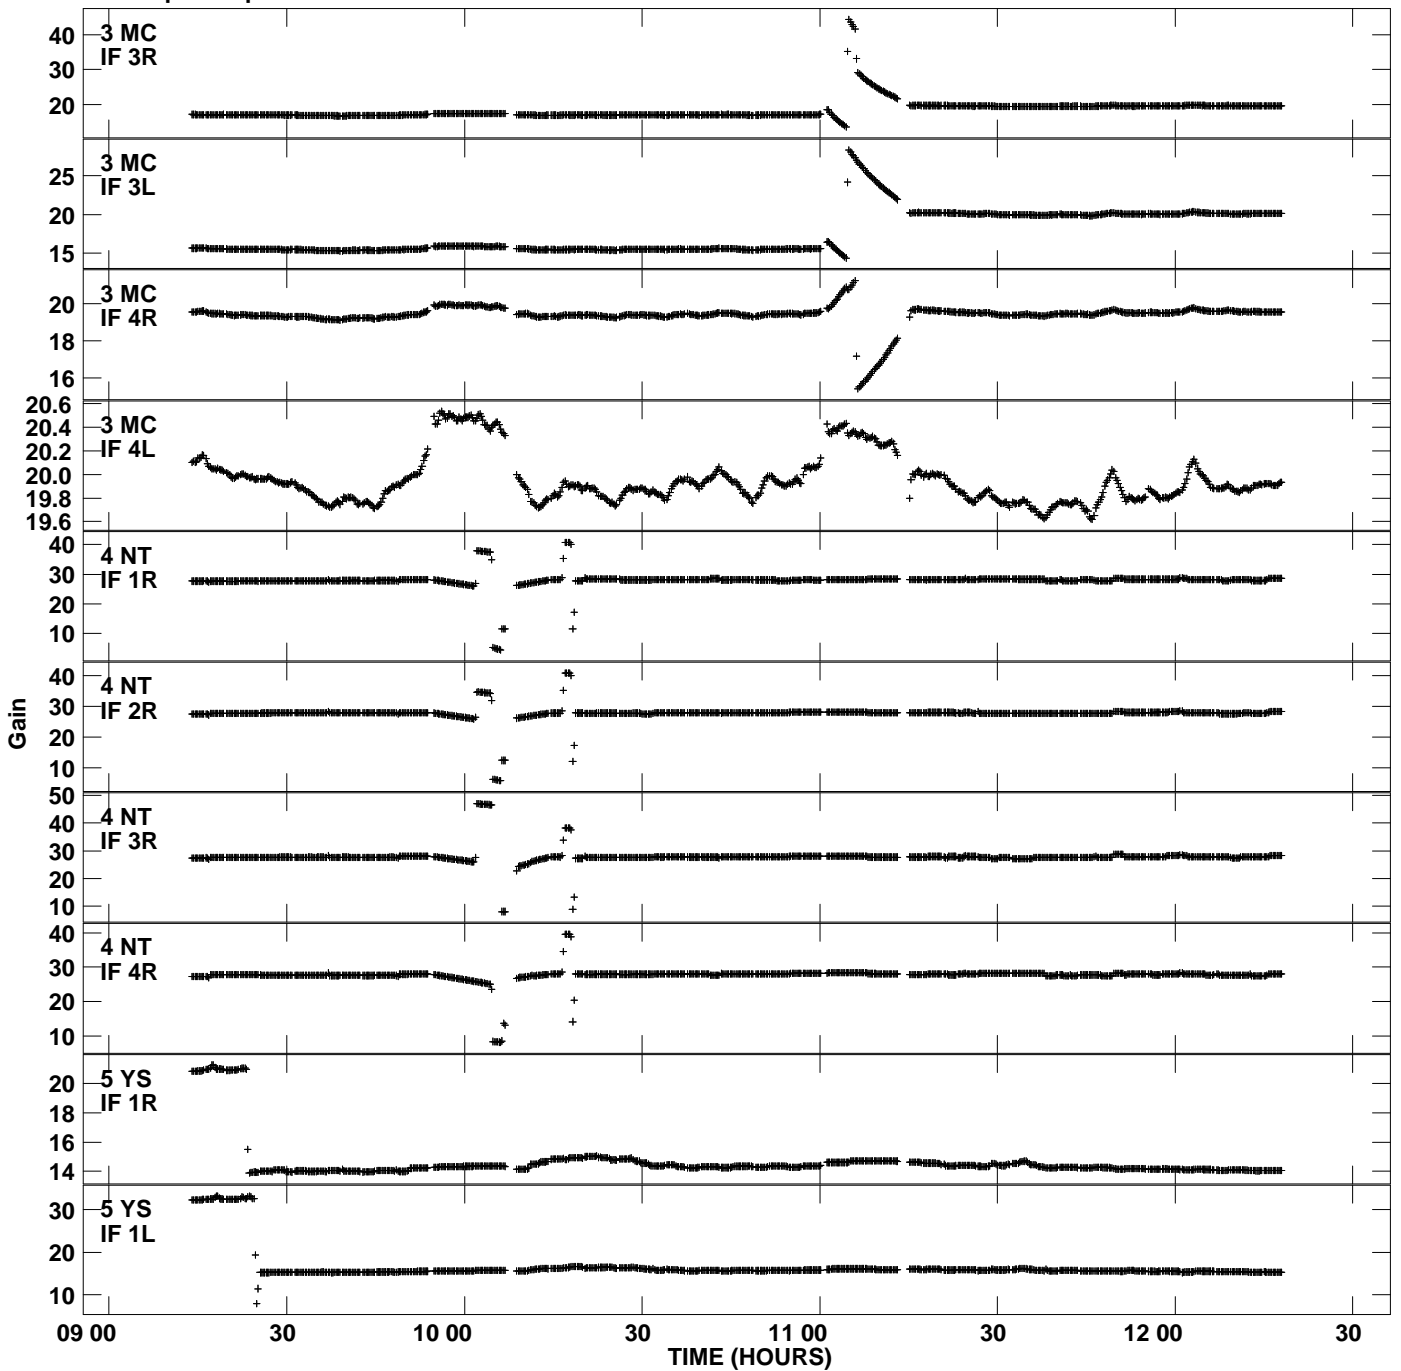

Plot file version 1 created 10-JUN-2010 11:59:47
 Gain amp vs UTC time for N10X1.UVDATA.1
 CL 2 Rpol & Lpol IF 1 - 4

Plot file version 2 created 10-JUN-2010 11:59:47
Gain amp vs UTC time for N10X1.UVDATA.1
CL 2 Rpol & Lpol IF 1 - 4

Plot file version 3 created 10-JUN-2010 11:59:47
 Gain amp vs UTC time for N10X1.UVDATA.1
 CL 2 Rpol & Lpol IF 1 - 4

Plot file version 4 created 10-JUN-2010 11:59:47
Gain amp vs UTC time for N10X1.UVDATA.1
CL 2 Rpol & Lpol IF 1 - 4