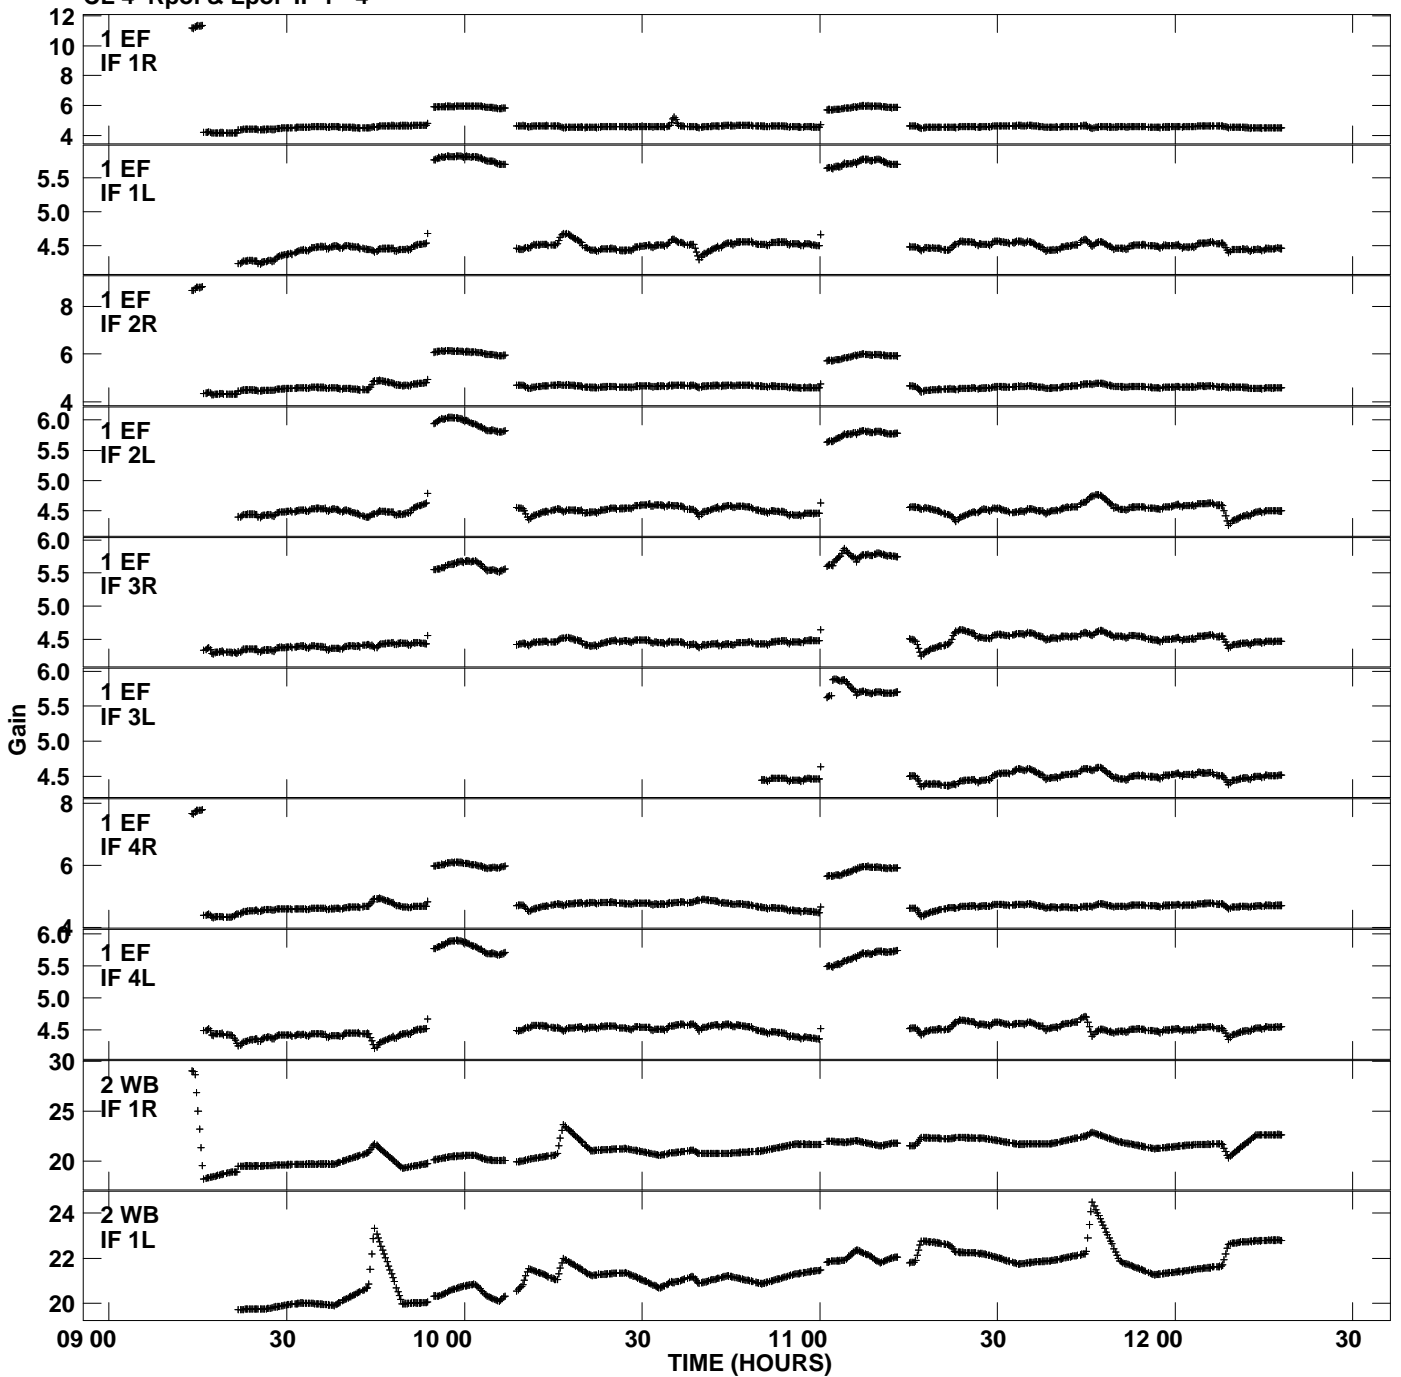

Plot file version 1 created 10-JUN-2010 12:02:18
 Gain amp vs UTC time for N10X1.TMP.1
 CL 4 Rpol & Lpol IF 1 - 4

Plot file version 2 created 10-JUN-2010 12:02:18
 Gain amp vs UTC time for N10X1.TMP.1
 CL 4 Rpol & Lpol IF 1 - 4

Plot file version 3 created 10-JUN-2010 12:02:18
 Gain amp vs UTC time for N10X1.TMP.1
 CL 4 Rpol & Lpol IF 1 - 4

Plot file version 4 created 10-JUN-2010 12:02:18
Gain amp vs UTC time for N10X1.TMP.1
CL 4 Rpol & Lpol IF 1 - 4