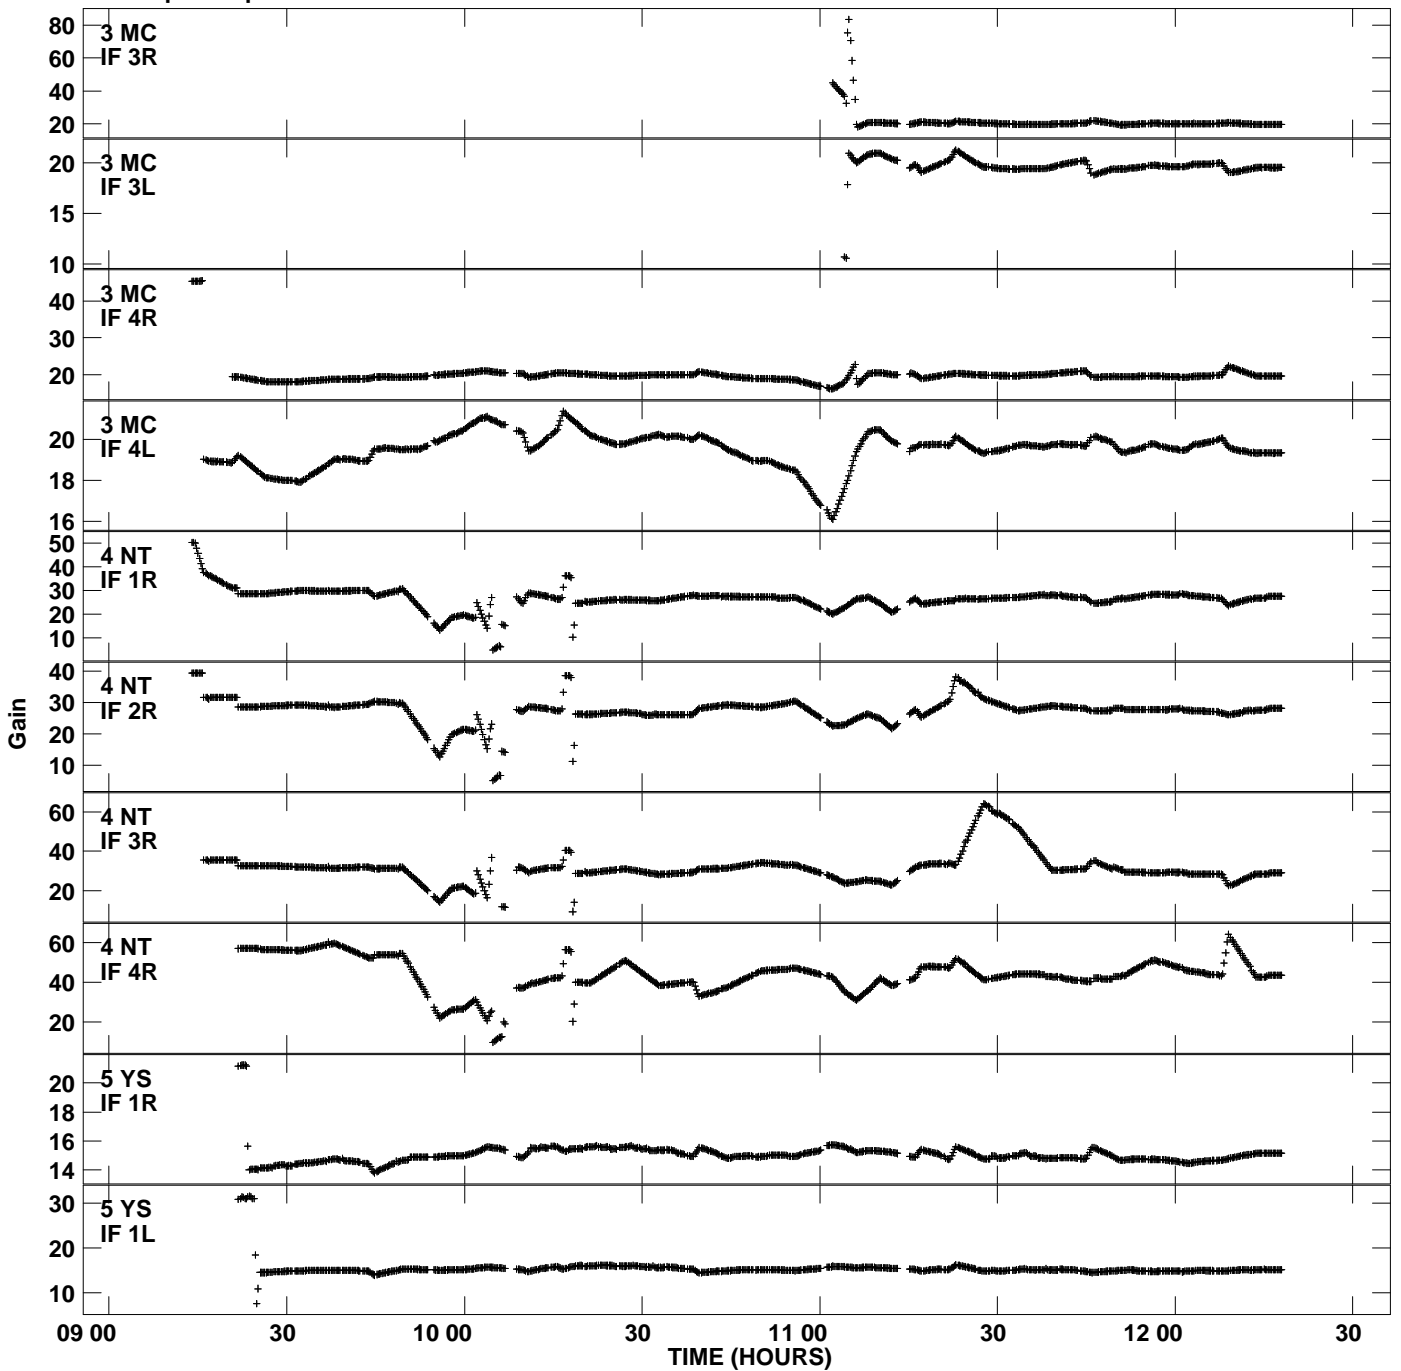

Plot file version 1 created 10-JUN-2010 12:02:18
 Gain amp vs UTC time for N10X1.TMP.1
 CL 4 Rpol & Lpol IF 1 - 4

Plot file version 2 created 10-JUN-2010 12:02:18
 Gain amp vs UTC time for N10X1.TMP.1
 CL 4 Rpol & Lpol IF 1 - 4

Plot file version 3 created 10-JUN-2010 12:02:18
 Gain amp vs UTC time for N10X1.TMP.1
 CL 4 Rpol & Lpol IF 1 - 4

Plot file version 4 created 10-JUN-2010 12:02:18
Gain amp vs UTC time for N10X1.TMP.1
CL 4 Rpol & Lpol IF 1 - 4