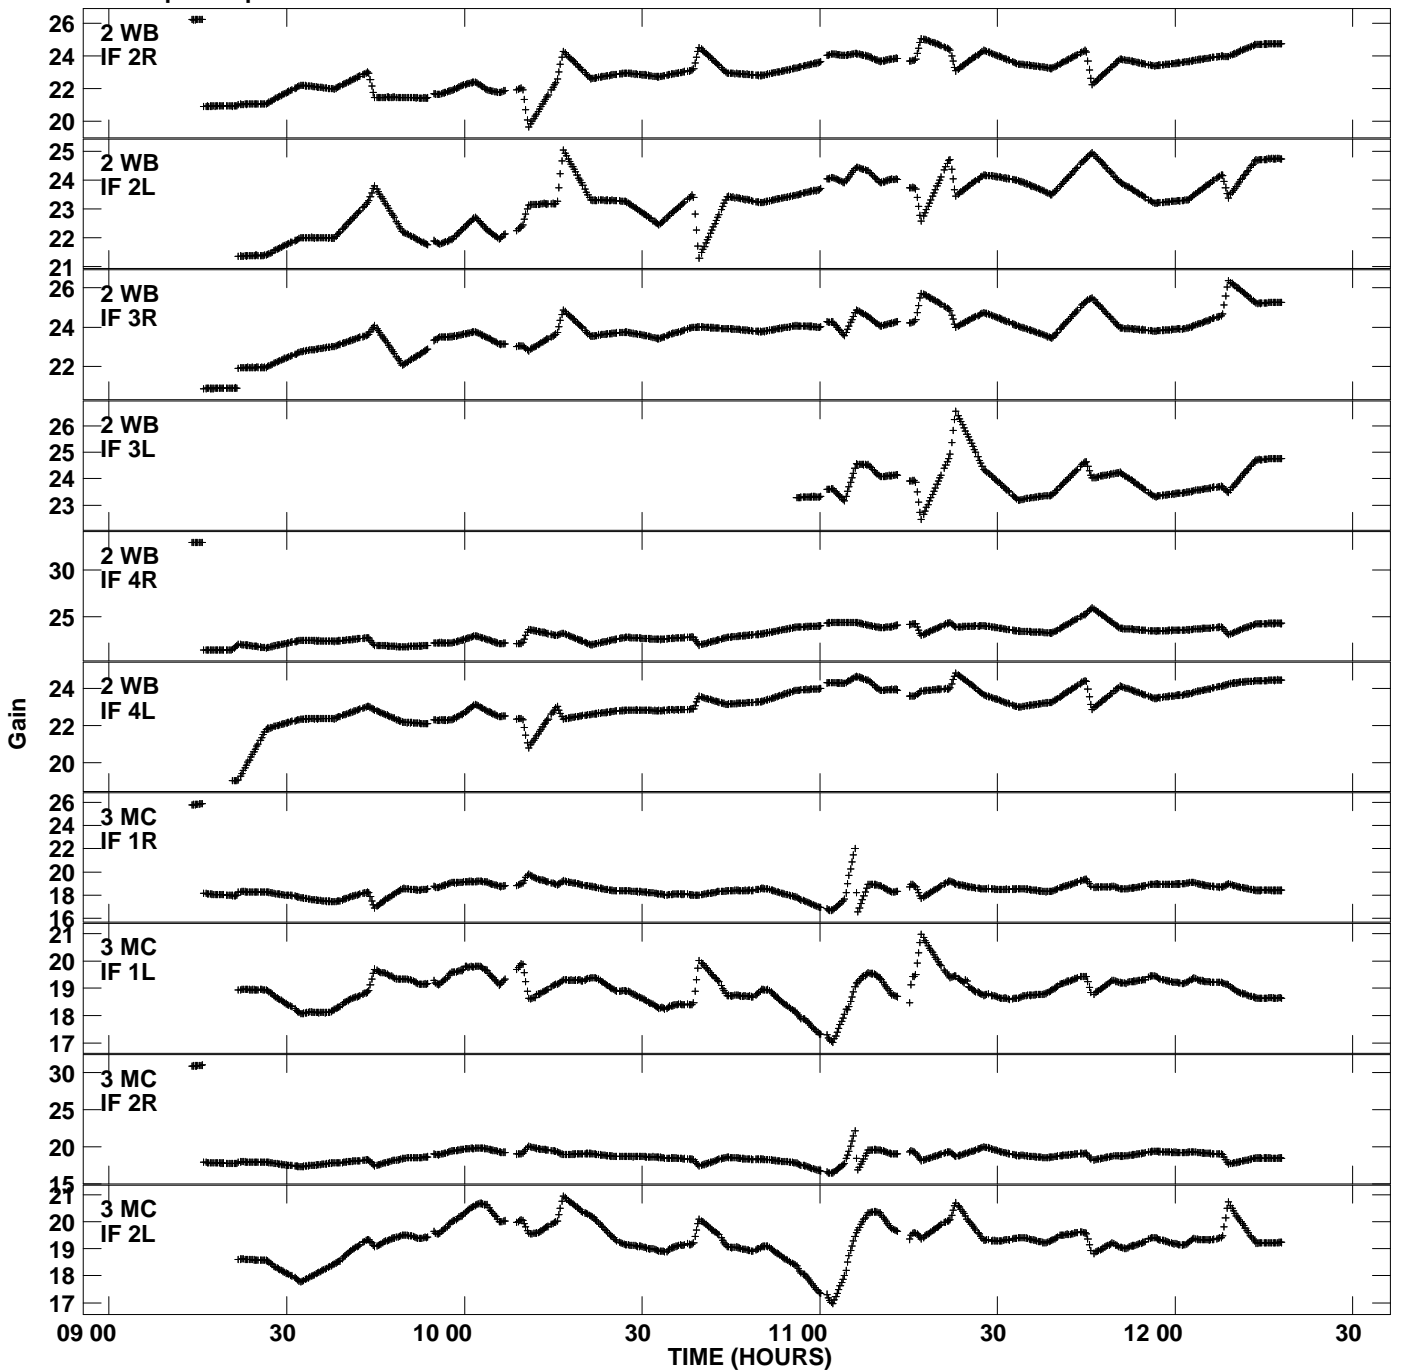

Plot file version 1 created 10-JUN-2010 12:02:18
 Gain amp vs UTC time for N10X1.TMP.1
 CL 4 Rpol & Lpol IF 1 - 4

Plot file version 2 created 10-JUN-2010 12:02:18
 Gain amp vs UTC time for N10X1.TMP.1
 CL 4 Rpol & Lpol IF 1 - 4

Plot file version 3 created 10-JUN-2010 12:02:18
 Gain amp vs UTC time for N10X1.TMP.1
 CL 4 Rpol & Lpol IF 1 - 4

Plot file version 4 created 10-JUN-2010 12:02:18
Gain amp vs UTC time for N10X1.TMP.1
CL 4 Rpol & Lpol IF 1 - 4