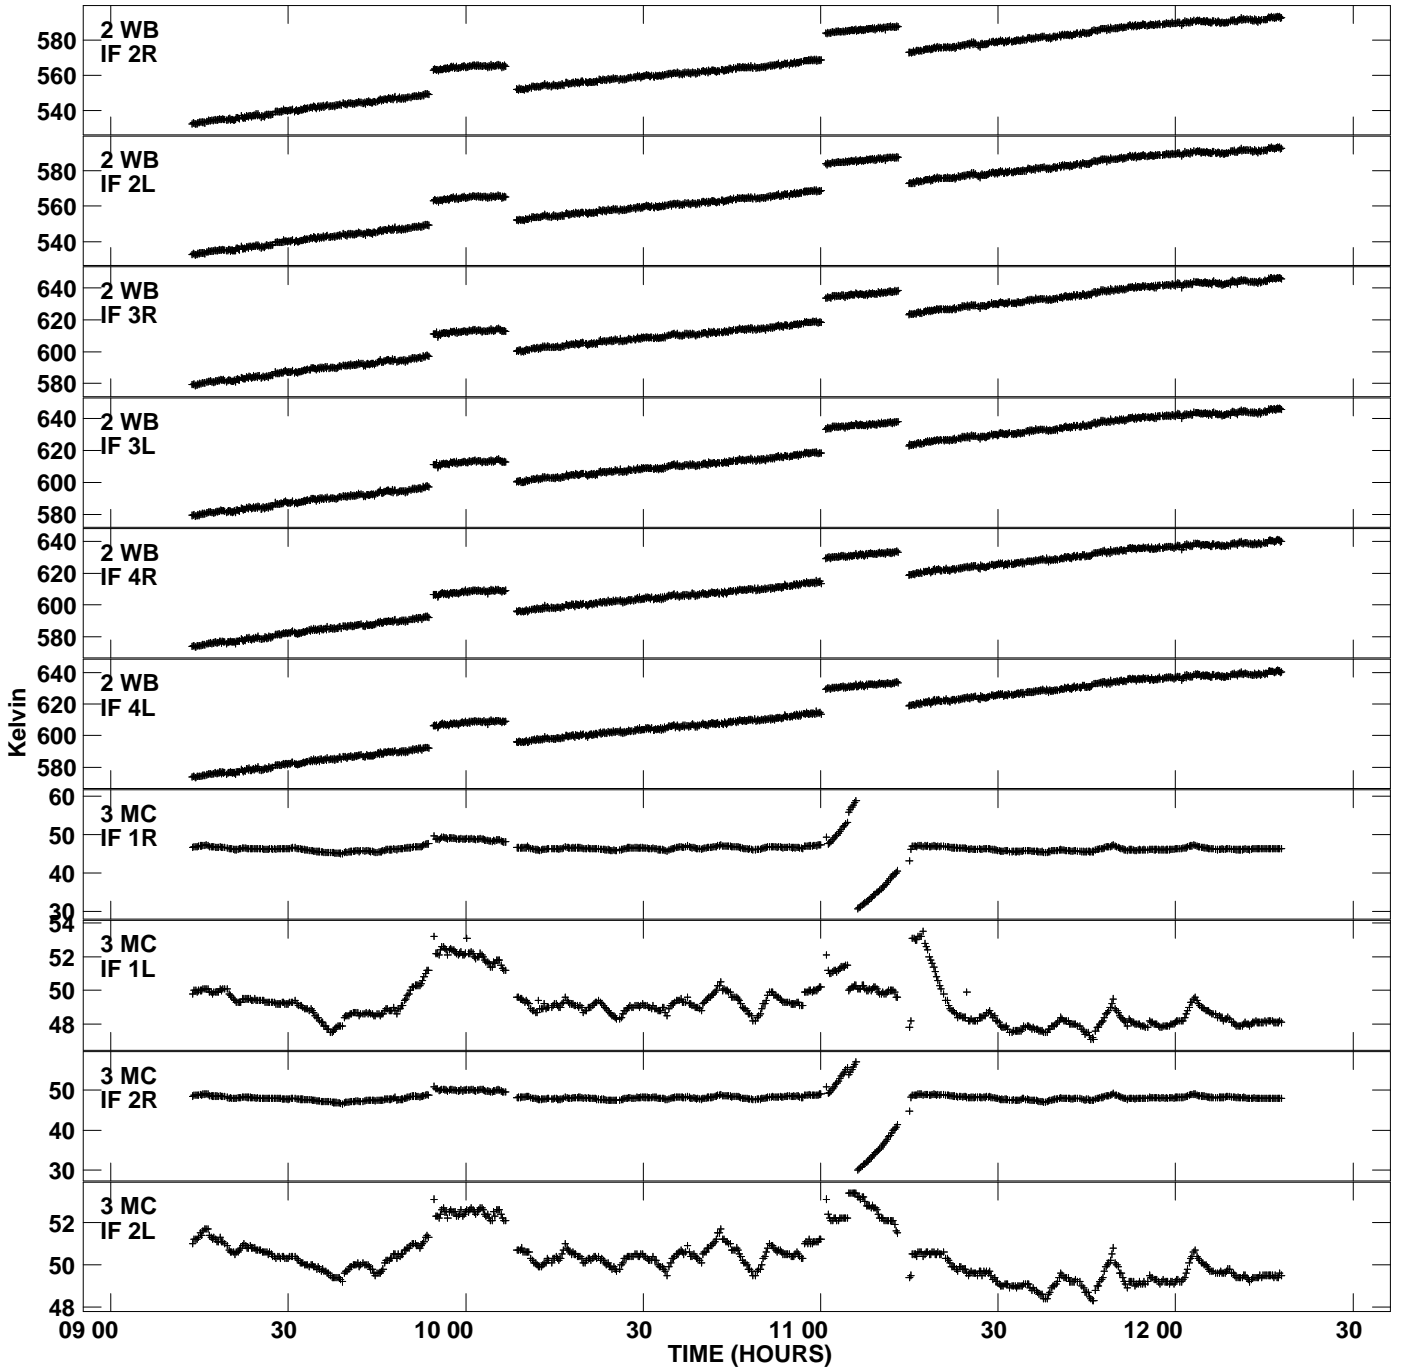

Plot file version 1 created 10-JUN-2010 11:59:45  
 Tsys vs UTC time for N10X1.UVDATA.1  
 TY 1 Rpol & Lpol IF 1 - 4

Plot file version 2 created 10-JUN-2010 11:59:45  
Tsys vs UTC time for N10X1.UVDATA.1  
TY 1 Rpol & Lpol IF 1 - 4

Plot file version 3 created 10-JUN-2010 11:59:45  
 Tsys vs UTC time for N10X1.UVDATA.1  
 TY 1 Rpol & Lpol IF 1 - 4

Plot file version 4 created 10-JUN-2010 11:59:45  
Tsys vs UTC time for N10X1.UVDATA.1  
TY 1 Rpol & Lpol IF 1 - 4