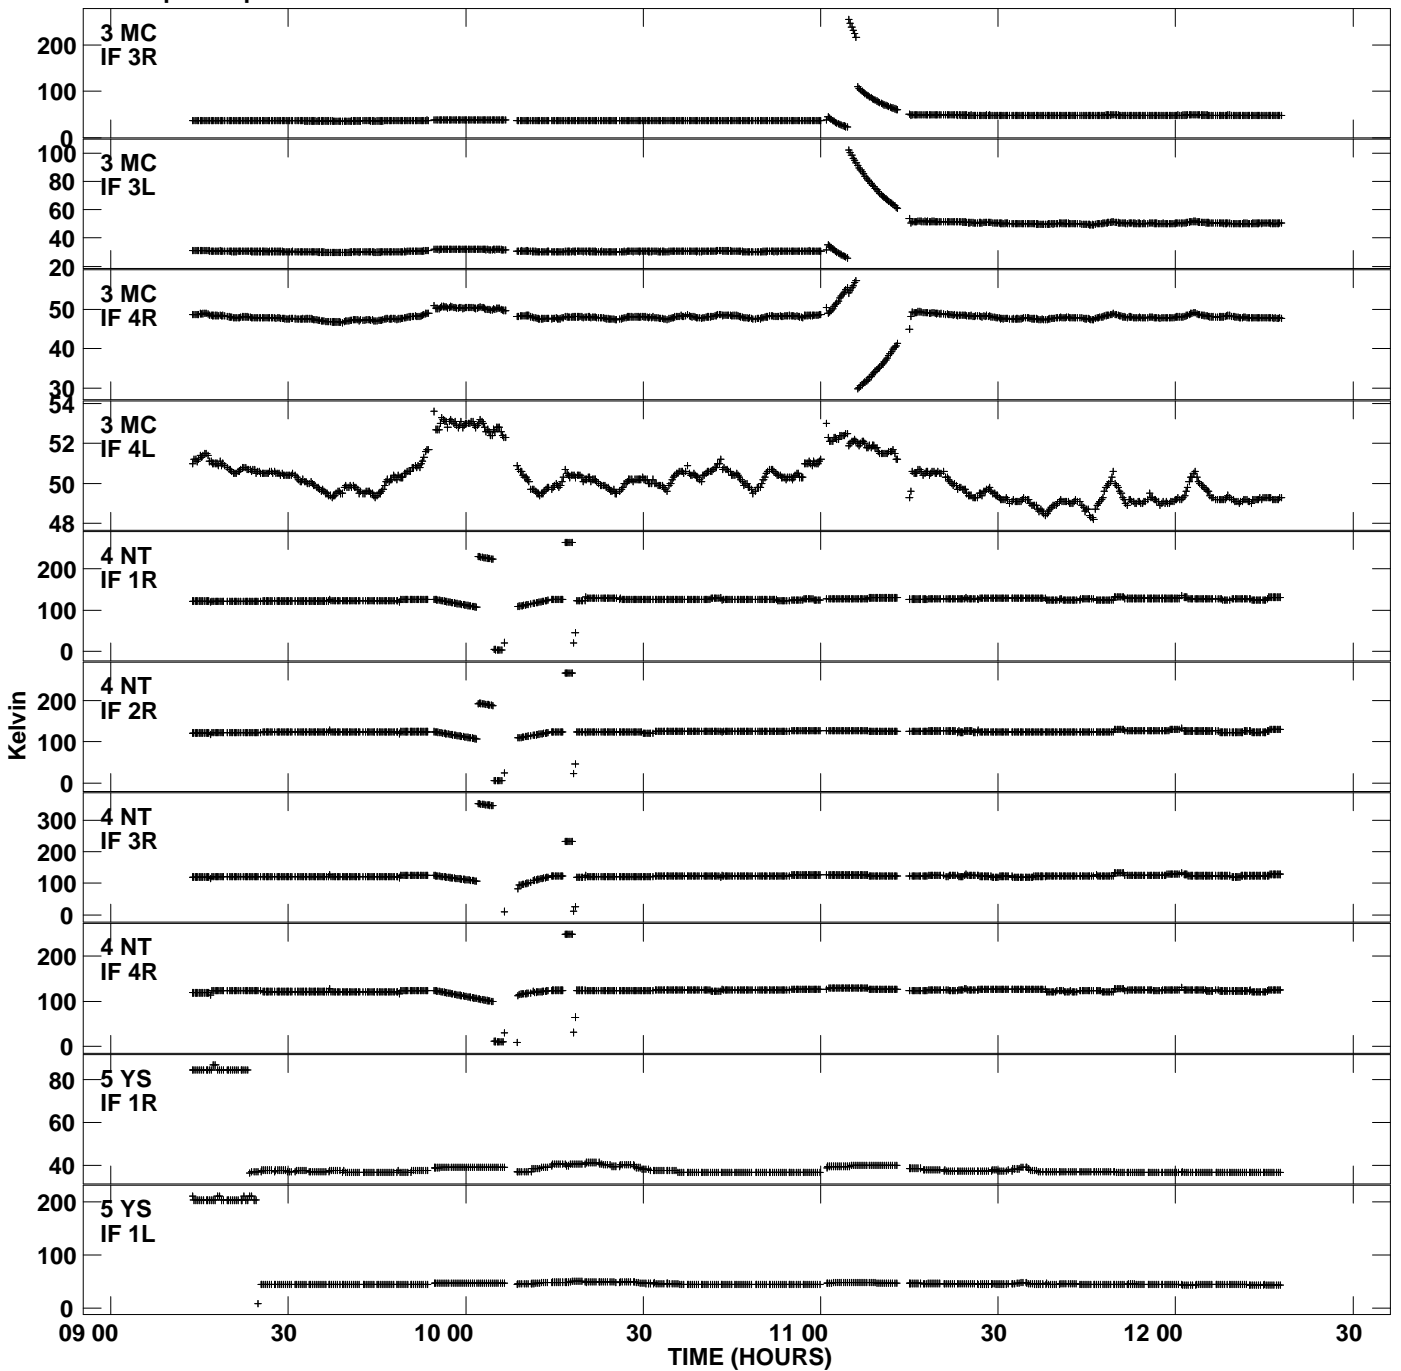

Plot file version 1 created 10-JUN-2010 11:59:45  
 Tsys vs UTC time for N10X1.UVDATA.1  
 TY 1 Rpol & Lpol IF 1 - 4

Plot file version 2 created 10-JUN-2010 11:59:45  
Tsys vs UTC time for N10X1.UVDATA.1  
TY 1 Rpol & Lpol IF 1 - 4

Plot file version 3 created 10-JUN-2010 11:59:45  
 Tsys vs UTC time for N10X1.UVDATA.1  
 TY 1 Rpol & Lpol IF 1 - 4

Plot file version 4 created 10-JUN-2010 11:59:45  
Tsys vs UTC time for N10X1.UVDATA.1  
TY 1 Rpol & Lpol IF 1 - 4