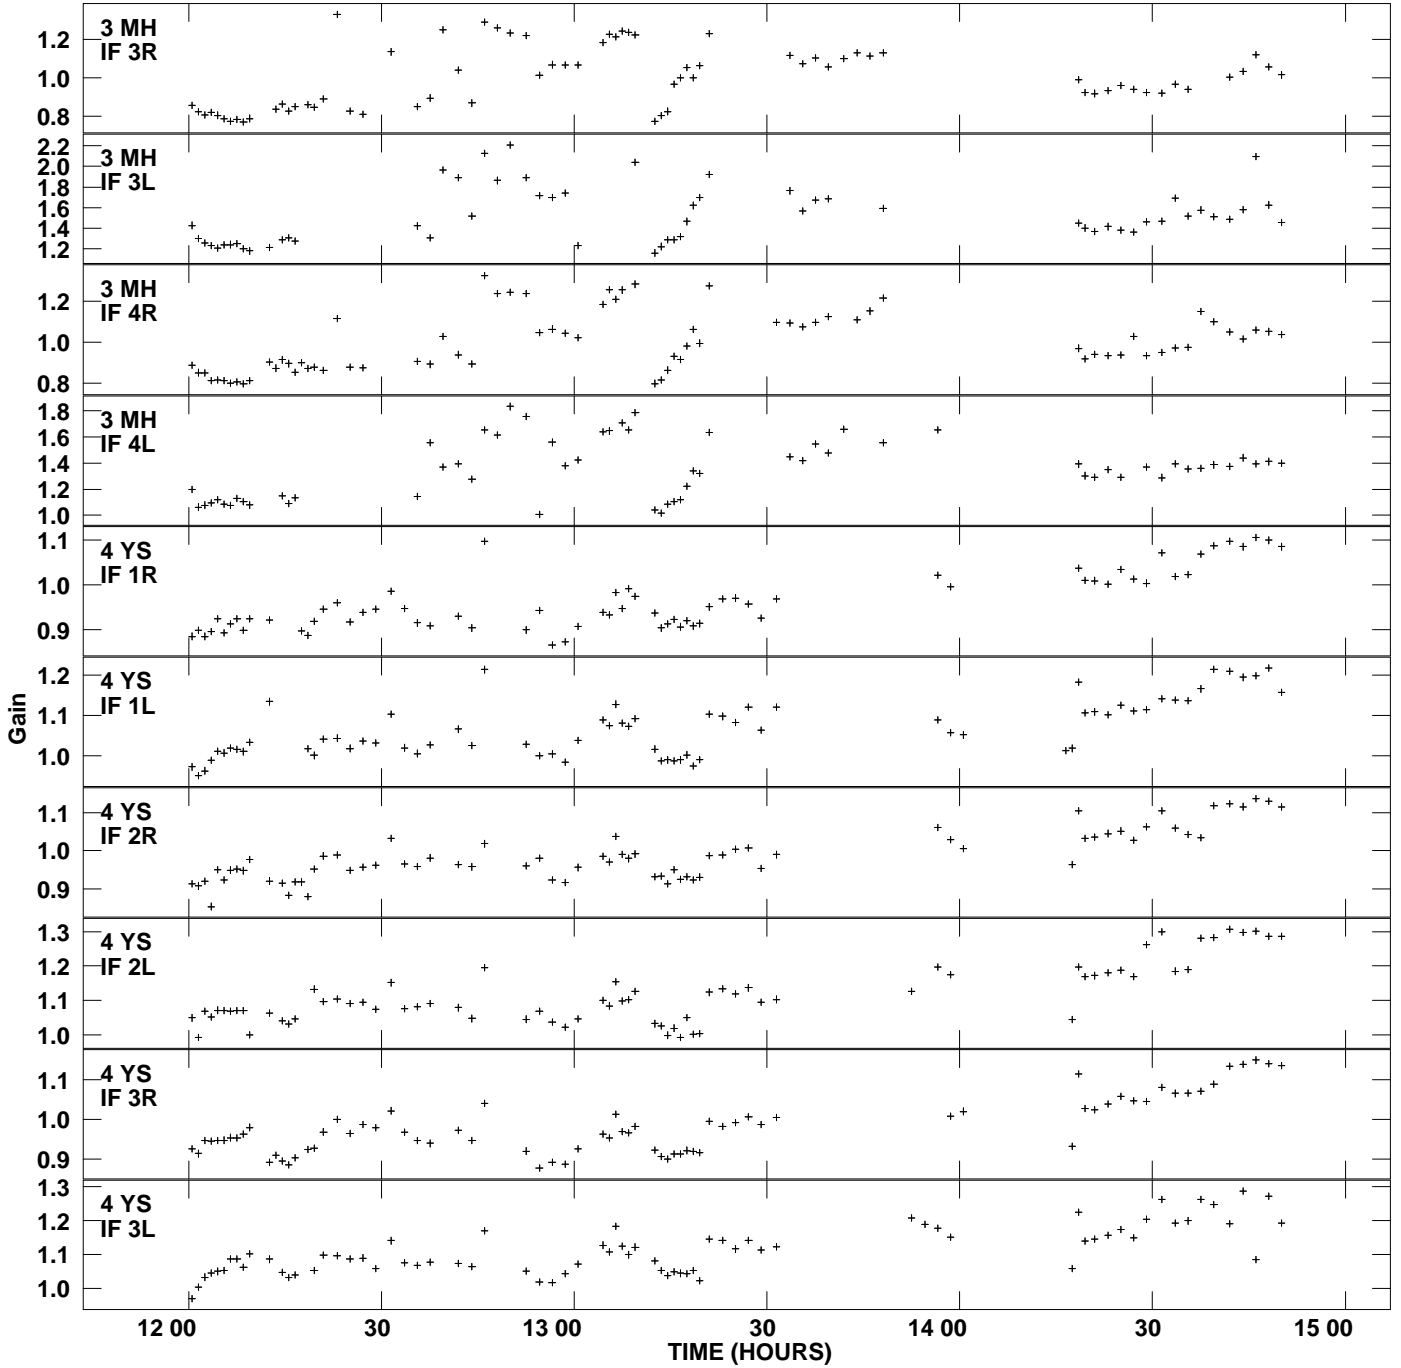

Plot file version 1 created 28-MAR-2012 14:55:53
Gain amp vs UTC time for 3C345.MULTI.1
SN 2 Rpol & Lpol IF 1 - 4

Plot file version 2 created 28-MAR-2012 14:55:53
Gain amp vs UTC time for 3C345.MULTI.1
SN 2 Rpol & Lpol IF 1 - 4

Plot file version 3 created 28-MAR-2012 14:55:53
Gain amp vs UTC time for 3C345.MULTI.1
SN 2 Rpol & Lpol IF 1 - 4

Plot file version 4 created 28-MAR-2012 14:55:53
Gain amp vs UTC time for 3C345.MULTI.1
SN 2 Rpol & Lpol IF 1 - 4

Plot file version 5 created 28-MAR-2012 14:55:53
Gain amp vs UTC time for 3C345.MULTI.1
SN 2 Rpol & Lpol IF 1 - 4

Plot file version 6 created 28-MAR-2012 14:55:53
 Gain amp vs UTC time for 3C345.MULTI.1
 SN 2 Rpol & Lpol IF 1 - 4

Plot file version 7 created 28-MAR-2012 14:55:53
Gain amp vs UTC time for 3C345.MULTI.1
SN 2 Rpol & Lpol IF 1 - 4