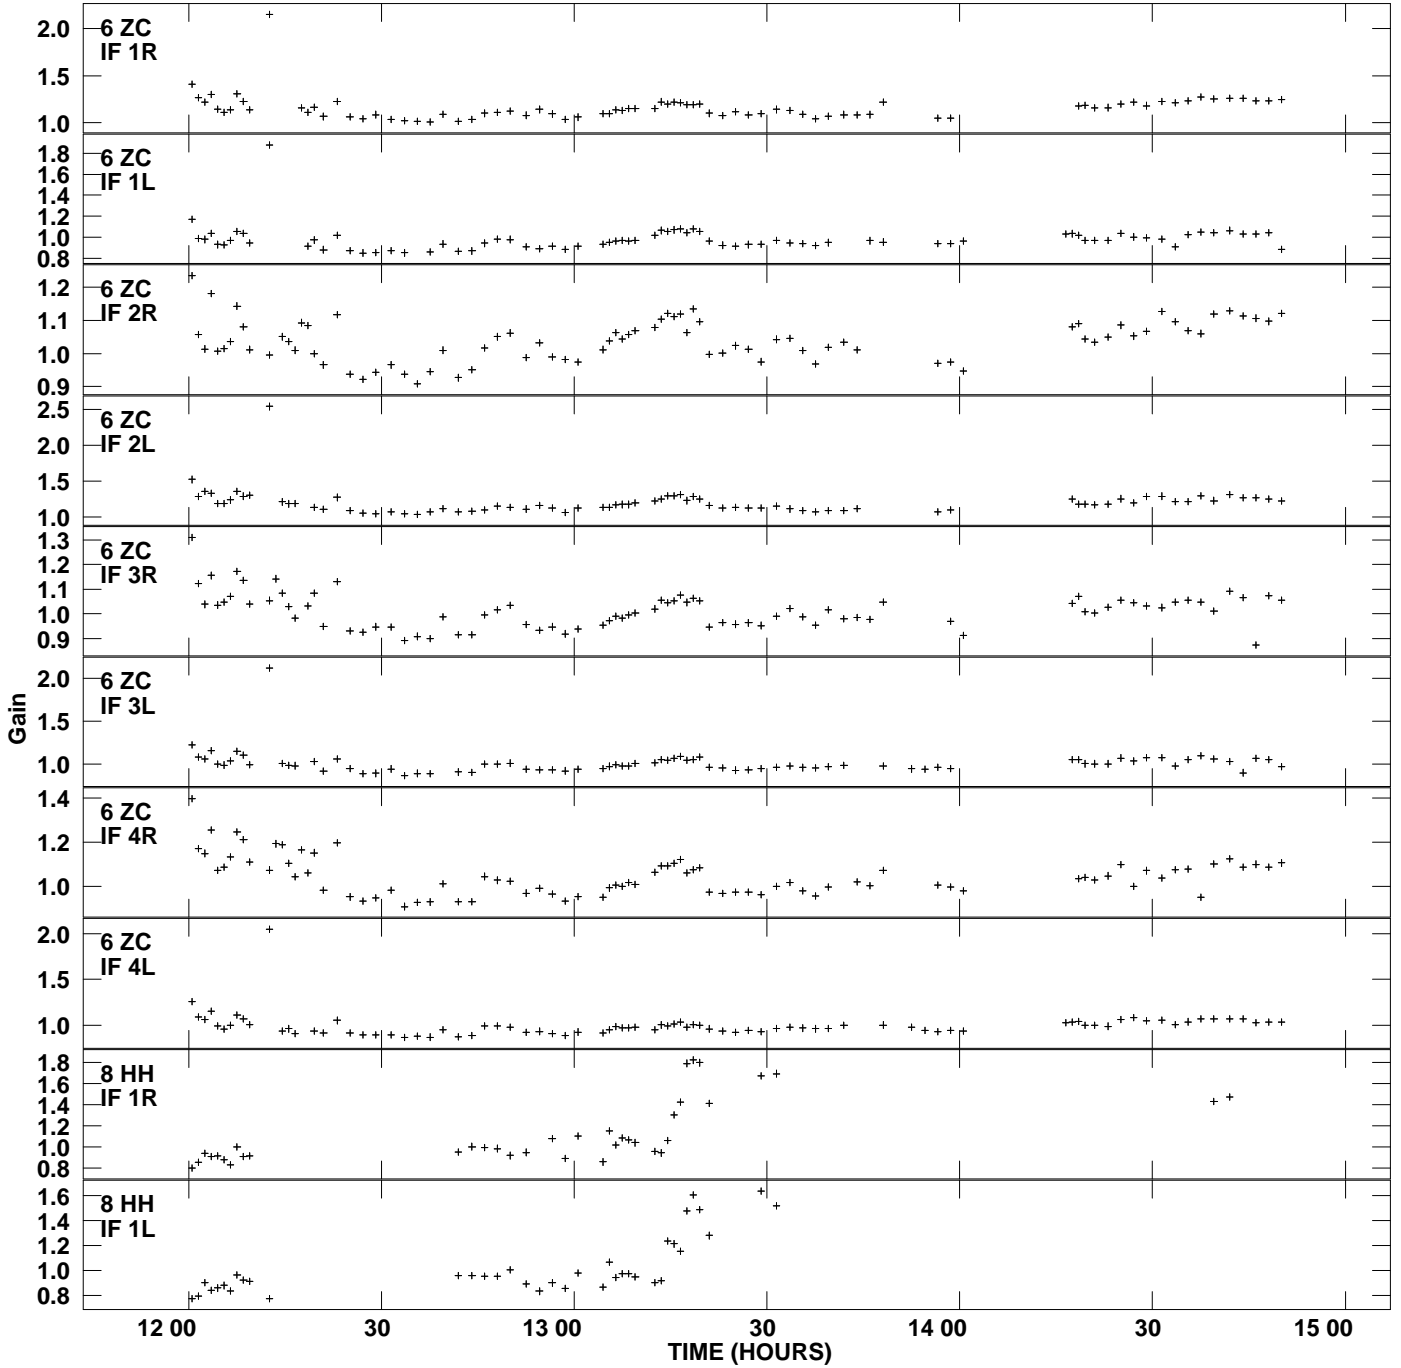

Plot file version 1 created 28-MAR-2012 14:55:53
Gain amp vs UTC time for 3C345.MULTI.1
SN 2 Rpol & Lpol IF 1 - 4

Plot file version 2 created 28-MAR-2012 14:55:53
Gain amp vs UTC time for 3C345.MULTI.1
SN 2 Rpol & Lpol IF 1 - 4

Plot file version 3 created 28-MAR-2012 14:55:53
Gain amp vs UTC time for 3C345.MULTI.1
SN 2 Rpol & Lpol IF 1 - 4

Plot file version 4 created 28-MAR-2012 14:55:53
Gain amp vs UTC time for 3C345.MULTI.1
SN 2 Rpol & Lpol IF 1 - 4

Plot file version 5 created 28-MAR-2012 14:55:53
Gain amp vs UTC time for 3C345.MULTI.1
SN 2 Rpol & Lpol IF 1 - 4

Plot file version 6 created 28-MAR-2012 14:55:53
 Gain amp vs UTC time for 3C345.MULTI.1
 SN 2 Rpol & Lpol IF 1 - 4

Plot file version 7 created 28-MAR-2012 14:55:53
Gain amp vs UTC time for 3C345.MULTI.1
SN 2 Rpol & Lpol IF 1 - 4