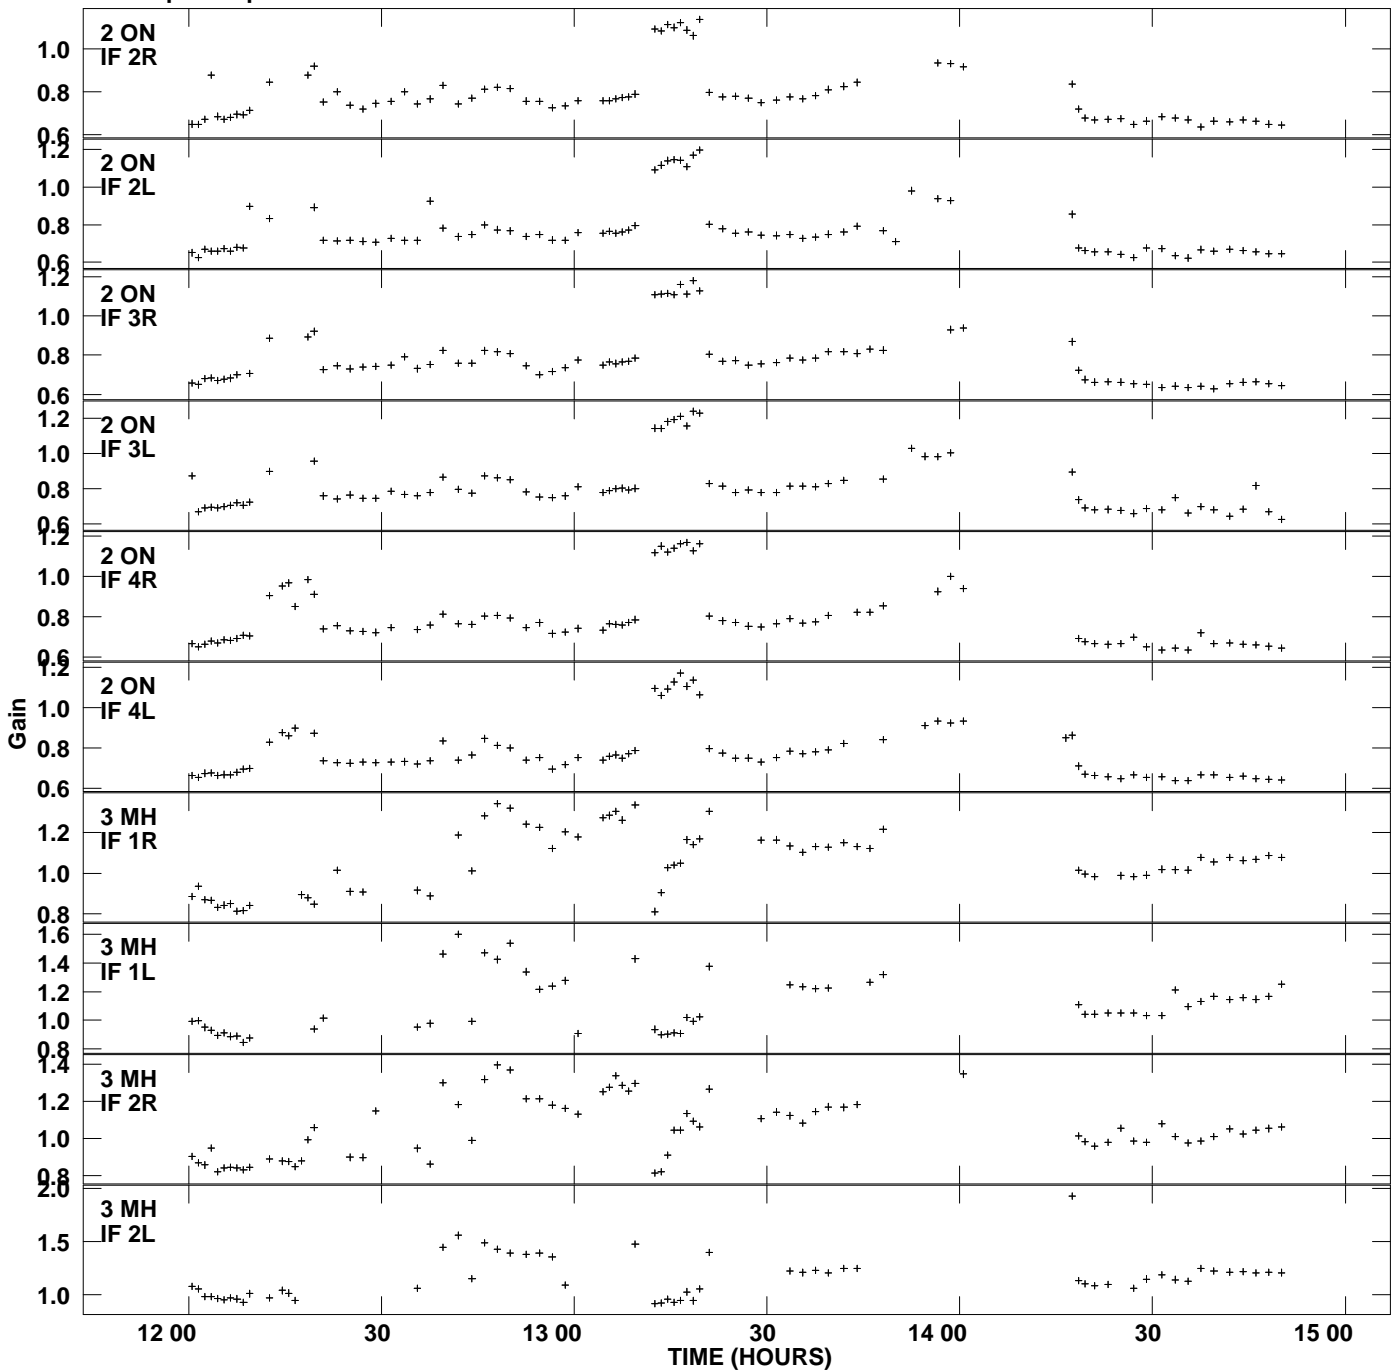

Plot file version 1 created 28-MAR-2012 14:55:53
Gain amp vs UTC time for 3C345.MULTI.1
SN 2 Rpol & Lpol IF 1 - 4

Plot file version 2 created 28-MAR-2012 14:55:53
Gain amp vs UTC time for 3C345.MULTI.1
SN 2 Rpol & Lpol IF 1 - 4

Plot file version 3 created 28-MAR-2012 14:55:53
Gain amp vs UTC time for 3C345.MULTI.1
SN 2 Rpol & Lpol IF 1 - 4

Plot file version 4 created 28-MAR-2012 14:55:53
Gain amp vs UTC time for 3C345.MULTI.1
SN 2 Rpol & Lpol IF 1 - 4

Plot file version 5 created 28-MAR-2012 14:55:53
Gain amp vs UTC time for 3C345.MULTI.1
SN 2 Rpol & Lpol IF 1 - 4

Plot file version 6 created 28-MAR-2012 14:55:53
 Gain amp vs UTC time for 3C345.MULTI.1
 SN 2 Rpol & Lpol IF 1 - 4

Plot file version 7 created 28-MAR-2012 14:55:53
Gain amp vs UTC time for 3C345.MULTI.1
SN 2 Rpol & Lpol IF 1 - 4