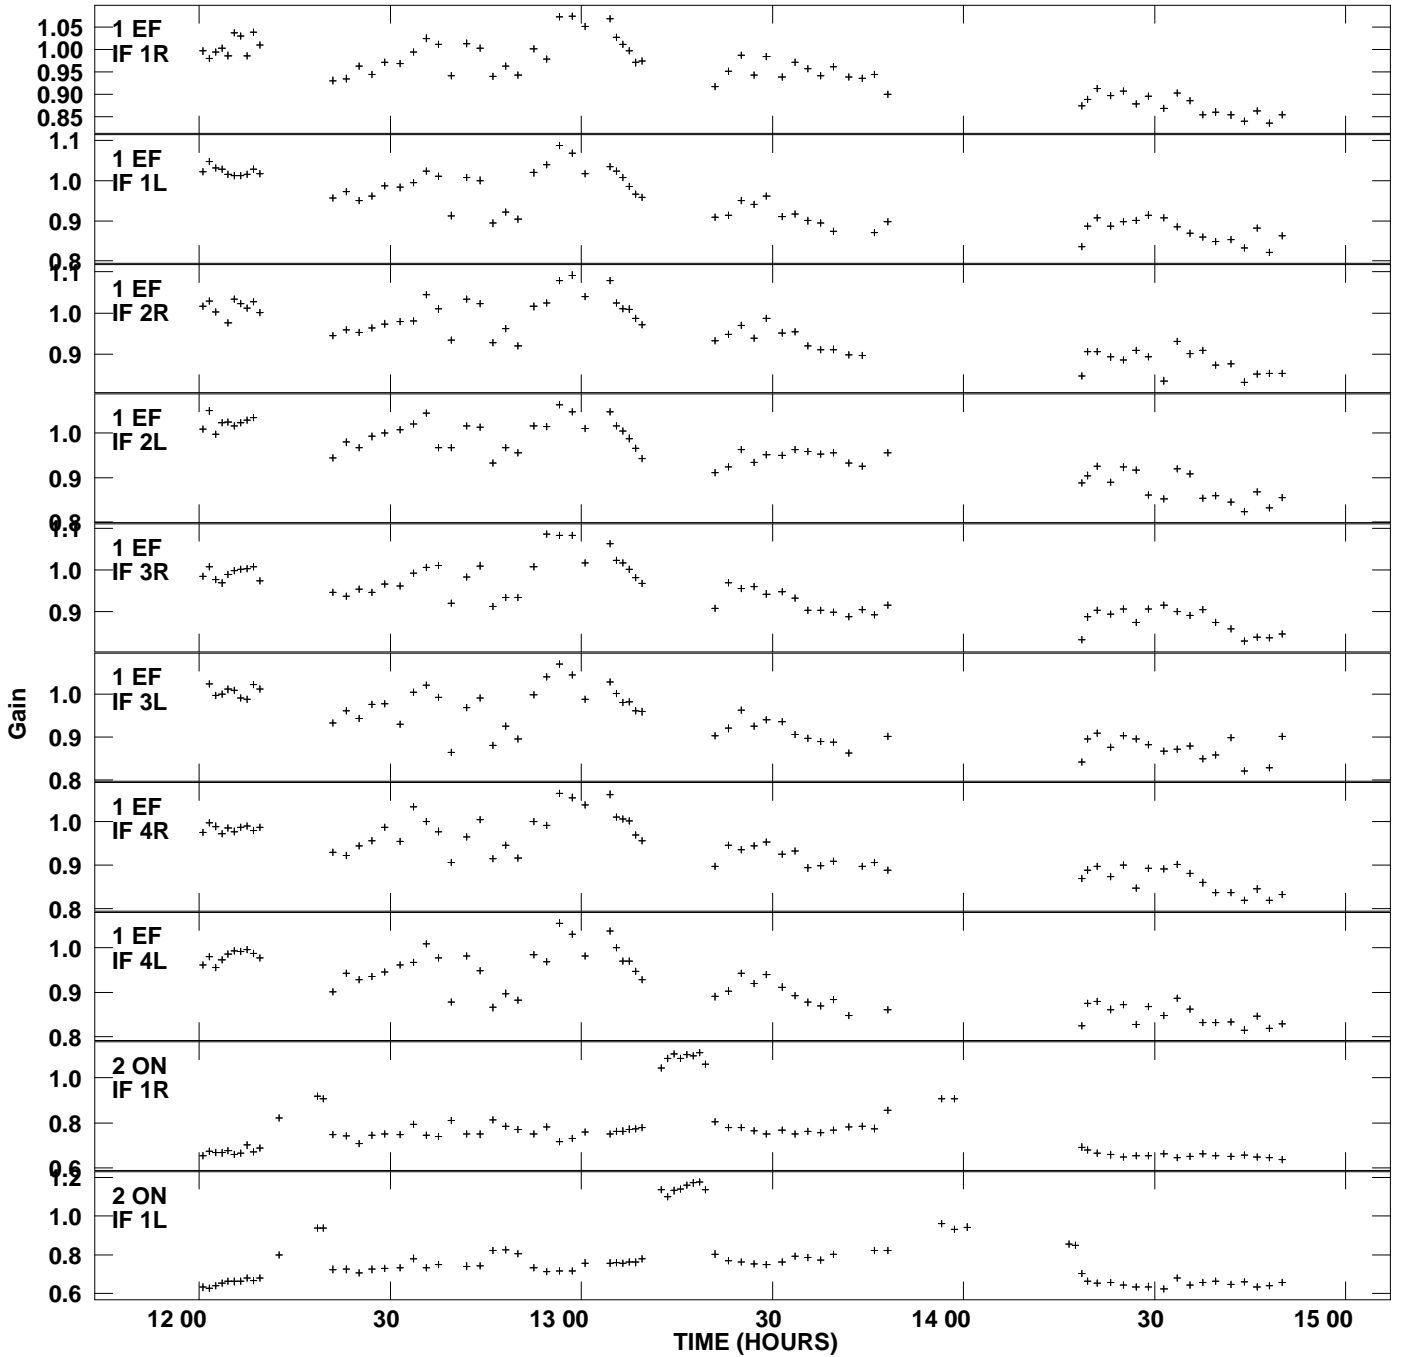

Plot file version 1 created 28-MAR-2012 14:55:53
Gain amp vs UTC time for 3C345.MULTI.1
SN 2 Rpol & Lpol IF 1 - 4

Plot file version 2 created 28-MAR-2012 14:55:53
Gain amp vs UTC time for 3C345.MULTI.1
SN 2 Rpol & Lpol IF 1 - 4

Plot file version 3 created 28-MAR-2012 14:55:53
Gain amp vs UTC time for 3C345.MULTI.1
SN 2 Rpol & Lpol IF 1 - 4

Plot file version 4 created 28-MAR-2012 14:55:53
Gain amp vs UTC time for 3C345.MULTI.1
SN 2 Rpol & Lpol IF 1 - 4

Plot file version 5 created 28-MAR-2012 14:55:53
Gain amp vs UTC time for 3C345.MULTI.1
SN 2 Rpol & Lpol IF 1 - 4

Plot file version 6 created 28-MAR-2012 14:55:53
 Gain amp vs UTC time for 3C345.MULTI.1
 SN 2 Rpol & Lpol IF 1 - 4

Plot file version 7 created 28-MAR-2012 14:55:53
Gain amp vs UTC time for 3C345.MULTI.1
SN 2 Rpol & Lpol IF 1 - 4