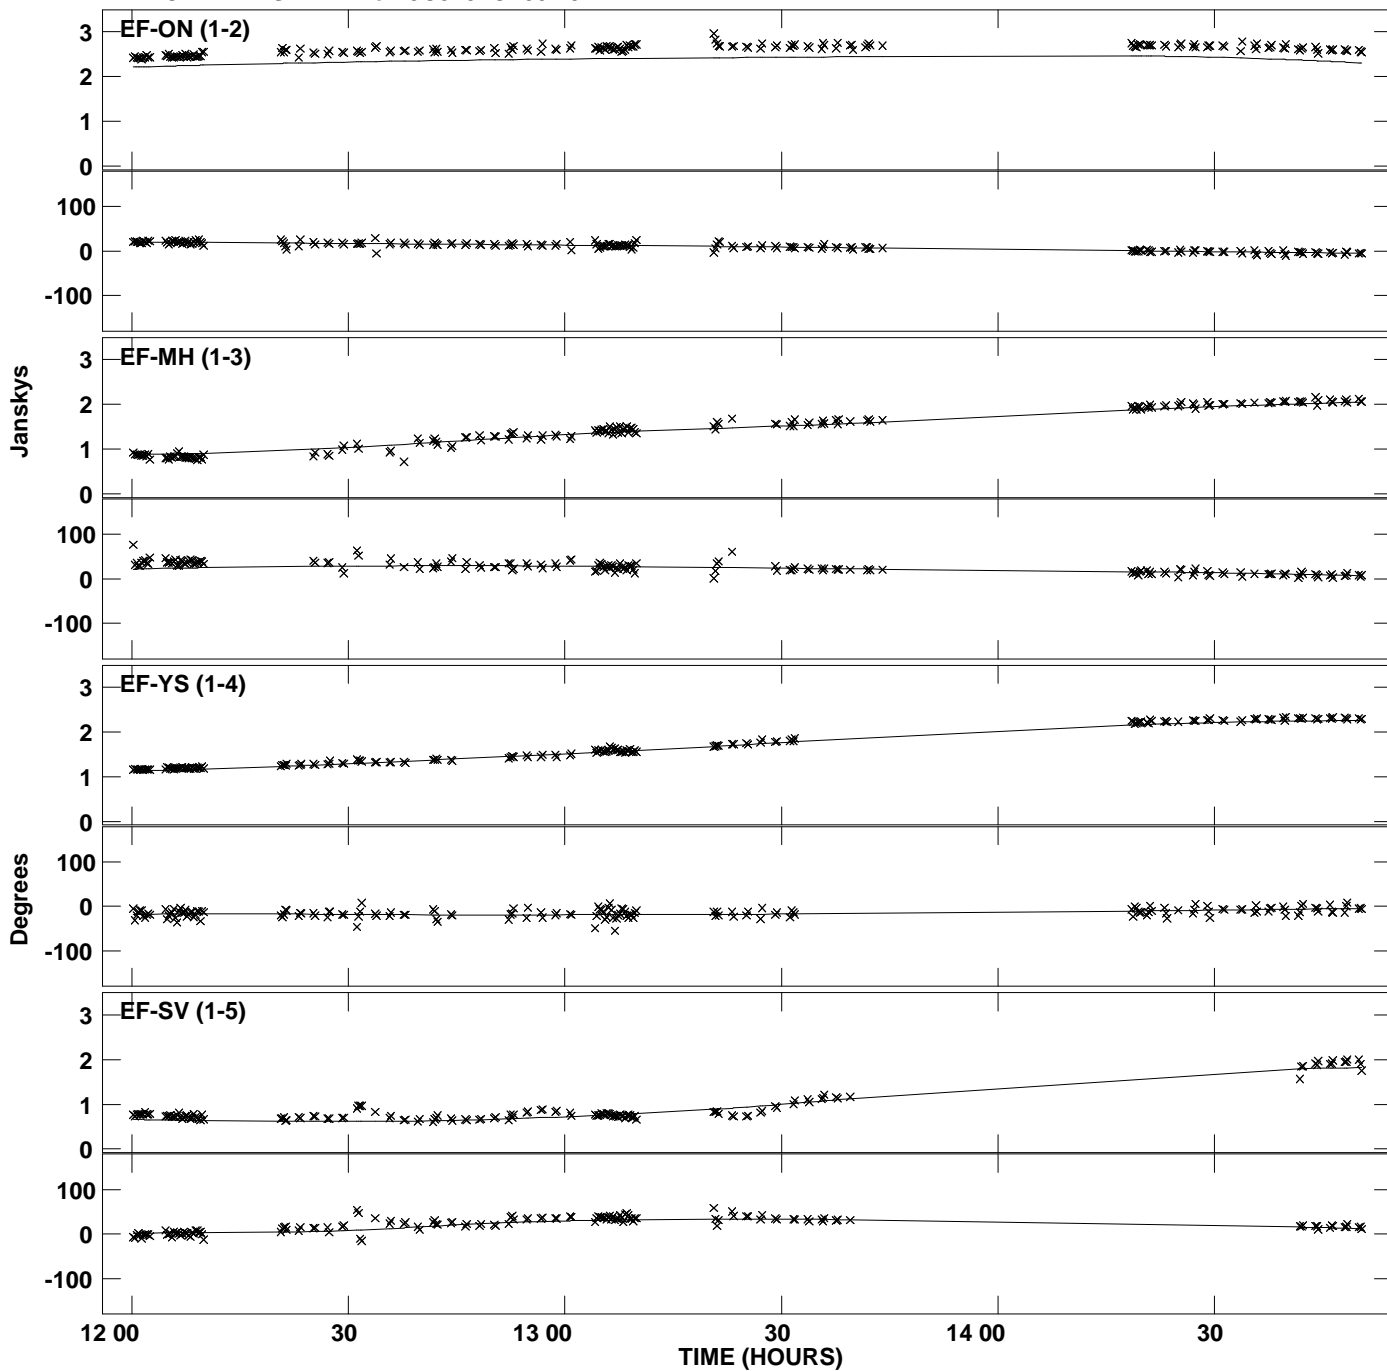

Plot file version 11 created 28-MAR-2012 14:56:23
Amplitude and Phase vs Time for 3C345.MULTI.1 Vect aver. CL # 3
IF 2 CHAN 1 STK RR of 3C345.ICL001.3