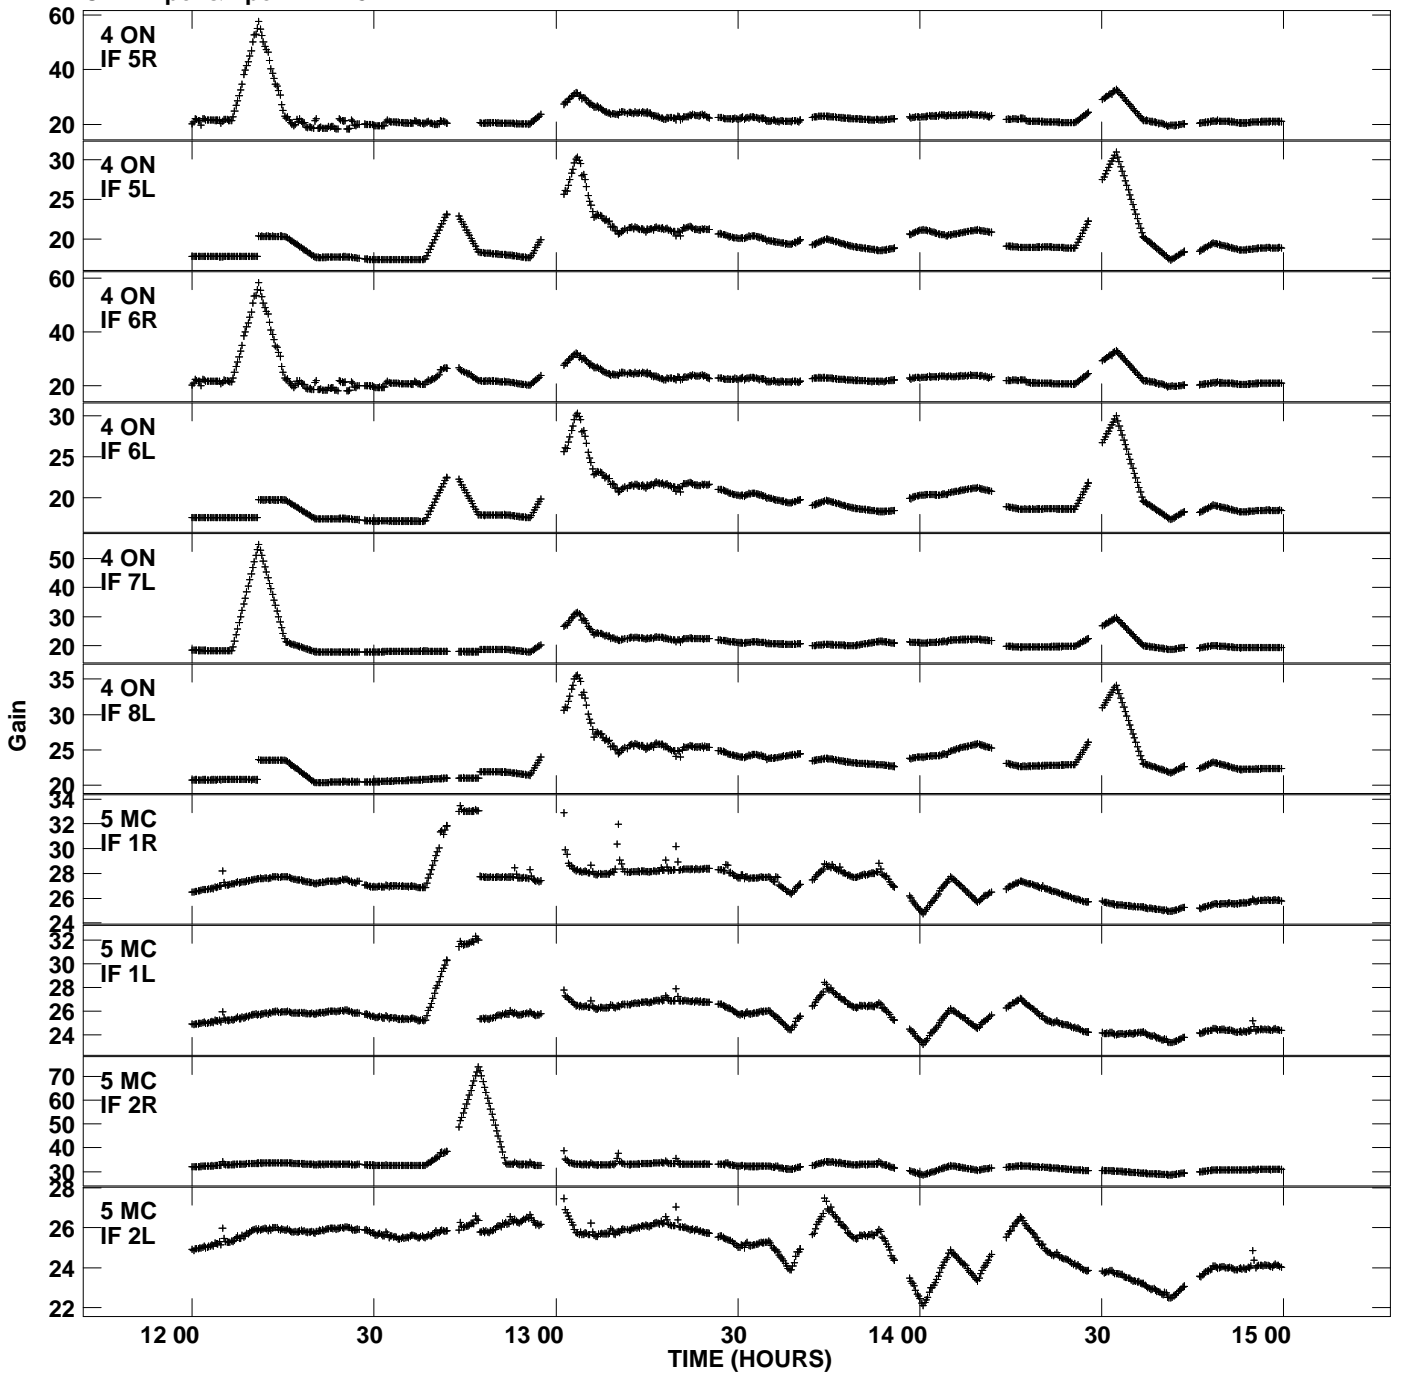

Plot file version 1 created 27-MAY-2011 12:38:48
Gain amp vs UTC time for N11L1.TMP.1
CL 4 Rpol & Lpol IF 1 - 8

Plot file version 2 created 27-MAY-2011 12:38:48
Gain amp vs UTC time for N11L1.TMP.1
CL 4 Rpol & Lpol IF 1 - 8

Plot file version 3 created 27-MAY-2011 12:38:48
Gain amp vs UTC time for N11L1.TMP.1
CL 4 Rpol & Lpol IF 1 - 8

Plot file version 4 created 27-MAY-2011 12:38:48
Gain amp vs UTC time for N11L1.TMP.1
CL 4 Rpol & Lpol IF 1 - 8

Plot file version 5 created 27-MAY-2011 12:38:48
Gain amp vs UTC time for N11L1.TMP.1
CL 4 Rpol & Lpol IF 1 - 8

Plot file version 6 created 27-MAY-2011 12:38:48
Gain amp vs UTC time for N11L1.TMP.1
CL 4 Rpol & Lpol IF 1 - 8

Plot file version 7 created 27-MAY-2011 12:38:48
Gain amp vs UTC time for N11L1.TMP.1
CL 4 Rpol & Lpol IF 1 - 8

Plot file version 8 created 27-MAY-2011 12:38:48
Gain amp vs UTC time for N11L1.TMP.1
CL 4 Rpol & Lpol IF 1 - 8