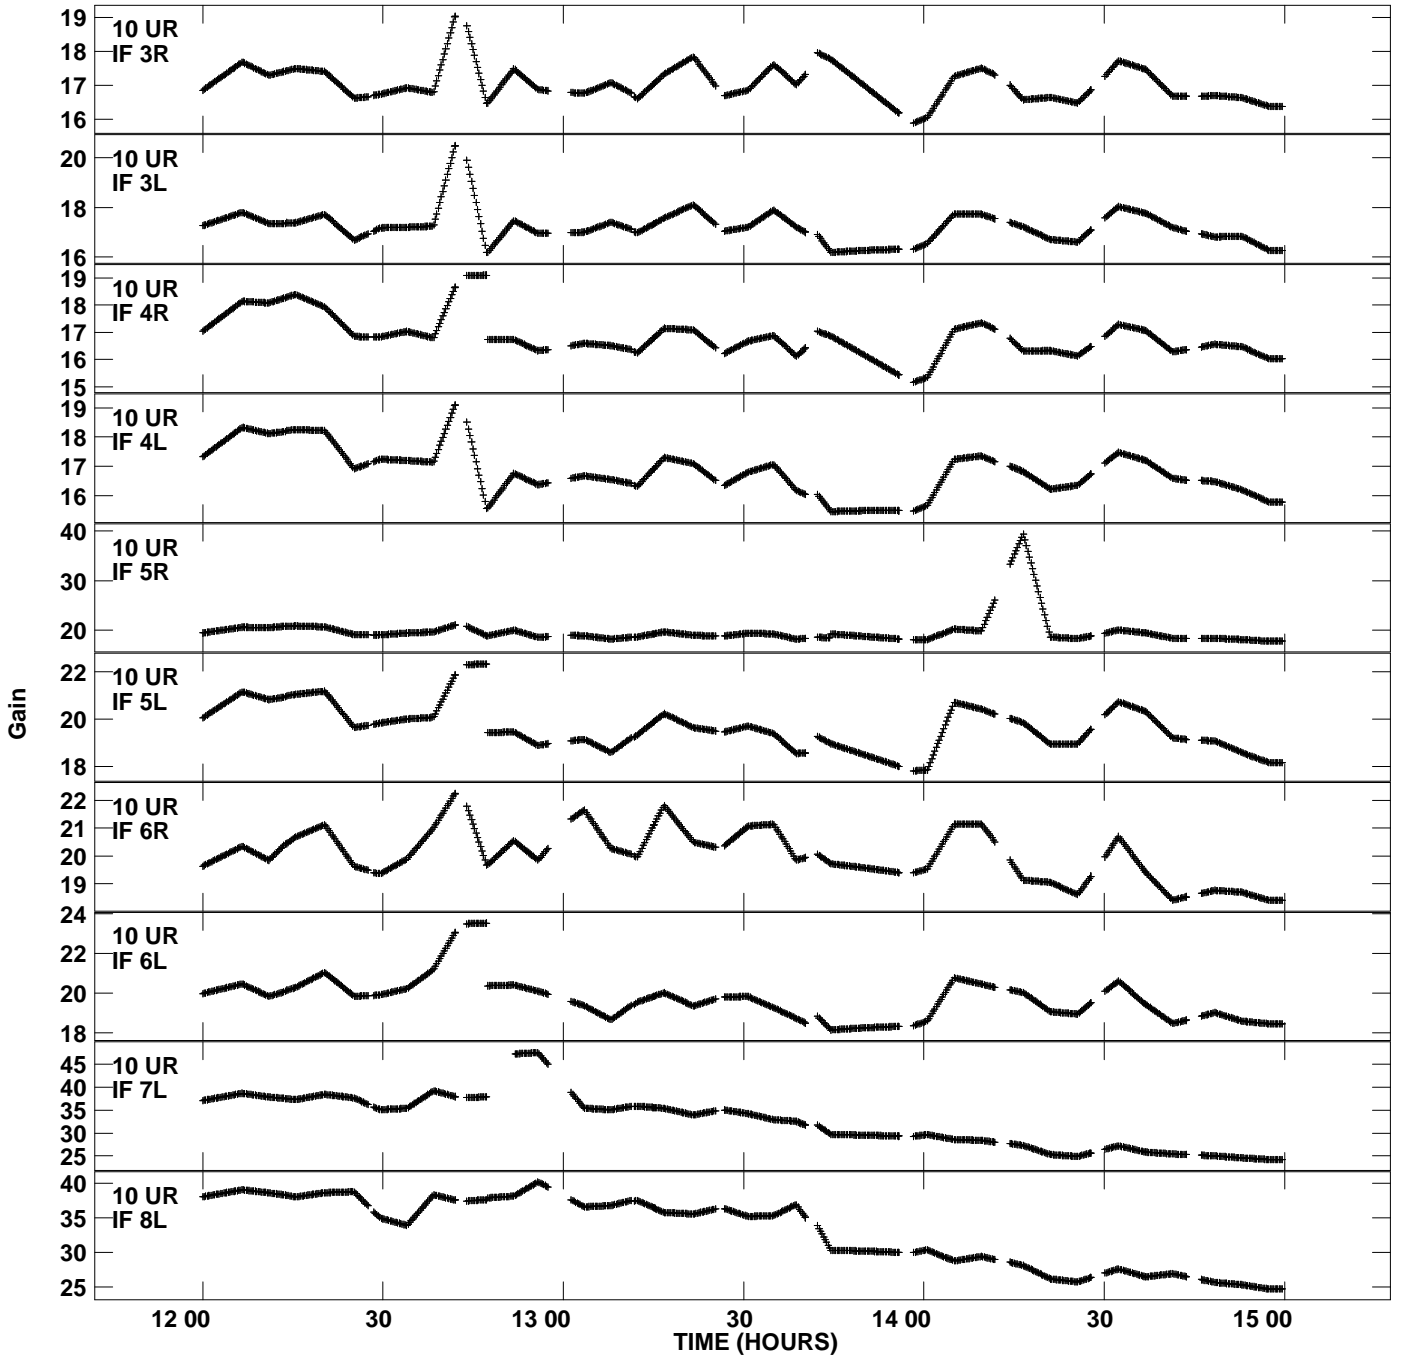

Plot file version 14 created 27-MAY-2011 12:38:49
Gain amp vs UTC time for N11L1.TMP.1
CL 4 Rpol & Lpol IF 1 - 8