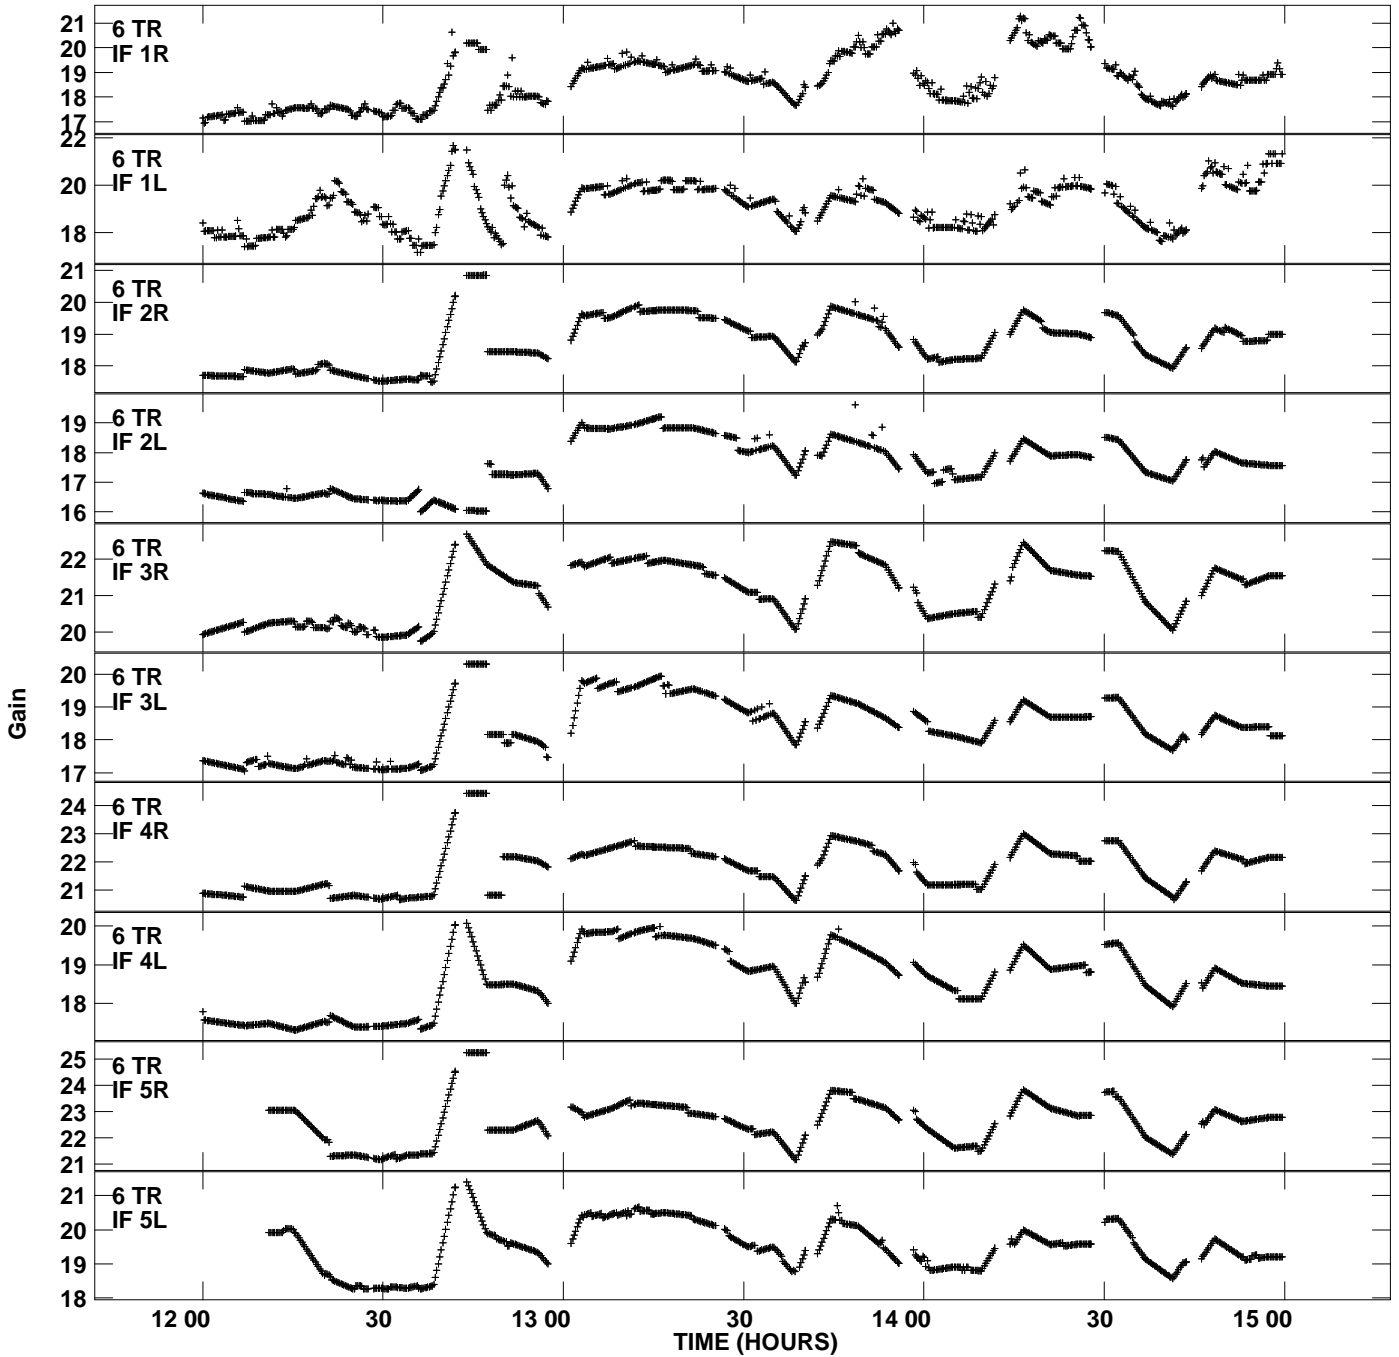

Plot file version 5 created 27-MAY-2011 12:38:48
Gain amp vs UTC time for N11L1.TMP.1
CL 4 Rpol & Lpol IF 1 - 8

Plot file version 6 created 27-MAY-2011 12:38:48
Gain amp vs UTC time for N11L1.TMP.1
CL 4 Rpol & Lpol IF 1 - 8

Plot file version 7 created 27-MAY-2011 12:38:48
Gain amp vs UTC time for N11L1.TMP.1
CL 4 Rpol & Lpol IF 1 - 8

Plot file version 8 created 27-MAY-2011 12:38:48
Gain amp vs UTC time for N11L1.TMP.1
CL 4 Rpol & Lpol IF 1 - 8