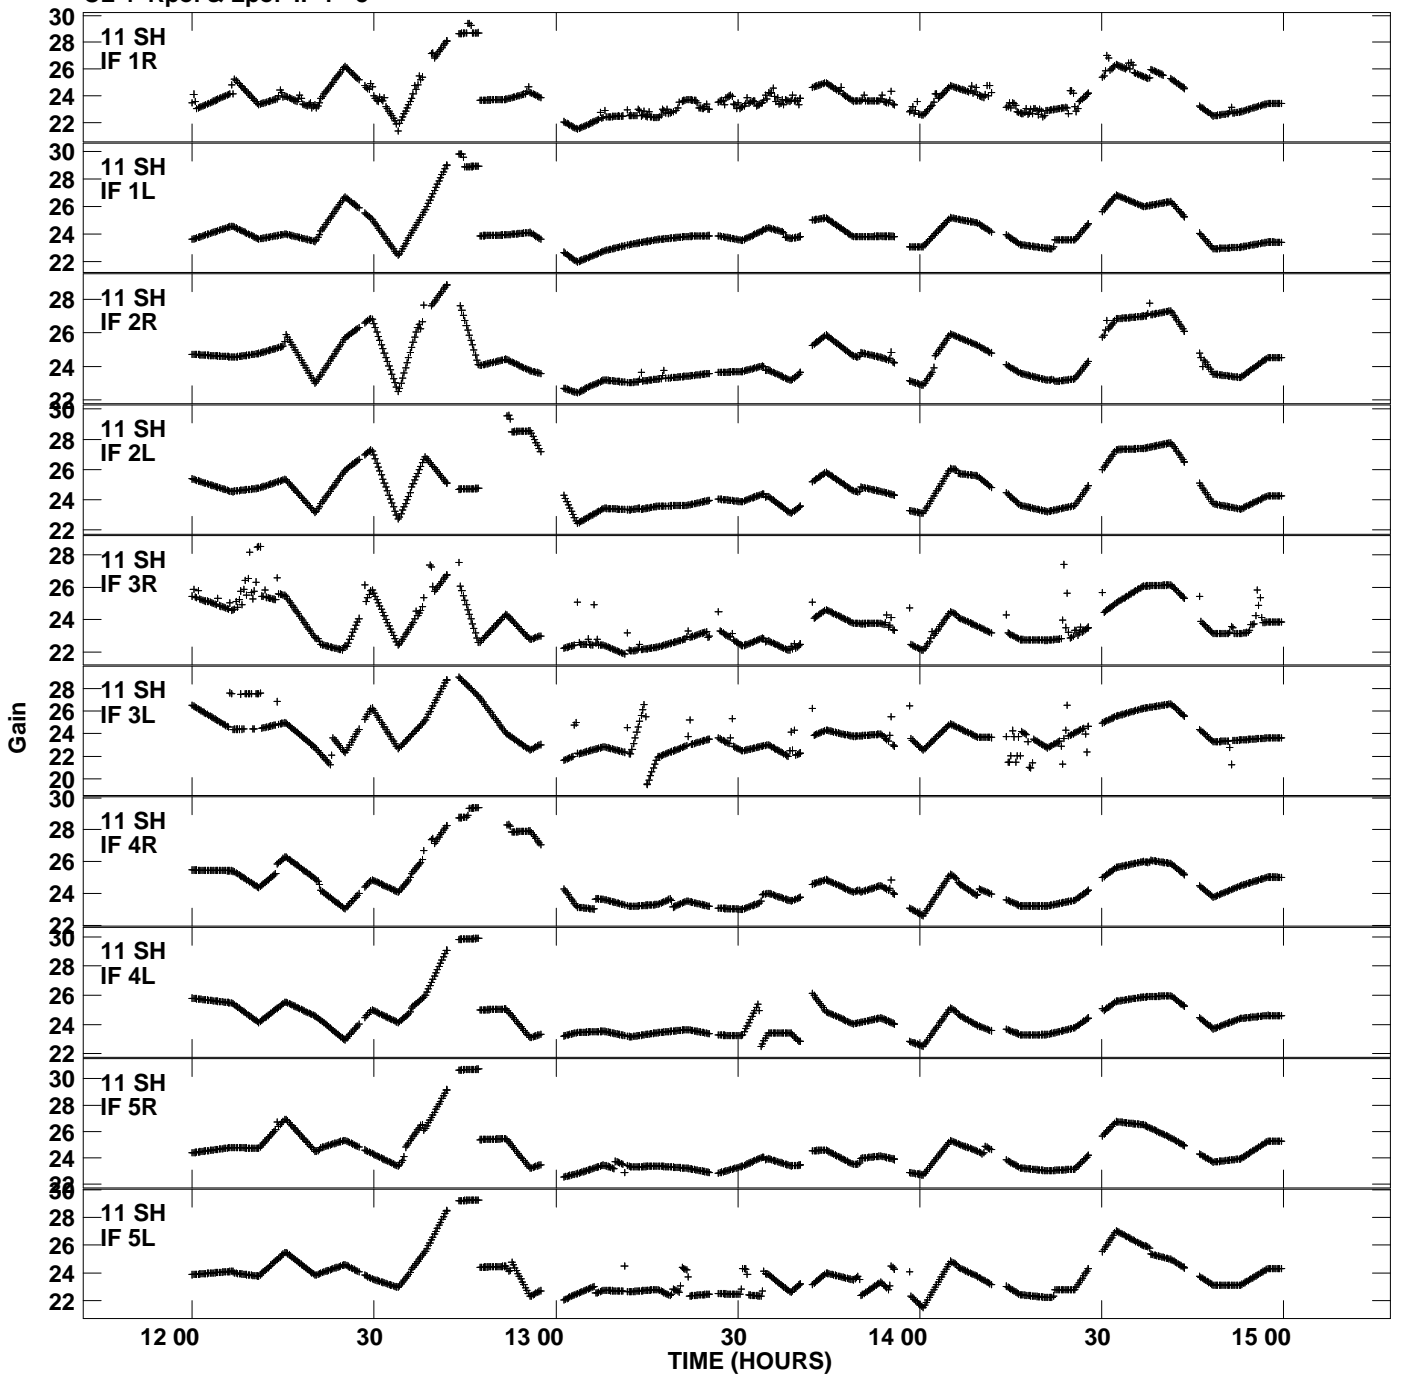

Plot file version 15 created 27-MAY-2011 12:38:49
Gain amp vs UTC time for N11L1.TMP.1
CL 4 Rpol & Lpol IF 1 - 8