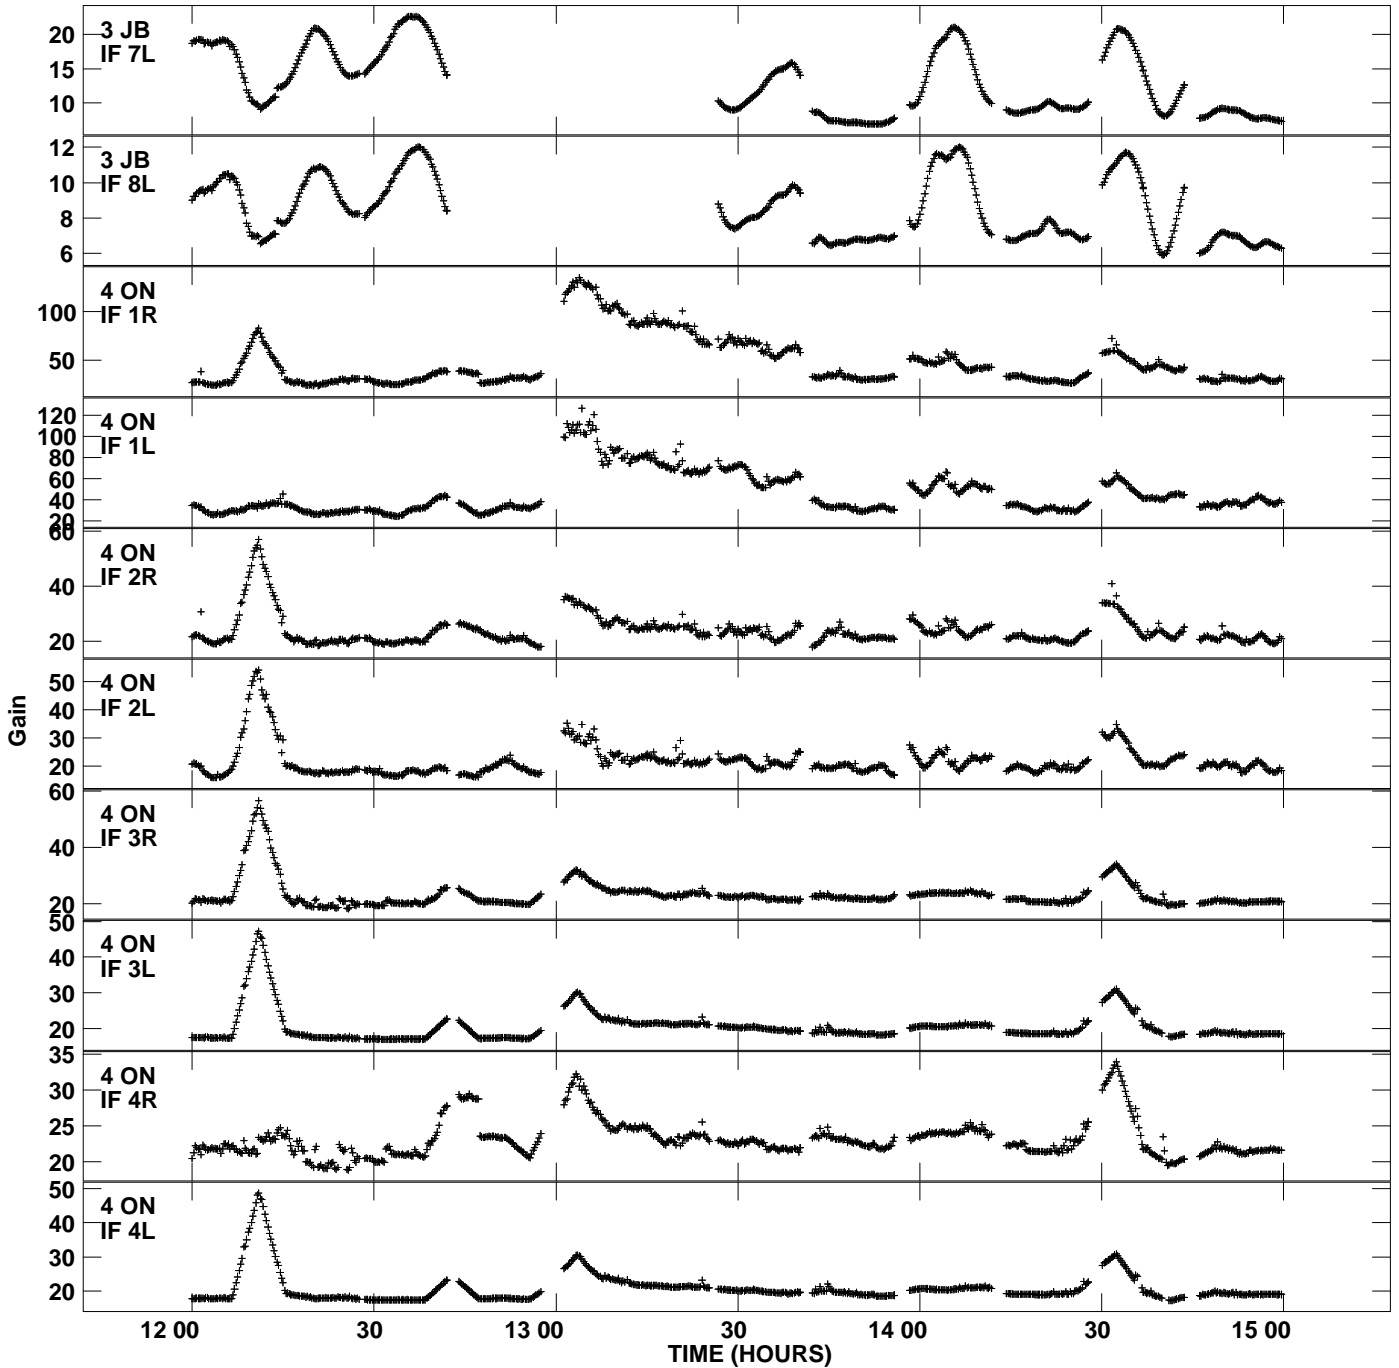

Plot file version 1 created 27-MAY-2011 12:38:48
Gain amp vs UTC time for N11L1.TMP.1
CL 4 Rpol & Lpol IF 1 - 8

Plot file version 2 created 27-MAY-2011 12:38:48
Gain amp vs UTC time for N11L1.TMP.1
CL 4 Rpol & Lpol IF 1 - 8

Plot file version 3 created 27-MAY-2011 12:38:48
Gain amp vs UTC time for N11L1.TMP.1
CL 4 Rpol & Lpol IF 1 - 8

Plot file version 4 created 27-MAY-2011 12:38:48
Gain amp vs UTC time for N11L1.TMP.1
CL 4 Rpol & Lpol IF 1 - 8

Plot file version 5 created 27-MAY-2011 12:38:48
Gain amp vs UTC time for N11L1.TMP.1
CL 4 Rpol & Lpol IF 1 - 8

Plot file version 6 created 27-MAY-2011 12:38:48
Gain amp vs UTC time for N11L1.TMP.1
CL 4 Rpol & Lpol IF 1 - 8

Plot file version 7 created 27-MAY-2011 12:38:48
Gain amp vs UTC time for N11L1.TMP.1
CL 4 Rpol & Lpol IF 1 - 8

Plot file version 8 created 27-MAY-2011 12:38:48
Gain amp vs UTC time for N11L1.TMP.1
CL 4 Rpol & Lpol IF 1 - 8