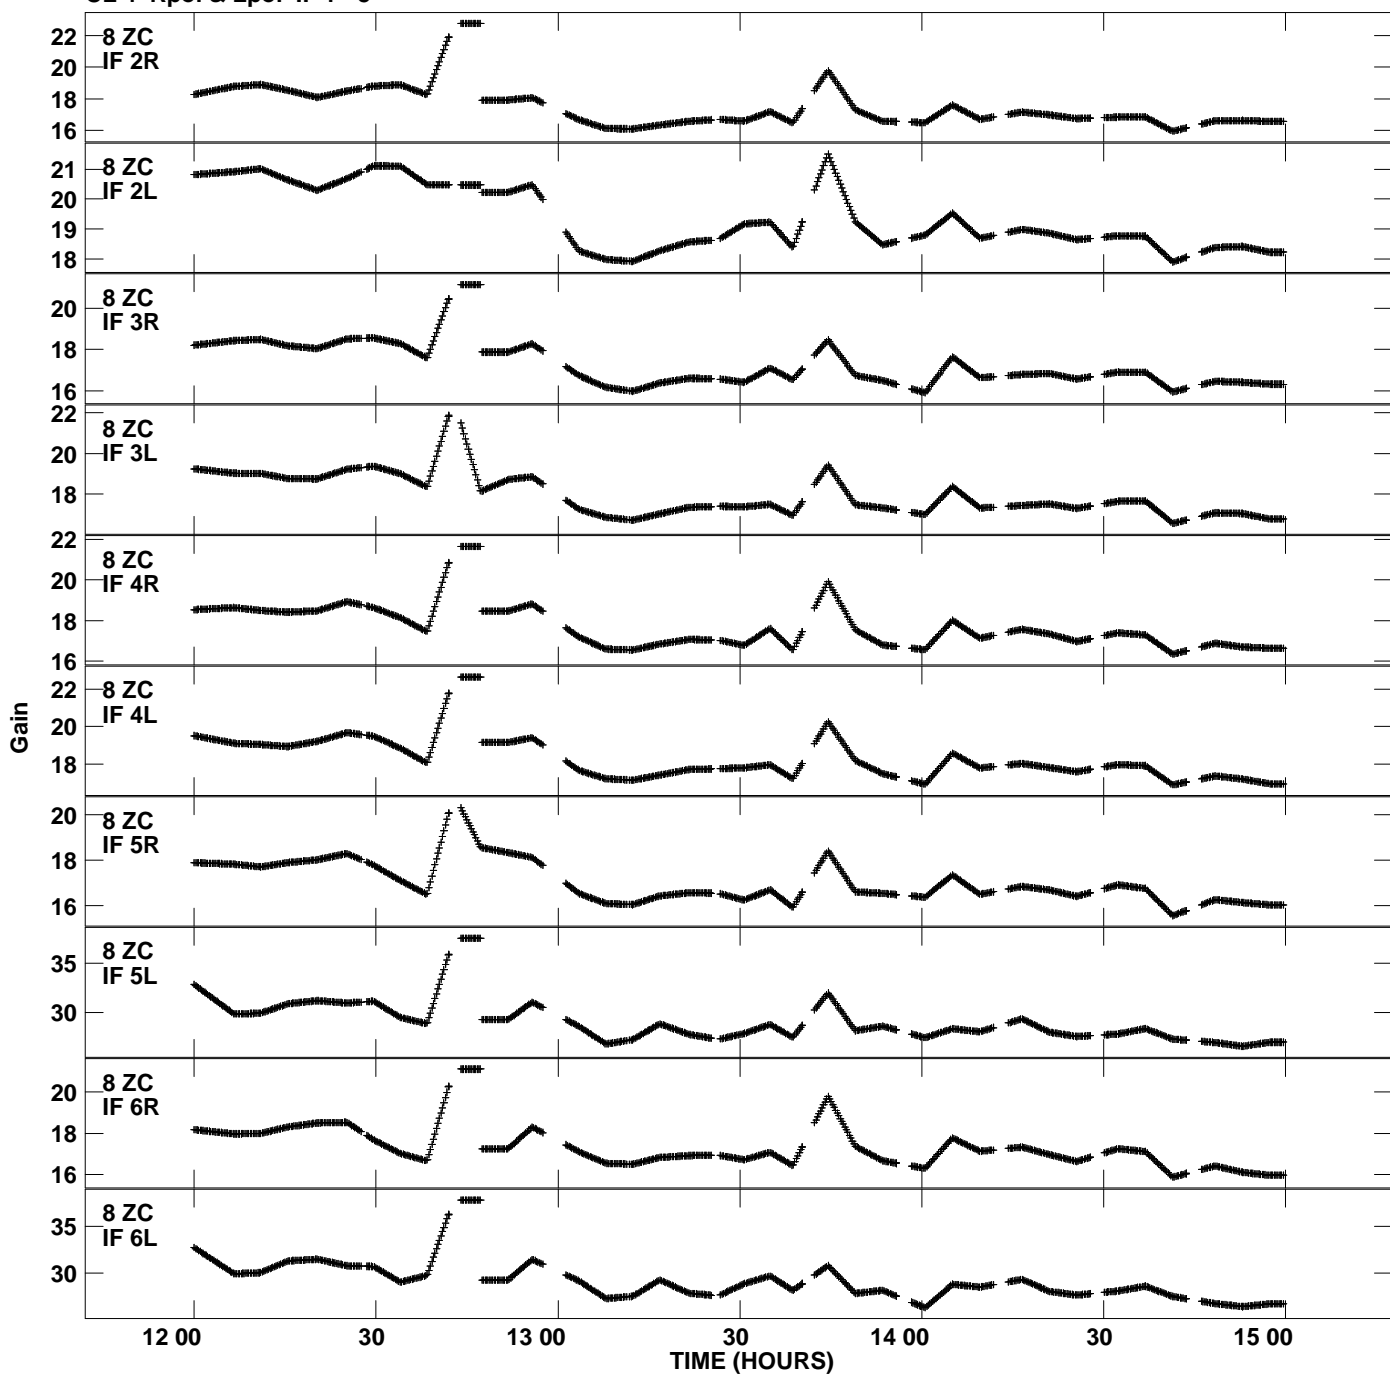

Plot file version 11 created 27-MAY-2011 12:38:48
Gain amp vs UTC time for N11L1.TMP.1
CL 4 Rpol & Lpol IF 1 - 8