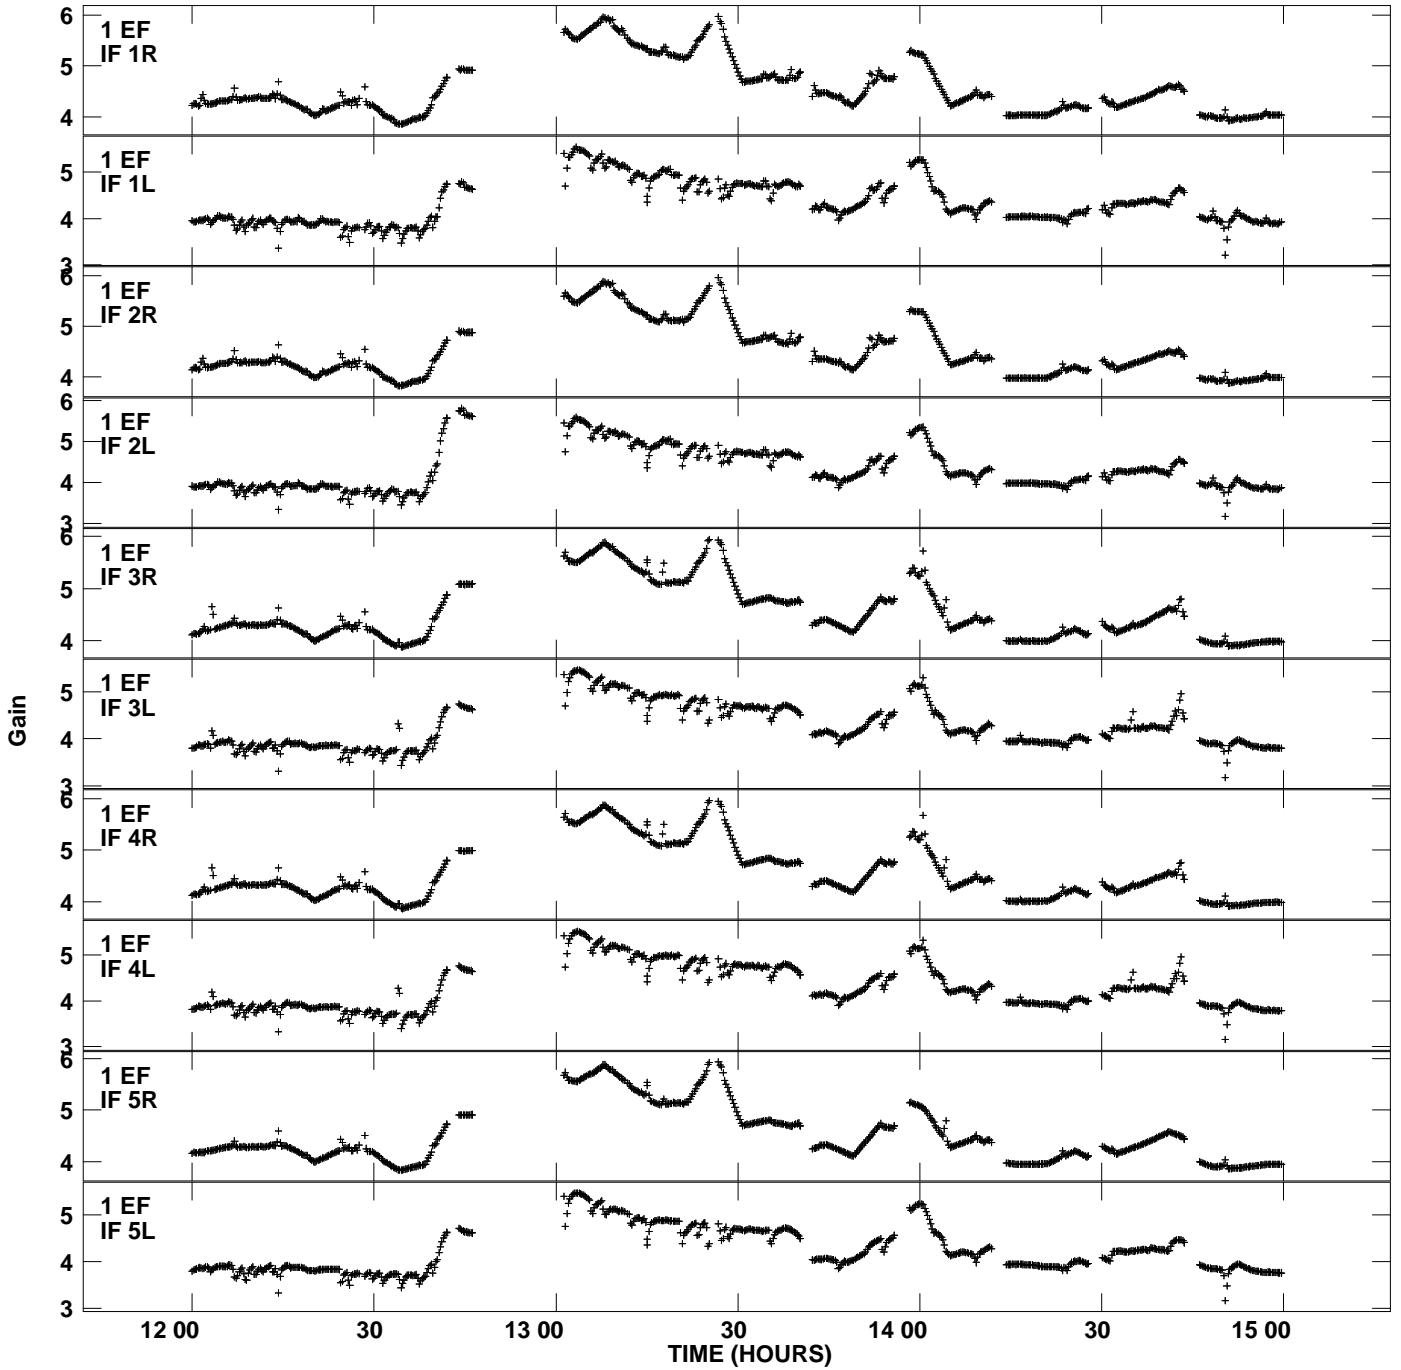

Plot file version 1 created 27-MAY-2011 12:38:48
Gain amp vs UTC time for N11L1.TMP.1
CL 4 Rpol & Lpol IF 1 - 8

Plot file version 2 created 27-MAY-2011 12:38:48
Gain amp vs UTC time for N11L1.TMP.1
CL 4 Rpol & Lpol IF 1 - 8

Plot file version 3 created 27-MAY-2011 12:38:48
Gain amp vs UTC time for N11L1.TMP.1
CL 4 Rpol & Lpol IF 1 - 8

Plot file version 4 created 27-MAY-2011 12:38:48
Gain amp vs UTC time for N11L1.TMP.1
CL 4 Rpol & Lpol IF 1 - 8

Plot file version 5 created 27-MAY-2011 12:38:48
Gain amp vs UTC time for N11L1.TMP.1
CL 4 Rpol & Lpol IF 1 - 8

Plot file version 6 created 27-MAY-2011 12:38:48
Gain amp vs UTC time for N11L1.TMP.1
CL 4 Rpol & Lpol IF 1 - 8