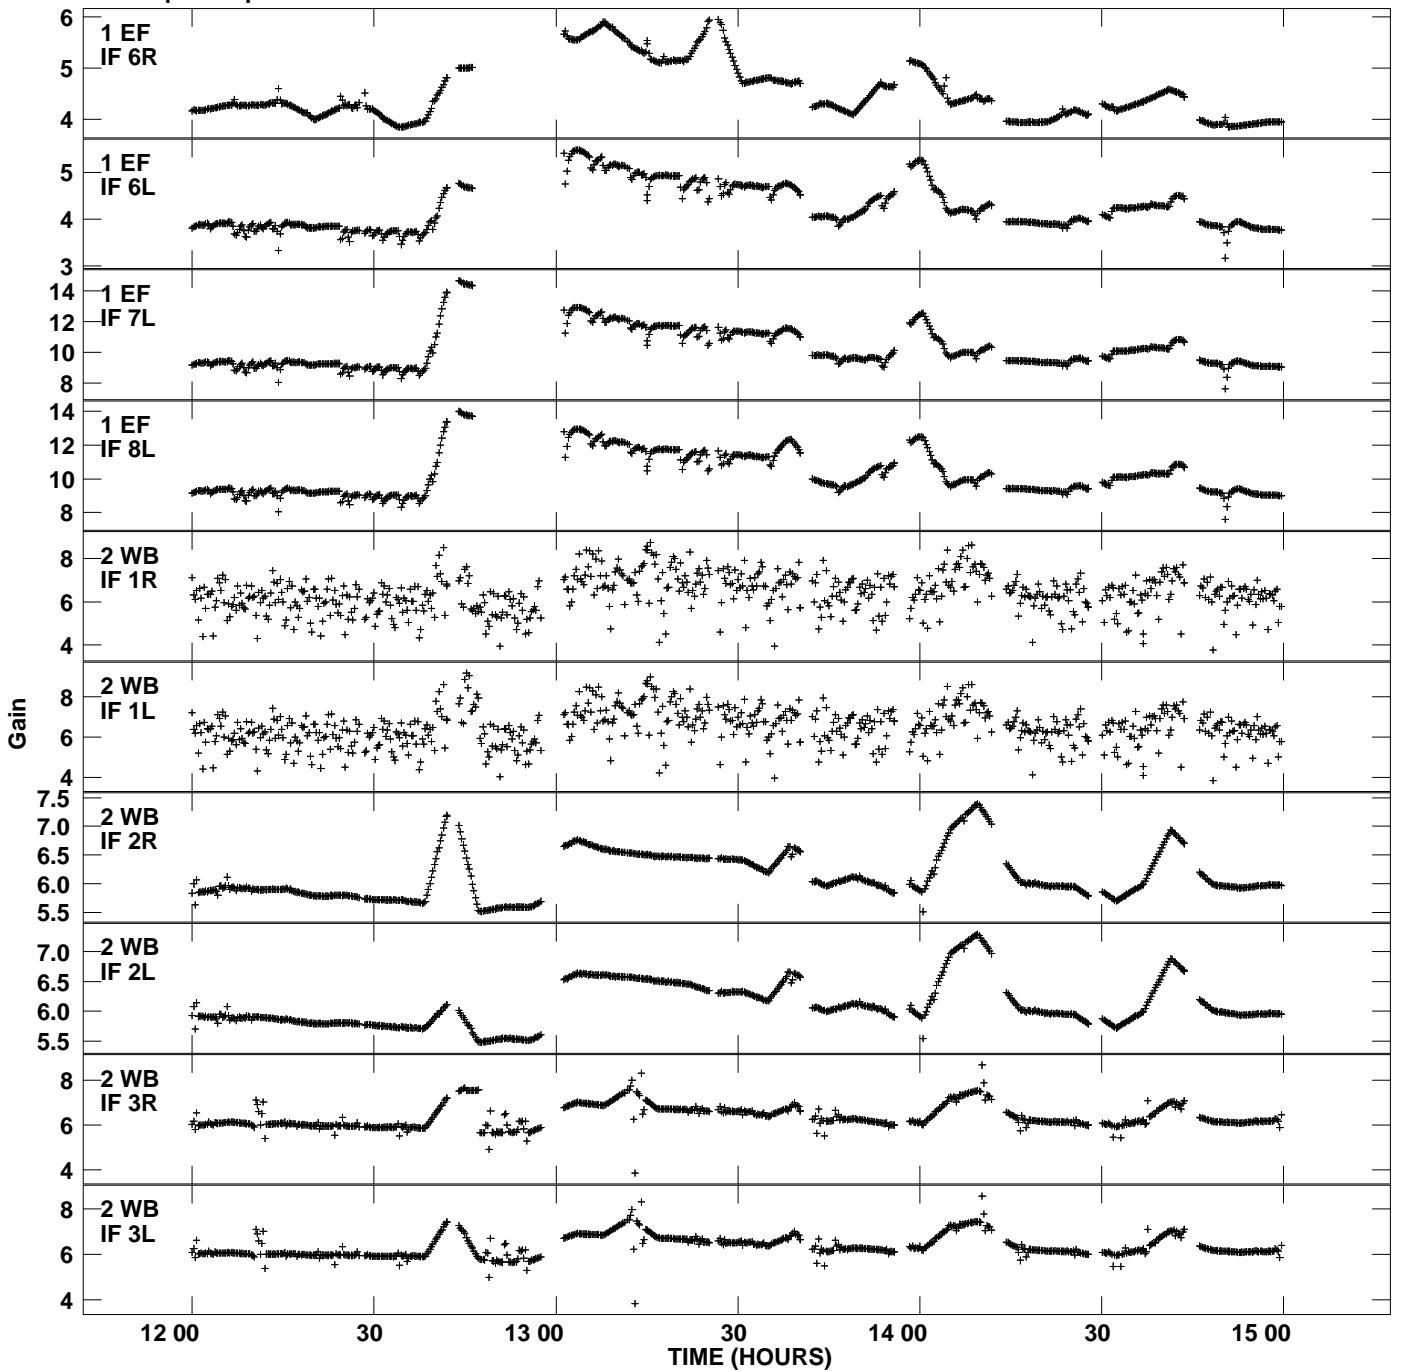

Plot file version 1 created 27-MAY-2011 12:38:48
Gain amp vs UTC time for N11L1.TMP.1
CL 4 Rpol & Lpol IF 1 - 8

Plot file version 2 created 27-MAY-2011 12:38:48
Gain amp vs UTC time for N11L1.TMP.1
CL 4 Rpol & Lpol IF 1 - 8

Plot file version 3 created 27-MAY-2011 12:38:48
Gain amp vs UTC time for N11L1.TMP.1
CL 4 Rpol & Lpol IF 1 - 8

Plot file version 4 created 27-MAY-2011 12:38:48
Gain amp vs UTC time for N11L1.TMP.1
CL 4 Rpol & Lpol IF 1 - 8

Plot file version 5 created 27-MAY-2011 12:38:48
Gain amp vs UTC time for N11L1.TMP.1
CL 4 Rpol & Lpol IF 1 - 8

Plot file version 6 created 27-MAY-2011 12:38:48
Gain amp vs UTC time for N11L1.TMP.1
CL 4 Rpol & Lpol IF 1 - 8

Plot file version 7 created 27-MAY-2011 12:38:48
Gain amp vs UTC time for N11L1.TMP.1
CL 4 Rpol & Lpol IF 1 - 8

Plot file version 8 created 27-MAY-2011 12:38:48
Gain amp vs UTC time for N11L1.TMP.1
CL 4 Rpol & Lpol IF 1 - 8