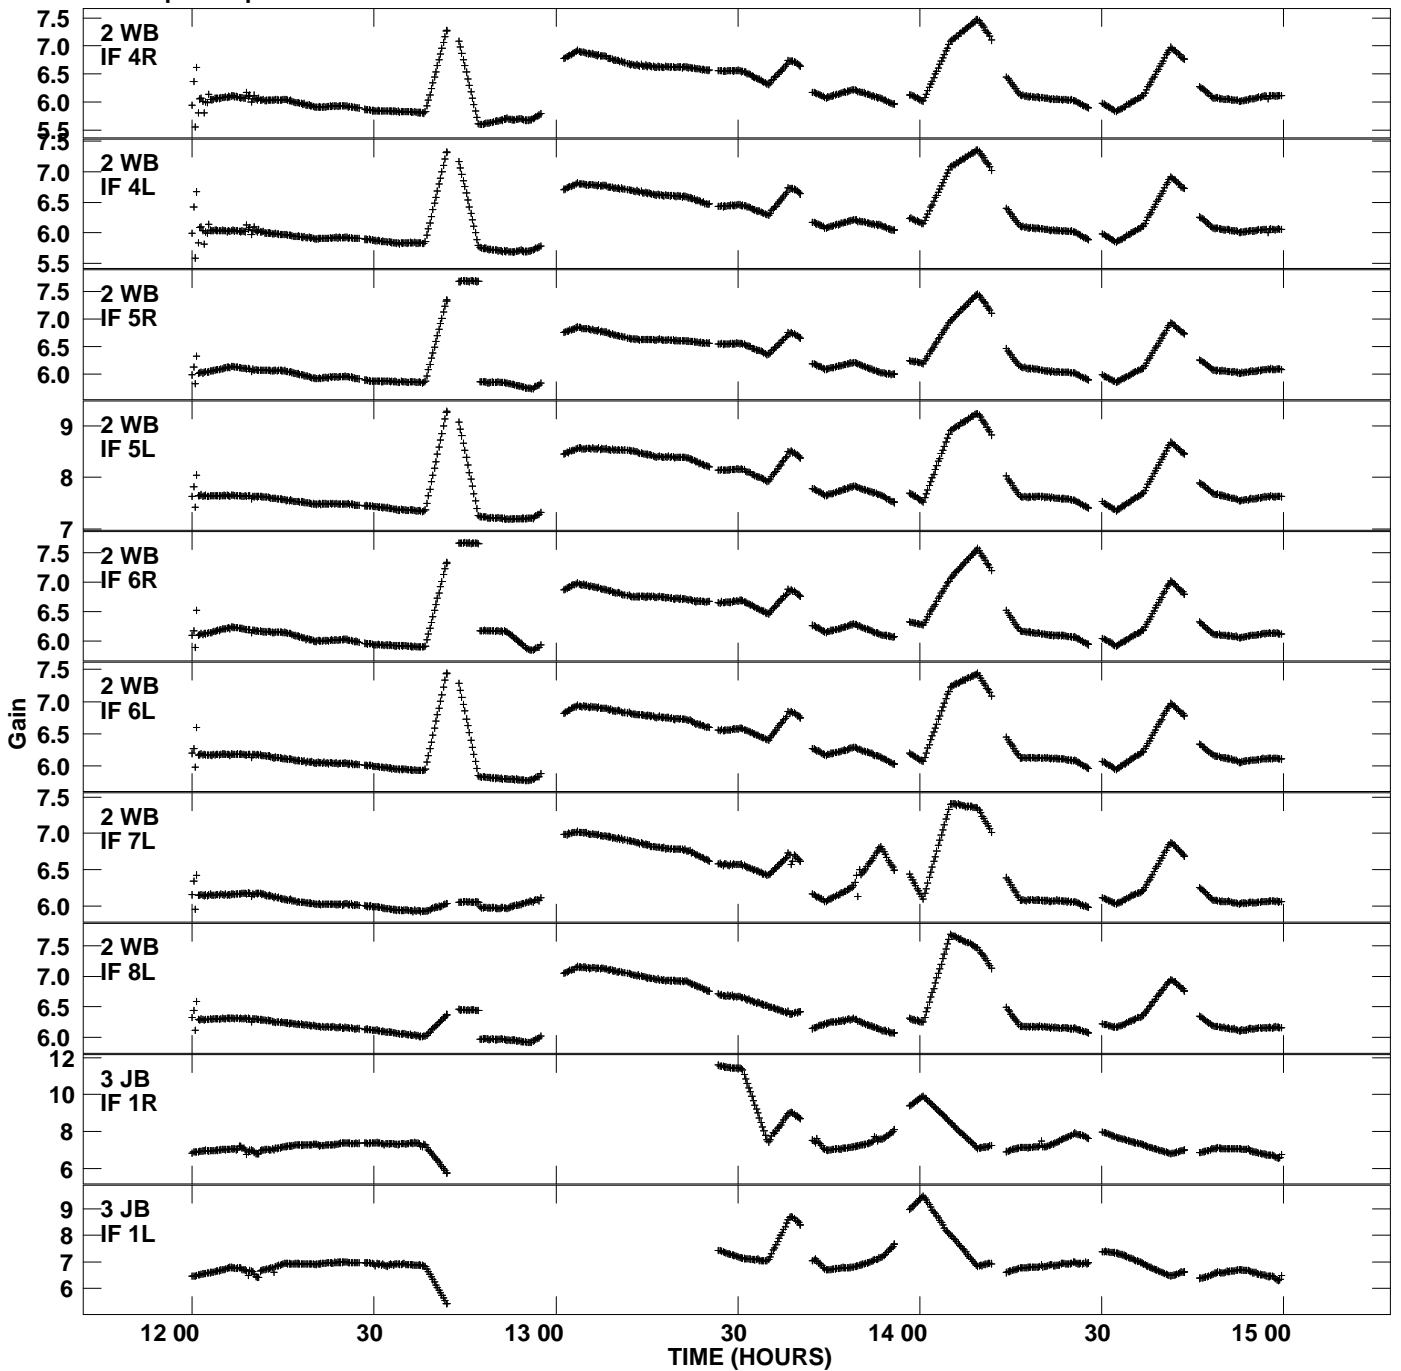

Plot file version 1 created 27-MAY-2011 12:38:48
Gain amp vs UTC time for N11L1.TMP.1
CL 4 Rpol & Lpol IF 1 - 8

Plot file version 2 created 27-MAY-2011 12:38:48
Gain amp vs UTC time for N11L1.TMP.1
CL 4 Rpol & Lpol IF 1 - 8

Plot file version 3 created 27-MAY-2011 12:38:48
Gain amp vs UTC time for N11L1.TMP.1
CL 4 Rpol & Lpol IF 1 - 8

Plot file version 4 created 27-MAY-2011 12:38:48
Gain amp vs UTC time for N11L1.TMP.1
CL 4 Rpol & Lpol IF 1 - 8

Plot file version 5 created 27-MAY-2011 12:38:48
Gain amp vs UTC time for N11L1.TMP.1
CL 4 Rpol & Lpol IF 1 - 8

Plot file version 6 created 27-MAY-2011 12:38:48
Gain amp vs UTC time for N11L1.TMP.1
CL 4 Rpol & Lpol IF 1 - 8

Plot file version 7 created 27-MAY-2011 12:38:48
Gain amp vs UTC time for N11L1.TMP.1
CL 4 Rpol & Lpol IF 1 - 8

Plot file version 8 created 27-MAY-2011 12:38:48
Gain amp vs UTC time for N11L1.TMP.1
CL 4 Rpol & Lpol IF 1 - 8