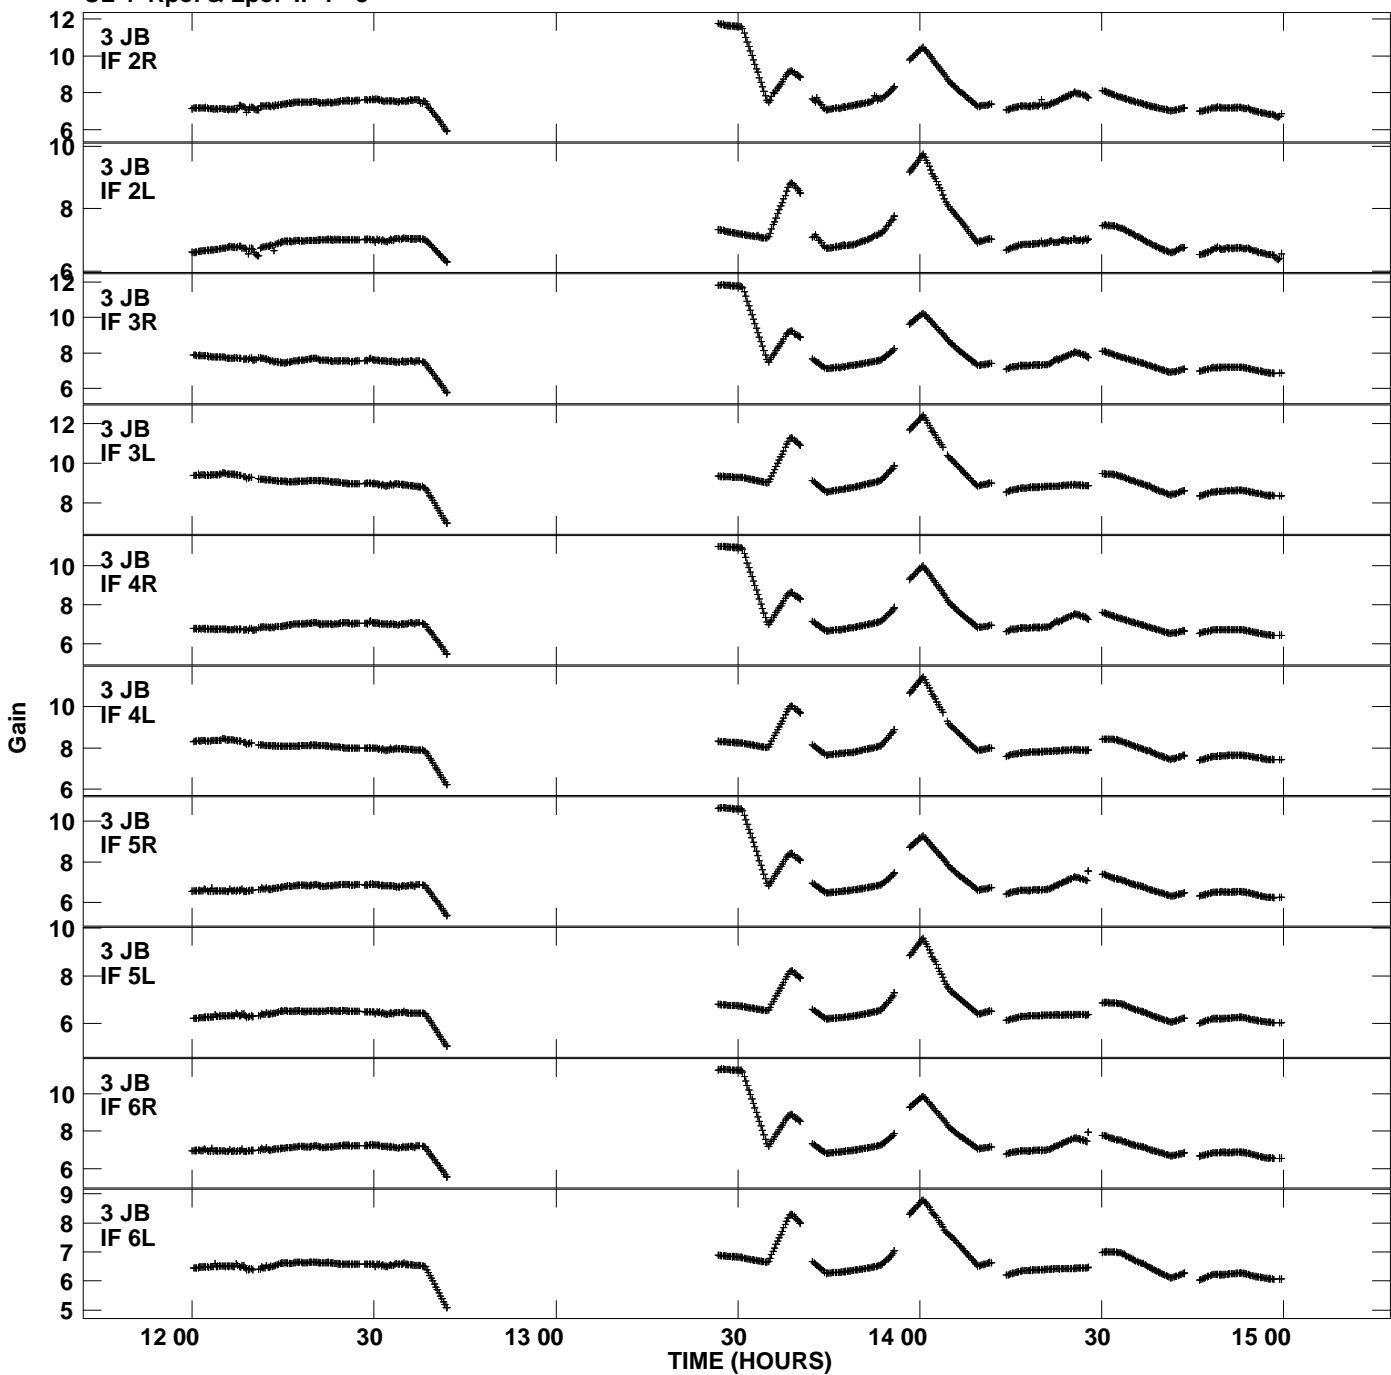

Plot file version 1 created 27-MAY-2011 12:38:48
Gain amp vs UTC time for N11L1.TMP.1
CL 4 Rpol & Lpol IF 1 - 8

Plot file version 2 created 27-MAY-2011 12:38:48
Gain amp vs UTC time for N11L1.TMP.1
CL 4 Rpol & Lpol IF 1 - 8

Plot file version 3 created 27-MAY-2011 12:38:48
Gain amp vs UTC time for N11L1.TMP.1
CL 4 Rpol & Lpol IF 1 - 8

Plot file version 4 created 27-MAY-2011 12:38:48
Gain amp vs UTC time for N11L1.TMP.1
CL 4 Rpol & Lpol IF 1 - 8

Plot file version 5 created 27-MAY-2011 12:38:48
Gain amp vs UTC time for N11L1.TMP.1
CL 4 Rpol & Lpol IF 1 - 8

Plot file version 6 created 27-MAY-2011 12:38:48
Gain amp vs UTC time for N11L1.TMP.1
CL 4 Rpol & Lpol IF 1 - 8

Plot file version 7 created 27-MAY-2011 12:38:48
Gain amp vs UTC time for N11L1.TMP.1
CL 4 Rpol & Lpol IF 1 - 8

Plot file version 8 created 27-MAY-2011 12:38:48
Gain amp vs UTC time for N11L1.TMP.1
CL 4 Rpol & Lpol IF 1 - 8