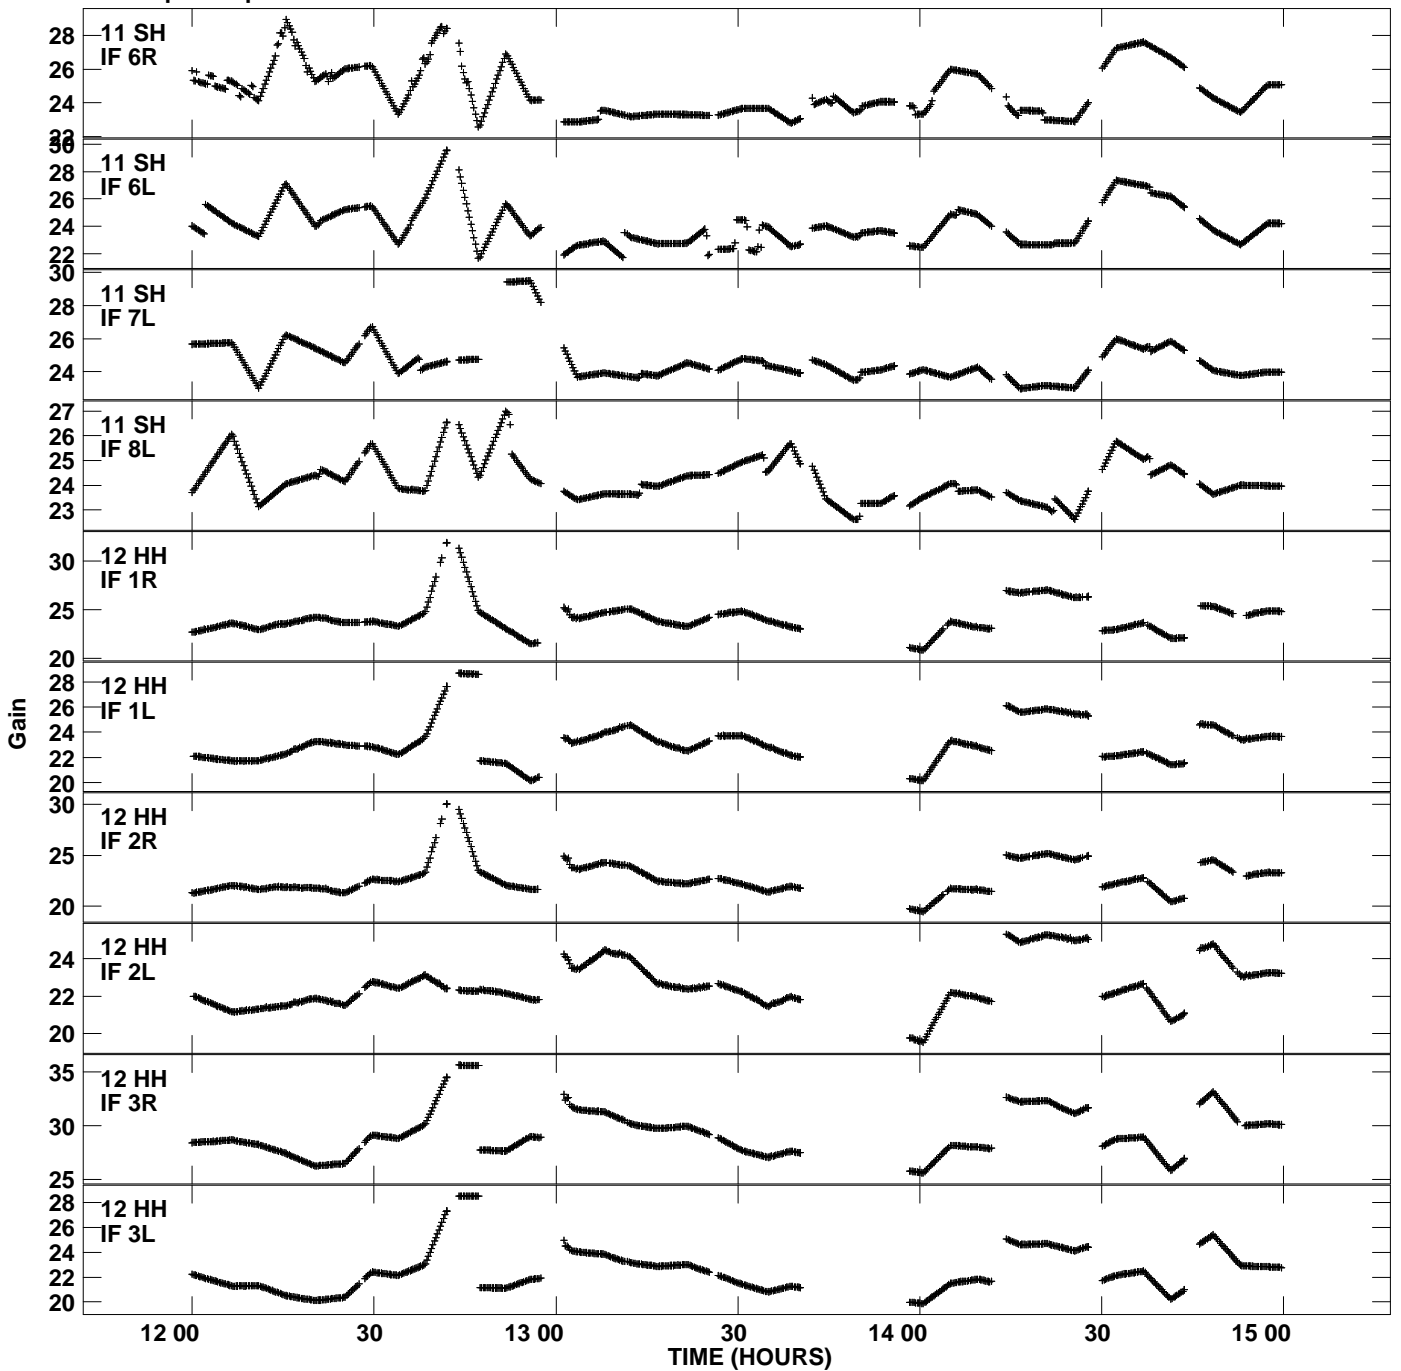

Plot file version 16 created 27-MAY-2011 12:38:49
Gain amp vs UTC time for N11L1.TMP.1
CL 4 Rpol & Lpol IF 1 - 8