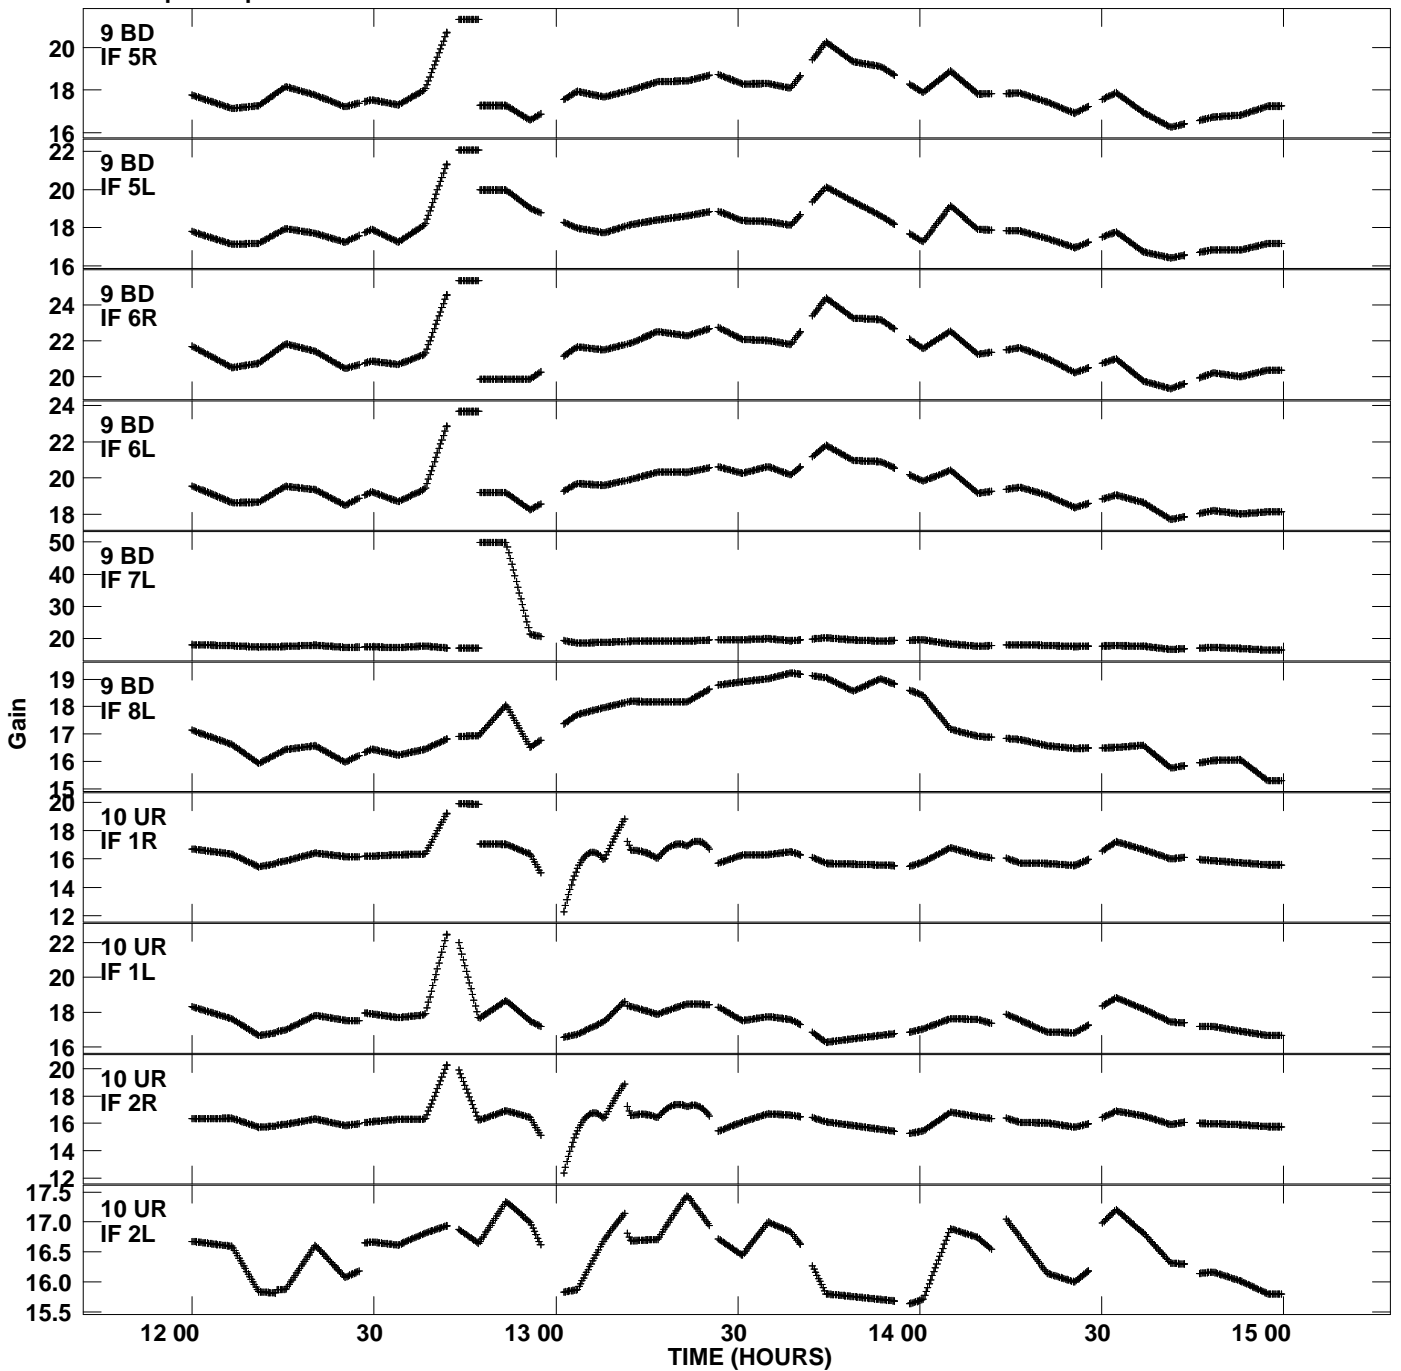

Plot file version 13 created 27-MAY-2011 12:38:49
Gain amp vs UTC time for N11L1.TMP.1
CL 4 Rpol & Lpol IF 1 - 8