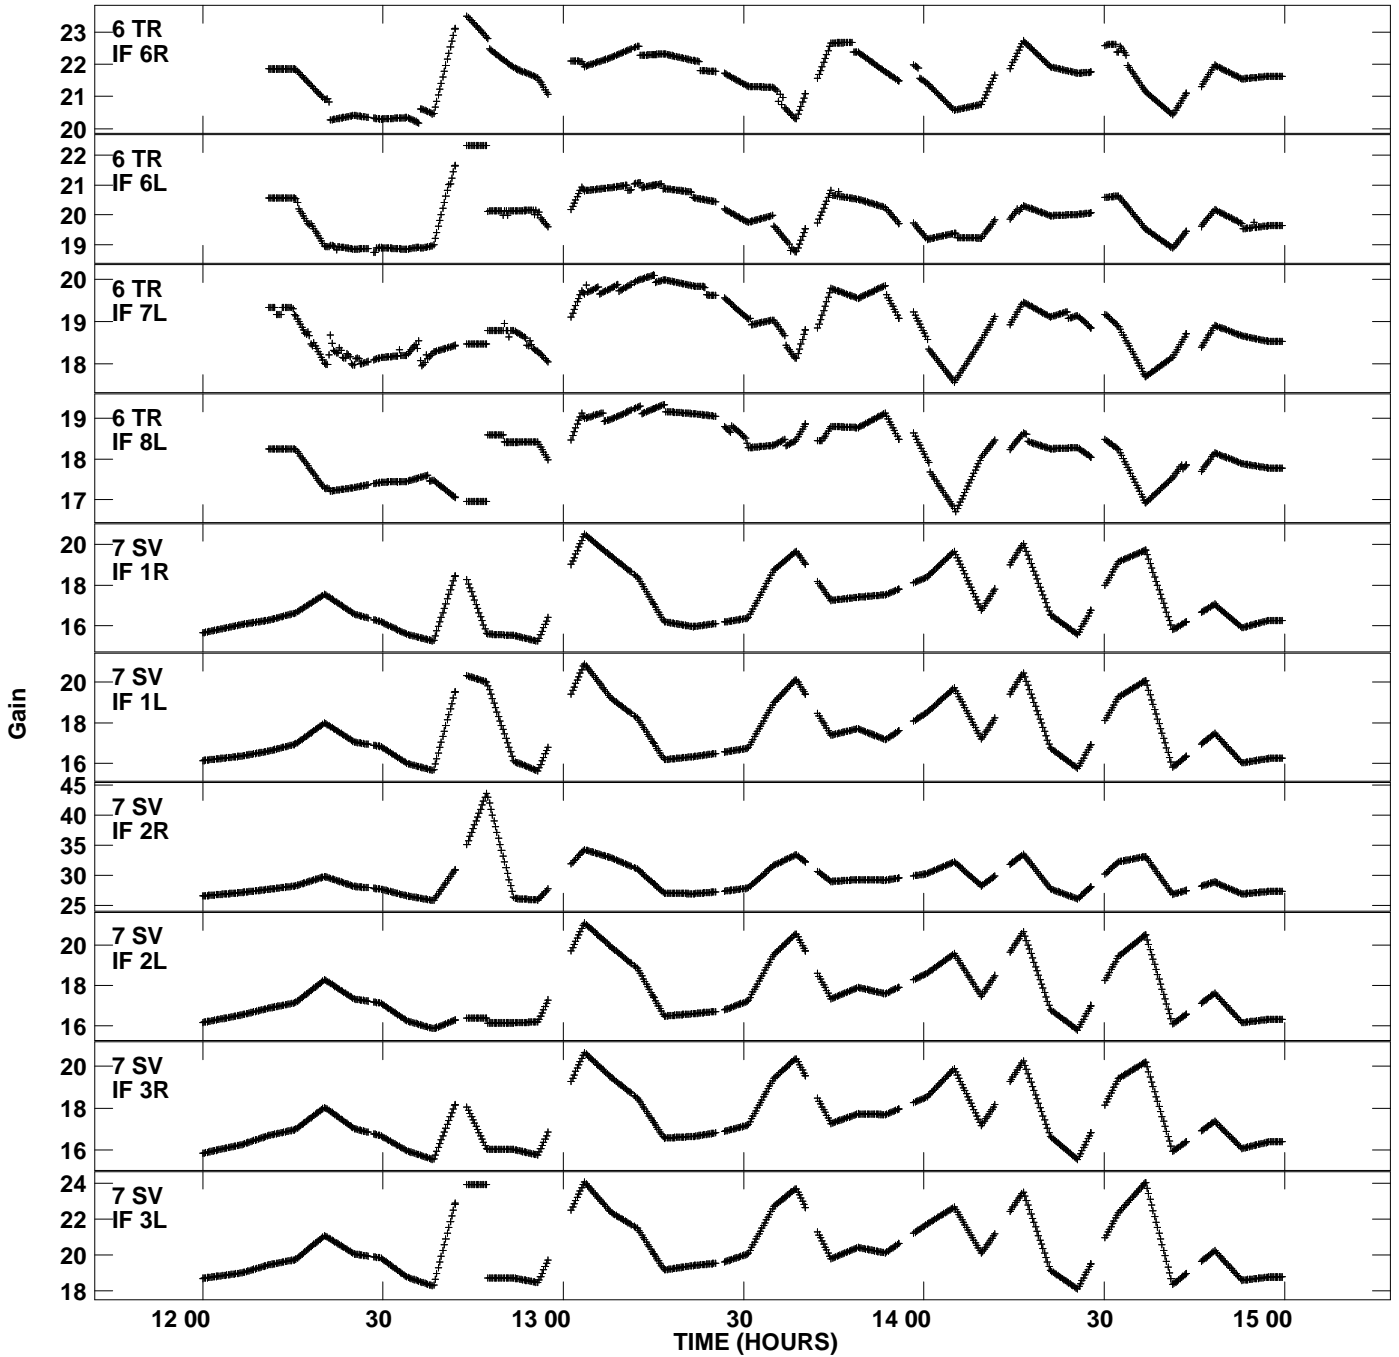

Plot file version 9 created 27-MAY-2011 12:38:48
Gain amp vs UTC time for N11L1.TMP.1
CL 4 Rpol & Lpol IF 1 - 8