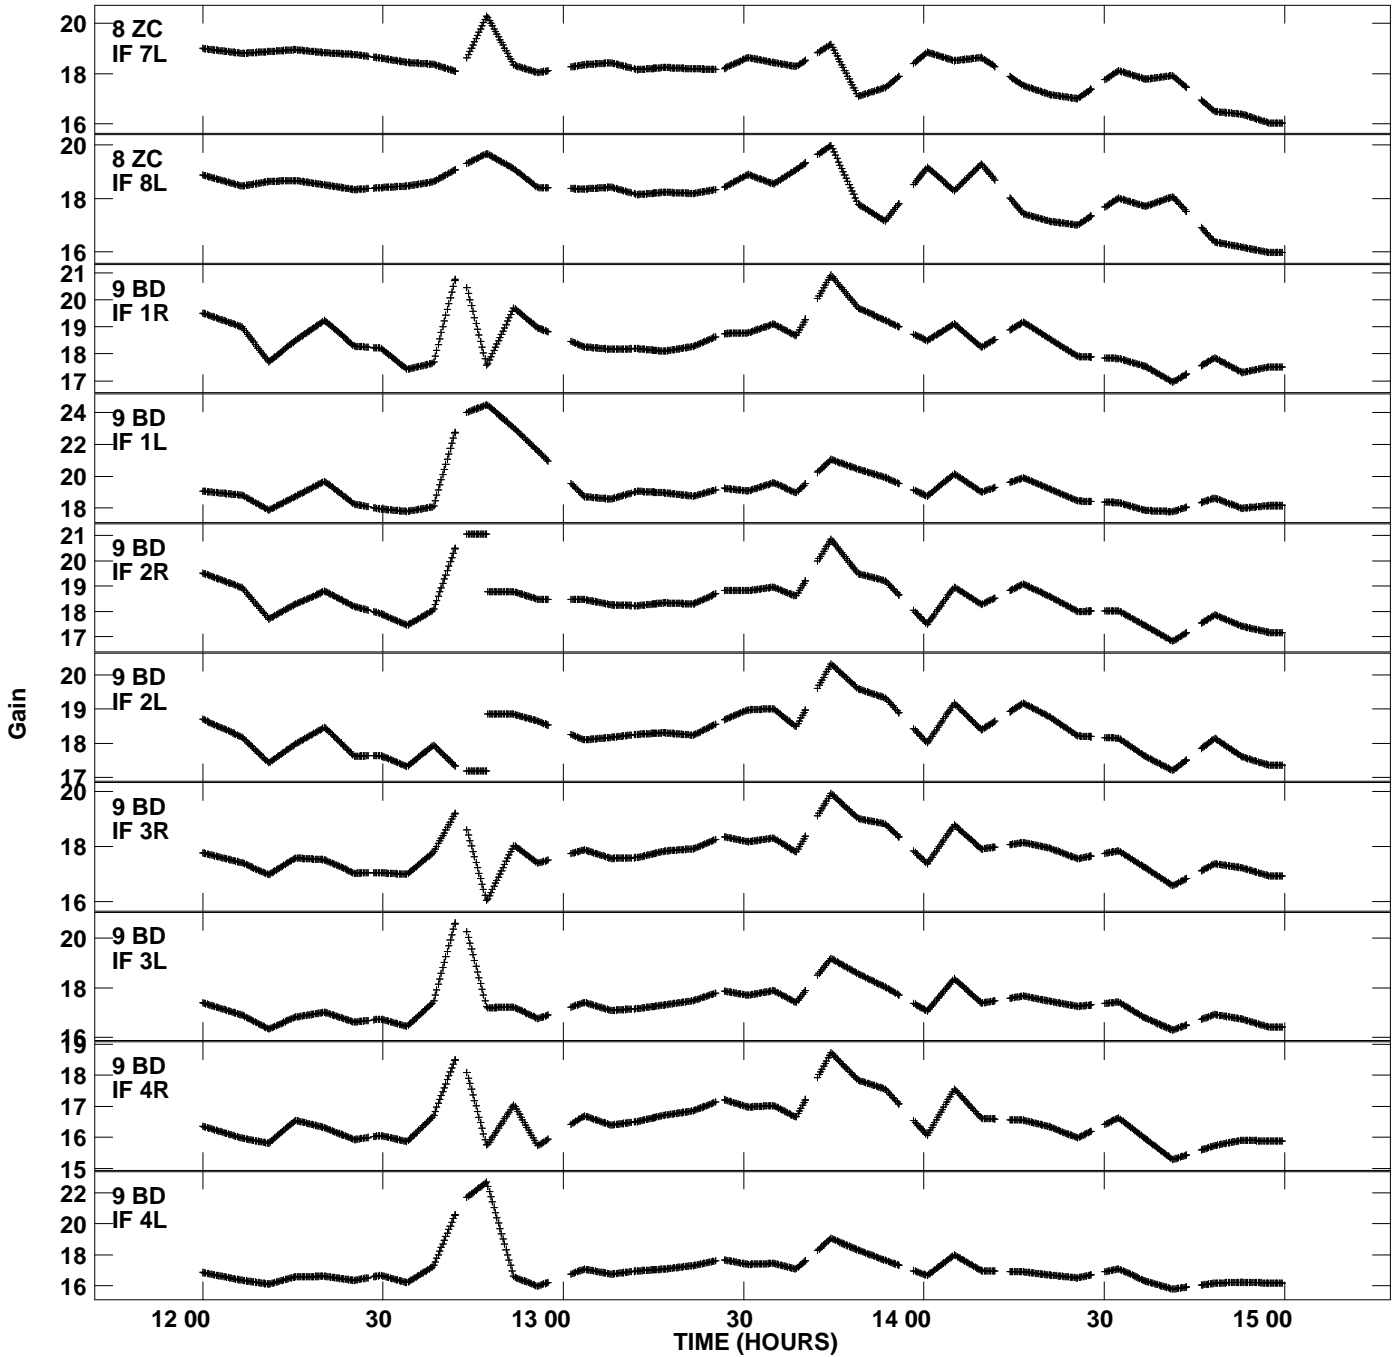

Plot file version 12 created 27-MAY-2011 12:38:48
Gain amp vs UTC time for N11L1.TMP.1
CL 4 Rpol & Lpol IF 1 - 8