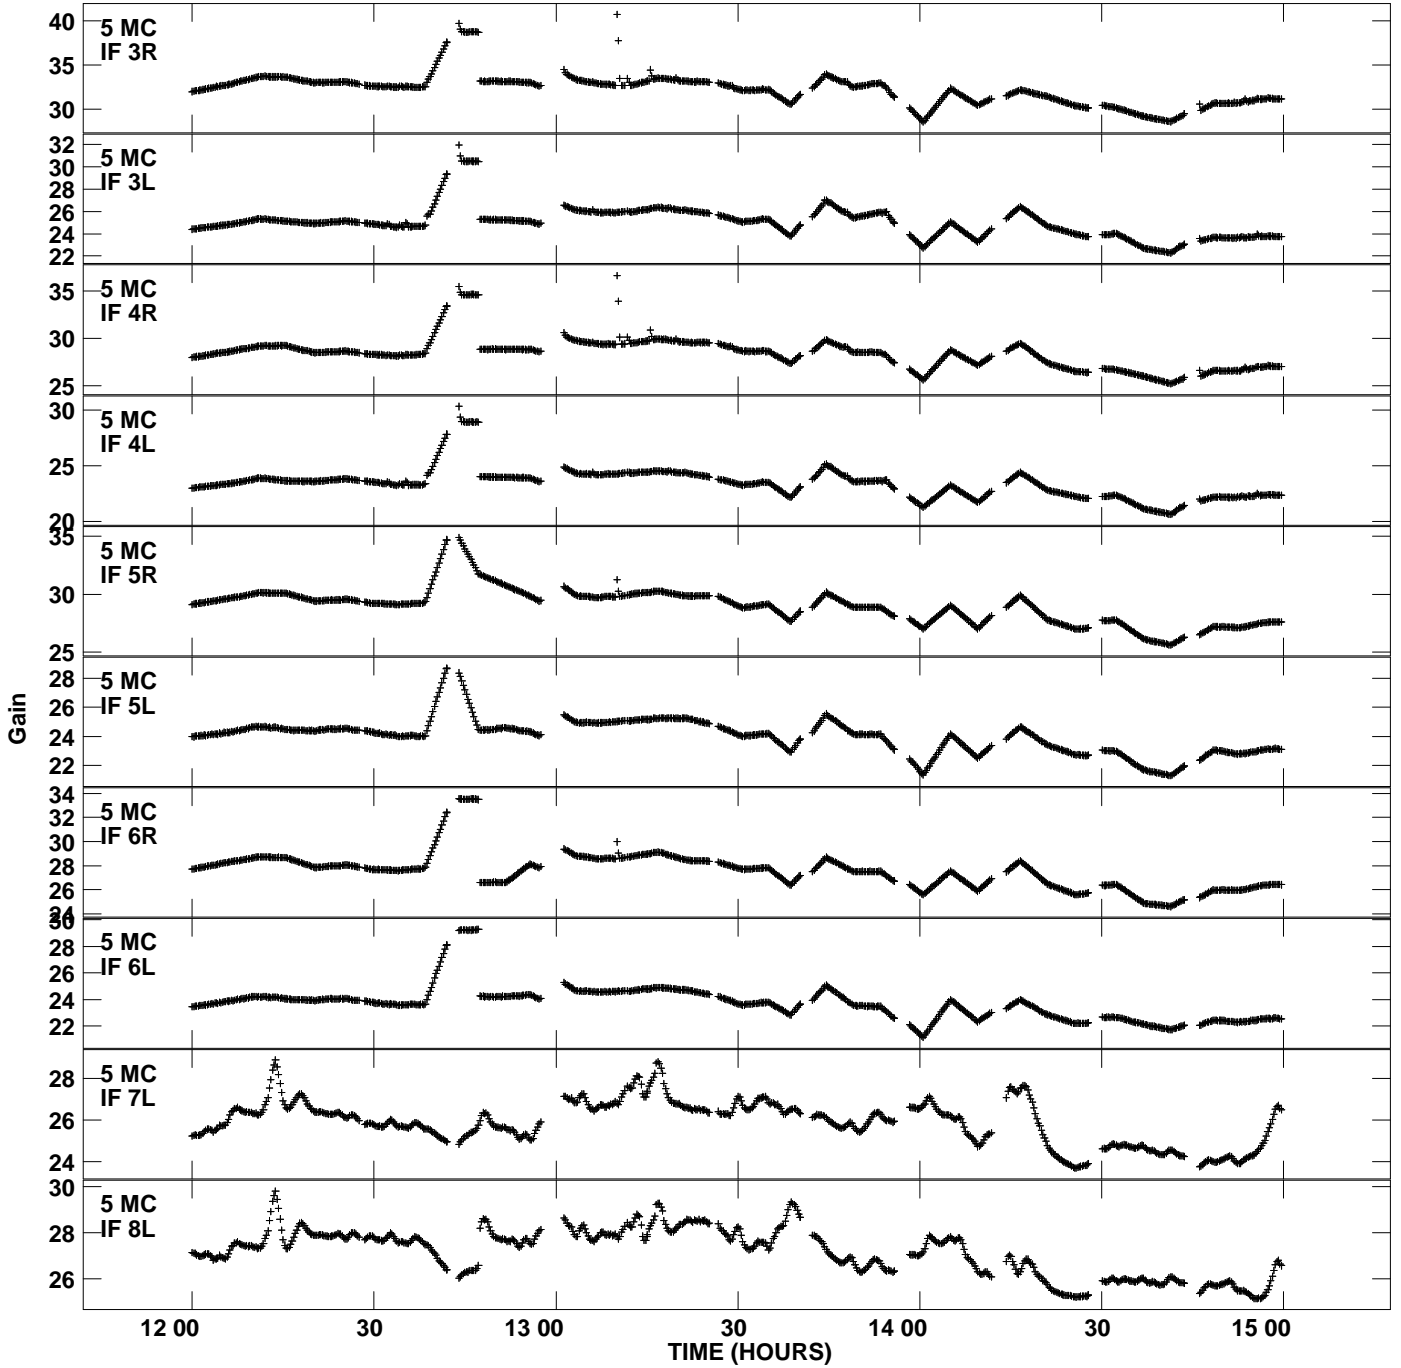

Plot file version 7 created 27-MAY-2011 12:38:48
Gain amp vs UTC time for N11L1.TMP.1
CL 4 Rpol & Lpol IF 1 - 8