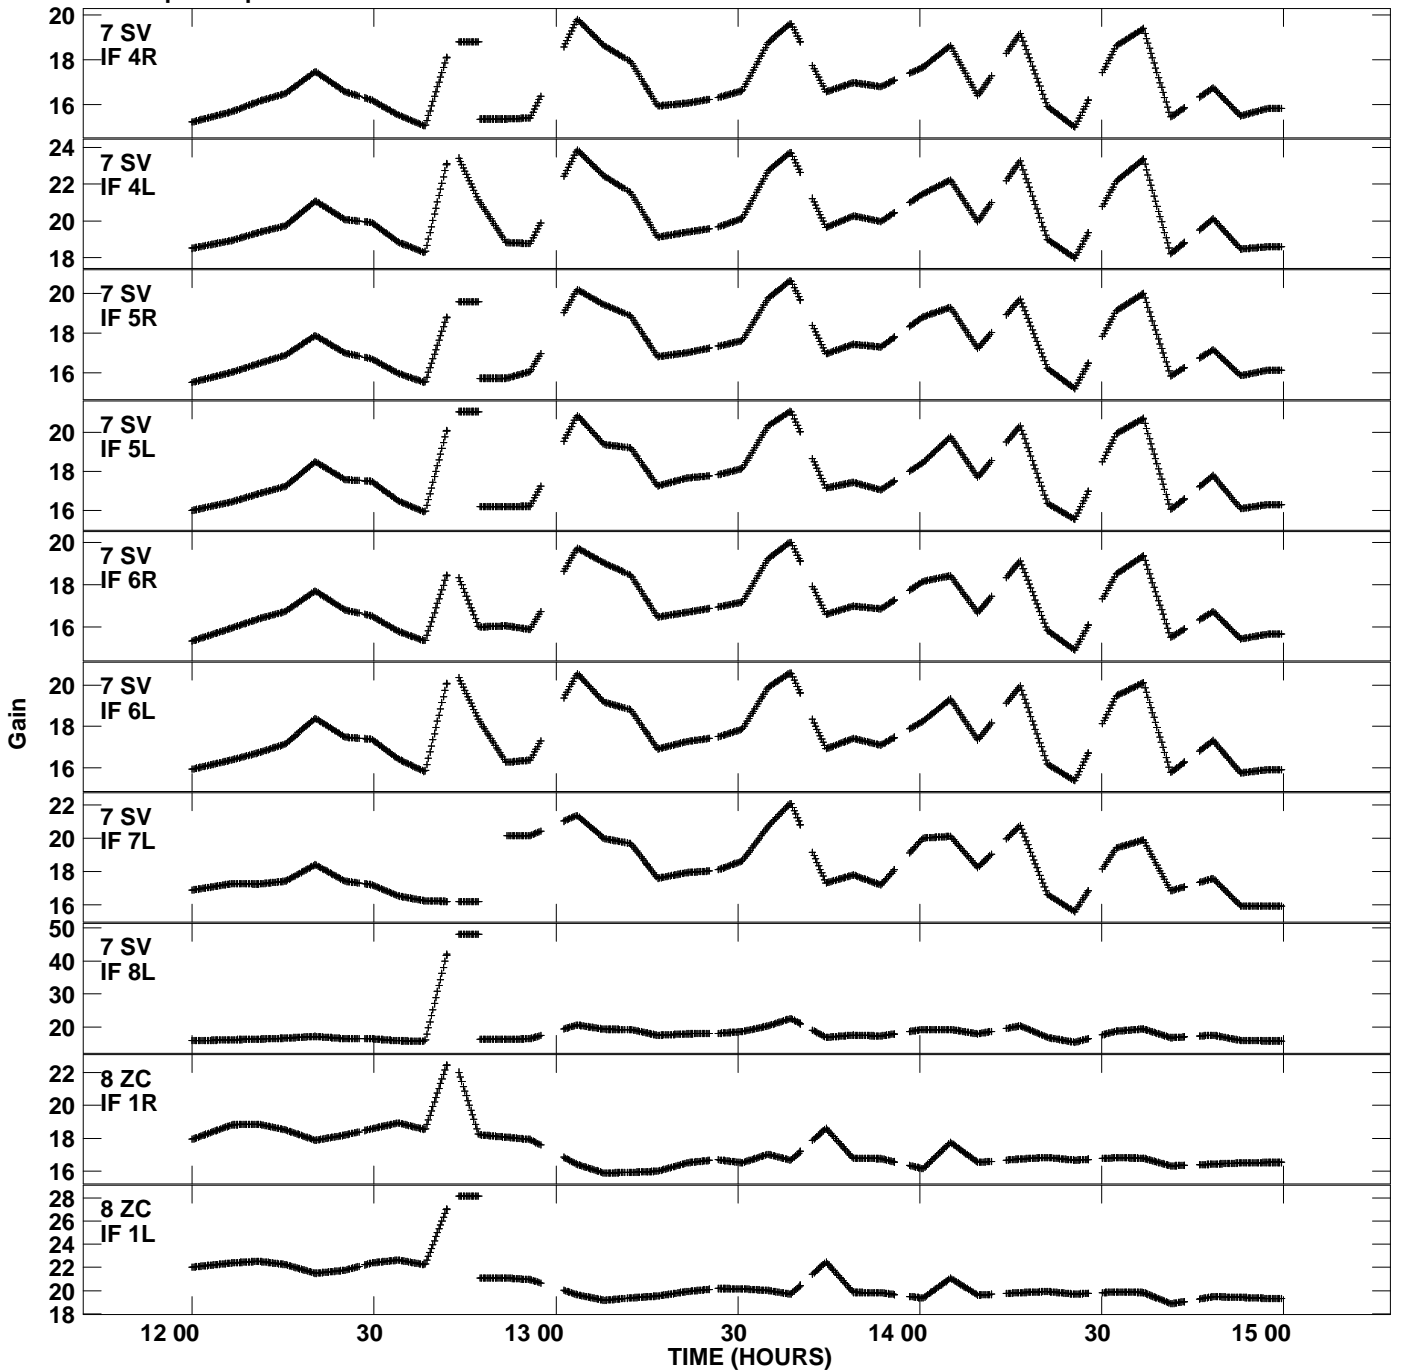

Plot file version 10 created 27-MAY-2011 12:38:48
Gain amp vs UTC time for N11L1.TMP.1
CL 4 Rpol & Lpol IF 1 - 8