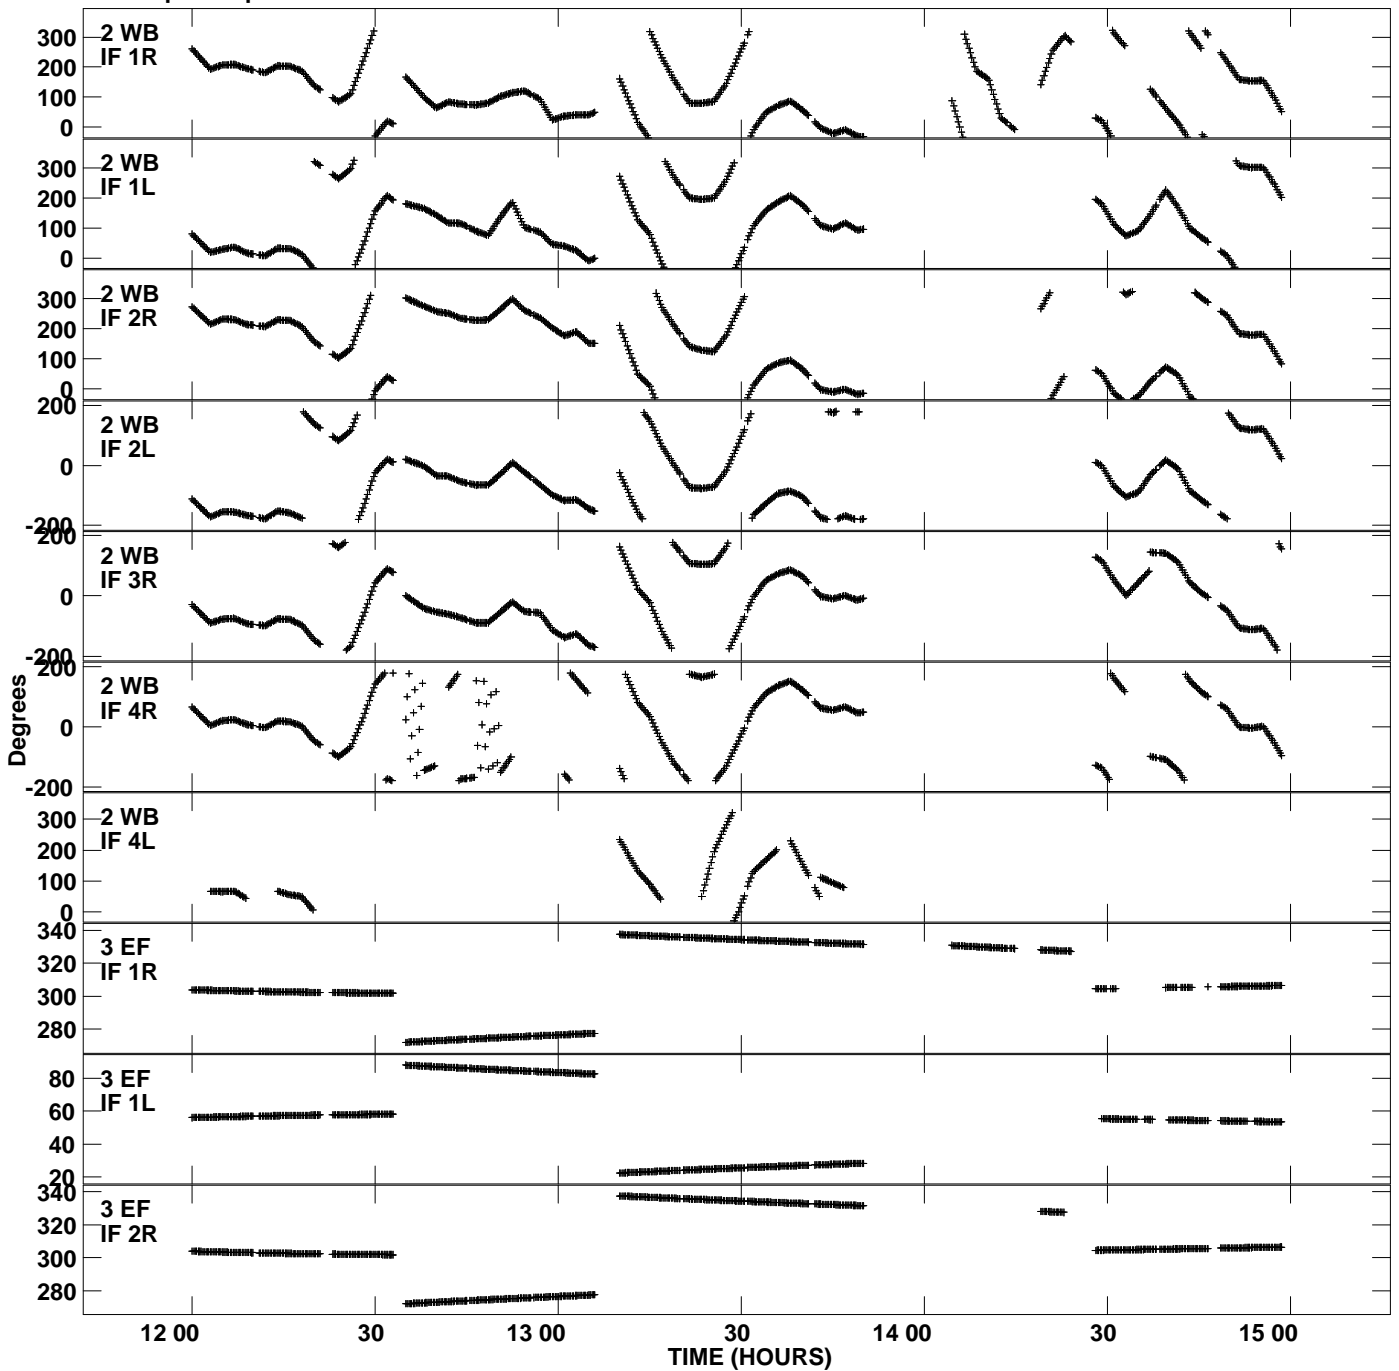

Plot file version 1 created 12-AUG-2011 12:33:34  
 Gain phs vs UTC time for N11P1.UVDATA.1  
 CL 3 Rpol & Lpol IF 1 - 4

Plot file version 2 created 12-AUG-2011 12:33:34  
Gain phs vs UTC time for N11P1.UVDATA.1  
CL 3 Rpol & Lpol IF 1 - 4