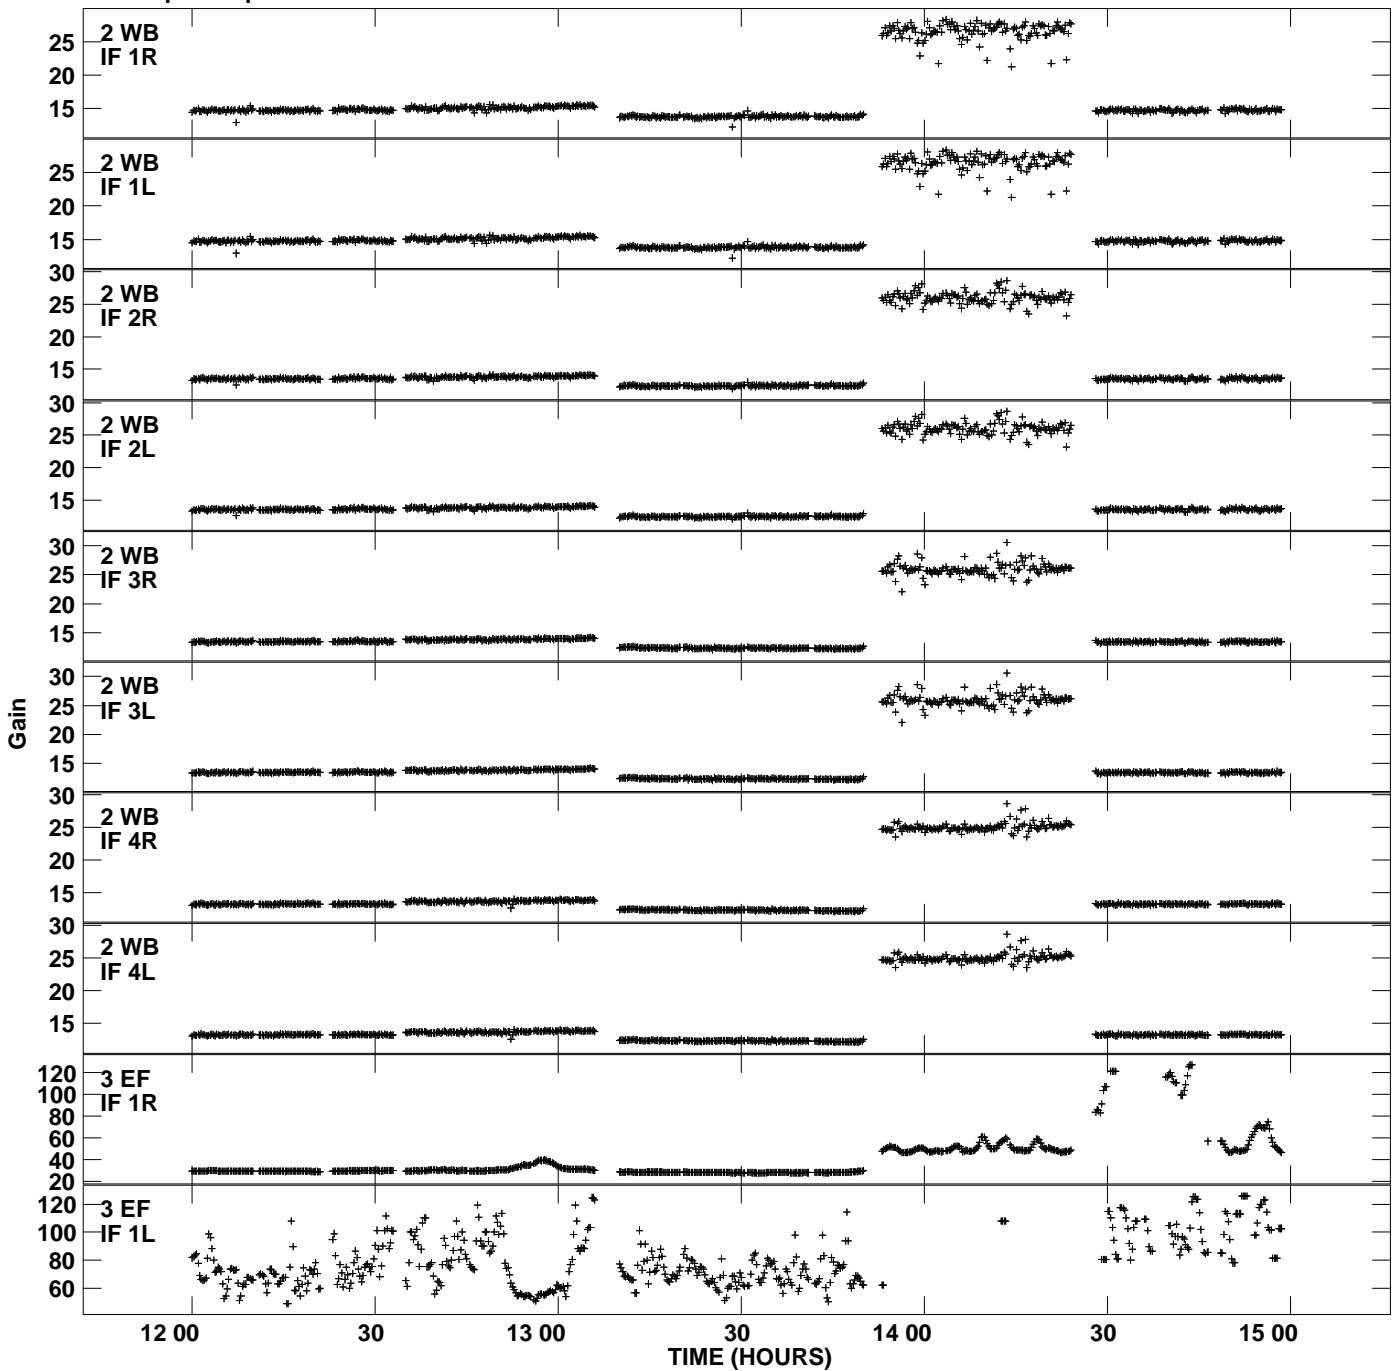

Plot file version 1 created 12-AUG-2011 12:32:32
Gain amp vs UTC time for N11P1.UVDATA.1
CL 2 Rpol & Lpol IF 1 - 4

Plot file version 2 created 12-AUG-2011 12:32:32
Gain amp vs UTC time for N11P1.UVDATA.1
CL 2 Rpol & Lpol IF 1 - 4