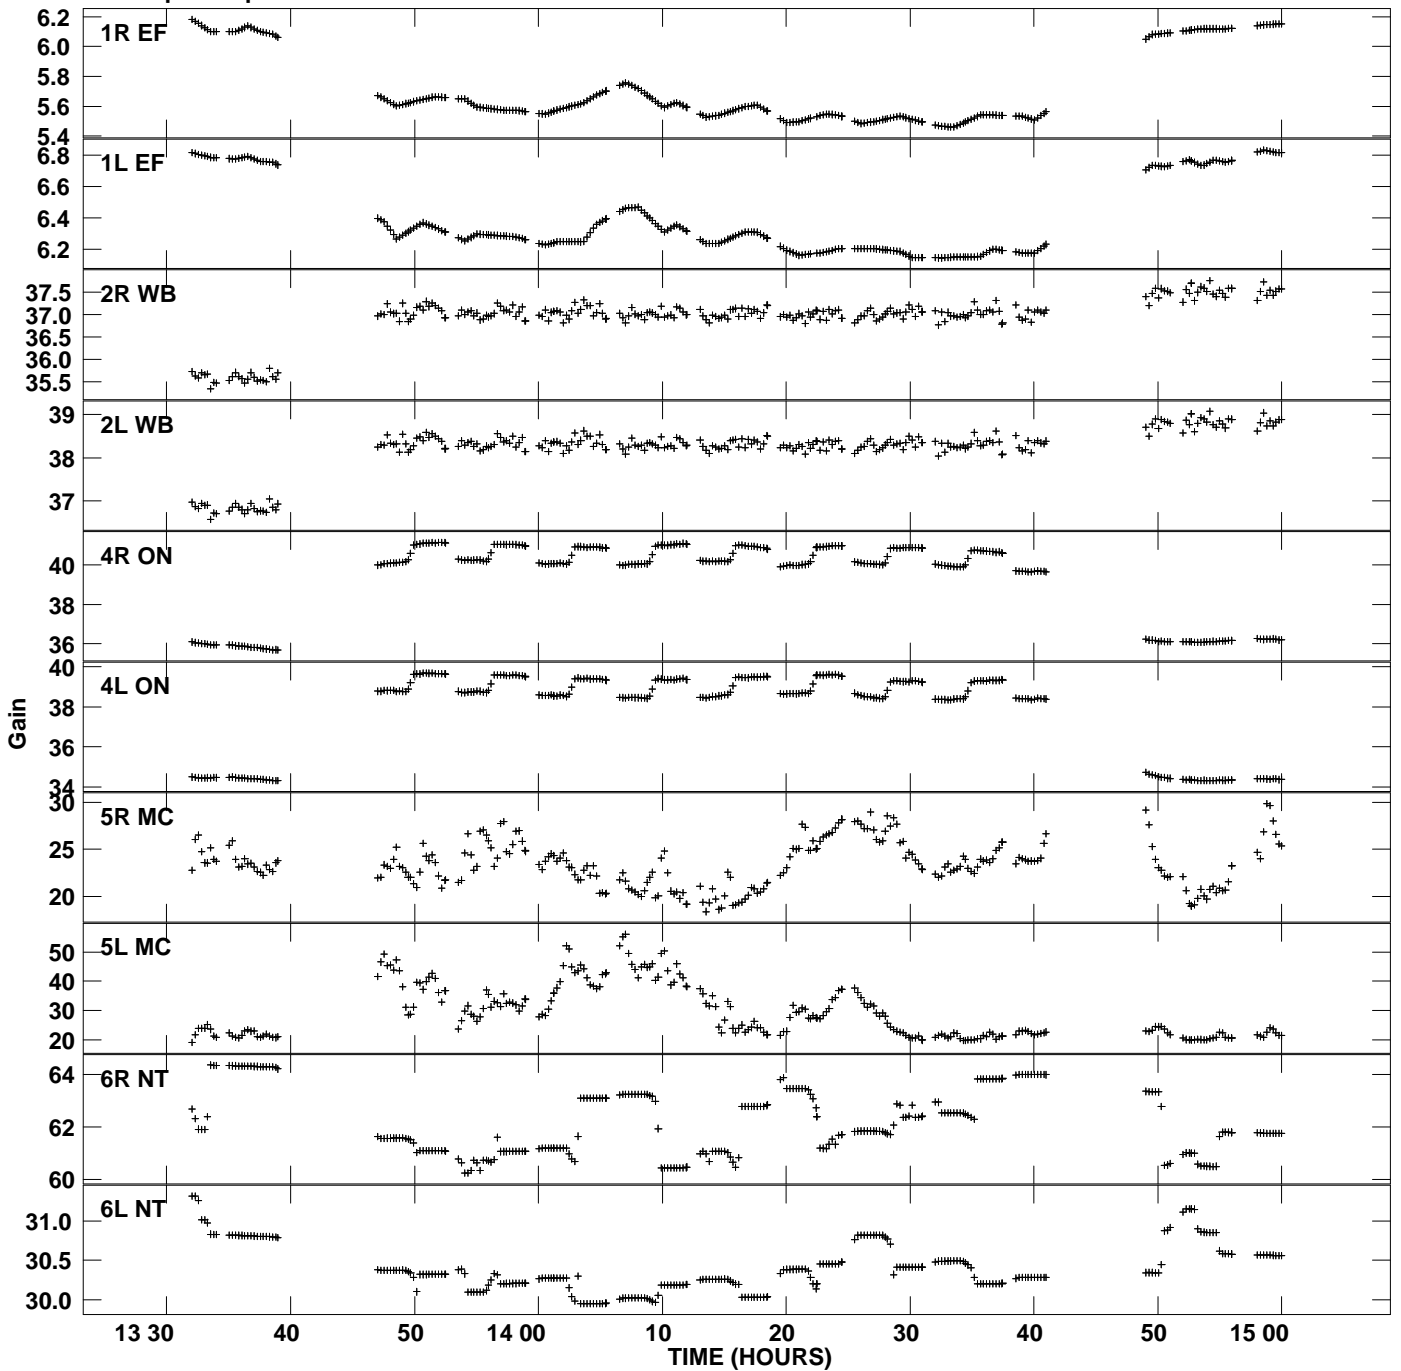

Plot file version 1 created 06-FEB-2013 14:21:10
 Gain amp vs UTC time for N12M2_2.UVDATA.1
 CL 2 Rpol & Lpol IF 1

Plot file version 2 created 06-FEB-2013 14:21:10
Gain amp vs UTC time for N12M2_2.UVDATA.1
CL 2 Rpol & Lpol IF 1