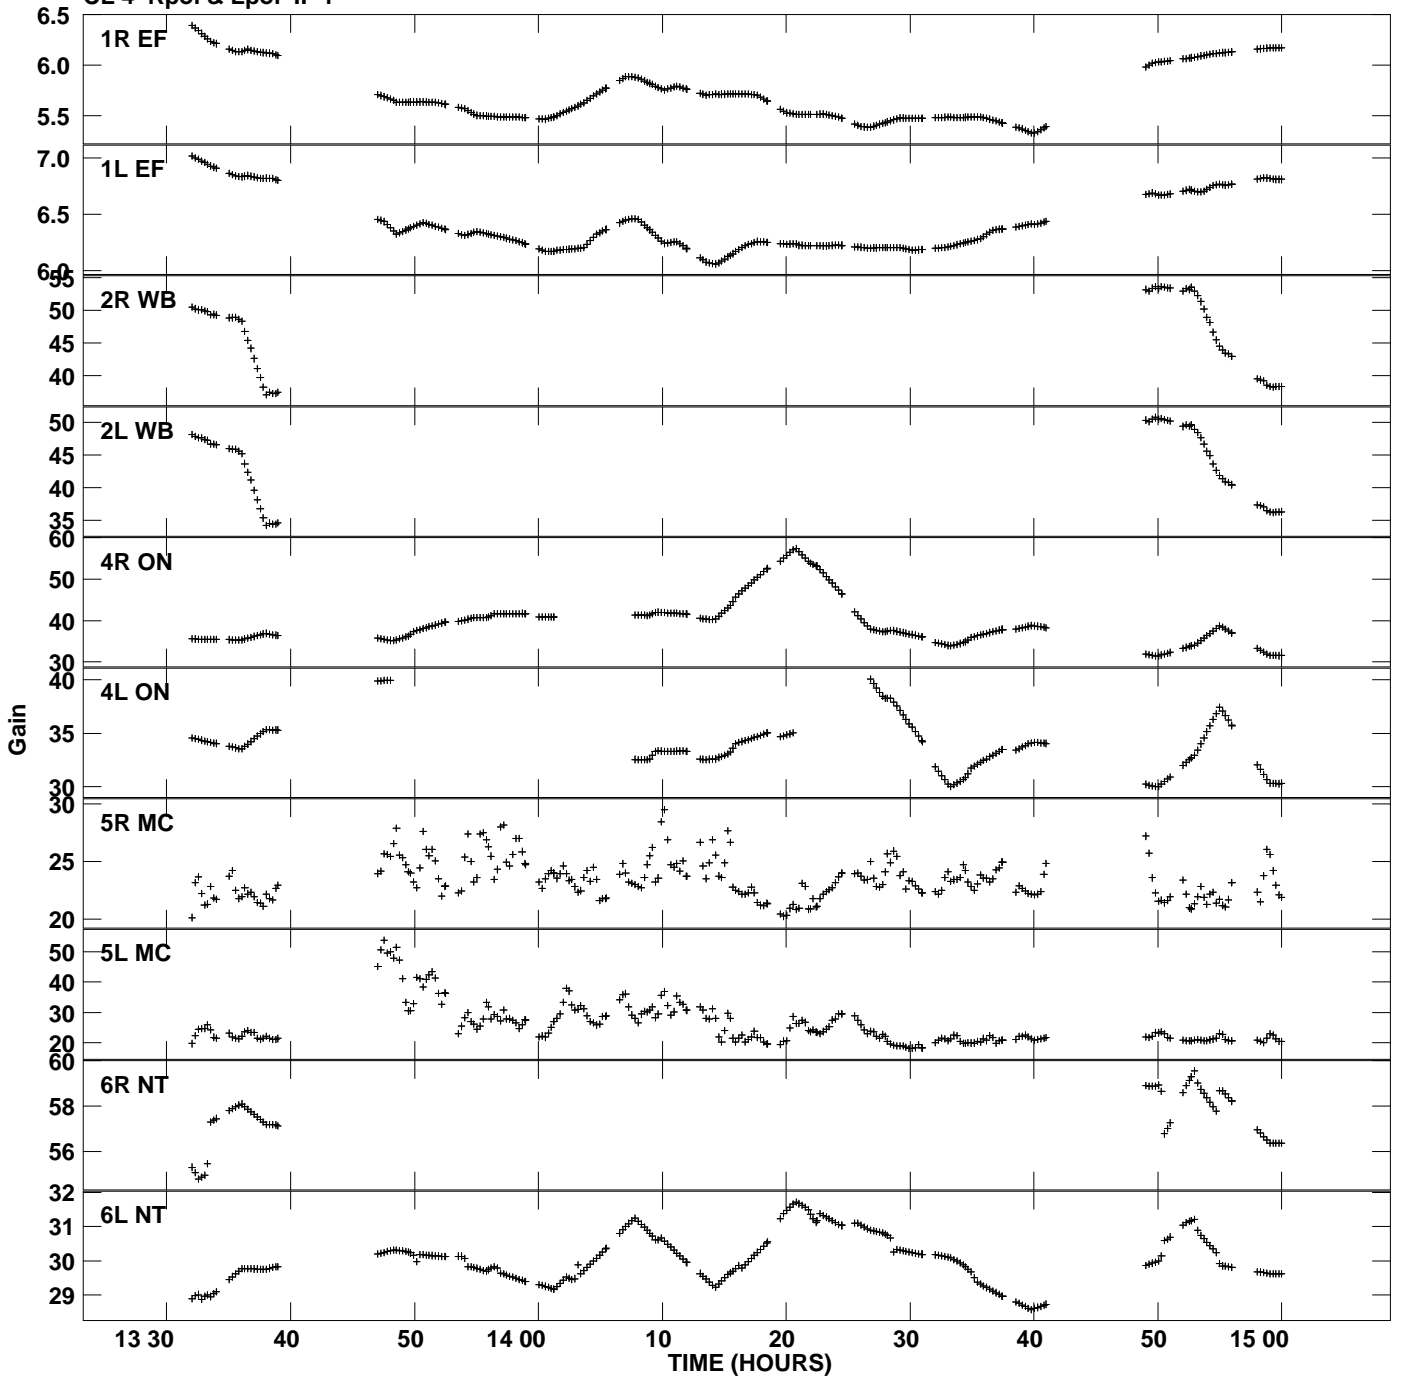

Plot file version 1 created 06-FEB-2013 15:06:45  
Gain amp vs UTC time for N12M2\_2.TMP.1  
CL 4 Rpol & Lpol IF 1

Plot file version 2 created 06-FEB-2013 15:06:45  
Gain amp vs UTC time for N12M2\_2.TMP.1  
CL 4 Rpol & Lpol IF 1