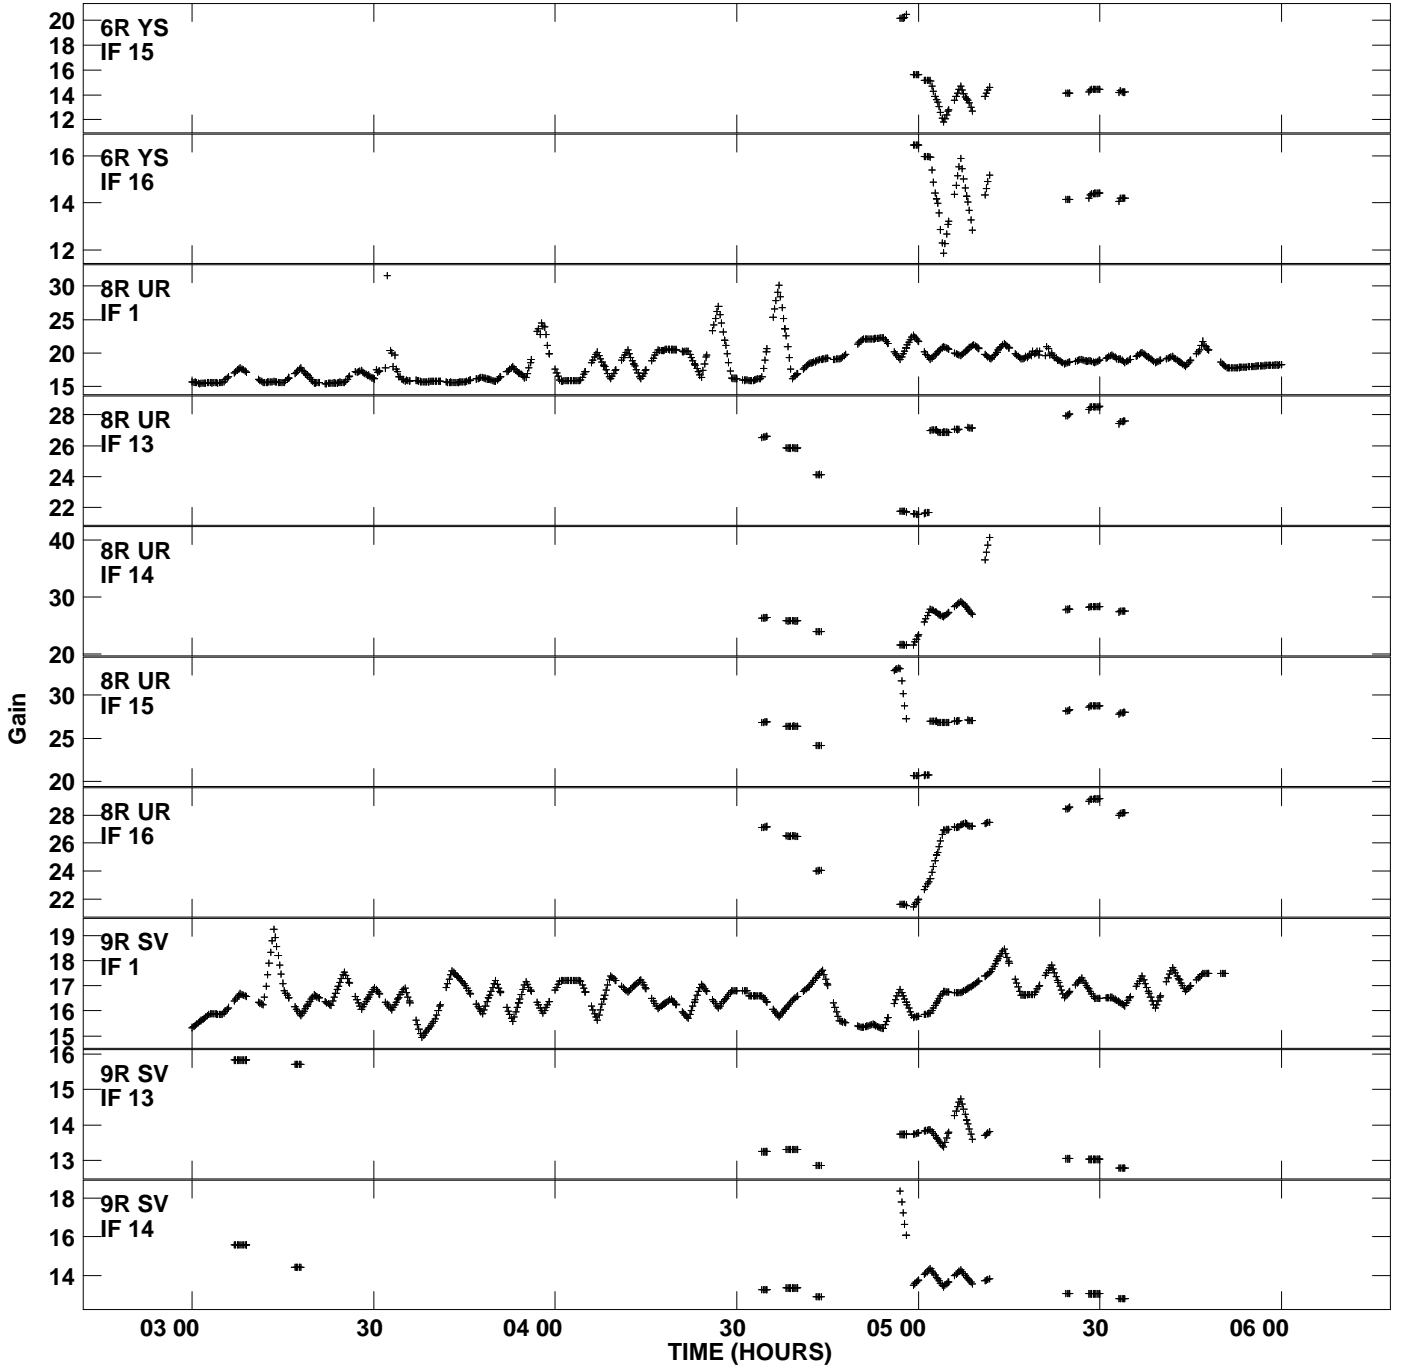

Plot file version 1 created 18-JUL-2012 16:45:44
 Gain amp vs UTC time for N12SX1.TMP.1
 CL 4 Rpol IF 1 - 16

Plot file version 2 created 18-JUL-2012 16:45:44
 Gain amp vs UTC time for N12SX1.TMP.1
 CL 4 Rpol IF 1 - 16

Plot file version 3 created 18-JUL-2012 16:45:44
Gain amp vs UTC time for N12SX1.TMP.1
CL 4 Rpol IF 1 - 16

Plot file version 4 created 18-JUL-2012 16:45:44
 Gain amp vs UTC time for N12SX1.TMP.1
 CL 4 Rpol IF 1 - 16

Plot file version 5 created 18-JUL-2012 16:45:44
Gain amp vs UTC time for N12SX1.TMP.1
CL 4 Rpol IF 1 - 16