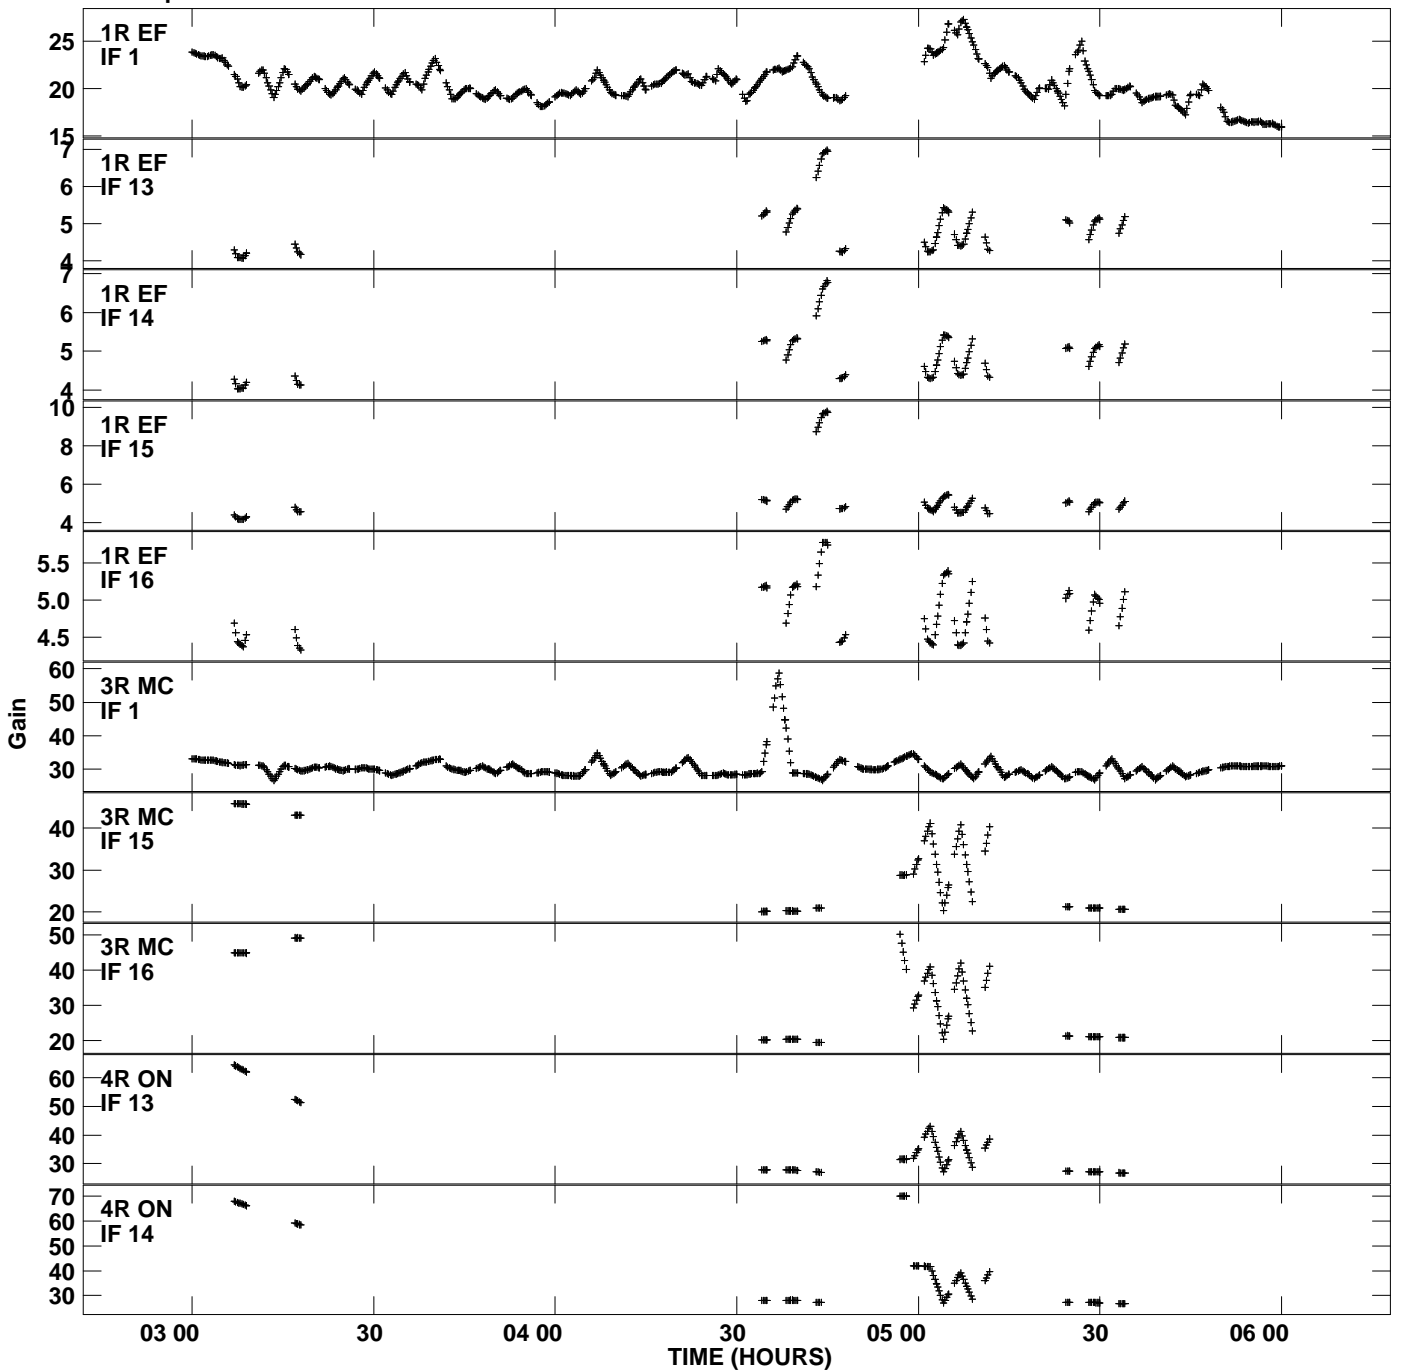

Plot file version 1 created 18-JUL-2012 16:45:44
 Gain amp vs UTC time for N12SX1.TMP.1
 CL 4 Rpol IF 1 - 16

Plot file version 2 created 18-JUL-2012 16:45:44
 Gain amp vs UTC time for N12SX1.TMP.1
 CL 4 Rpol IF 1 - 16

Plot file version 3 created 18-JUL-2012 16:45:44
Gain amp vs UTC time for N12SX1.TMP.1
CL 4 Rpol IF 1 - 16

Plot file version 4 created 18-JUL-2012 16:45:44
 Gain amp vs UTC time for N12SX1.TMP.1
 CL 4 Rpol IF 1 - 16

Plot file version 5 created 18-JUL-2012 16:45:44
Gain amp vs UTC time for N12SX1.TMP.1
CL 4 Rpol IF 1 - 16