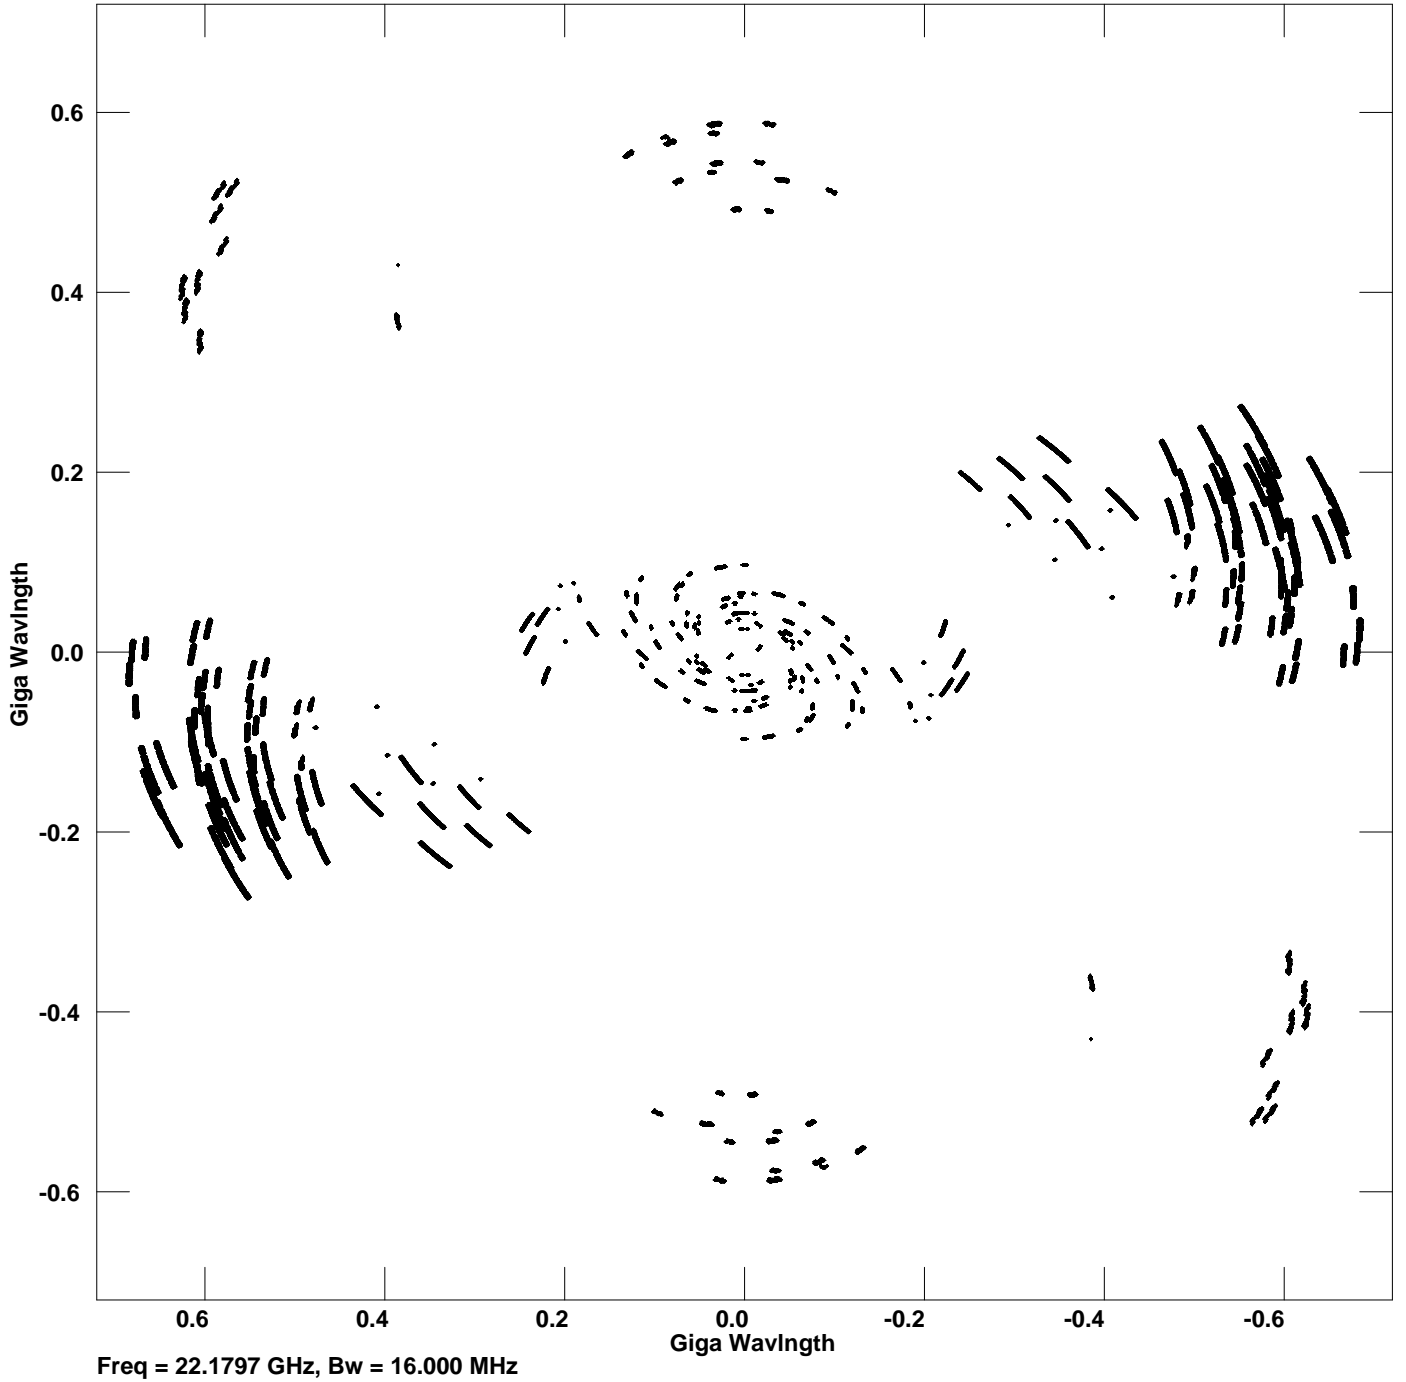

Plot file version 1 created 19-JUN-2013 11:09:53
V vs U for 3C84.MULTI.1 Source:3C84
Ants * - * Stokes I IF# 1 - 8 Chan# 1

Freq = 22.1797 GHz, Bw = 16.000 MHz