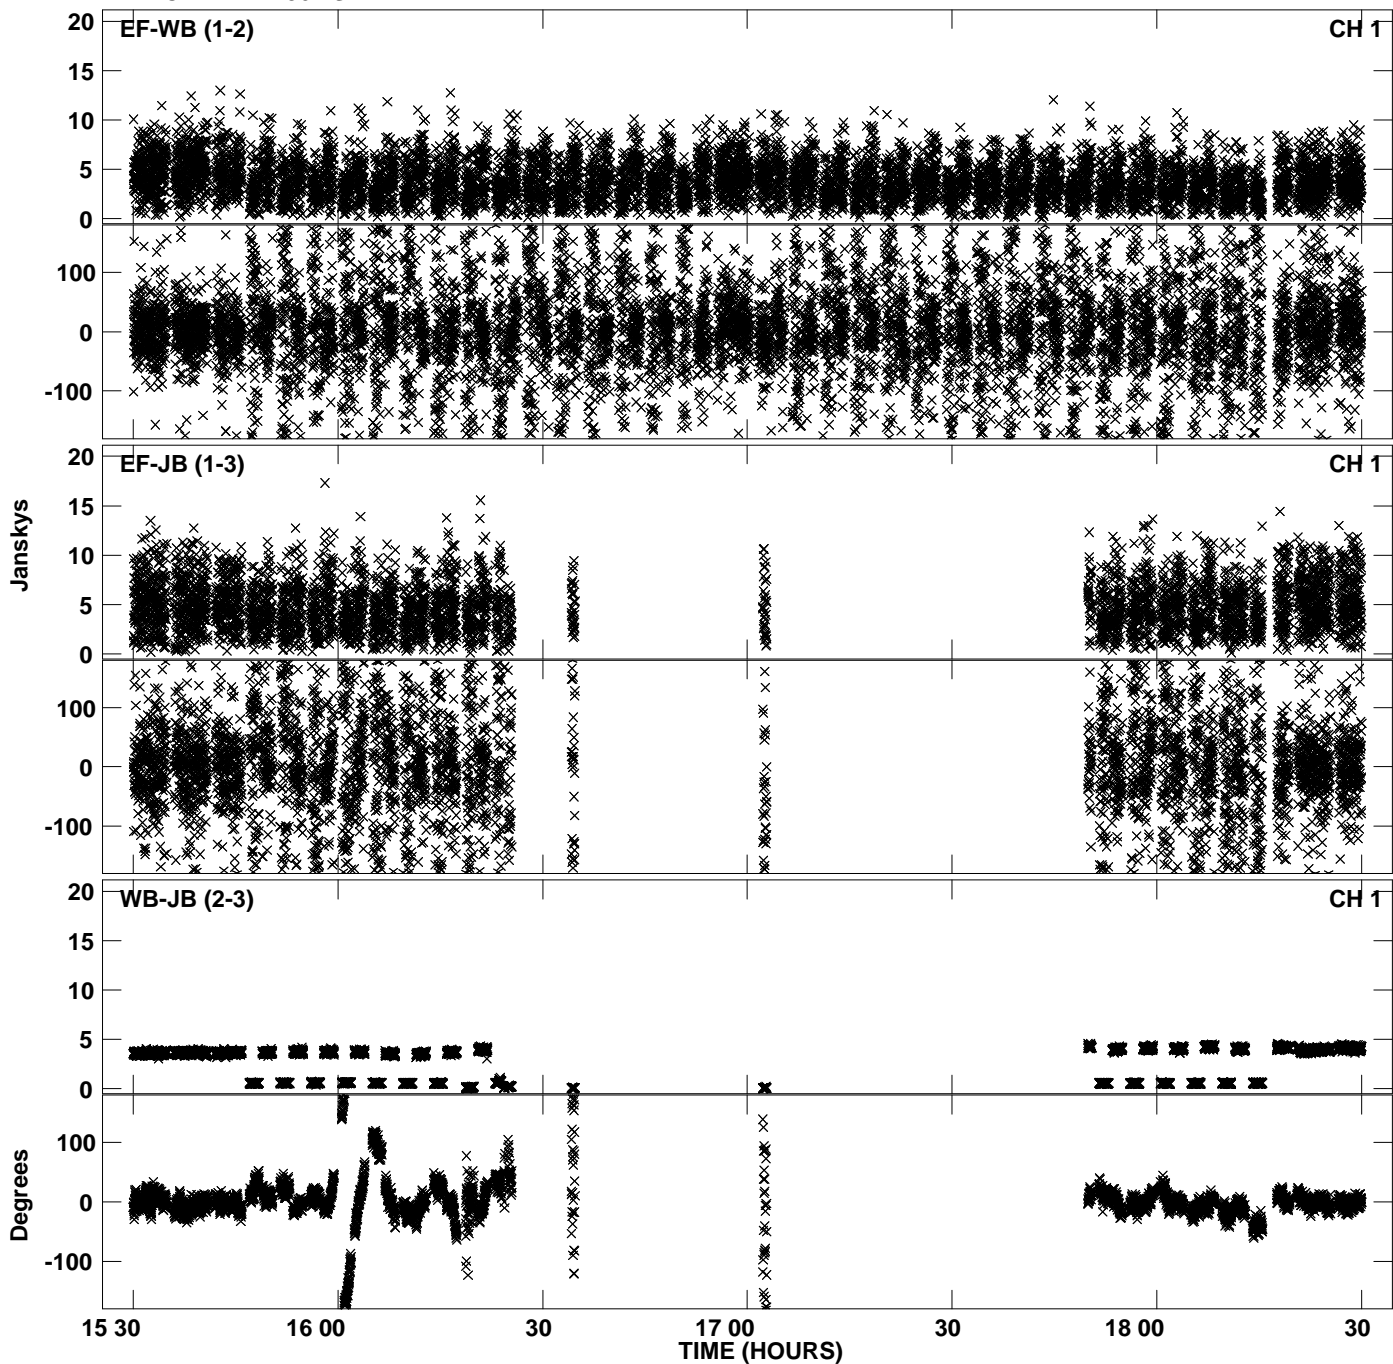

PLot file version 1 created 09-DEC-2013 12:40:39
Amplitude andPhase vs Time for N13P1.UVDATA.1 Vect aver. CL # 3
IF 1 CHAN 1 - 256 STK LL

Plot file version 2 created 09-DEC-2013 12:40:42
Amplitude and Phase vs Time for N13P1.UVDATA.1 Vect aver. CL # 3
IF 1 CHAN 1 - 256 STK RR