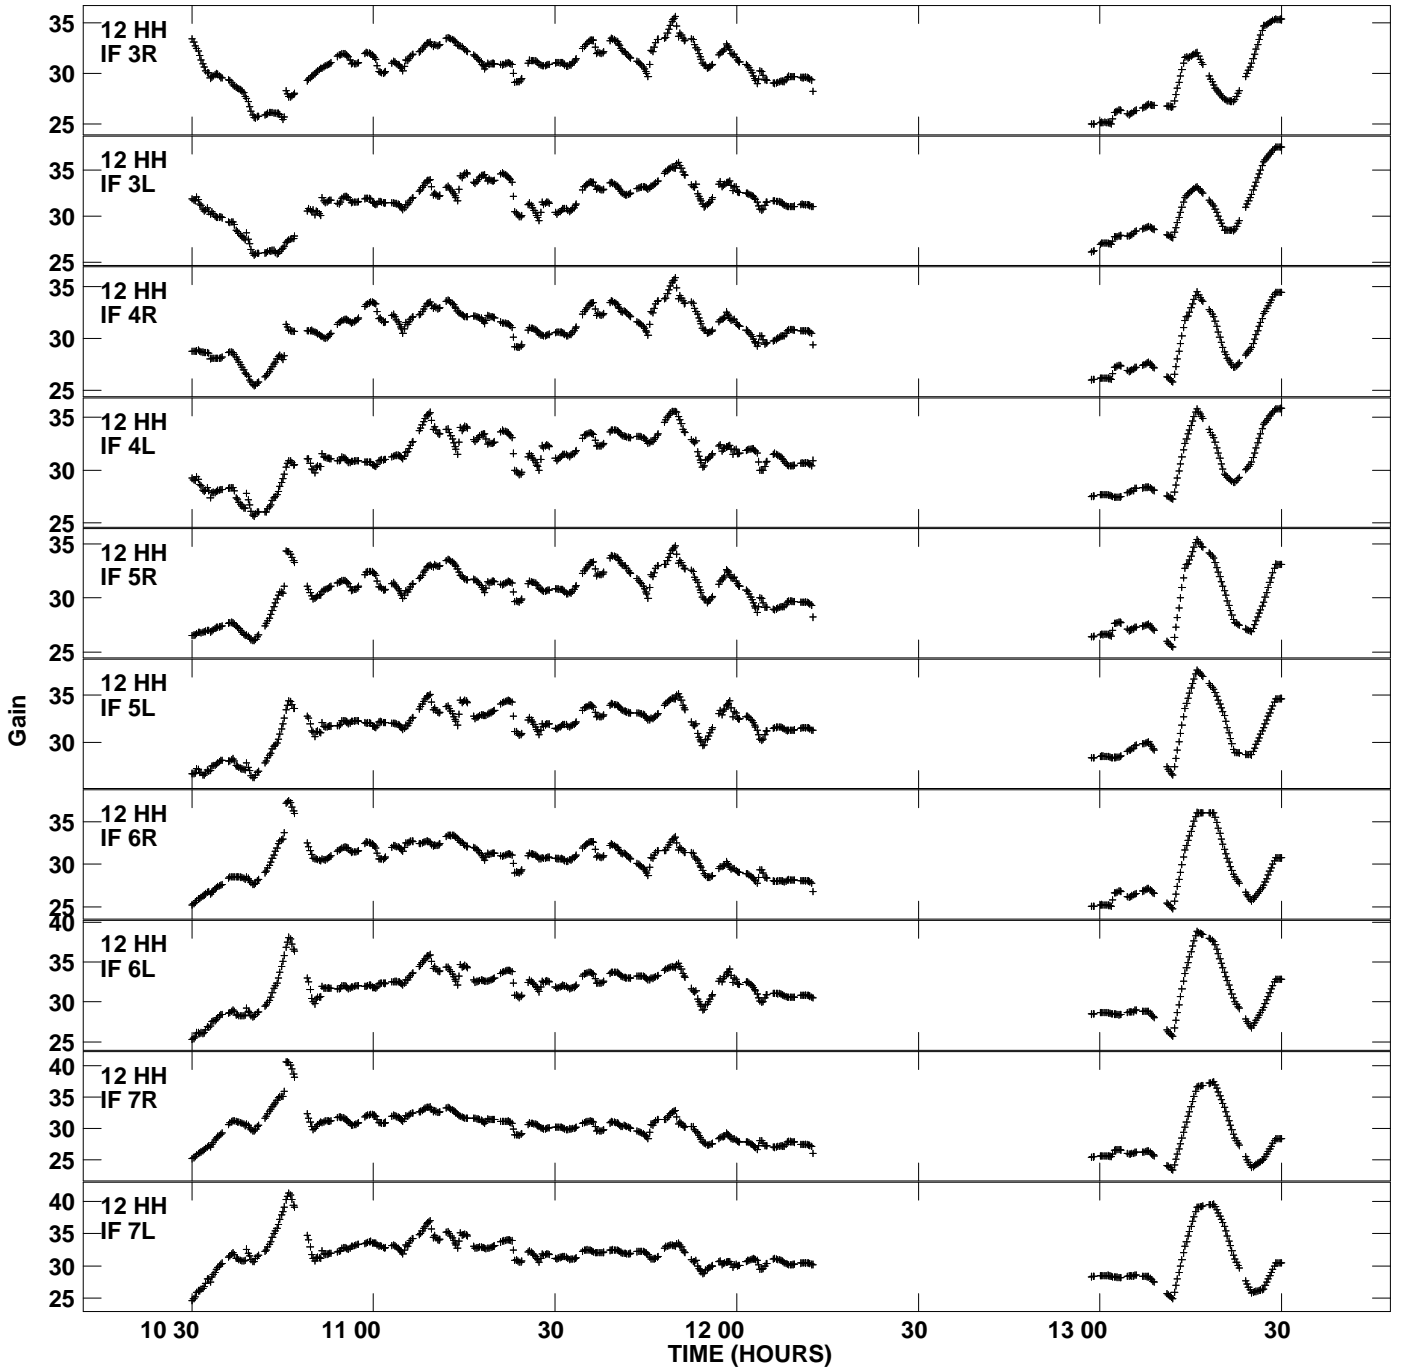

Plot file version 16 created 09-DEC-2013 15:00:48
Gain amp vs UTC time for N13X4.TMP.1
CL 4 Rpol & Lpol IF 1 - 8