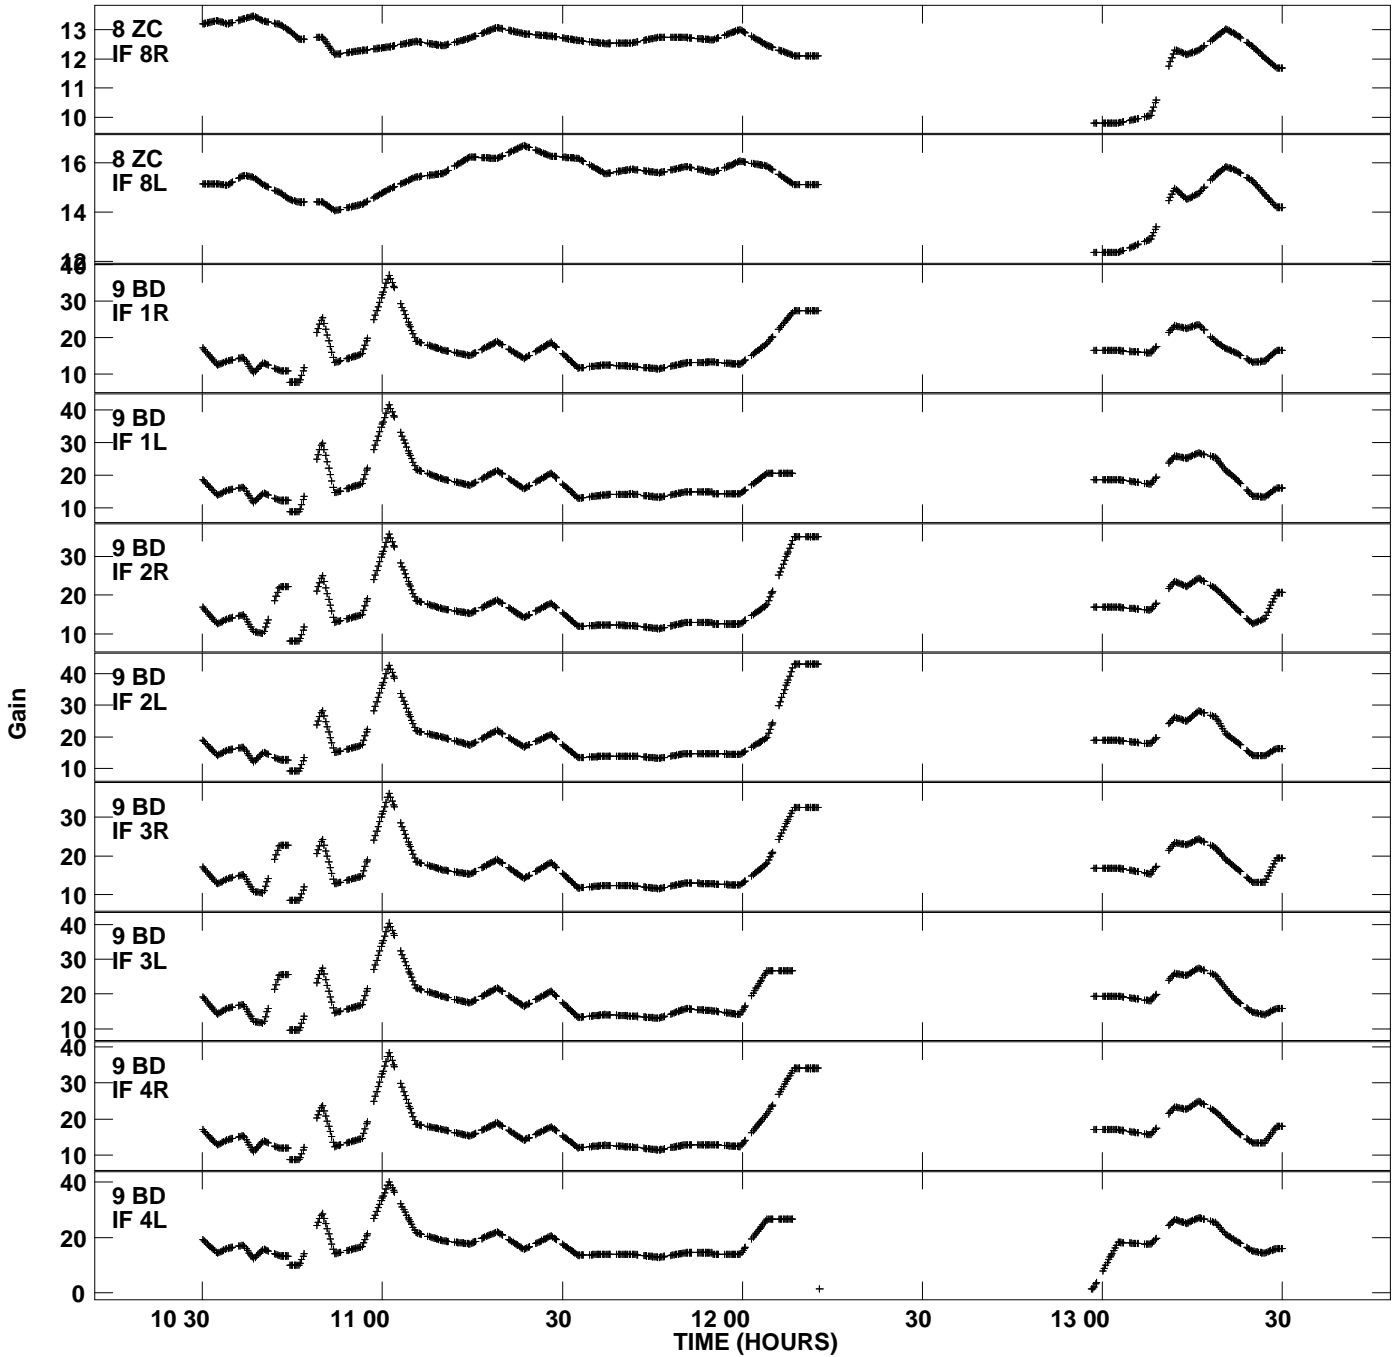

Plot file version 12 created 09-DEC-2013 15:00:48
Gain amp vs UTC time for N13X4.TMP.1
CL 4 Rpol & Lpol IF 1 - 8