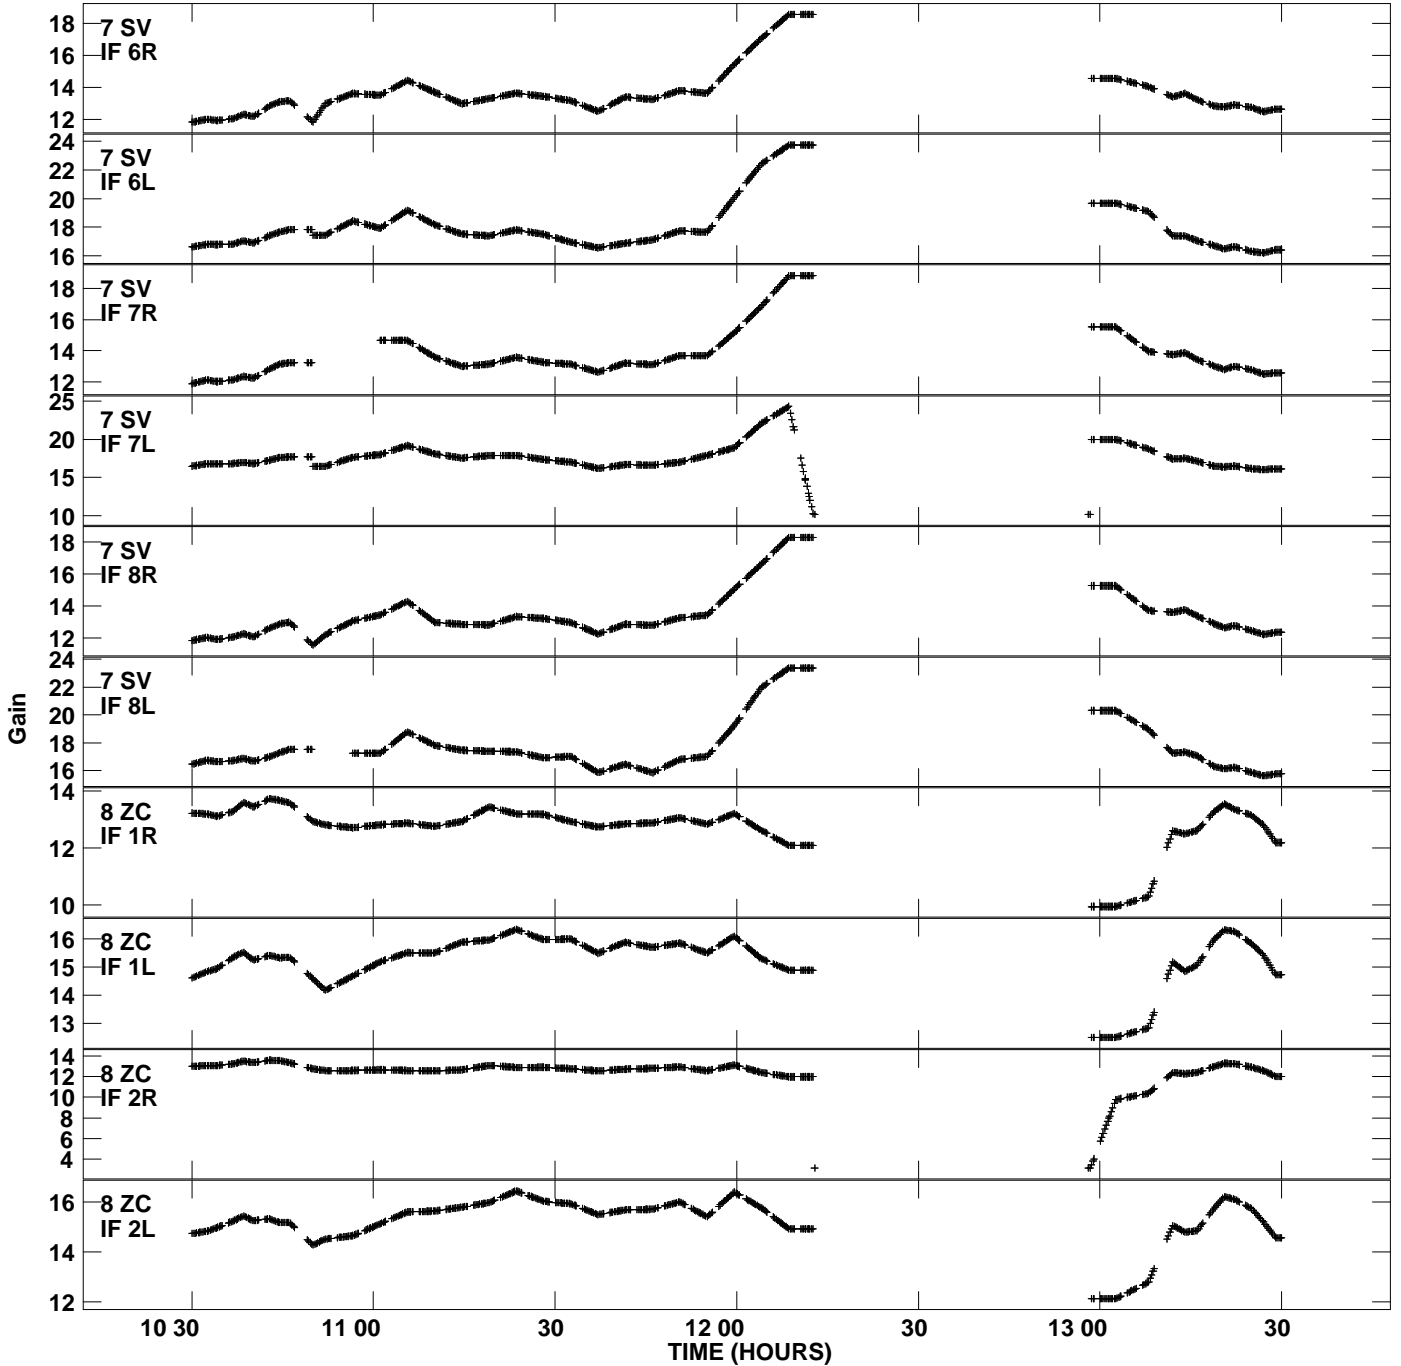

Plot file version 7 created 09-DEC-2013 15:00:48
 Gain amp vs UTC time for N13X4.TMP.1
 CL 4 Rpol & Lpol IF 1 - 8

Plot file version 8 created 09-DEC-2013 15:00:48
Gain amp vs UTC time for N13X4.TMP.1
CL 4 Rpol & Lpol IF 1 - 8

Plot file version 9 created 09-DEC-2013 15:00:48
 Gain amp vs UTC time for N13X4.TMP.1
 CL 4 Rpol & Lpol IF 1 - 8

Plot file version 10 created 09-DEC-2013 15:00:48
 Gain amp vs UTC time for N13X4.TMP.1
 CL 4 Rpol & Lpol IF 1 - 8