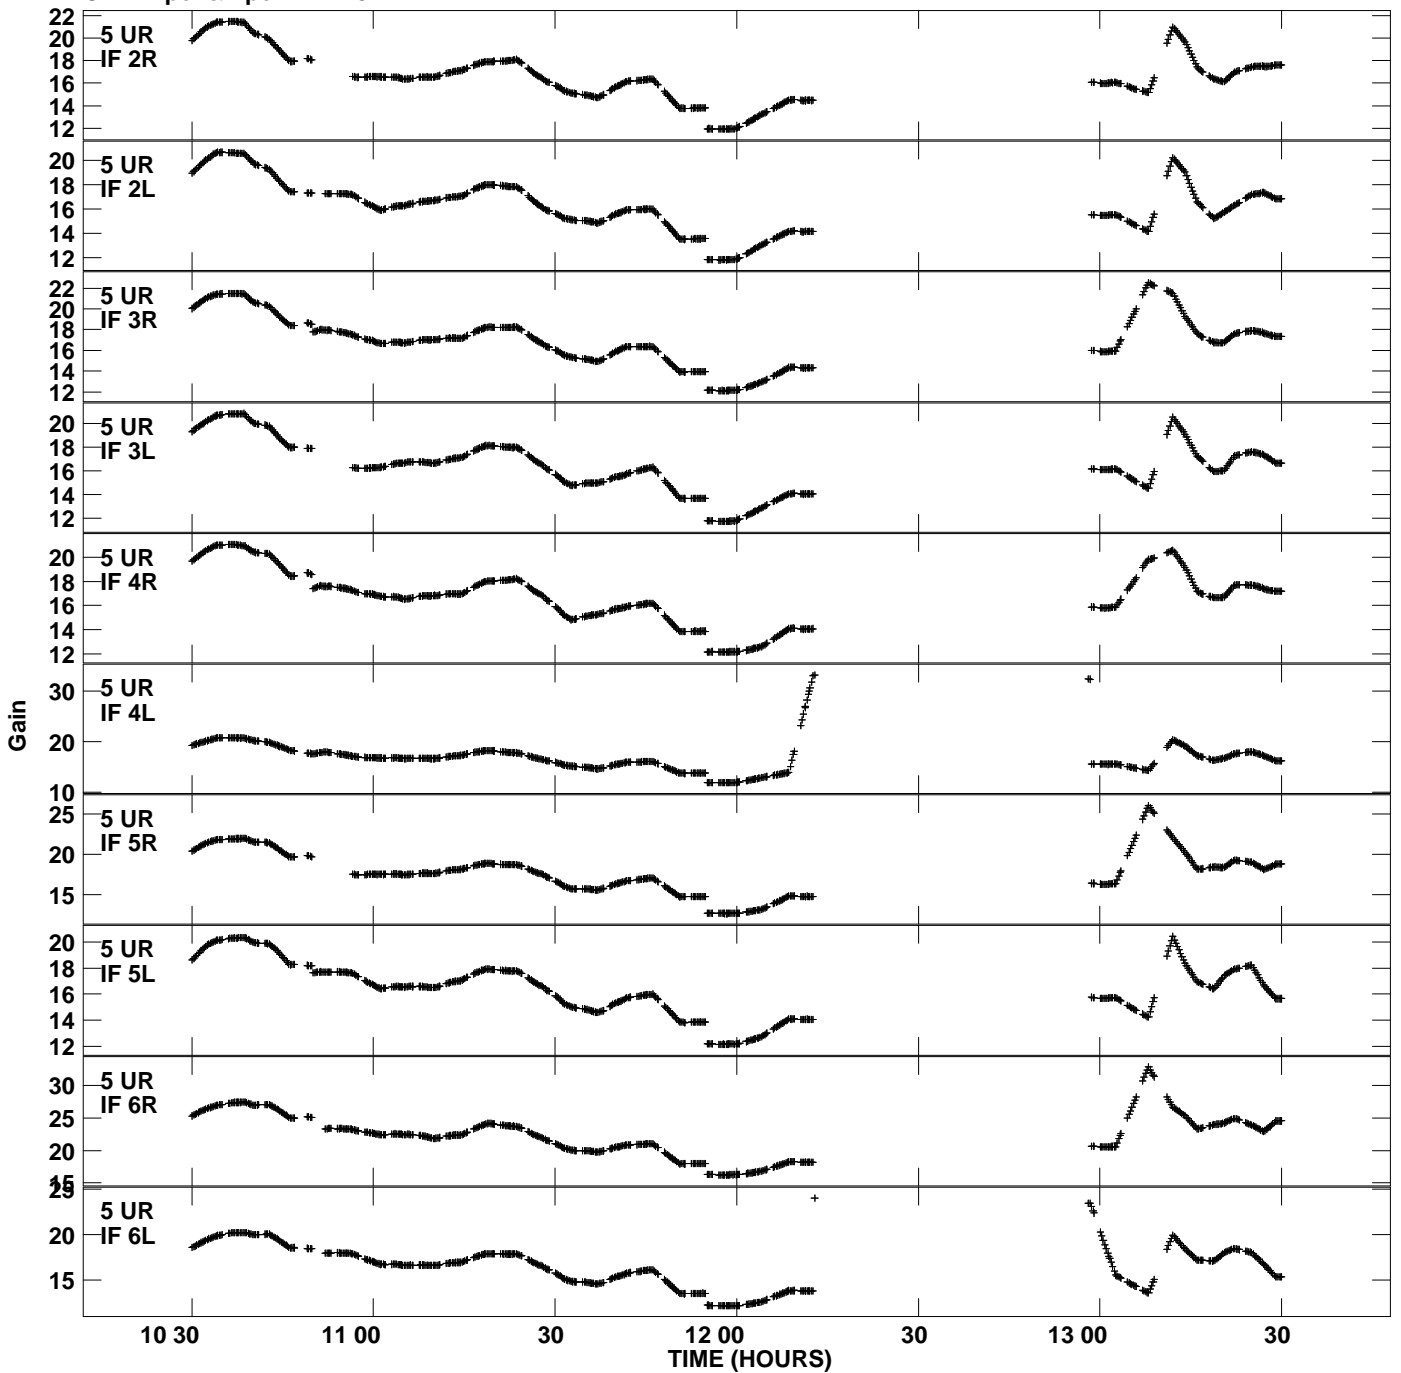

Plot file version 1 created 09-DEC-2013 15:00:48
Gain amp vs UTC time for N13X4.TMP.1
CL 4 Rpol & Lpol IF 1 - 8

Plot file version 2 created 09-DEC-2013 15:00:48
Gain amp vs UTC time for N13X4.TMP.1
CL 4 Rpol & Lpol IF 1 - 8

Plot file version 3 created 09-DEC-2013 15:00:48
Gain amp vs UTC time for N13X4.TMP.1
CL 4 Rpol & Lpol IF 1 - 8

Plot file version 4 created 09-DEC-2013 15:00:48
Gain amp vs UTC time for N13X4.TMP.1
CL 4 Rpol & Lpol IF 1 - 8

Plot file version 5 created 09-DEC-2013 15:00:48
Gain amp vs UTC time for N13X4.TMP.1
CL 4 Rpol & Lpol IF 1 - 8

Plot file version 6 created 09-DEC-2013 15:00:48
Gain amp vs UTC time for N13X4.TMP.1
CL 4 Rpol & Lpol IF 1 - 8

Plot file version 7 created 09-DEC-2013 15:00:48
 Gain amp vs UTC time for N13X4.TMP.1
 CL 4 Rpol & Lpol IF 1 - 8

Plot file version 8 created 09-DEC-2013 15:00:48
Gain amp vs UTC time for N13X4.TMP.1
CL 4 Rpol & Lpol IF 1 - 8