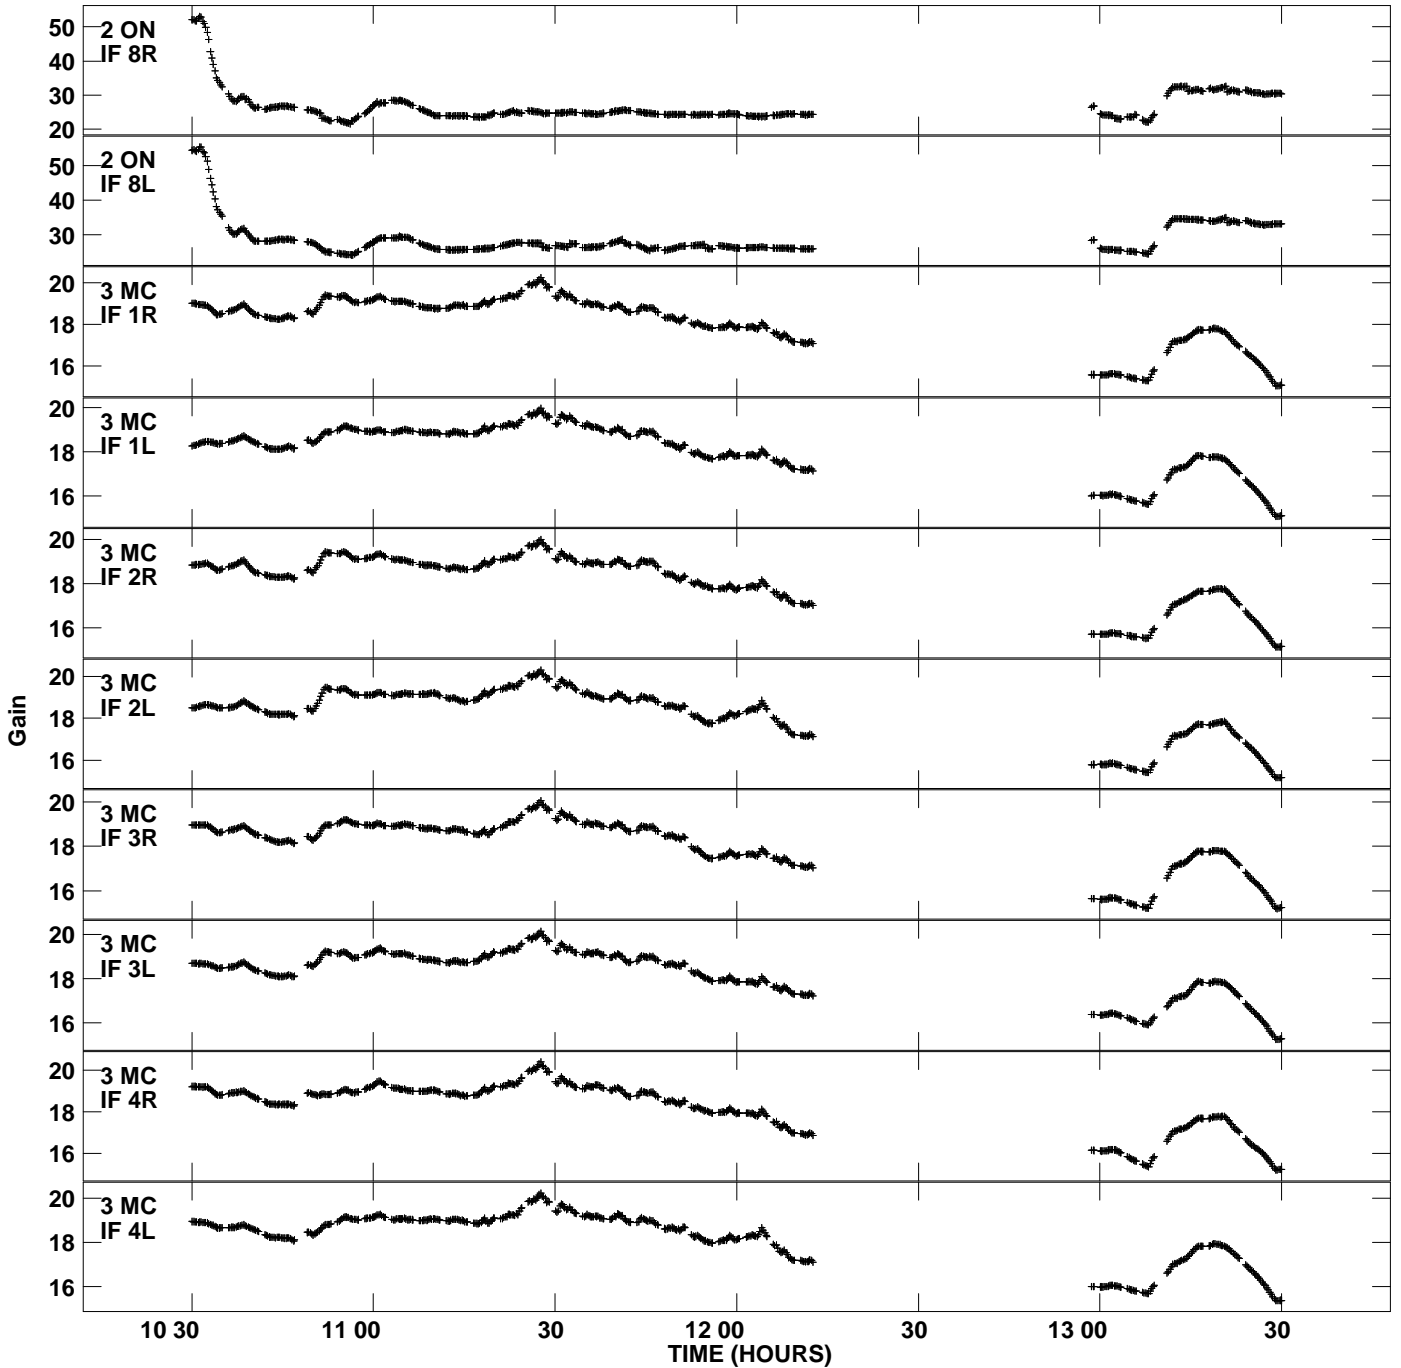

Plot file version 1 created 09-DEC-2013 15:00:48
Gain amp vs UTC time for N13X4.TMP.1
CL 4 Rpol & Lpol IF 1 - 8

Plot file version 2 created 09-DEC-2013 15:00:48
Gain amp vs UTC time for N13X4.TMP.1
CL 4 Rpol & Lpol IF 1 - 8

Plot file version 3 created 09-DEC-2013 15:00:48
Gain amp vs UTC time for N13X4.TMP.1
CL 4 Rpol & Lpol IF 1 - 8

Plot file version 4 created 09-DEC-2013 15:00:48
Gain amp vs UTC time for N13X4.TMP.1
CL 4 Rpol & Lpol IF 1 - 8

Plot file version 5 created 09-DEC-2013 15:00:48
Gain amp vs UTC time for N13X4.TMP.1
CL 4 Rpol & Lpol IF 1 - 8

Plot file version 6 created 09-DEC-2013 15:00:48
Gain amp vs UTC time for N13X4.TMP.1
CL 4 Rpol & Lpol IF 1 - 8

Plot file version 7 created 09-DEC-2013 15:00:48
 Gain amp vs UTC time for N13X4.TMP.1
 CL 4 Rpol & Lpol IF 1 - 8

Plot file version 8 created 09-DEC-2013 15:00:48
Gain amp vs UTC time for N13X4.TMP.1
CL 4 Rpol & Lpol IF 1 - 8