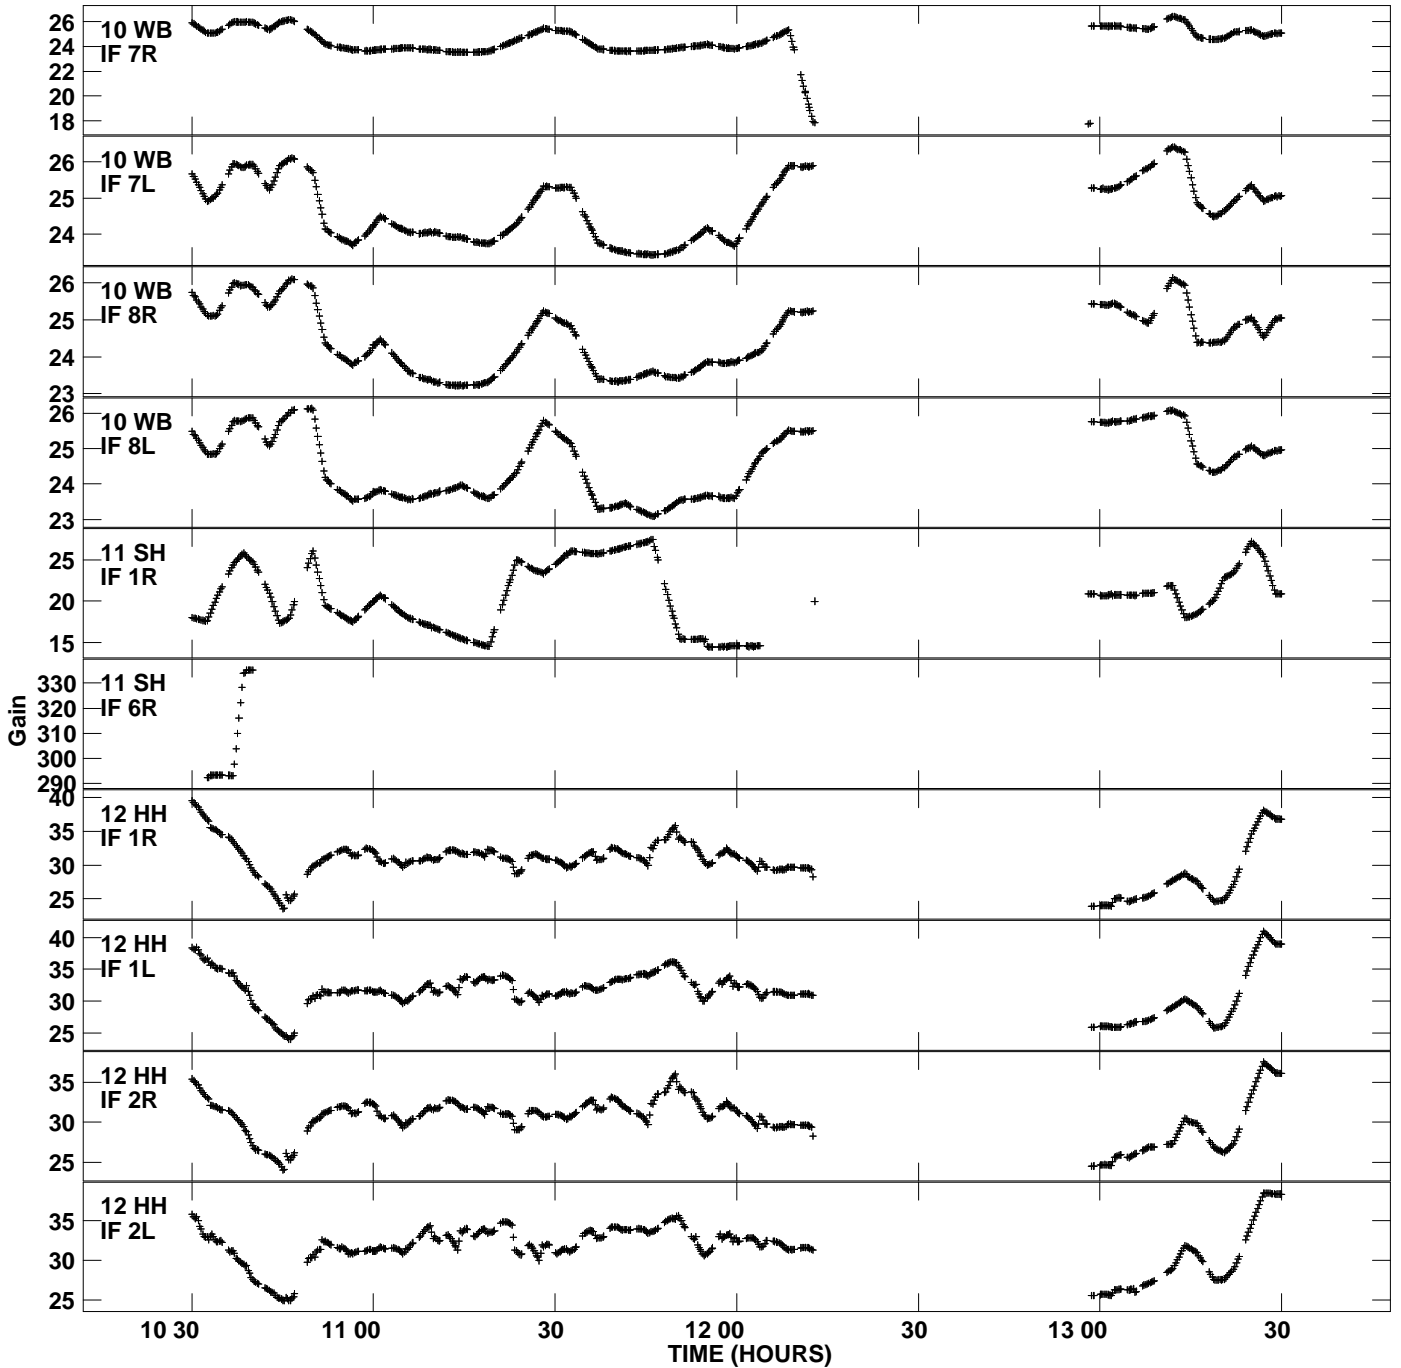

Plot file version 15 created 09-DEC-2013 15:00:48
Gain amp vs UTC time for N13X4.TMP.1
CL 4 Rpol & Lpol IF 1 - 8