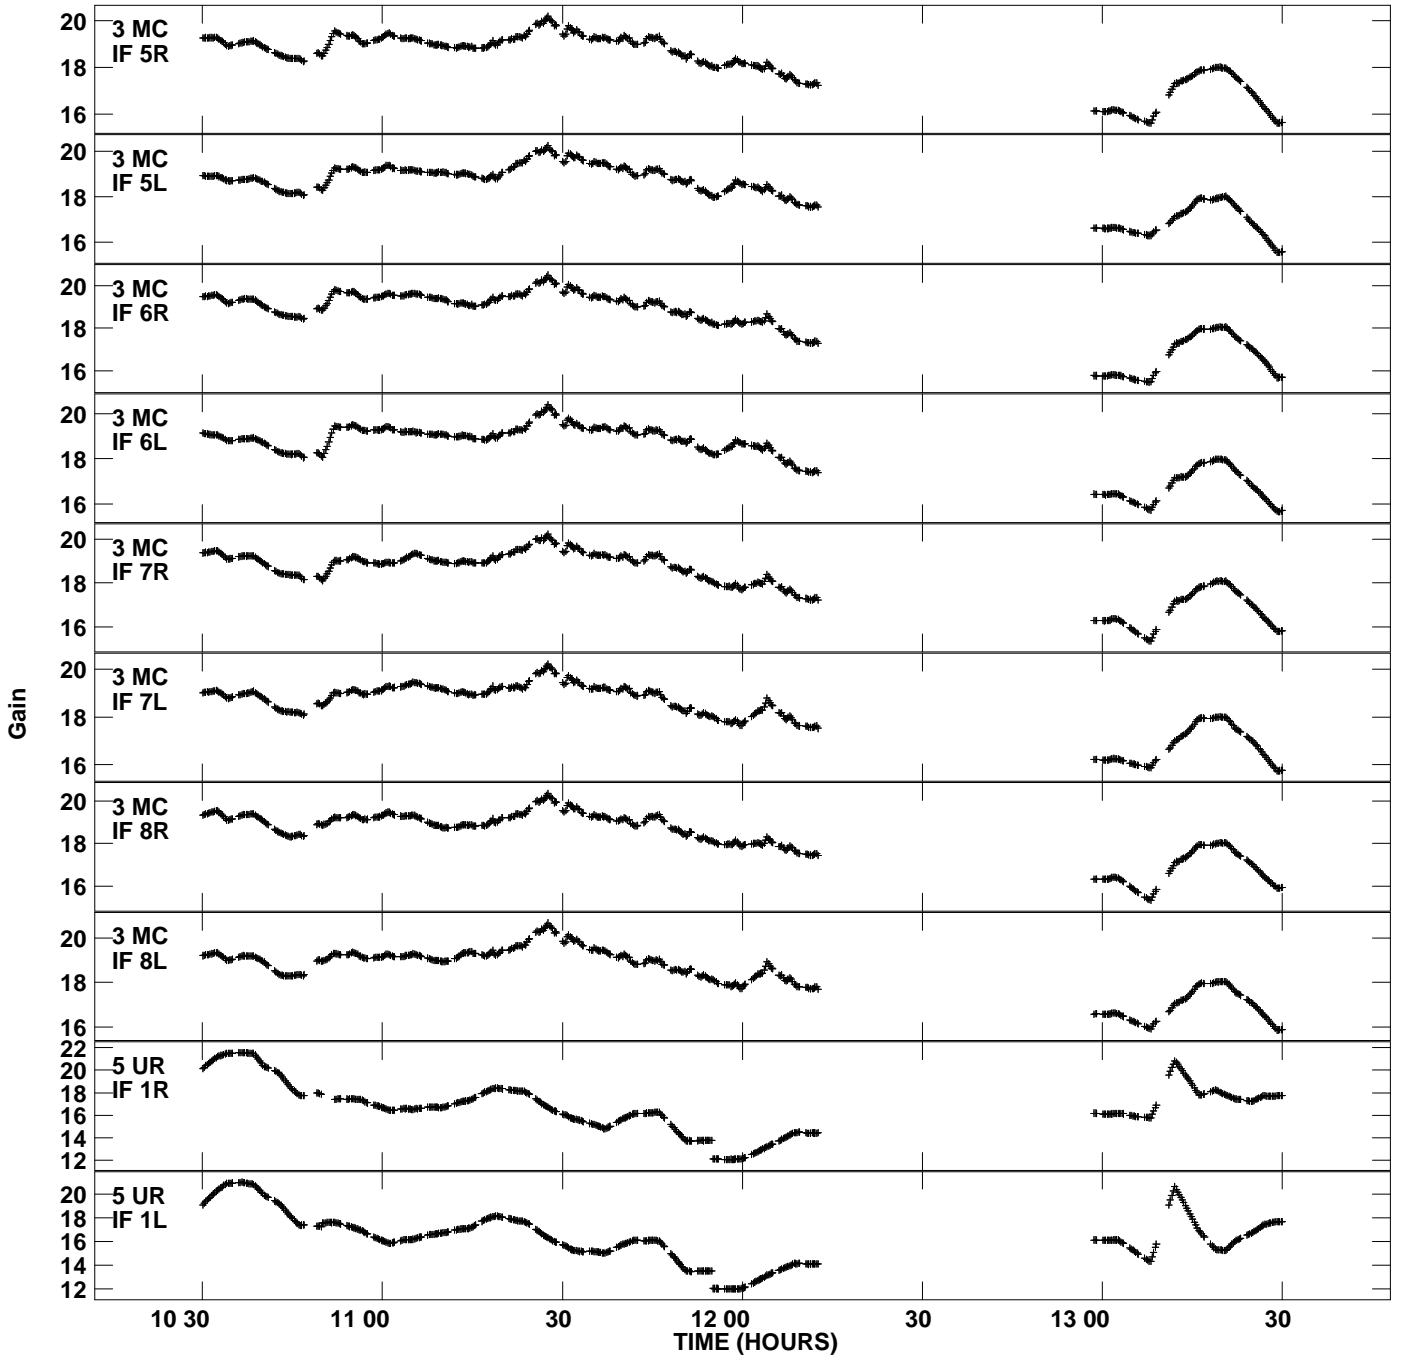

Plot file version 1 created 09-DEC-2013 15:00:48
Gain amp vs UTC time for N13X4.TMP.1
CL 4 Rpol & Lpol IF 1 - 8

Plot file version 2 created 09-DEC-2013 15:00:48
Gain amp vs UTC time for N13X4.TMP.1
CL 4 Rpol & Lpol IF 1 - 8

Plot file version 3 created 09-DEC-2013 15:00:48
Gain amp vs UTC time for N13X4.TMP.1
CL 4 Rpol & Lpol IF 1 - 8

Plot file version 4 created 09-DEC-2013 15:00:48
Gain amp vs UTC time for N13X4.TMP.1
CL 4 Rpol & Lpol IF 1 - 8

Plot file version 5 created 09-DEC-2013 15:00:48
Gain amp vs UTC time for N13X4.TMP.1
CL 4 Rpol & Lpol IF 1 - 8

Plot file version 6 created 09-DEC-2013 15:00:48
Gain amp vs UTC time for N13X4.TMP.1
CL 4 Rpol & Lpol IF 1 - 8

Plot file version 7 created 09-DEC-2013 15:00:48
 Gain amp vs UTC time for N13X4.TMP.1
 CL 4 Rpol & Lpol IF 1 - 8

Plot file version 8 created 09-DEC-2013 15:00:48
Gain amp vs UTC time for N13X4.TMP.1
CL 4 Rpol & Lpol IF 1 - 8