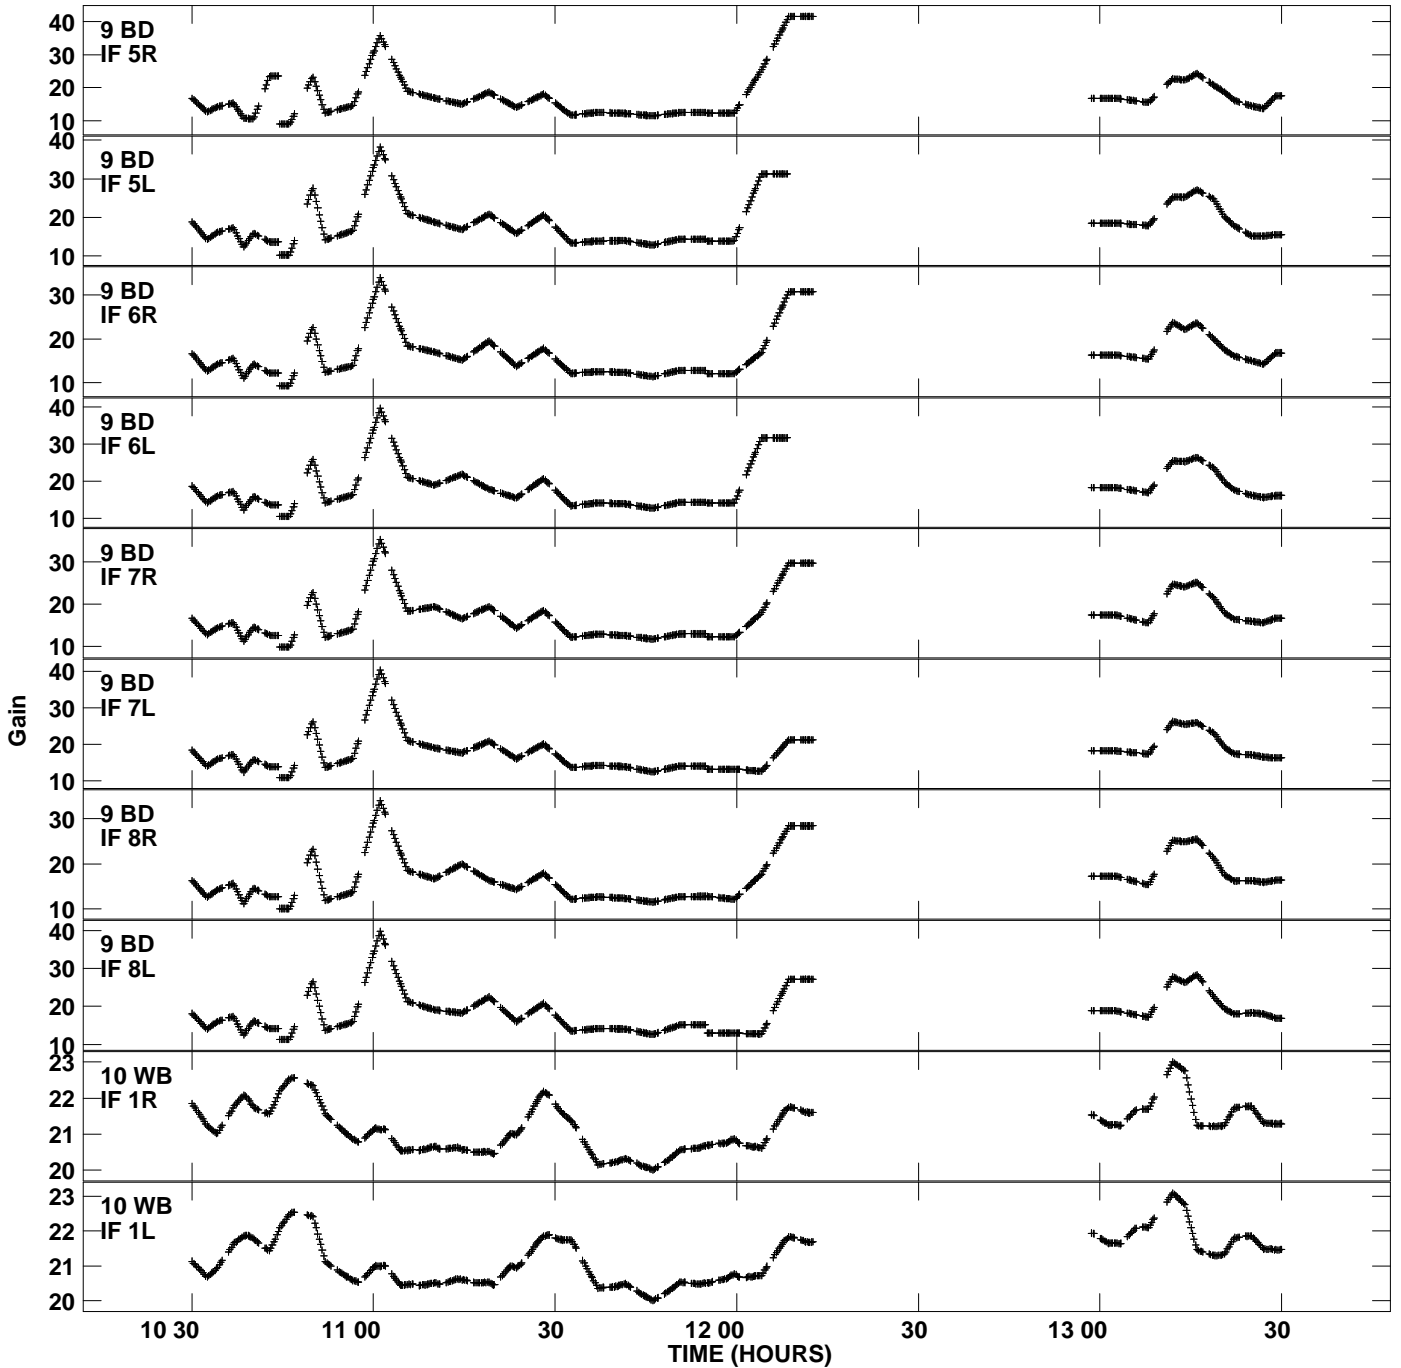

Plot file version 13 created 09-DEC-2013 15:00:48
Gain amp vs UTC time for N13X4.TMP.1
CL 4 Rpol & Lpol IF 1 - 8