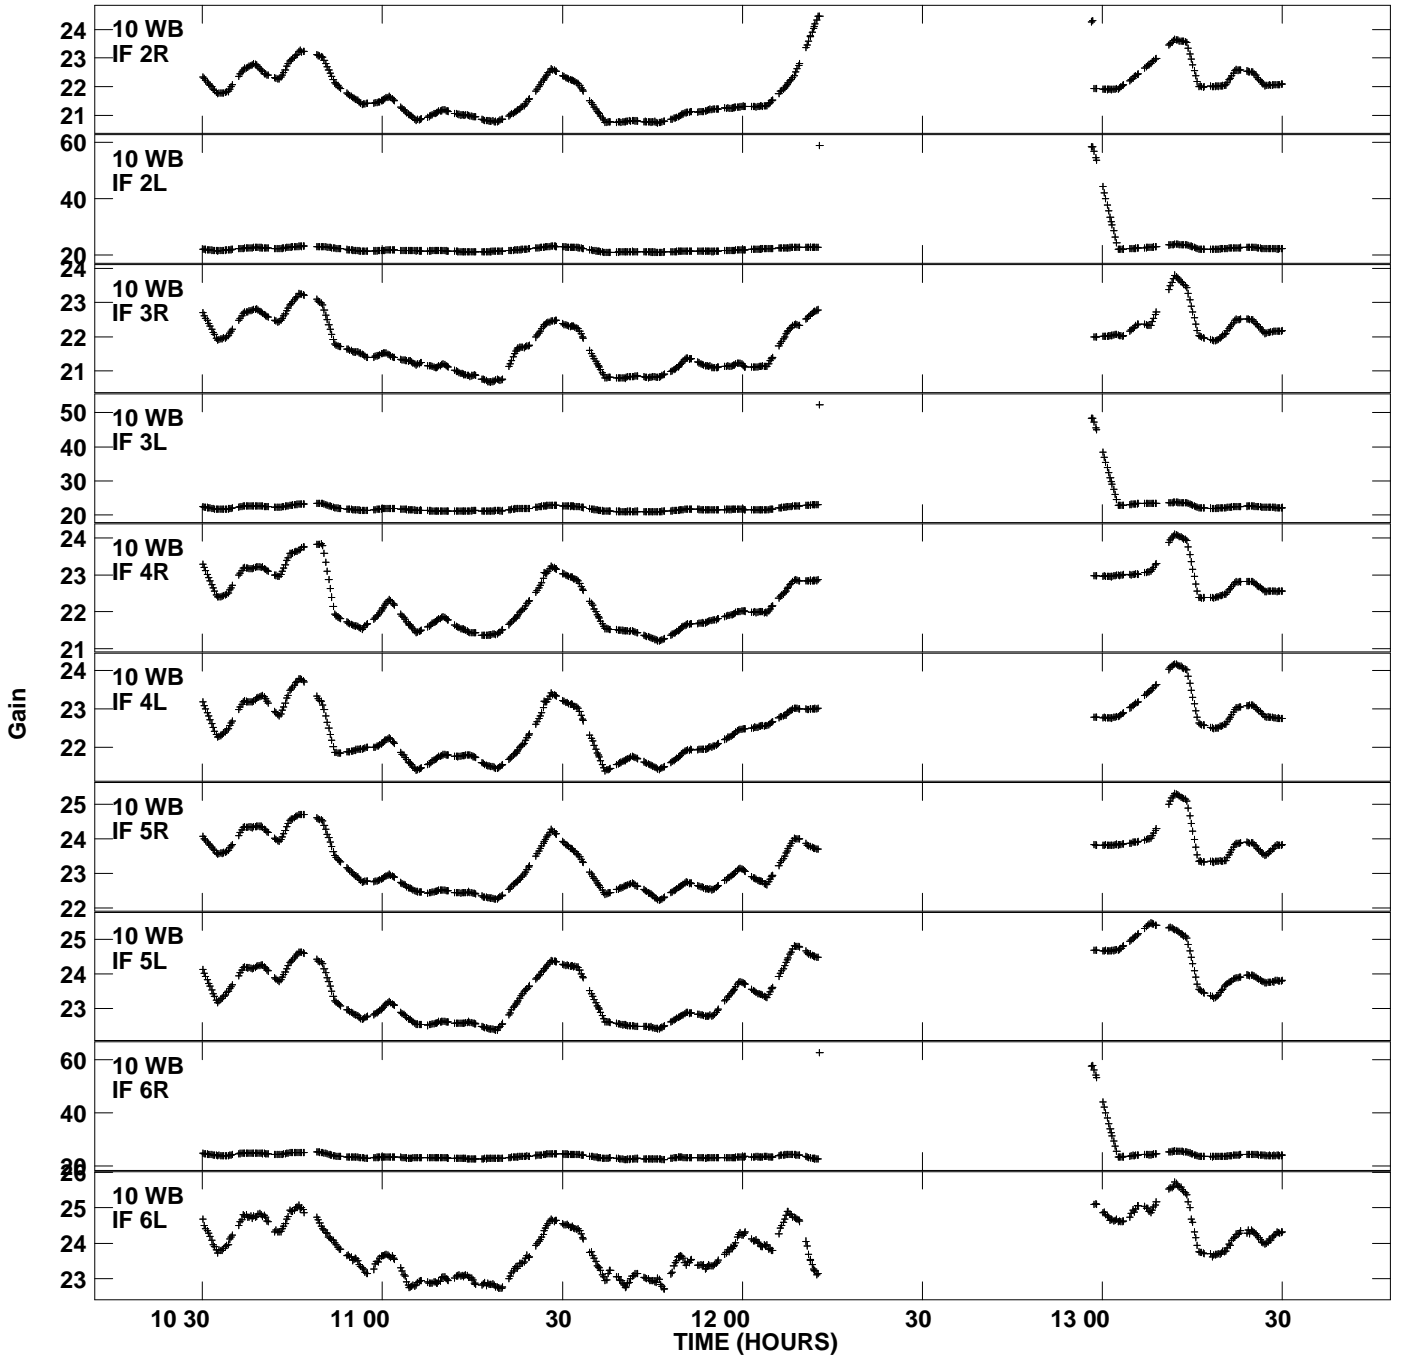

Plot file version 14 created 09-DEC-2013 15:00:48
Gain amp vs UTC time for N13X4.TMP.1
CL 4 Rpol & Lpol IF 1 - 8