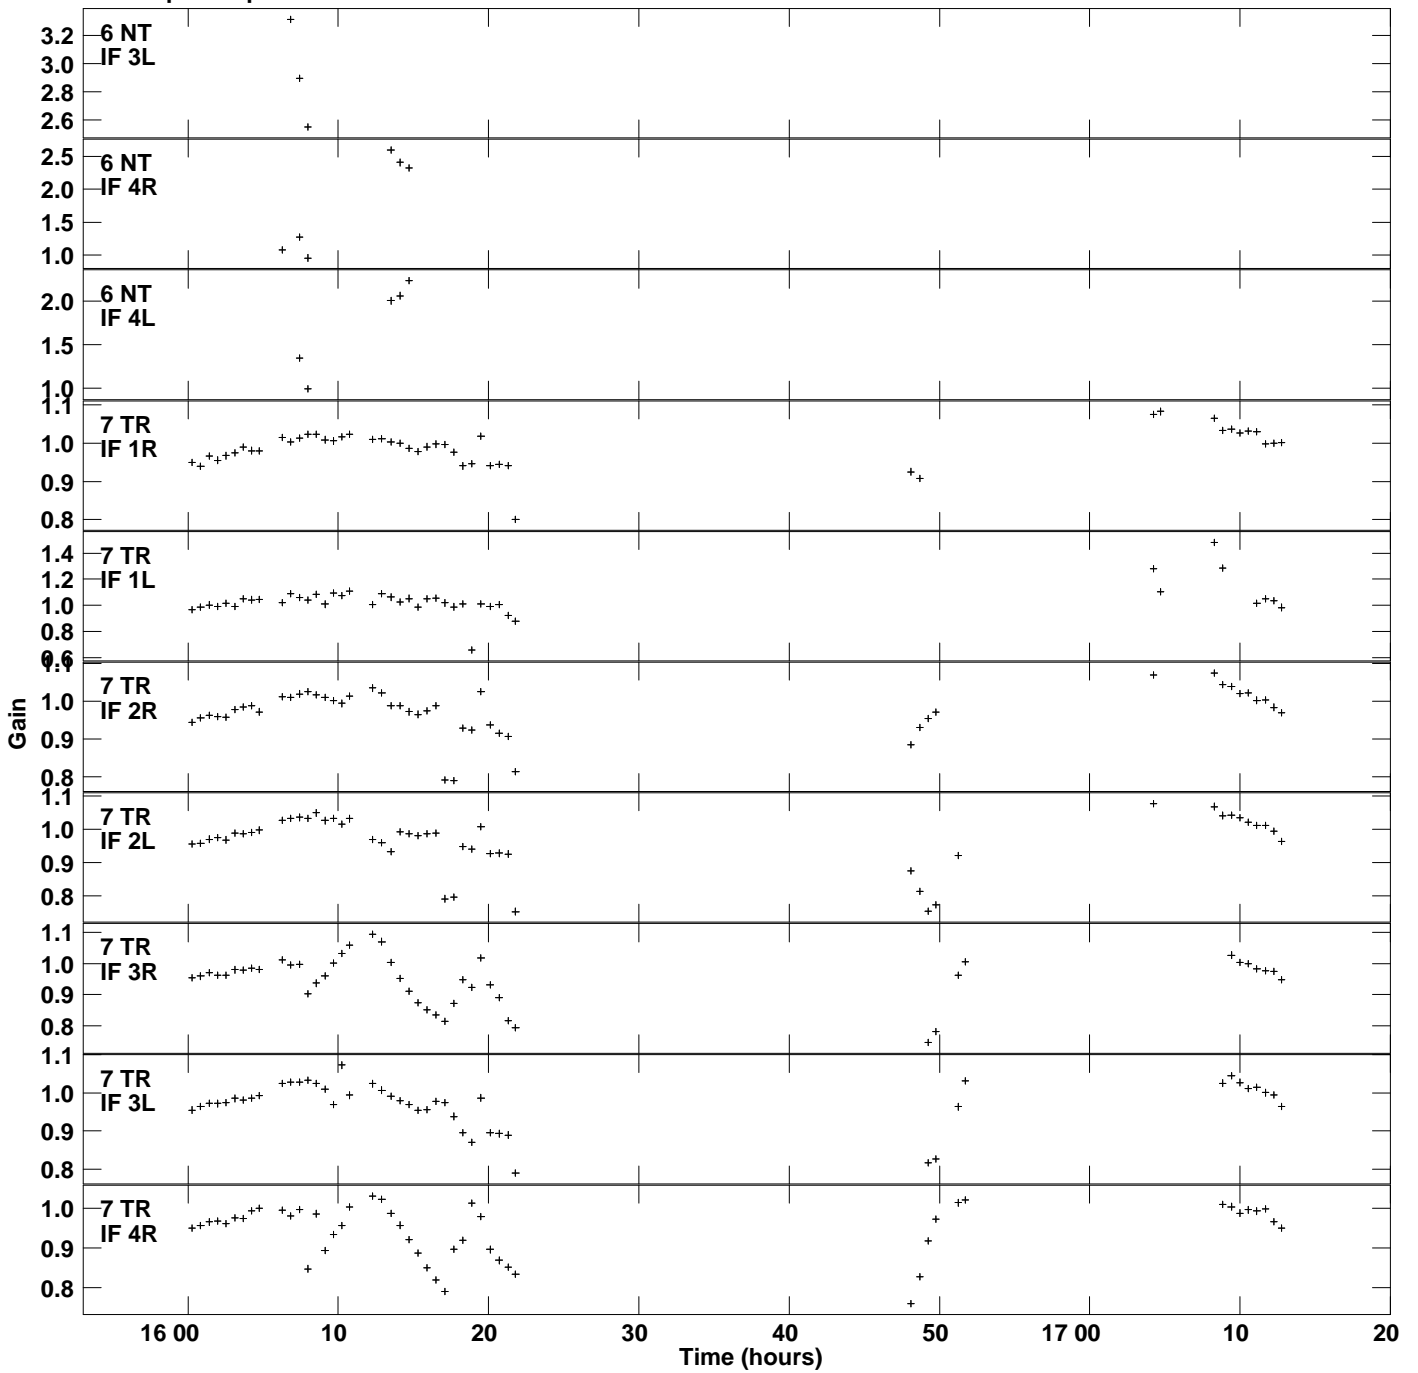

Plot file version 1 created 29-AUG-2014 13:49:42
Gain amp vs UTC time for 3C286.MULTI.1
SN 4 Rpol & Lpol IF 1 - 4

Plot file version 2 created 29-AUG-2014 13:49:42
 Gain amp vs UTC time for 3C286.MULTI.1
 SN 4 Rpol & Lpol IF 1 - 4

Plot file version 3 created 29-AUG-2014 13:49:42
 Gain amp vs UTC time for 3C286.MULTI.1
 SN 4 Rpol & Lpol IF 1 - 4

Plot file version 4 created 29-AUG-2014 13:49:42
 Gain amp vs UTC time for 3C286.MULTI.1
 SN 4 Rpol & Lpol IF 1 - 4

Plot file version 5 created 29-AUG-2014 13:49:42
 Gain amp vs UTC time for 3C286.MULTI.1
 SN 4 Rpol & Lpol IF 1 - 4

Plot file version 6 created 29-AUG-2014 13:49:42
 Gain amp vs UTC time for 3C286.MULTI.1
 SN 4 Rpol & Lpol IF 1 - 4

Plot file version 7 created 29-AUG-2014 13:49:42
 Gain amp vs UTC time for 3C286.MULTI.1
 SN 4 Rpol & Lpol IF 1 - 4