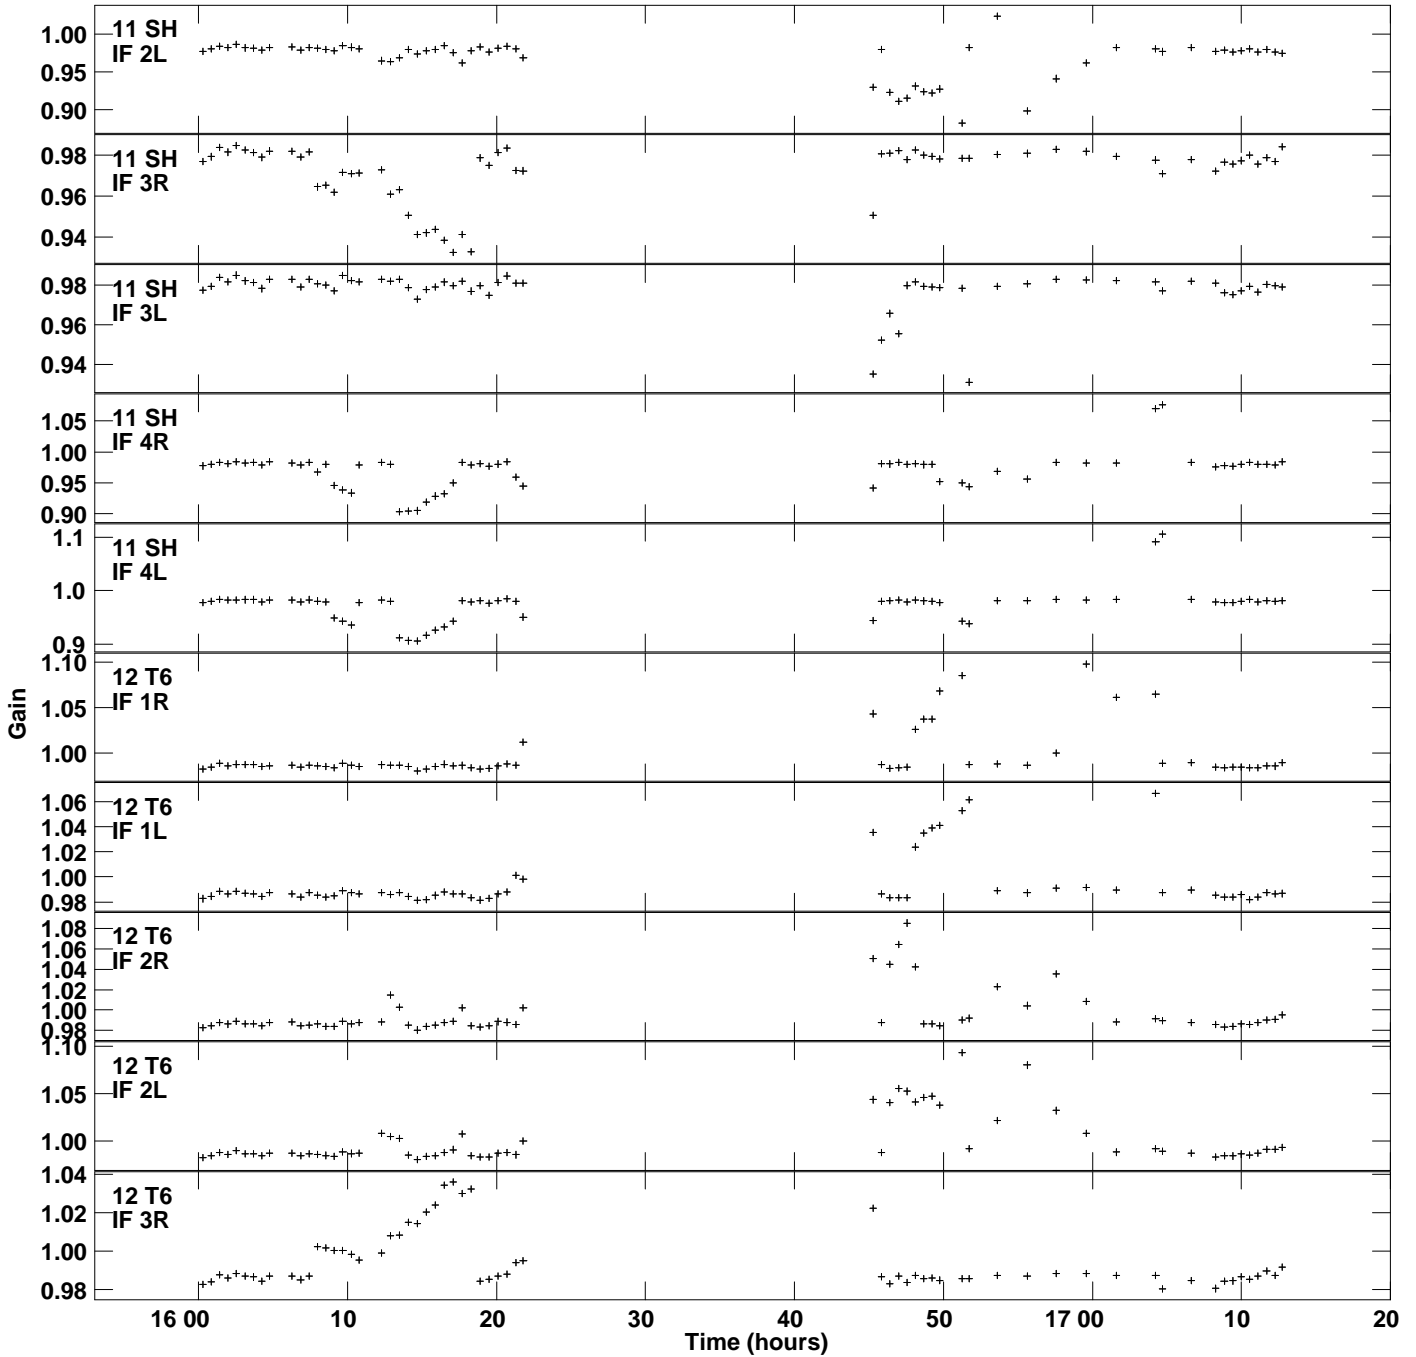

Plot file version 1 created 29-AUG-2014 13:49:42
Gain amp vs UTC time for 3C286.MULTI.1
SN 4 Rpol & Lpol IF 1 - 4

Plot file version 2 created 29-AUG-2014 13:49:42
 Gain amp vs UTC time for 3C286.MULTI.1
 SN 4 Rpol & Lpol IF 1 - 4

Plot file version 3 created 29-AUG-2014 13:49:42
 Gain amp vs UTC time for 3C286.MULTI.1
 SN 4 Rpol & Lpol IF 1 - 4

Plot file version 4 created 29-AUG-2014 13:49:42
 Gain amp vs UTC time for 3C286.MULTI.1
 SN 4 Rpol & Lpol IF 1 - 4

Plot file version 5 created 29-AUG-2014 13:49:42
 Gain amp vs UTC time for 3C286.MULTI.1
 SN 4 Rpol & Lpol IF 1 - 4

Plot file version 6 created 29-AUG-2014 13:49:42
 Gain amp vs UTC time for 3C286.MULTI.1
 SN 4 Rpol & Lpol IF 1 - 4

Plot file version 7 created 29-AUG-2014 13:49:42
 Gain amp vs UTC time for 3C286.MULTI.1
 SN 4 Rpol & Lpol IF 1 - 4