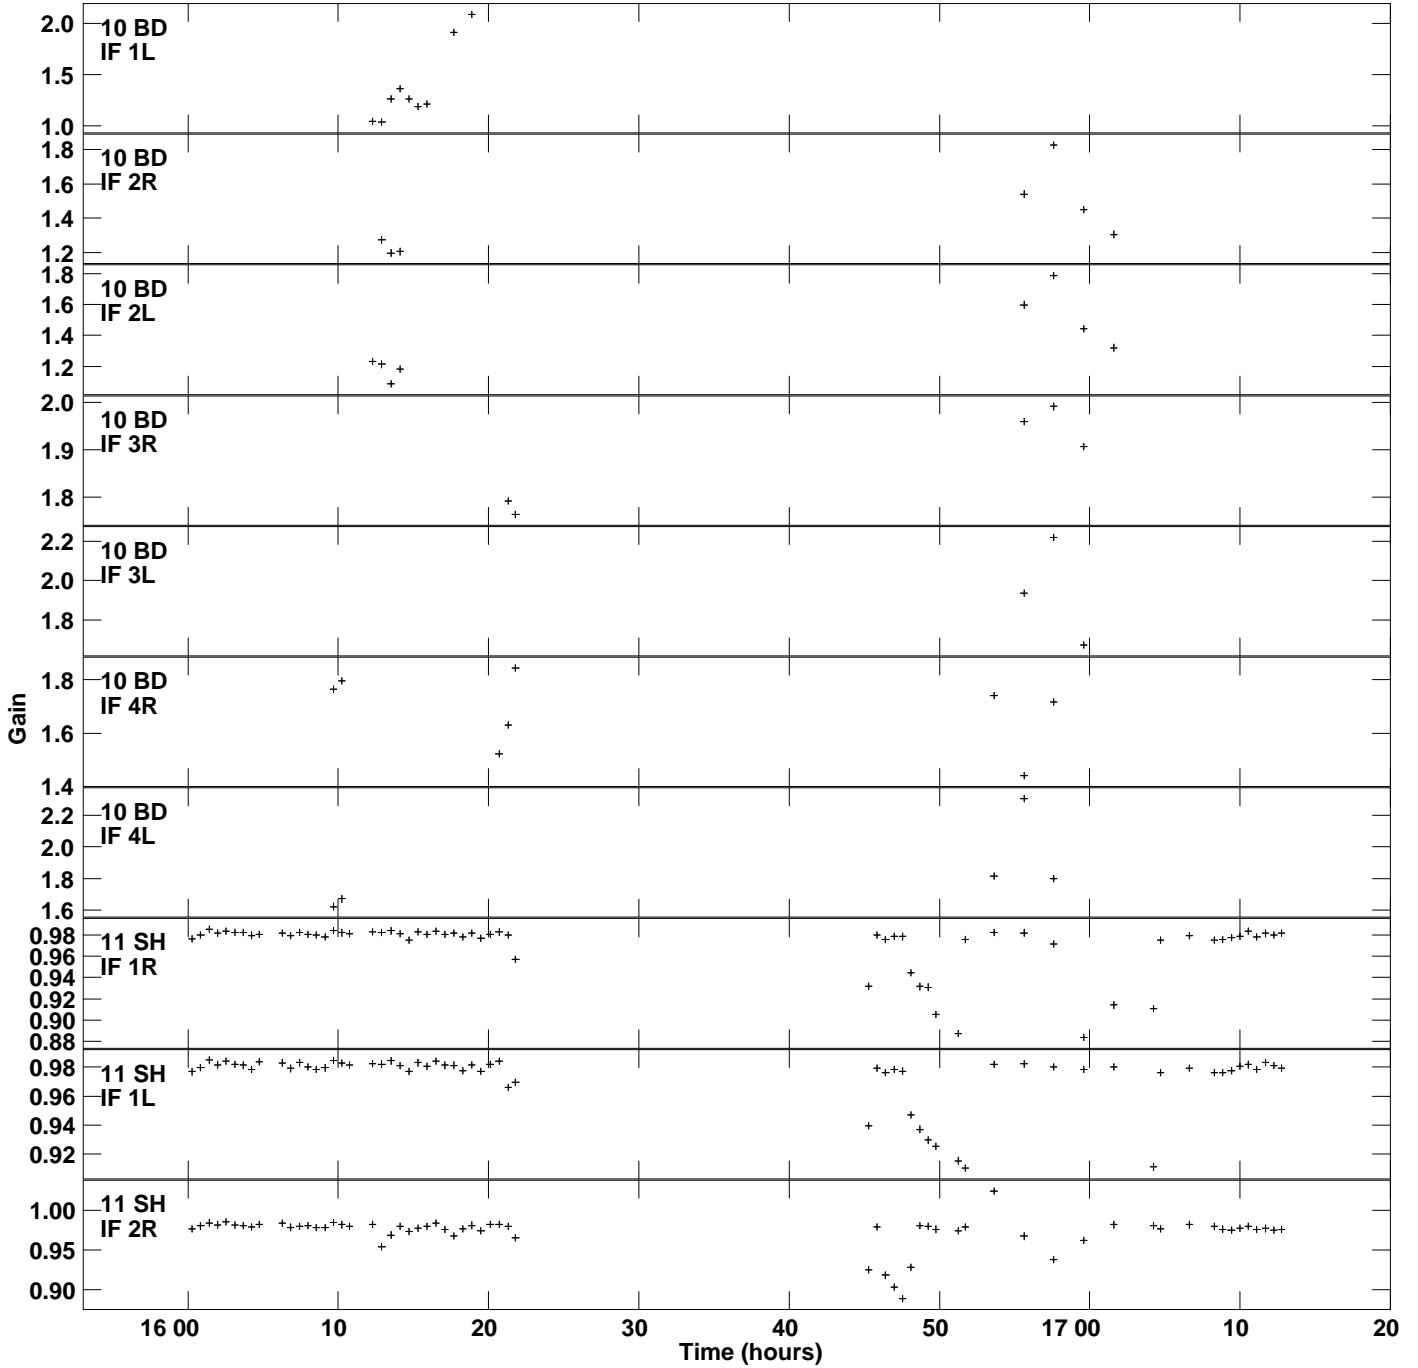

Plot file version 1 created 29-AUG-2014 13:49:42
Gain amp vs UTC time for 3C286.MULTI.1
SN 4 Rpol & Lpol IF 1 - 4

Plot file version 2 created 29-AUG-2014 13:49:42
 Gain amp vs UTC time for 3C286.MULTI.1
 SN 4 Rpol & Lpol IF 1 - 4

Plot file version 3 created 29-AUG-2014 13:49:42
 Gain amp vs UTC time for 3C286.MULTI.1
 SN 4 Rpol & Lpol IF 1 - 4

Plot file version 4 created 29-AUG-2014 13:49:42
 Gain amp vs UTC time for 3C286.MULTI.1
 SN 4 Rpol & Lpol IF 1 - 4

Plot file version 5 created 29-AUG-2014 13:49:42
 Gain amp vs UTC time for 3C286.MULTI.1
 SN 4 Rpol & Lpol IF 1 - 4

Plot file version 6 created 29-AUG-2014 13:49:42
 Gain amp vs UTC time for 3C286.MULTI.1
 SN 4 Rpol & Lpol IF 1 - 4

Plot file version 7 created 29-AUG-2014 13:49:42
 Gain amp vs UTC time for 3C286.MULTI.1
 SN 4 Rpol & Lpol IF 1 - 4