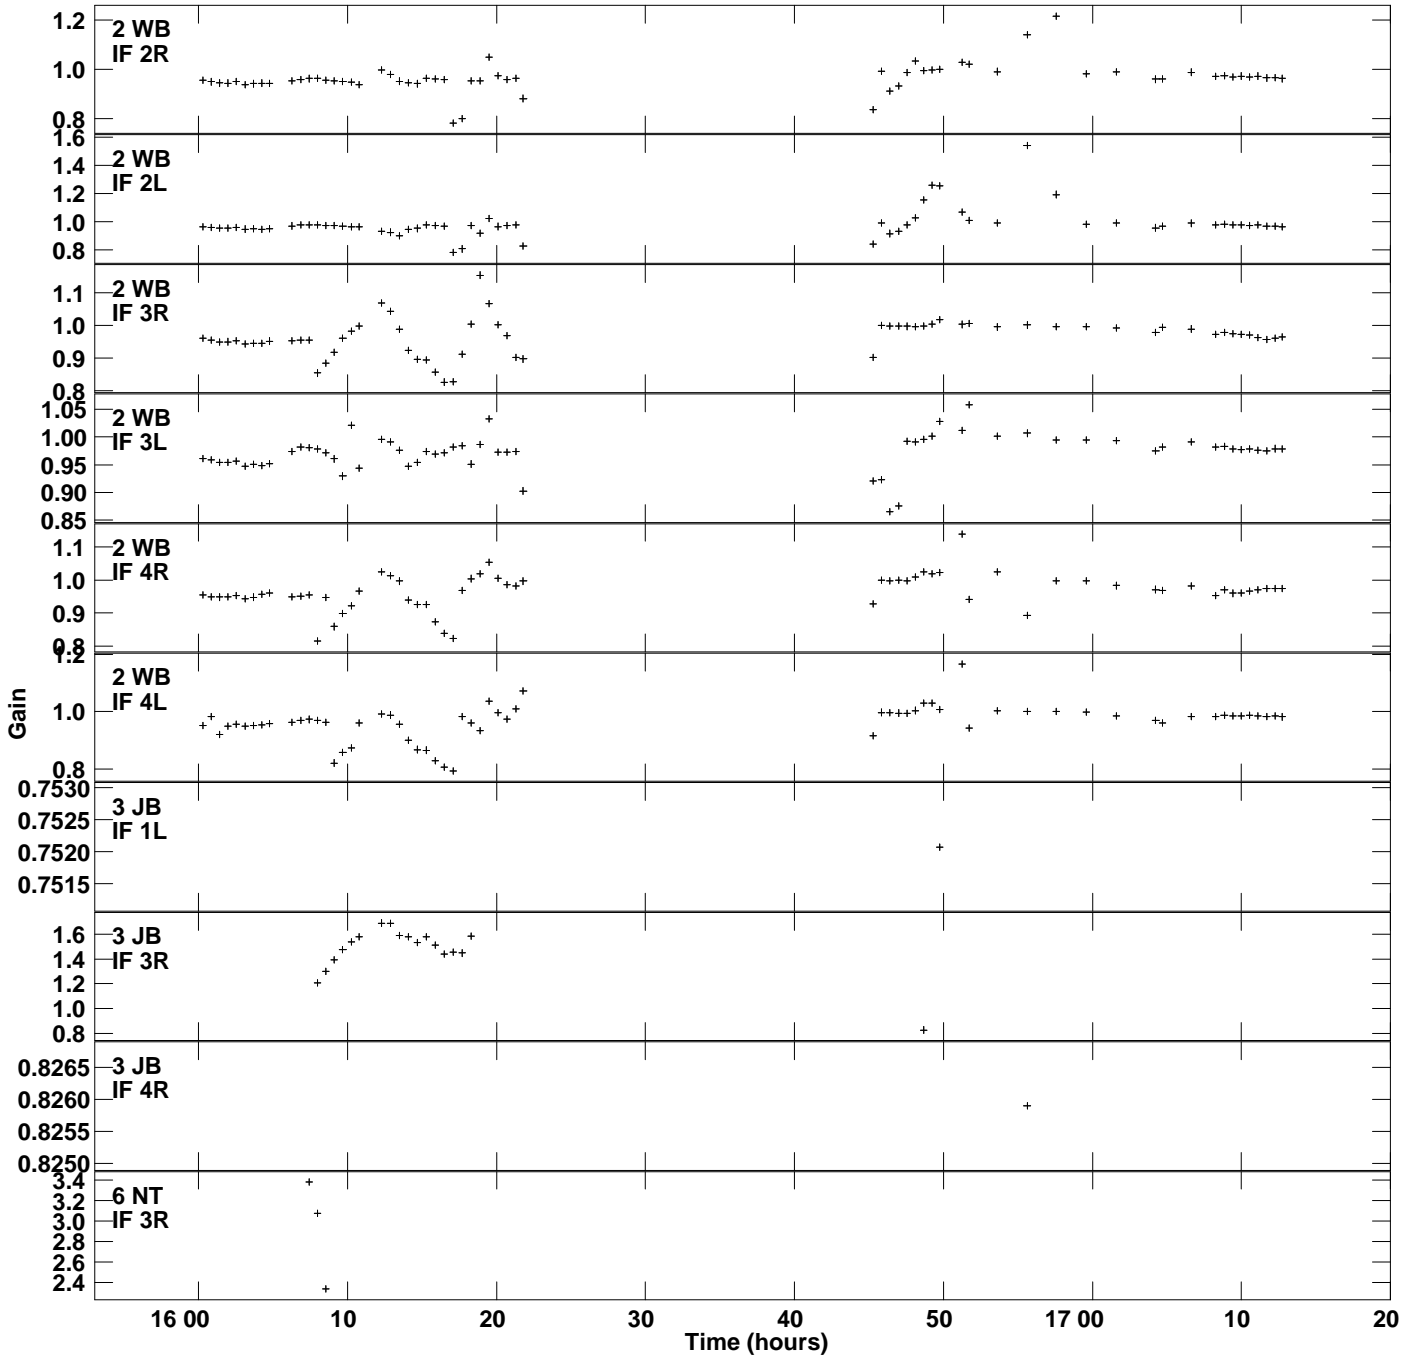

Plot file version 1 created 29-AUG-2014 13:49:42
Gain amp vs UTC time for 3C286.MULTI.1
SN 4 Rpol & Lpol IF 1 - 4

Plot file version 2 created 29-AUG-2014 13:49:42
 Gain amp vs UTC time for 3C286.MULTI.1
 SN 4 Rpol & Lpol IF 1 - 4

Plot file version 3 created 29-AUG-2014 13:49:42
 Gain amp vs UTC time for 3C286.MULTI.1
 SN 4 Rpol & Lpol IF 1 - 4

Plot file version 4 created 29-AUG-2014 13:49:42
 Gain amp vs UTC time for 3C286.MULTI.1
 SN 4 Rpol & Lpol IF 1 - 4

Plot file version 5 created 29-AUG-2014 13:49:42
 Gain amp vs UTC time for 3C286.MULTI.1
 SN 4 Rpol & Lpol IF 1 - 4

Plot file version 6 created 29-AUG-2014 13:49:42
 Gain amp vs UTC time for 3C286.MULTI.1
 SN 4 Rpol & Lpol IF 1 - 4

Plot file version 7 created 29-AUG-2014 13:49:42
 Gain amp vs UTC time for 3C286.MULTI.1
 SN 4 Rpol & Lpol IF 1 - 4