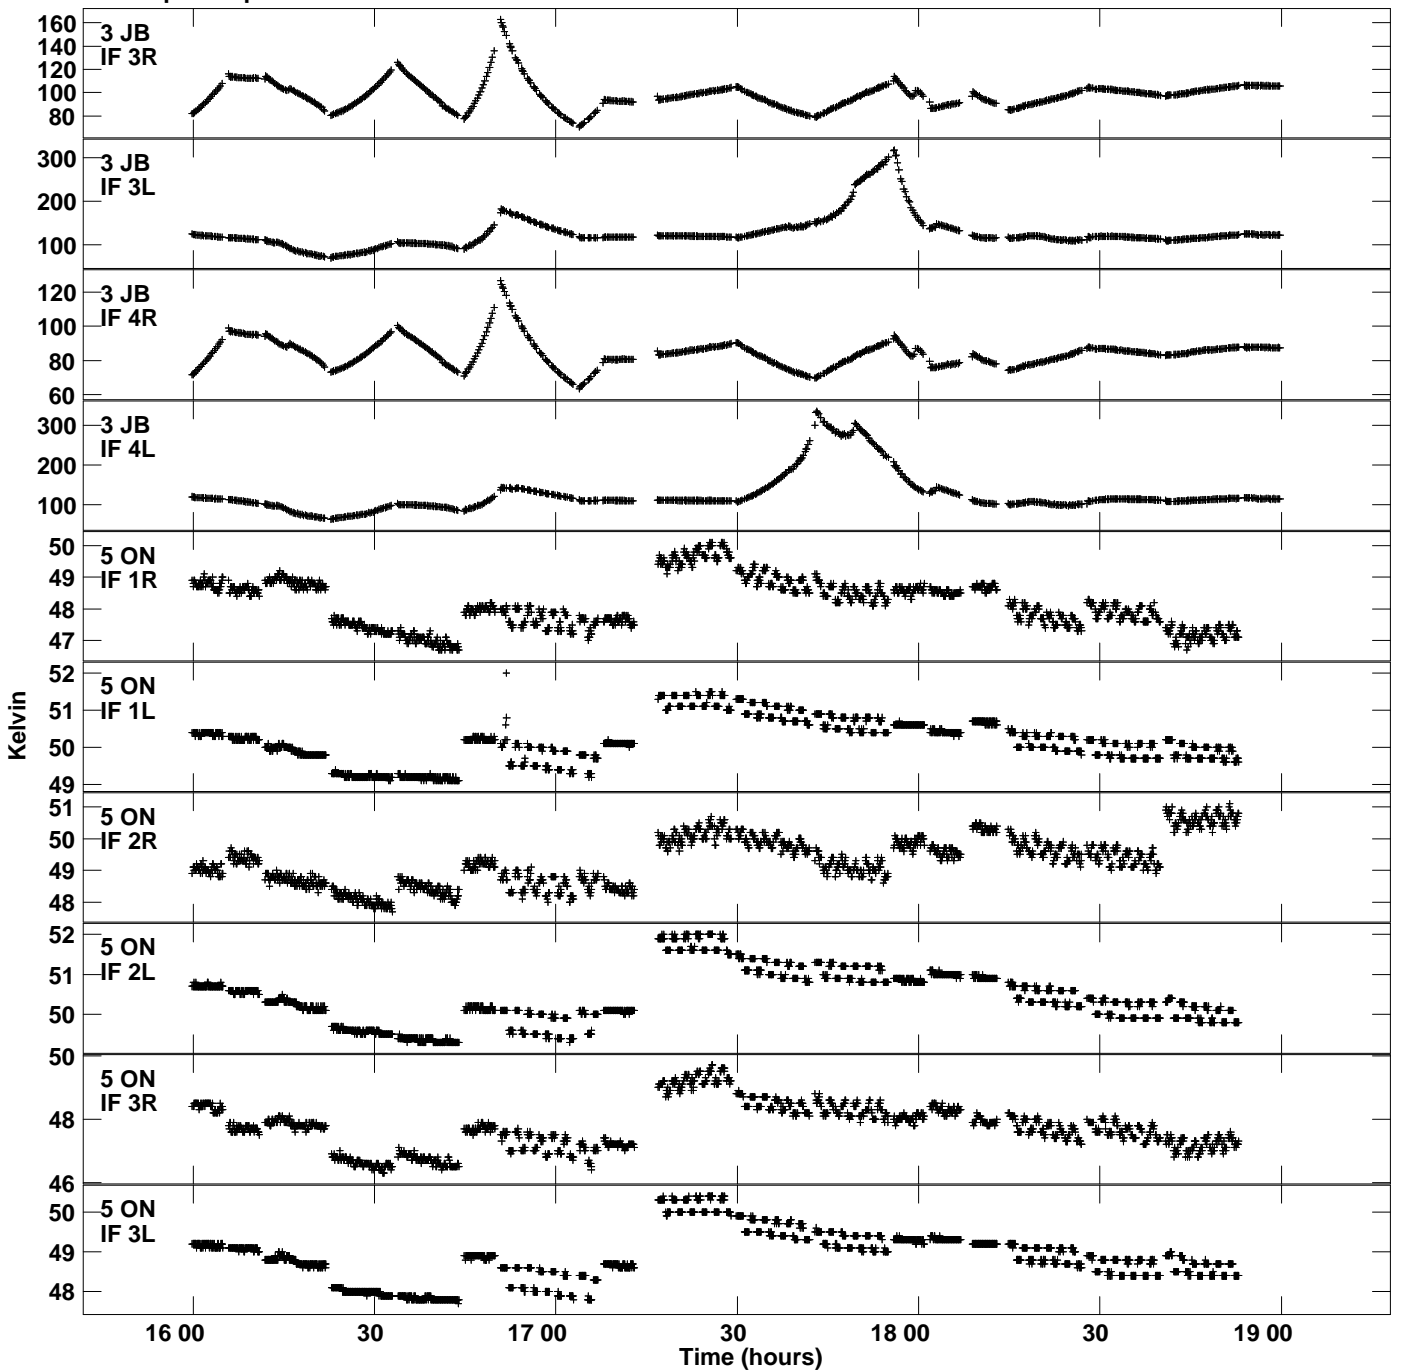

Plot file version 1 created 29-AUG-2014 13:34:46
Tsyst vs UTC time for N14C2.UVDATA.1
TY 1 Rpol & Lpol IF 1 - 4

Plot file version 2 created 29-AUG-2014 13:34:46
Tsys vs UTC time for N14C2.UVDATA.1
TY 1 Rpol & Lpol IF 1 - 4

Plot file version 3 created 29-AUG-2014 13:34:46
Tsys vs UTC time for N14C2.UVDATA.1
TY 1 Rpol & Lpol IF 1 - 4

Plot file version 4 created 29-AUG-2014 13:34:46
Tsyst vs UTC time for N14C2.UVDATA.1
TY 1 Rpol & Lpol IF 1 - 4

Plot file version 5 created 29-AUG-2014 13:34:46
Tsyst vs UTC time for N14C2.UVDATA.1
TY 1 Rpol & Lpol IF 1 - 4

Plot file version 6 created 29-AUG-2014 13:34:46
Tsys vs UTC time for N14C2.UVDATA.1
TY 1 Rpol & Lpol IF 1 - 4

Plot file version 7 created 29-AUG-2014 13:34:46
Tsys vs UTC time for N14C2.UVDATA.1
TY 1 Rpol & Lpol IF 1 - 4

Plot file version 8 created 29-AUG-2014 13:34:46
Tsyst vs UTC time for N14C2.UVDATA.1
TY 1 Rpol & Lpol IF 1 - 4