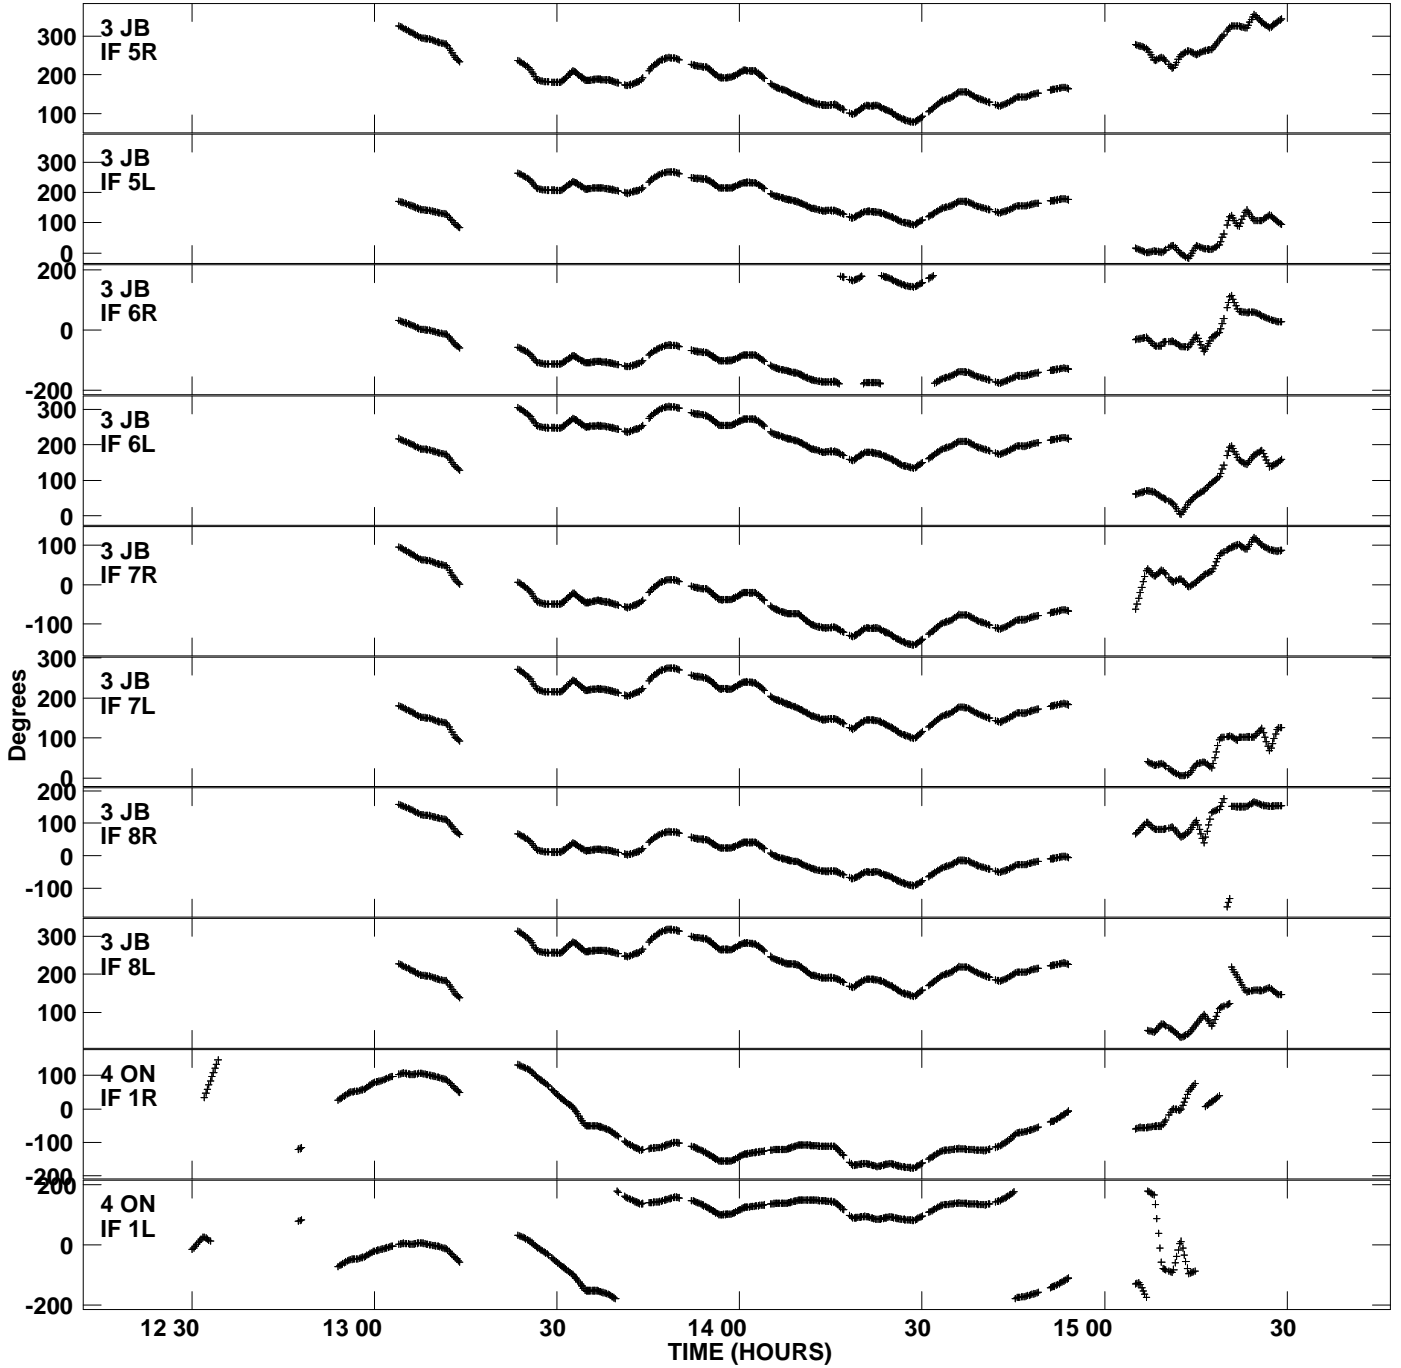

Plot file version 1 created 01-MAY-2014 14:05:32  
Gain phs vs UTC time for N14M1.UVDATA.1  
CL 3 Rpol & Lpol IF 1 - 8

Plot file version 2 created 01-MAY-2014 14:05:32  
Gain phs vs UTC time for N14M1.UVDATA.1  
CL 3 Rpol & Lpol IF 1 - 8

Plot file version 3 created 01-MAY-2014 14:05:32  
Gain phs vs UTC time for N14M1.UVDATA.1  
CL 3 Rpol & Lpol IF 1 - 8

Plot file version 4 created 01-MAY-2014 14:05:32  
Gain phs vs UTC time for N14M1.UVDATA.1  
CL 3 Rpol & Lpol IF 1 - 8

Plot file version 5 created 01-MAY-2014 14:05:32  
Gain phs vs UTC time for N14M1.UVDATA.1  
CL 3 Rpol & Lpol IF 1 - 8

Plot file version 6 created 01-MAY-2014 14:05:32  
Gain phs vs UTC time for N14M1.UVDATA.1  
CL 3 Rpol & Lpol IF 1 - 8

Plot file version 7 created 01-MAY-2014 14:05:32  
Gain phs vs UTC time for N14M1.UVDATA.1  
CL 3 Rpol & Lpol IF 1 - 8

Plot file version 8 created 01-MAY-2014 14:05:32  
Gain phs vs UTC time for N14M1.UVDATA.1  
CL 3 Rpol & Lpol IF 1 - 8