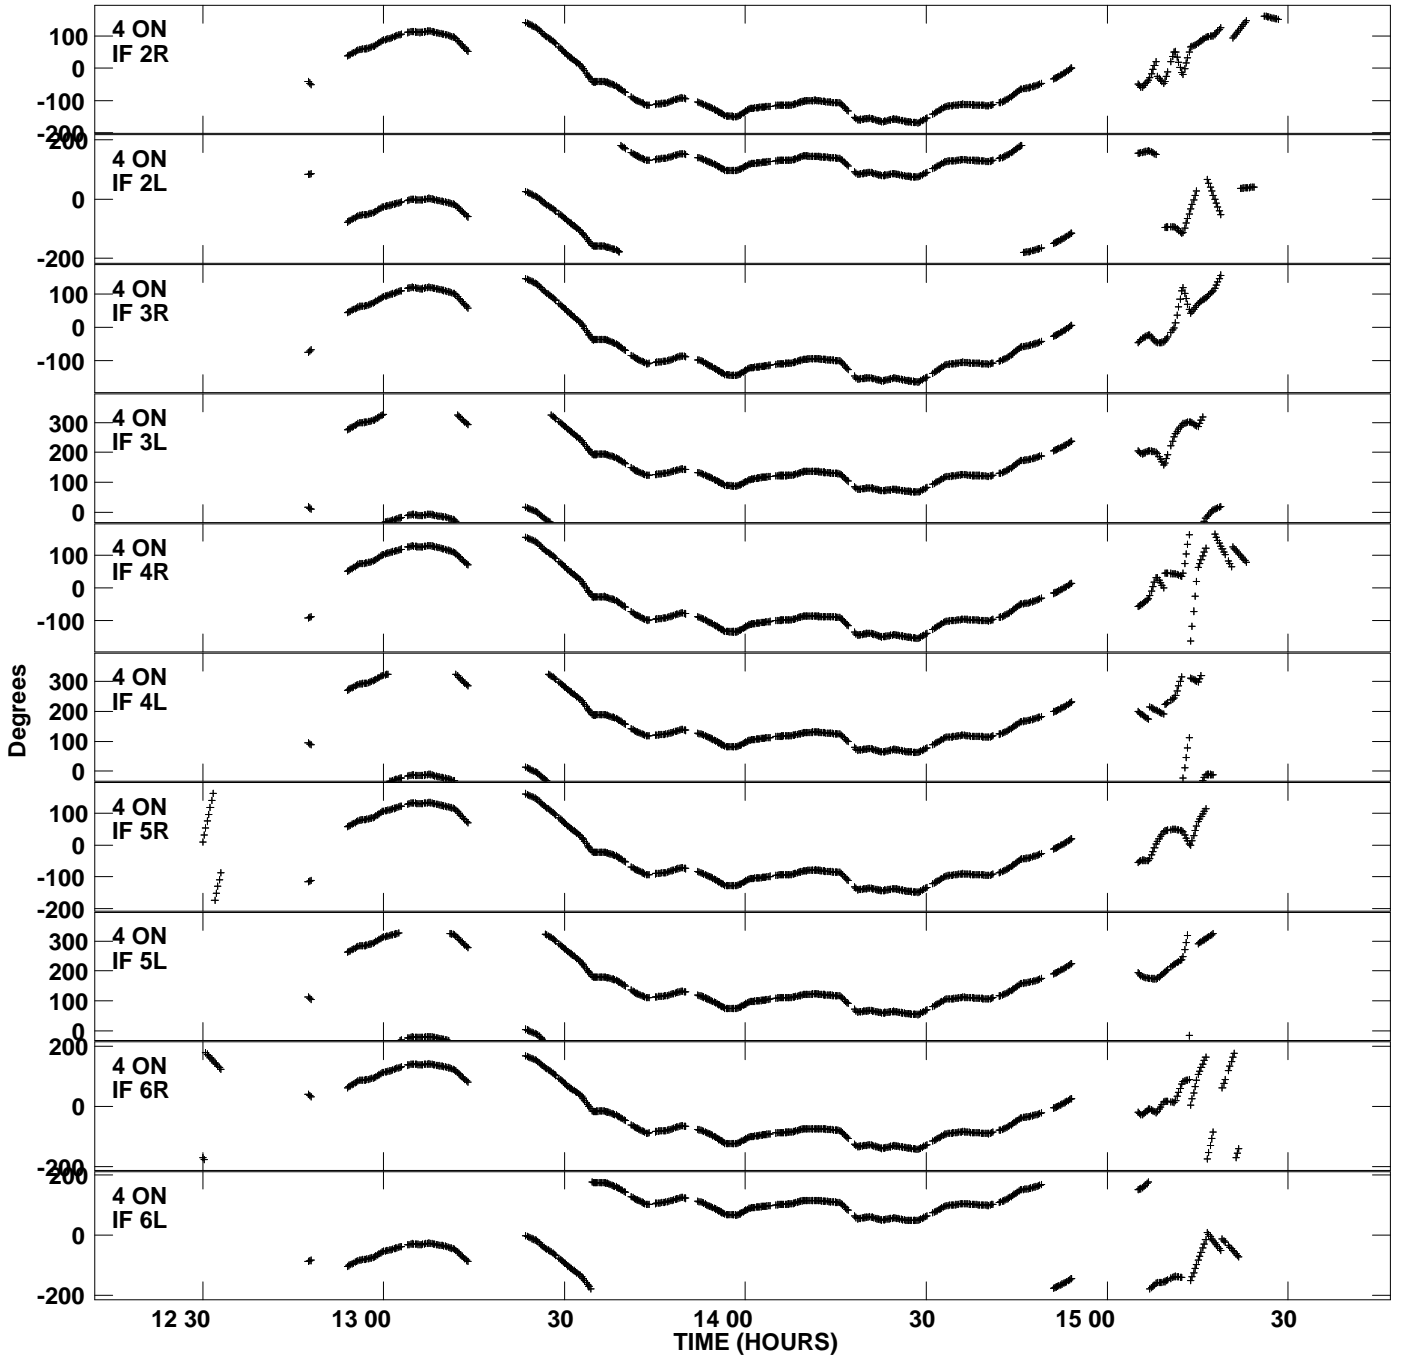

Plot file version 1 created 01-MAY-2014 14:05:32  
Gain phs vs UTC time for N14M1.UVDATA.1  
CL 3 Rpol & Lpol IF 1 - 8

Plot file version 2 created 01-MAY-2014 14:05:32  
Gain phs vs UTC time for N14M1.UVDATA.1  
CL 3 Rpol & Lpol IF 1 - 8

Plot file version 3 created 01-MAY-2014 14:05:32  
Gain phs vs UTC time for N14M1.UVDATA.1  
CL 3 Rpol & Lpol IF 1 - 8

Plot file version 4 created 01-MAY-2014 14:05:32  
Gain phs vs UTC time for N14M1.UVDATA.1  
CL 3 Rpol & Lpol IF 1 - 8

Plot file version 5 created 01-MAY-2014 14:05:32  
Gain phs vs UTC time for N14M1.UVDATA.1  
CL 3 Rpol & Lpol IF 1 - 8

Plot file version 6 created 01-MAY-2014 14:05:32  
Gain phs vs UTC time for N14M1.UVDATA.1  
CL 3 Rpol & Lpol IF 1 - 8

Plot file version 7 created 01-MAY-2014 14:05:32  
Gain phs vs UTC time for N14M1.UVDATA.1  
CL 3 Rpol & Lpol IF 1 - 8

Plot file version 8 created 01-MAY-2014 14:05:32  
Gain phs vs UTC time for N14M1.UVDATA.1  
CL 3 Rpol & Lpol IF 1 - 8